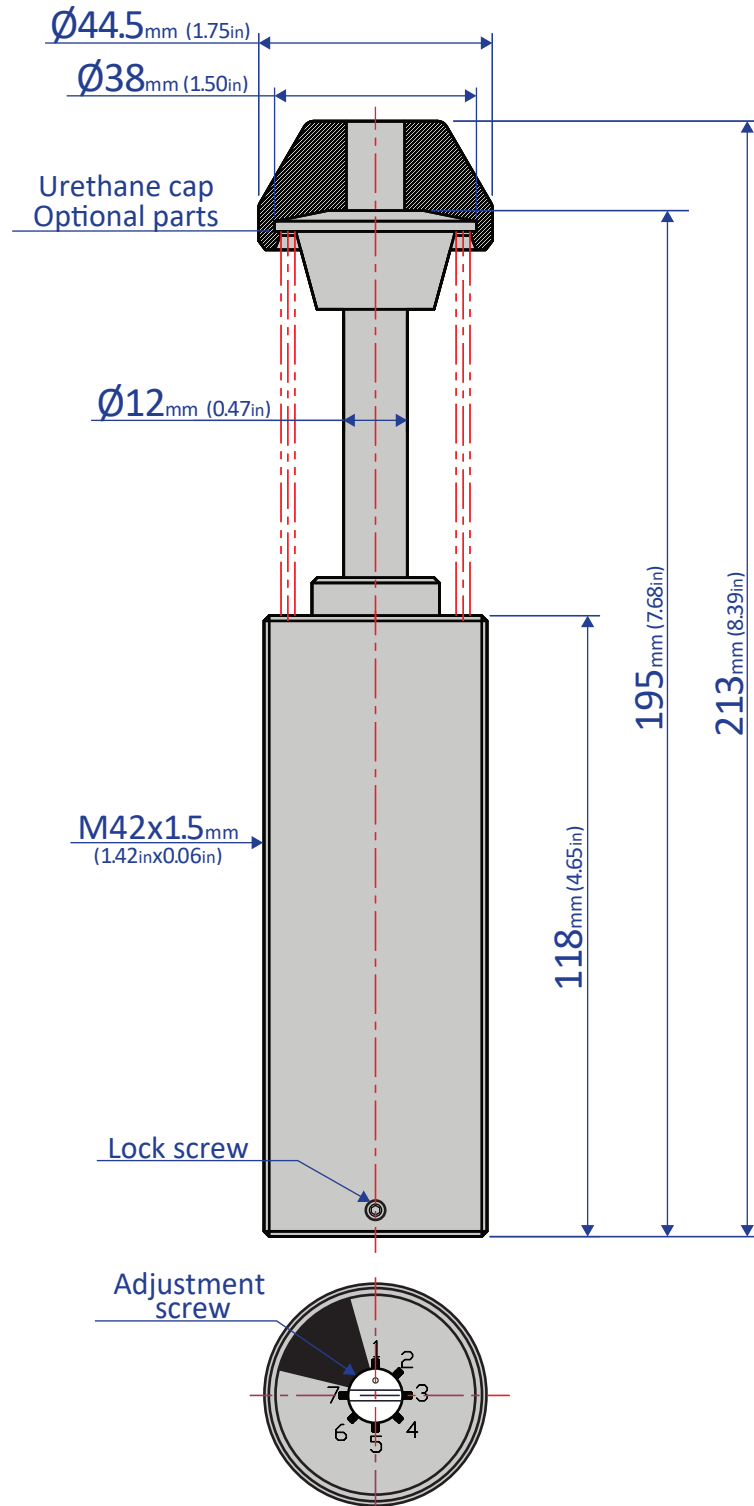

FA-4250B3-C

SHOCK ABSORBER - ADJUSTABLE

Bansbach
easylift[®]

50 West Drive • Melbourne, Florida 32904
(321) 253-1999 • www.easylift.com • www.damper.net