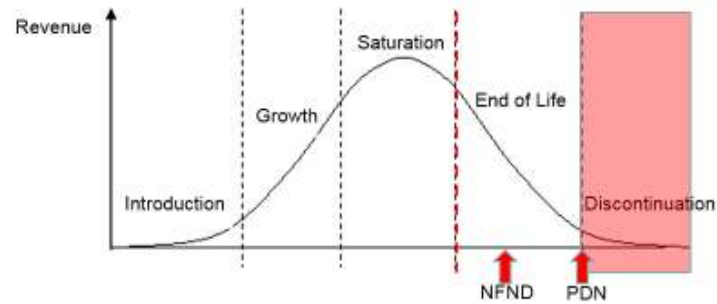

Light is OSRAM

Product Discontinuation (acc. JEDEC J-STD-048)
OS-PD-2018-044

16-Apr-2018

Last order: 15-Oct-2018

Last delivery: 15-Apr-2019

Reason: Streamline product portfolio by discontinuing the old DURIS P 5 products and replacing with the new OSCONIQ P 2226 products