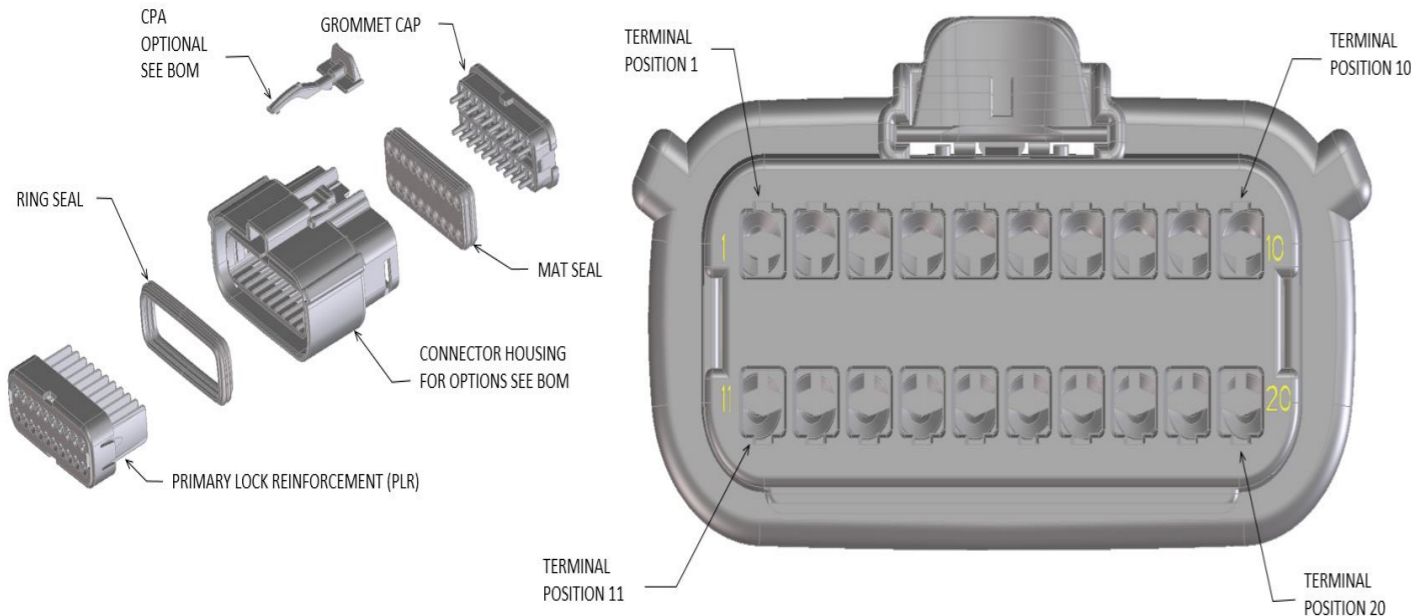

BOM AND PIN OUT SHEET

ABBREVIATION	DESCRIPTION	COLOR	MATERIAL
A-BLACK	HOUSING, KEYING OPTION A	BLACK	SPS/NYLON GF20
B-LIGHT GRAY	HOUSING, KEYING OPTION B	LIGHT GRAY	SPS/NYLON GF20
C-BROWN	HOUSING, KEYING OPTION C	BROWN	SPS/NYLON GF20
D-GREEN	HOUSING, KEYING OPTION D	GREEN	SPS/NYLON GF20
C-DARK GRAY	HOUSING, KEYING OPTION C	DARK GRAY	SPS/NYLON GF20
D-STONE GRAY	HOUSING, KEYING OPTION D	STONE GRAY	SPS/NYLON GF20
A-YELLOW	HOUSING, KEYING OPTION A	YELLOW	SPS/NYLON GF20
A-BLACK-CLIP	HOUSING, KEYING OPTION A WITH CLIPSLOT	BLACK	SPS/NYLON GF20
B-LIGHT GRAY-CLIP	HOUSING, KEYING OPTION B WITH CLIPSLOT	LIGHT GRAY	SPS/NYLON GF20
C-DARK GRAY-CLIP	HOUSING, KEYING OPTION C WITH CLIPSLOT	DARK GRAY	SPS/NYLON GF20
D-STONE GRAY-CLIP	HOUSING, KEYING OPTION D WITH CLIPSLOT	STONE GRAY	SPS/NYLON GF20
A-YELLOW-CLIP	HOUSING, KEYING OPTION A WITH CLIPSLOT	YELLOW	SPS/NYLON GF20
B-YELLOW-CLIP	HOUSING, KEYING OPTION B WITH CLIPSLOT	YELLOW	SPS/NYLON GF20
GCP	GROMMET CAP (PLUGGED)	BLACK	SPS/NYLON GF20
GCO	GROMMET CAP (OPEN)	BLACK	SPS/NYLON GF20
PLR	PLR	NATURAL	SPS/NYLON GF20
CPA	CPA	RED	PBT GF30
M	MAT SEAL	LIGHT BLUE	INHERENTLY LUBRICATED SILICONE
R	RING SEAL	GREEN	INHERENTLY LUBRICATED SILICONE