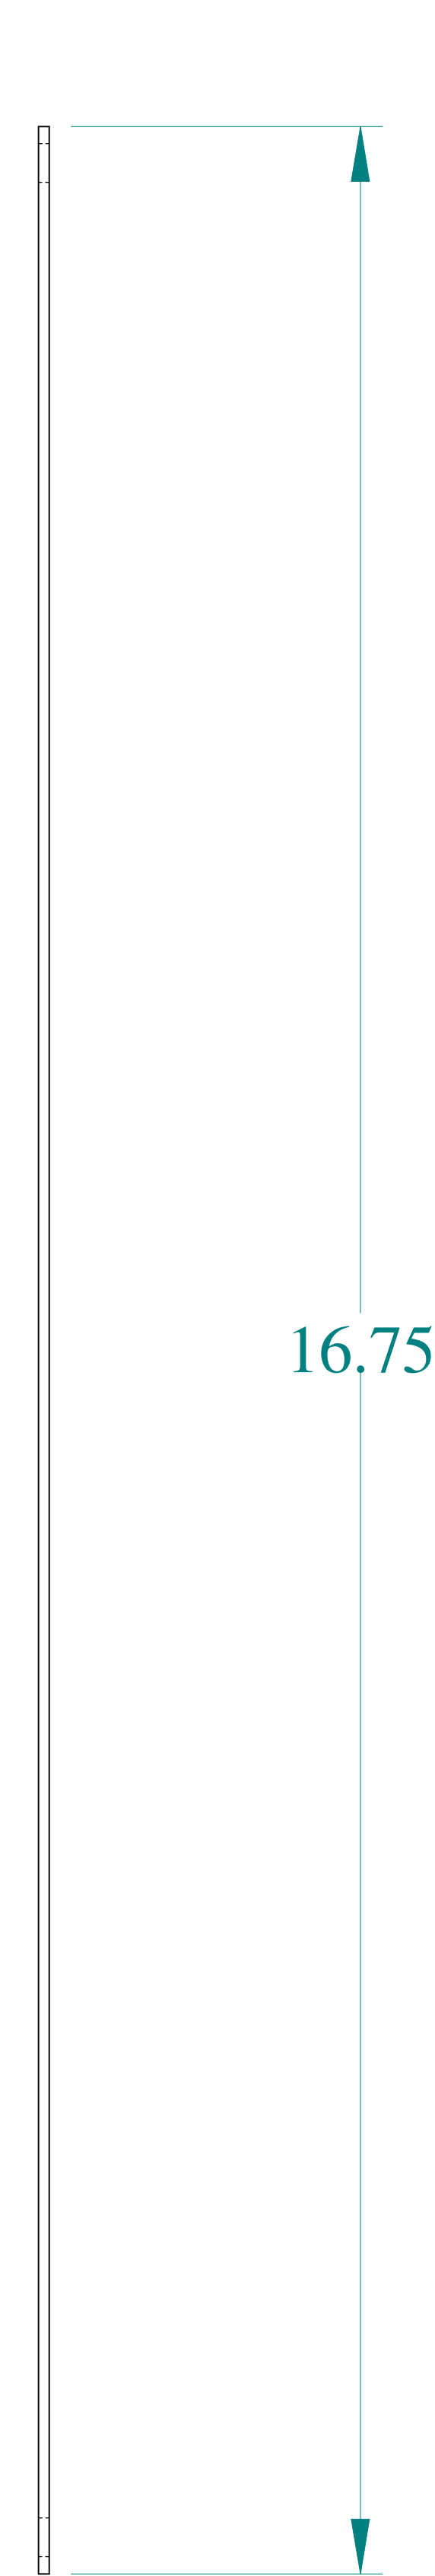

TOP VIEW

SIDE VIEW

FRONT VIEW

SIDE VIEW

ISOMETRIC VIEW

Data subject to change without notice.

Part # : 14G1715

Date : Jan. 31, 2020

Link: www.hammg.com/14G1715