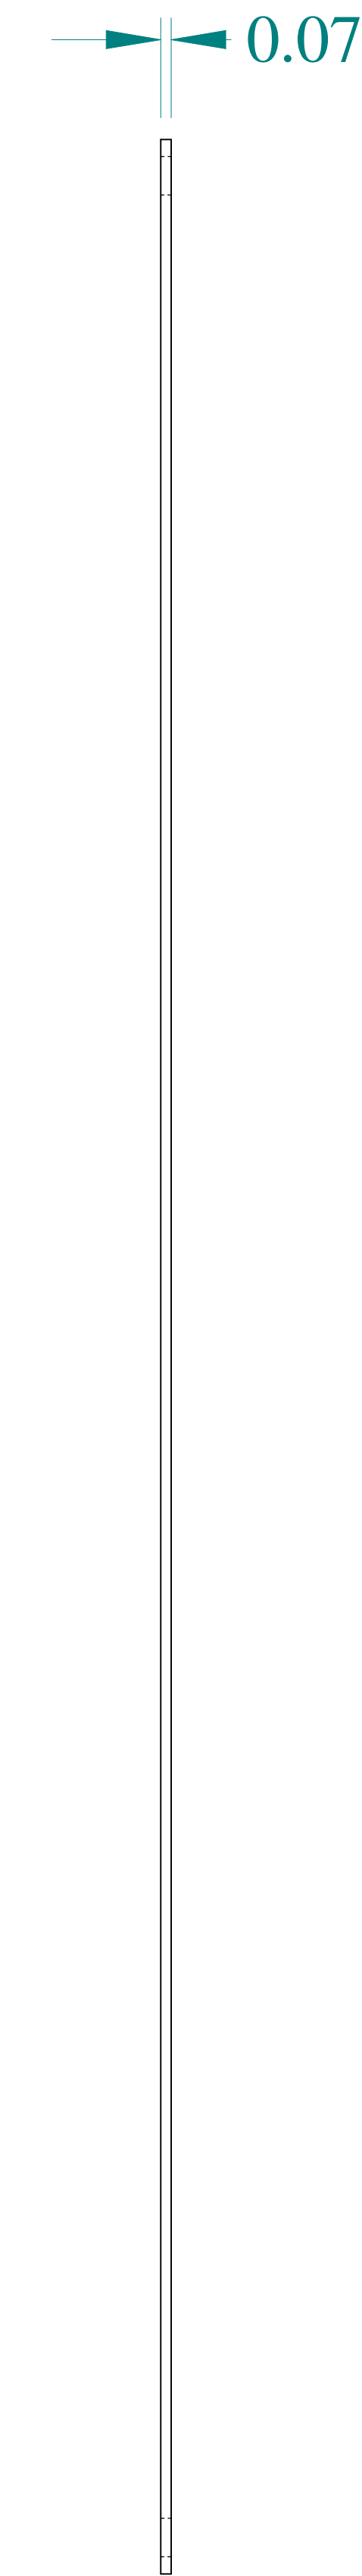

TOP VIEW

SIDE VIEW

FRONT VIEW

SIDE VIEW

ISOMETRIC VIEW

Data subject to change without notice.

Part # : 14G1715

Date : Jan. 31, 2020

Link: www.hammg.com/14G1715