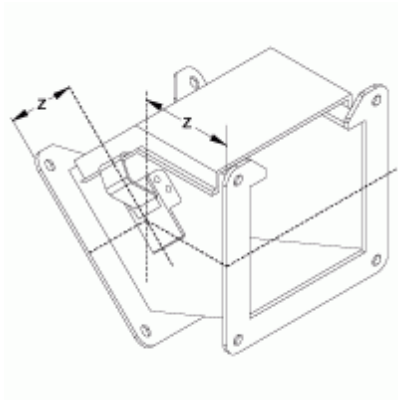

## 45 degree Elbow Outside Opening *1485 4Q Series*

Part No.	Size
1485B4Q	2.5 x 2.5
1485C4Q	4 x 4
1485D4Q	6 x 6
1485E4Q	8 x 8

One flat sealing plate included

Tags: 45 degree, elbow, wireway, 1485

*Data subject to change without notice*