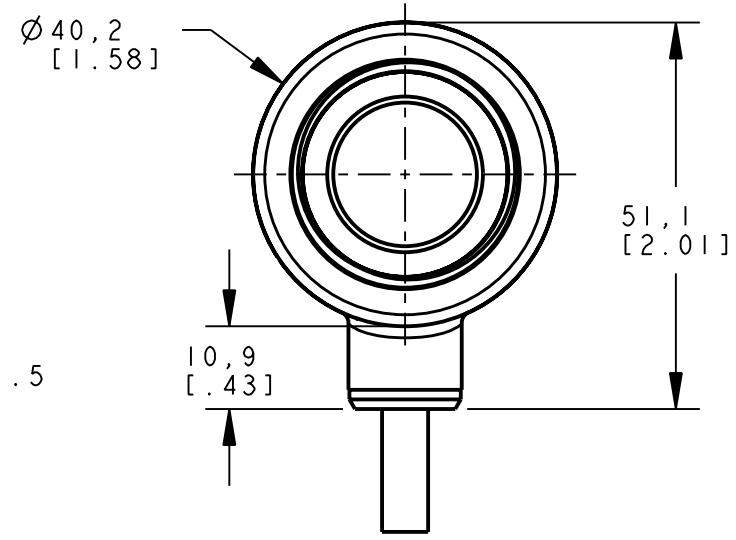

8 | 7 | 6 | 5 | 4 | 3 | 2 | 1

D

D

ISOMETRIC VIEW

C

C

B

B

BANNER ENGINEERING CORP.  
P.O. BOX 9414  
MINNEAPOLIS, MN 55440

THIRD ANGLE PROJECTION

TITLE  
**T30UX CABLE  
WEB CAD DRAWINGS 2D/3D**

SIZE B DRAWING NO. **138419** REV. **A**

SCALE 1:1 SHEET 1 OF 1

NOTES:  
1. ALL DIMENSIONS ARE MILLIMETERS [INCHES] UNLESS OTHERWISE NOTED.