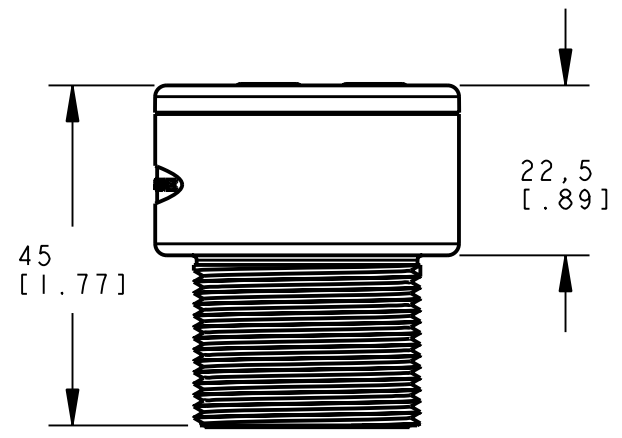

8 | 7 | 6 | 5 | 4 | 3 | 2 | 1

D

D

ISOMETRIC VIEW

C

C

B

B

BANNER ENGINEERING CORP.  
P.O. BOX 9414  
MINNEAPOLIS, MN 55440

THIRD ANGLE PROJECTION

TITLE  
**T30UX CABLE  
WEB CAD DRAWINGS 2D/3D**

SIZE B DRAWING NO. **138419** REV. **A**

SCALE 1:1 SHEET 1 OF 1

NOTES:  
1. ALL DIMENSIONS ARE MILLIMETERS [INCHES] UNLESS OTHERWISE NOTED.