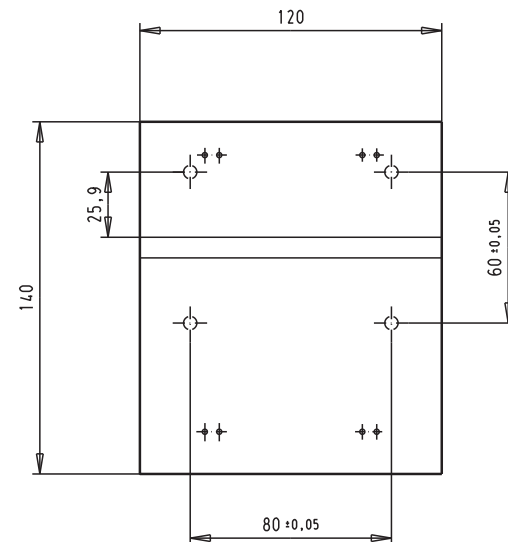

Scale 0.5:1

Part 1: har-mik BASE PLATE