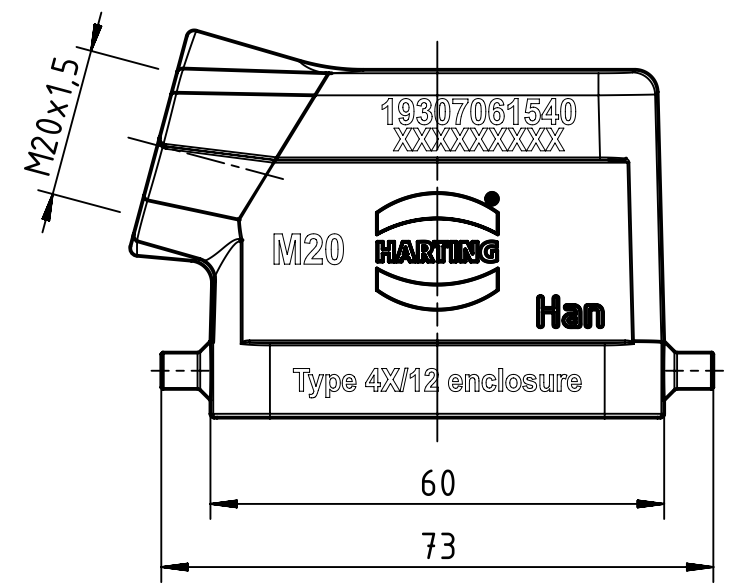

A

B

C

D

	All Dimensions in mm Original Size DIN A4		Scale 1:1	Free size tol.		Ref.	
						Sub.	
	All rights reserved	Created by SPRENB	Inspected by GERB	Standardisation GARSKE	Date 2019-12-06	State Final Release	
	Department EL PD	Title Han B Hood Side Entry LC 2 M20 black				Doc-Key / ECM-Nr. 100507021/UGD/003/E 500000161963	
HARTING Electric GmbH & Co. KG D-32339 Espelkamp		Type TB	Number 19 30 706 1540			Rev. E	Page 1/1