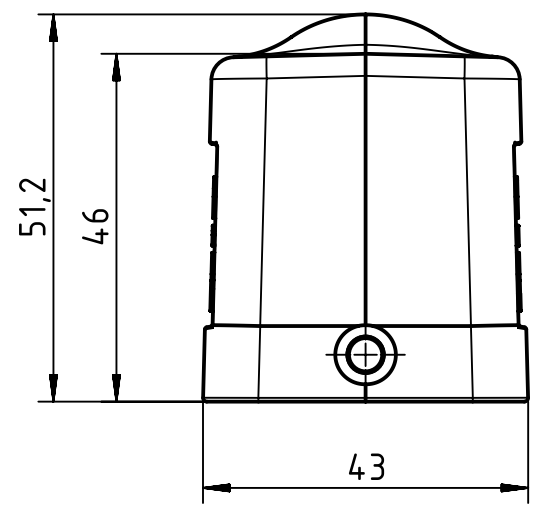

A

B

C

D

	All Dimensions in mm Original Size DIN A4		Scale 1:1	Free size tol.		Ref.	
						Sub.	
	All rights reserved	Created by SPRENB	Inspected by GERB	Standardisation GARSKE	Date 2019-12-06	State Final Release	
	Department EL PD	Title Han B Hood Side Entry LC 2 M20 black				Doc-Key / ECM-Nr. 100507021/UGD/003/E 500000161963	
HARTING Electric GmbH & Co. KG D-32339 Espelkamp		Type TB	Number 19 30 706 1540			Rev. E	Page 1/1