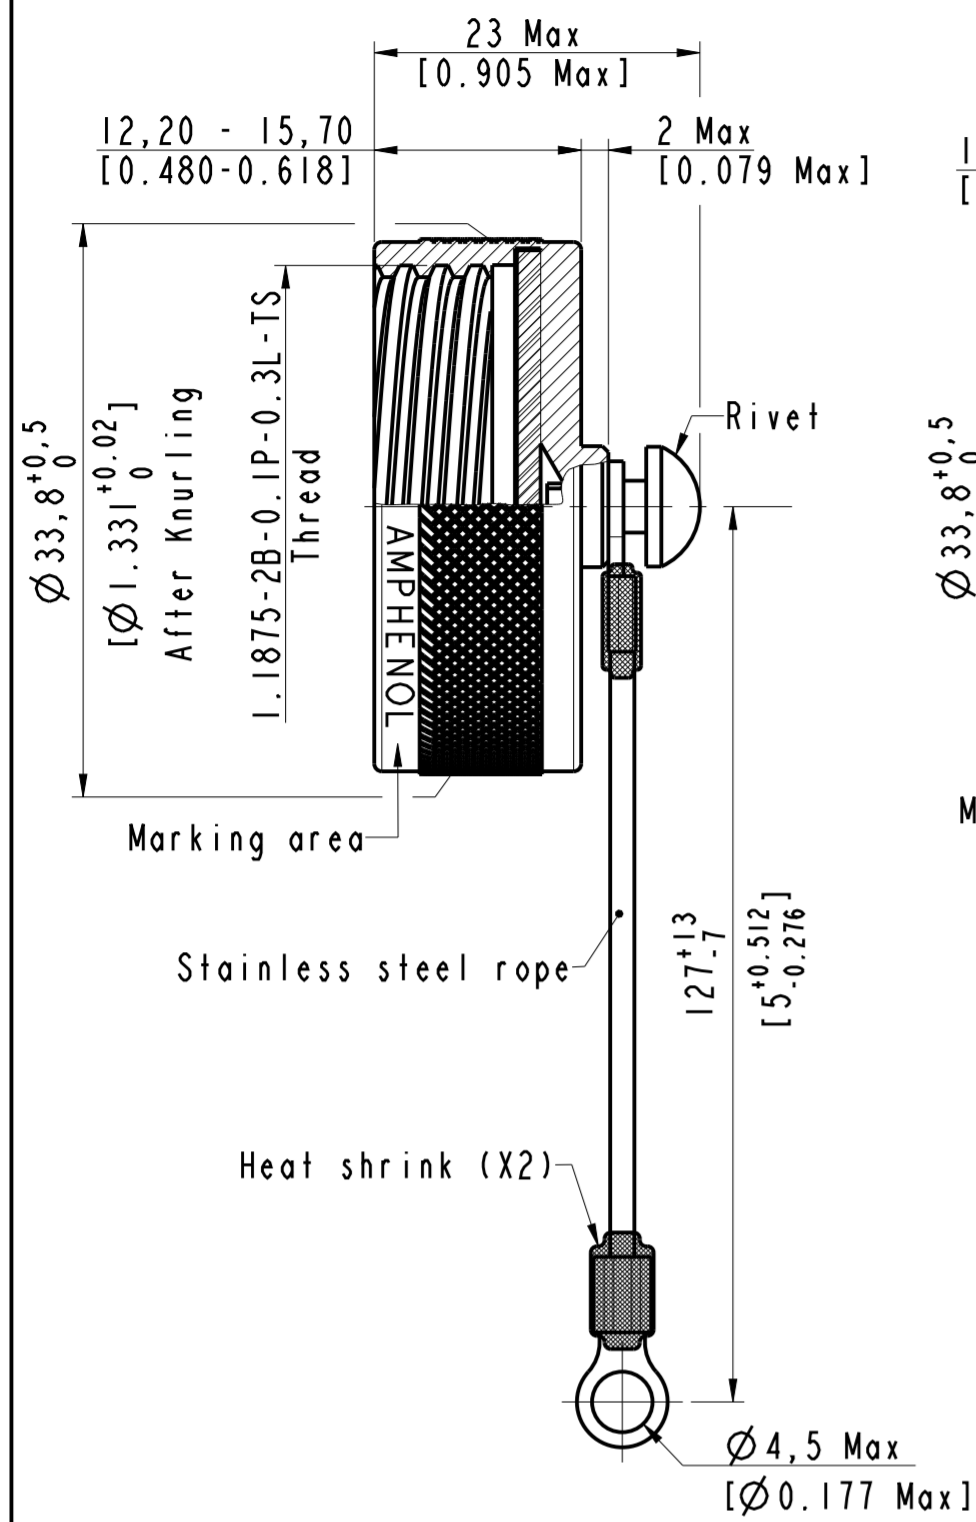

### HDMIF TVC 2 X X

### HDMIF TVC 6 X X

Commercial designation:

**HDMIF TVC X X X FXXX**

- Blank: Standard caps.
- F057: Protective cap for reduced flange connectors (F058, F059, F311, F312).
- Finish:
- N: Nickel
- G: Olive drab cadmium
- ZN: Black zinc nickel
- Link type:
- MR: Stainless steel rope - Transparent jacket
- BMR: Stainless steel rope - Black jacket
- Connector type:
- 2: Square flange receptacle
- 7: Jam nut receptacle
- 6: Plug