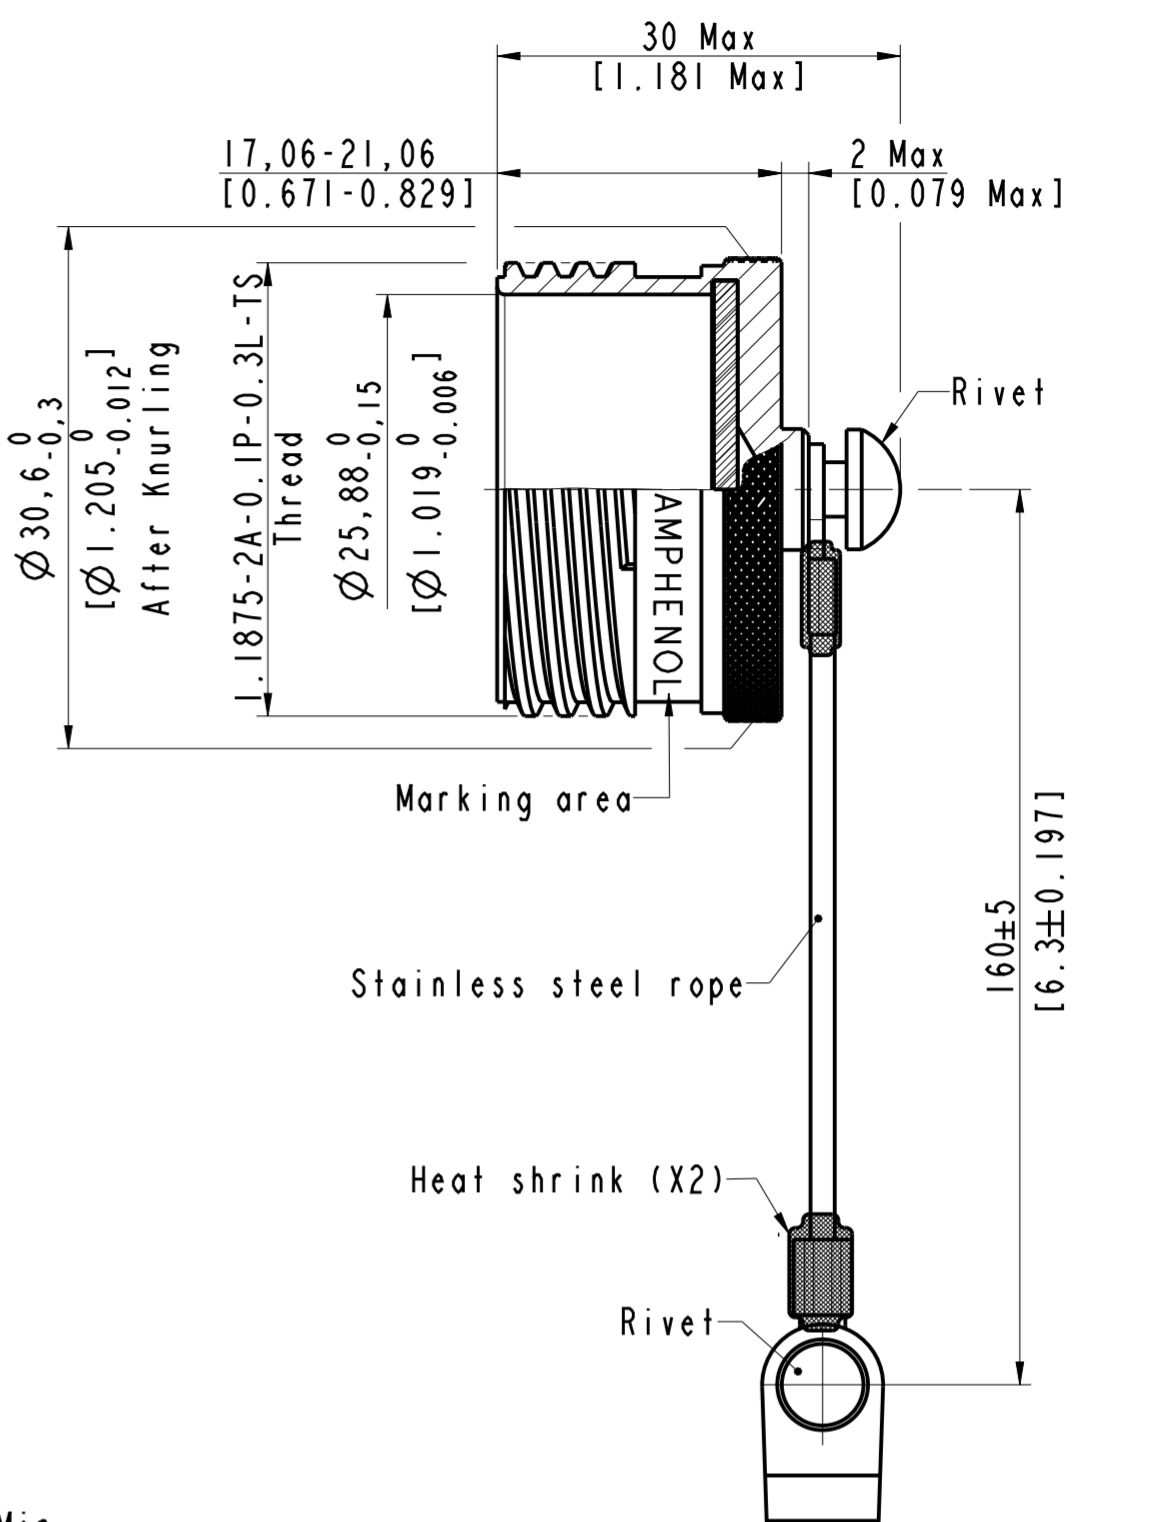

### HDMIF TVC 2 X X

### HDMIF TVC 6 X X

Commercial designation:

**HDMIF TVC X X X FXXX**

- Blank: Standard caps.
- F057: Protective cap for reduced flange connectors (F058, F059, F311, F312).
- Finish:
- N: Nickel
- G: Olive drab cadmium
- ZN: Black zinc nickel
- Link type:
- MR: Stainless steel rope - Transparent jacket
- BMR: Stainless steel rope - Black jacket
- Connector type:
- 2: Square flange receptacle
- 7: Jam nut receptacle
- 6: Plug