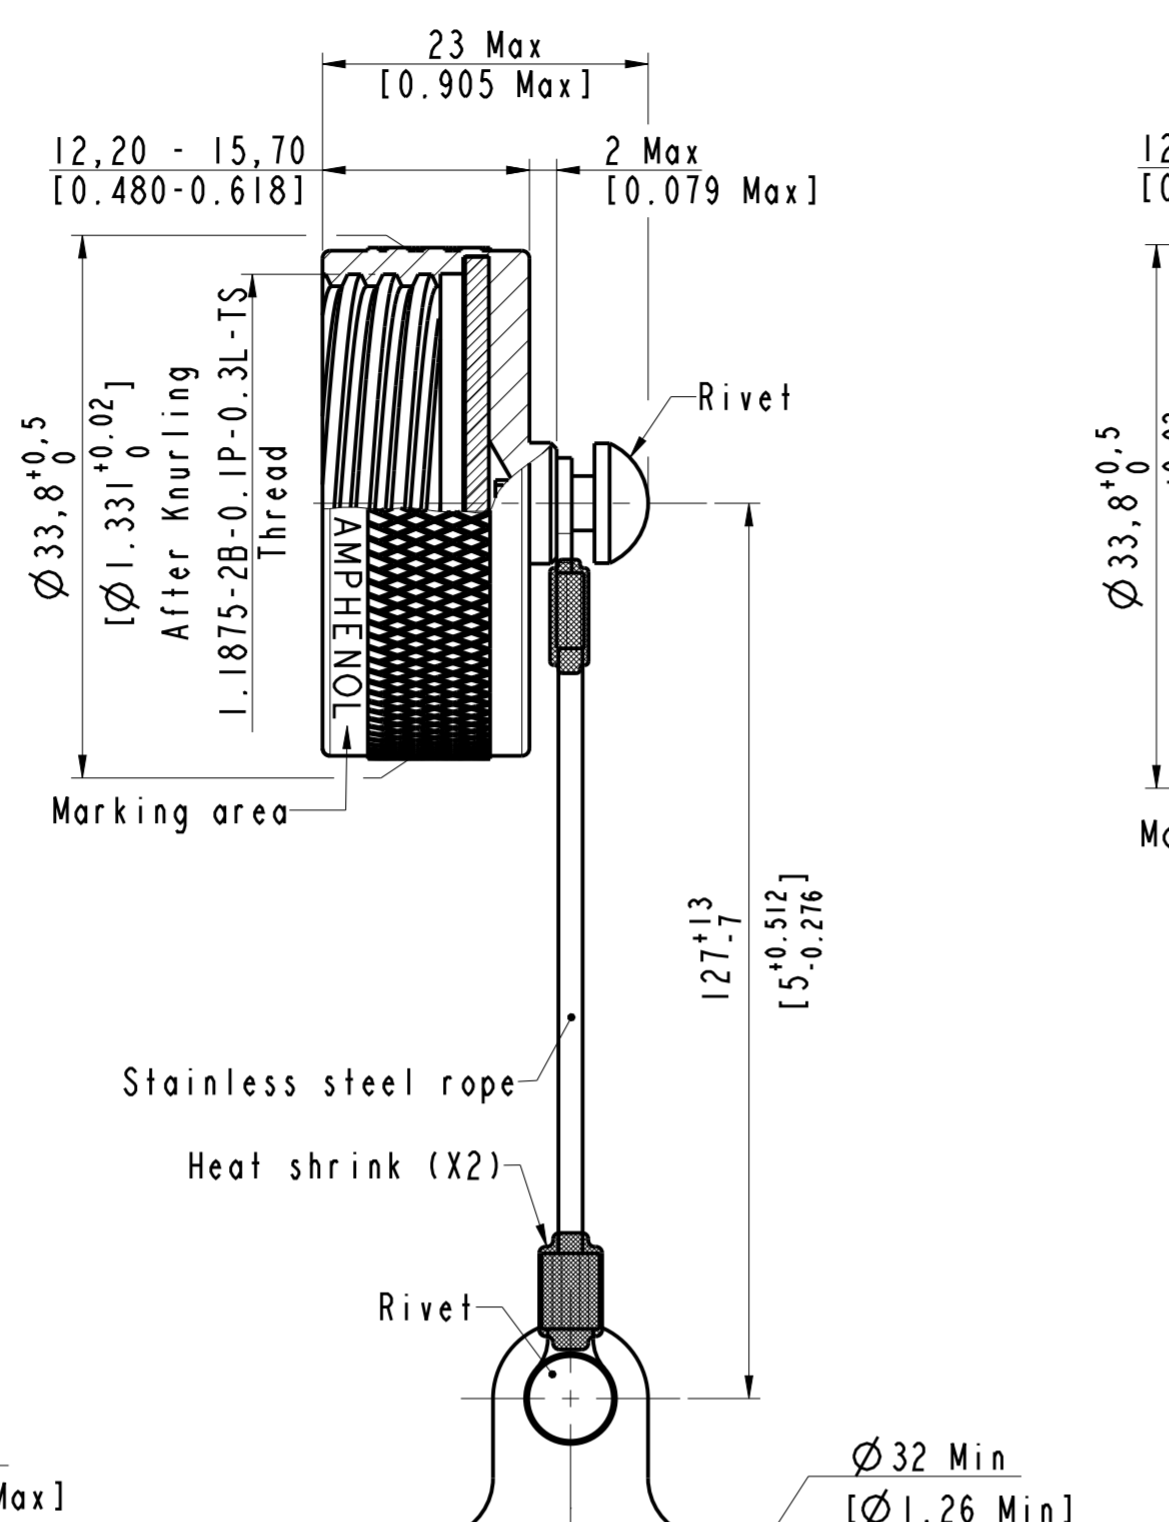

### HDMIF TVC 2 X X

### HDMIF TVC 6 X X

Commercial designation:

**HDMIF TVC X X X FXXX**

- Blank: Standard caps.
- F057: Protective cap for reduced flange connectors (F058, F059, F311, F312).
- Finish:
- N: Nickel
- G: Olive drab cadmium
- ZN: Black zinc nickel
- Link type:
- MR: Stainless steel rope - Transparent jacket
- BMR: Stainless steel rope - Black jacket
- Connector type:
- 2: Square flange receptacle
- 7: Jam nut receptacle
- 6: Plug

Note:

1. All attachments (Rivet & Solid ring) are stainless steel passivated