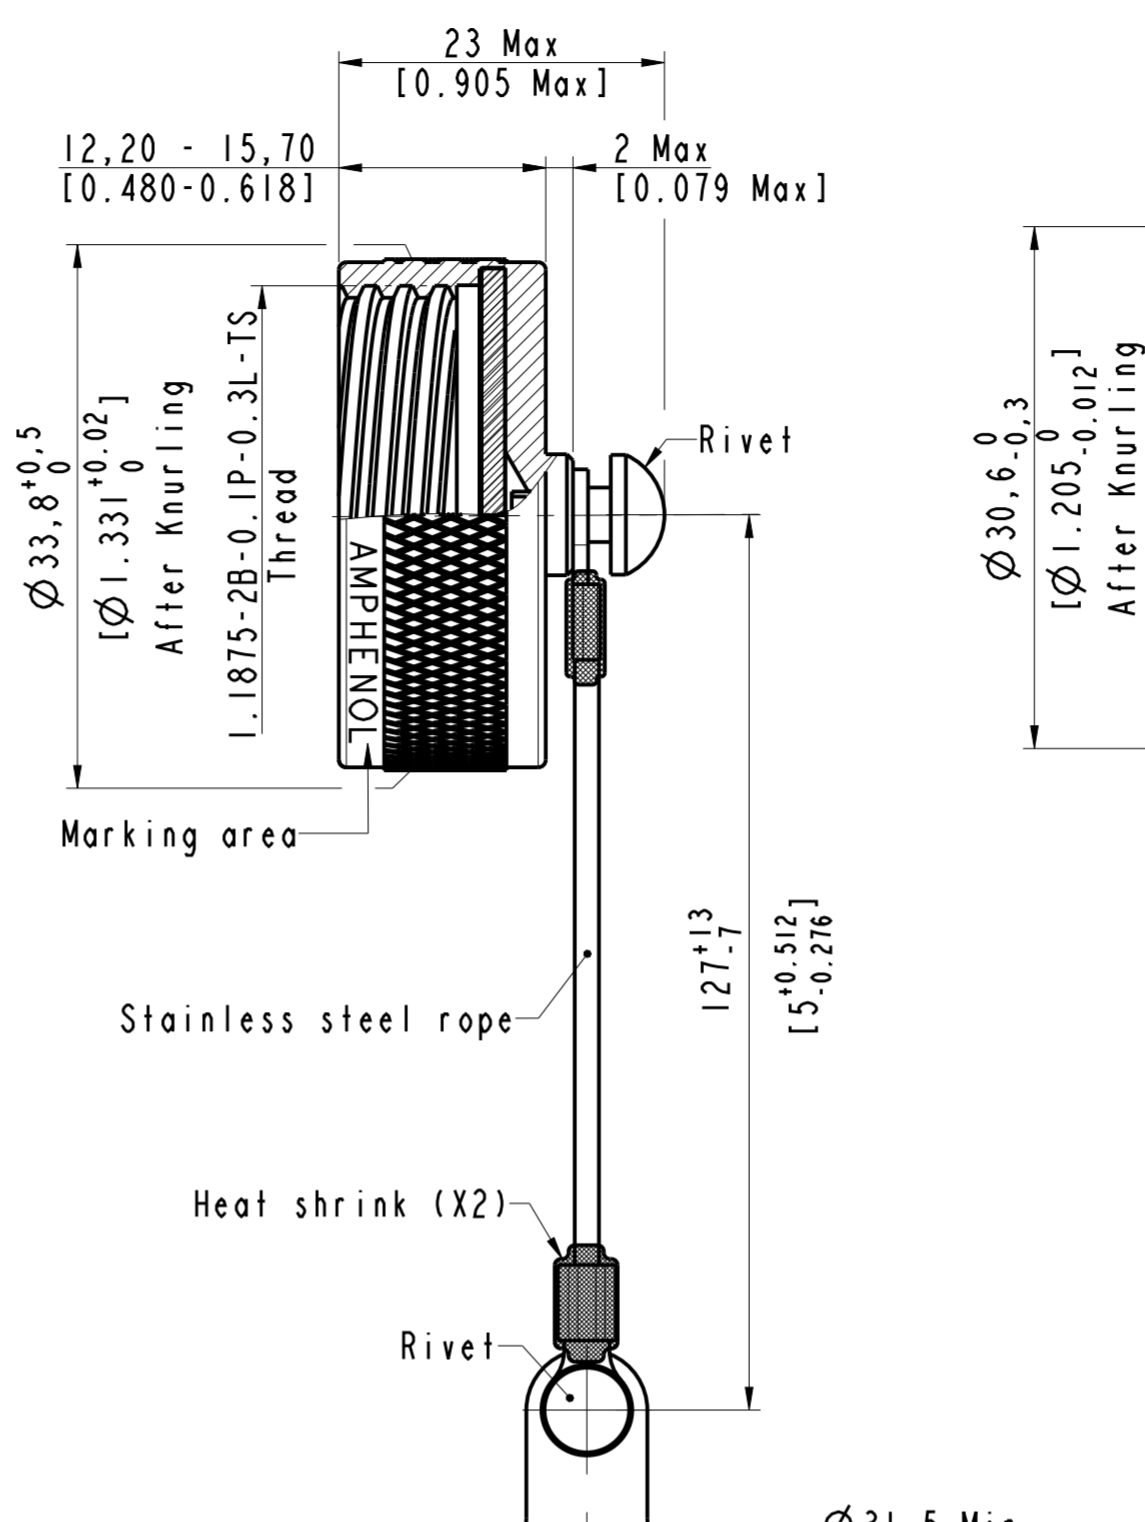

### HDMIF TVC 2 X X

### HDMIF TVC 6 X X

Commercial designation:

**HDMIF TVC X X X FXXX**

- Blank: Standard caps.
- F057: Protective cap for reduced flange connectors (F058, F059, F311, F312).
- Finish:
- N: Nickel
- G: Olive drab cadmium
- ZN: Black zinc nickel
- Link type:
- MR: Stainless steel rope - Transparent jacket
- BMR: Stainless steel rope - Black jacket
- Connector type:
- 2: Square flange receptacle
- 7: Jam nut receptacle
- 6: Plug

Note:

1. All attachments (Rivet & Solid ring) are stainless steel passivated