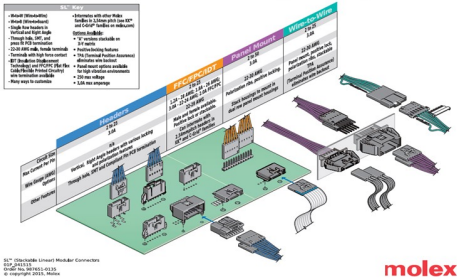

Before Change

- SL and C-Grid production is moving to Malaysia

After Change

Overview

- To better serve our customers and to leverage our global manufacturing footprint, Molex will relocate production of the SL and C-Grid product lines from the US & Mexico to the Molex Malaysia production facility. The transfer will start in Q1 2020 and target completion late 2021. Buffer stock and capacity tooling will be built as needed to ensure a seamless transition.
- Impacted part numbers – see attached list
- No impact to form, fit or function. No changes are being made to these products as a result of this transfer. Only the production location of SL and C-Grid products is changing. Production location remains the same for other finished goods using SL or C-Grid products as a component.
- After the transfer of each product, qualification reports and samples will be made available upon request.