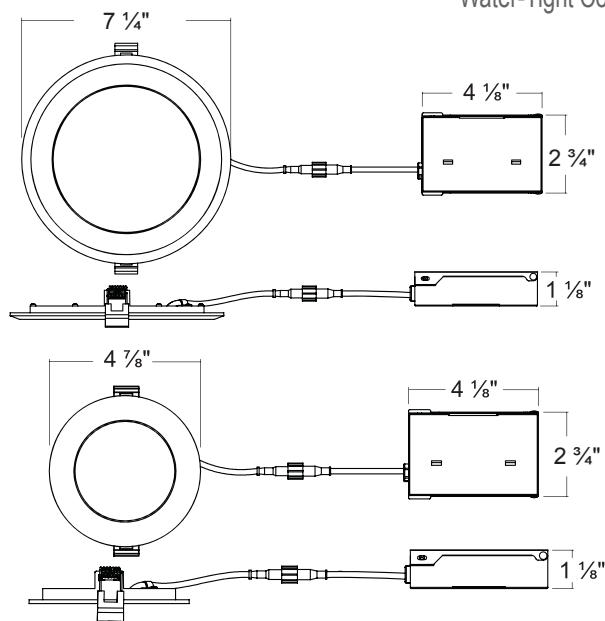

MODEL	DESCRIPTION	WATT	LUMENS	COLOR TEMPERATURE	CRI	ENERGY STAR
CLRFP4-1030	4" LED Flat Round Panel	10	500	3000K	≥90	YES
CLRFP4-1040	4" LED Flat Round Panel	10	500	4000K	≥90	YES
CLRFP4-1050	4" LED Flat Round Panel	10	500	5000K	≥90	YES
CLRFP6-1530	6" LED Flat Round Panel	15	800	3000K	≥90	YES
CLRFP6-1540	6" LED Flat Round Panel	15	800	4000K	≥90	YES
CLRFP6-1550	6" LED Flat Round Panel	15	800	5000K	≥90	YES