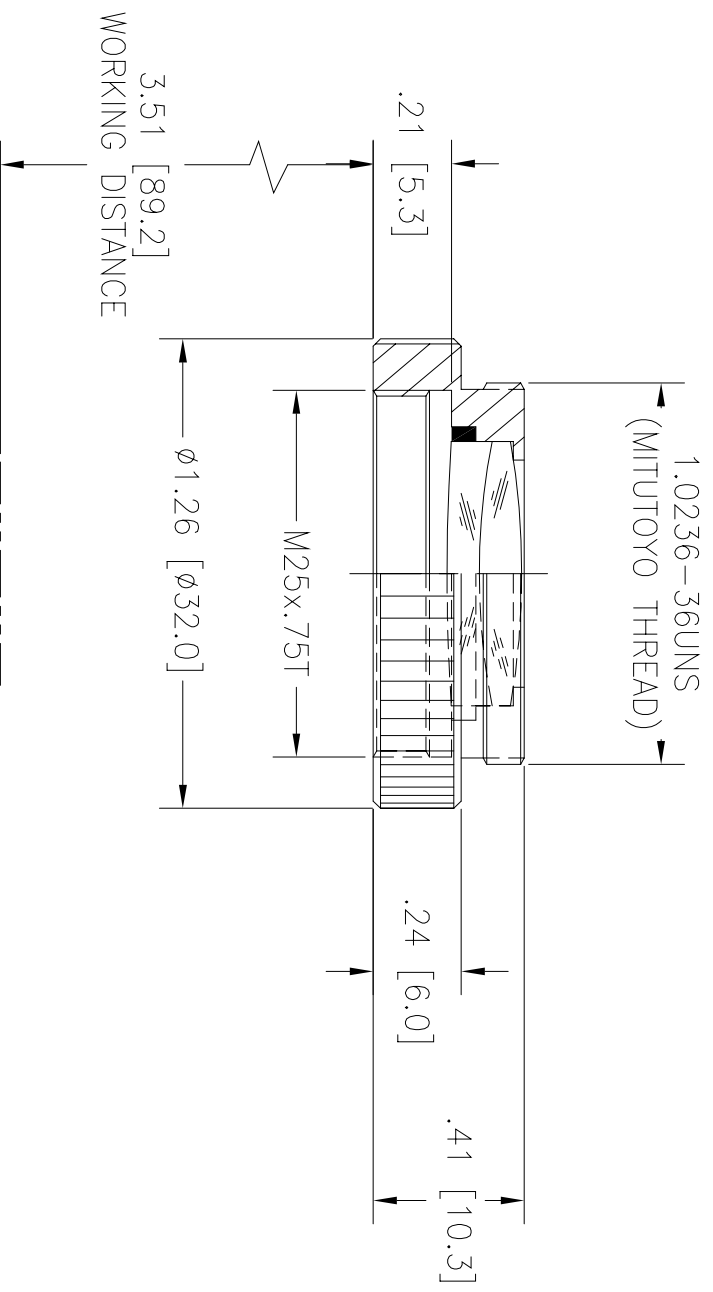

29-20-31 2X CONVERSION LENS

SCALE: 1/2
REV A 13MY02