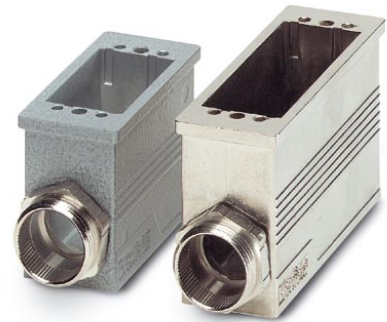

VC-MP-K4

Order No.: 1884597

The illustration shows versions, powder-coated and EMC-coated coupling housing

<http://eshop.phoenixcontact.de/phoenix/treeViewClick.do?UID=1884597>

Coupling housing, made of metal, powder-coated type 4, number of modules 5, cable screw connection Pg21

Commercial data	
EAN	4017918164621
Pack	5 pcs.
Customs tariff	79070090
Weight/Piece	0.60402 KG
Catalog page information	Page 371 (PC-2009)

Product notes

WEEE/RoHS-compliant since:
12/04/2006

<http://www.download.phoenixcontact.com>
Please note that the data given here has been taken from the online catalog. For comprehensive information and data, please refer to the user documentation. The General Terms and Conditions of Use apply to Internet downloads.

Technical data

General characteristics

Note	When using fiber optics, the bending radii of the cable manufacturers must be observed.
Design	VC4
Degree of protection	IP65/IP66/IP67
Type of the screw connection	1x Pg21
Pg screw connection	None