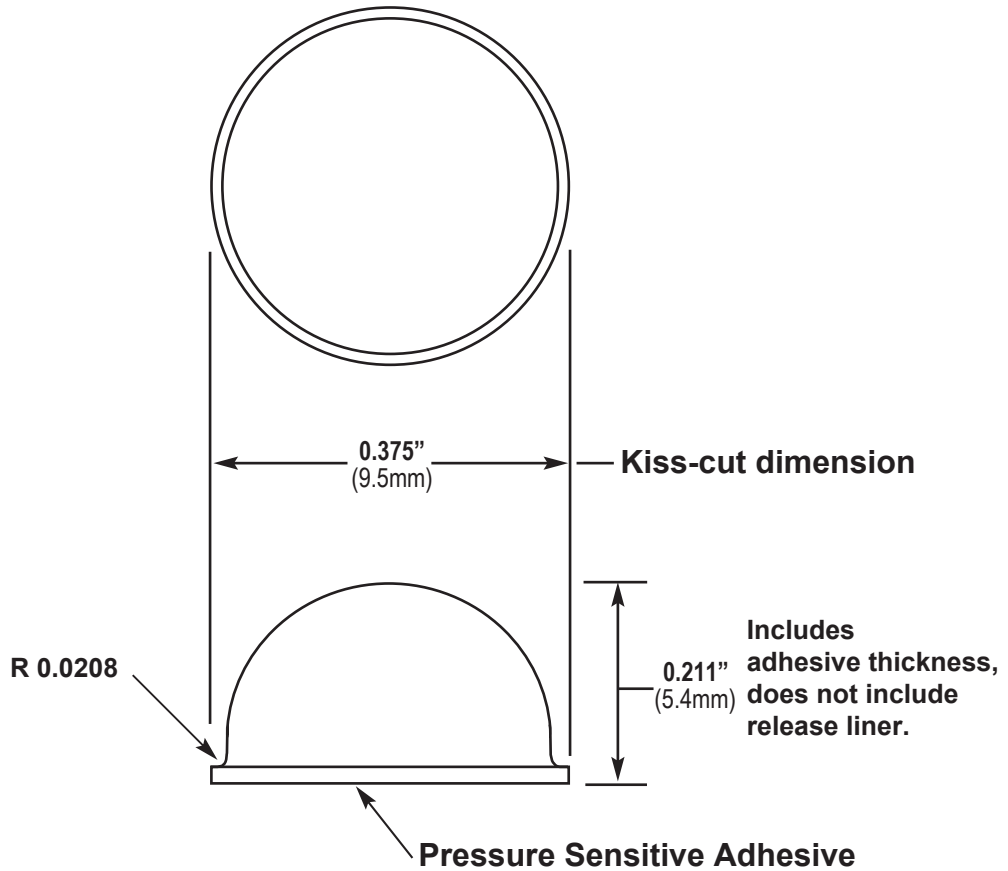

Bumper Specialties, Inc.

1607 Imperial Way, West Deptford, New Jersey, 08066, USA
Phone: 856-345-7650 | Fax: 856-345-7690
www.bumperspecialties.com | Email: BumperInfo@BumperSpecialties.com

Made in USA

BS-22 Mechanical

General Specifications

Material: Polyurethane	Sheet Size: 6" x 12"
Pressure Sensitive Adhesive: Rubber - or - Acrylic	Per Sheet: 300 Pieces — 12 across x 25 down
Durometer, Shore A: 60-70 Standard & 45-55 Soft Durometer	Per Box: 6,000 Pieces — 20 Sheets
Tolerance: ± 0.02" (.5mm)	Colors: Clear, Black