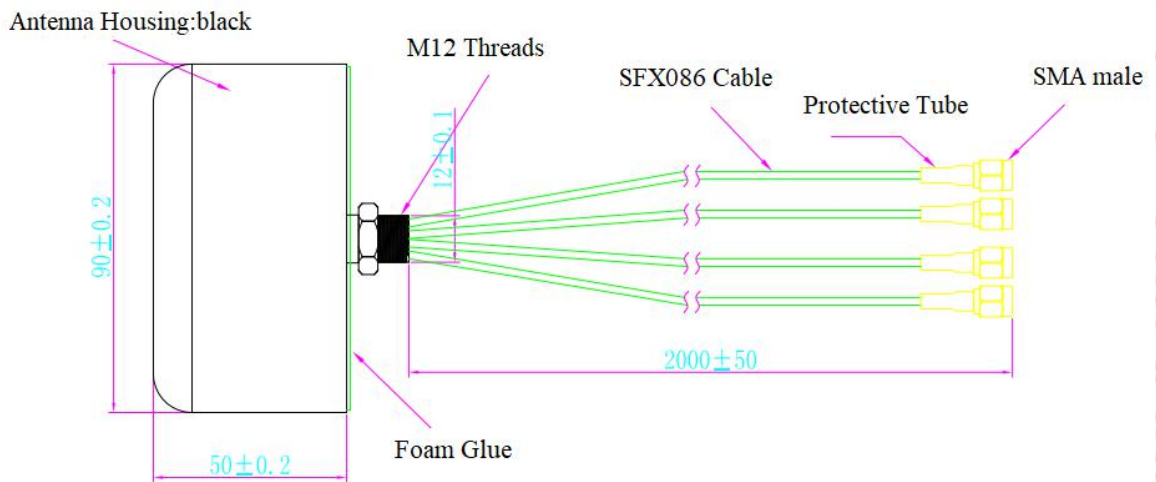

# Maswell 5G Four in One MIMO Antenna

AN.5G.3200.3600.MIMO.IP4

## Specifications

Item	Specifications	
5G Antenna1	Frequency Range	3200~3600MHz
	Gain	5dBi
	Efficiency	>50%
5G Antenna2	Frequency Range	3200~3600MHz
	Gain	5dBi
	Efficiency	>50%
5G Antenna3	Frequency Range	3200~3600MHz
	Gain	5dBi
	Efficiency	>50%
5G Antenna4	Frequency Range	3200~3600MHz
	Gain	5dBi
	Efficiency	>50%
Mechanical	Dimension	90mm*30mm
	Antenna Color	Black
	Cable Type	1.13 Black
	Cable Dimension	350mm
	Connector Type	IPEX-4
	Temperature Range	-20 °C ~ + 80 °C