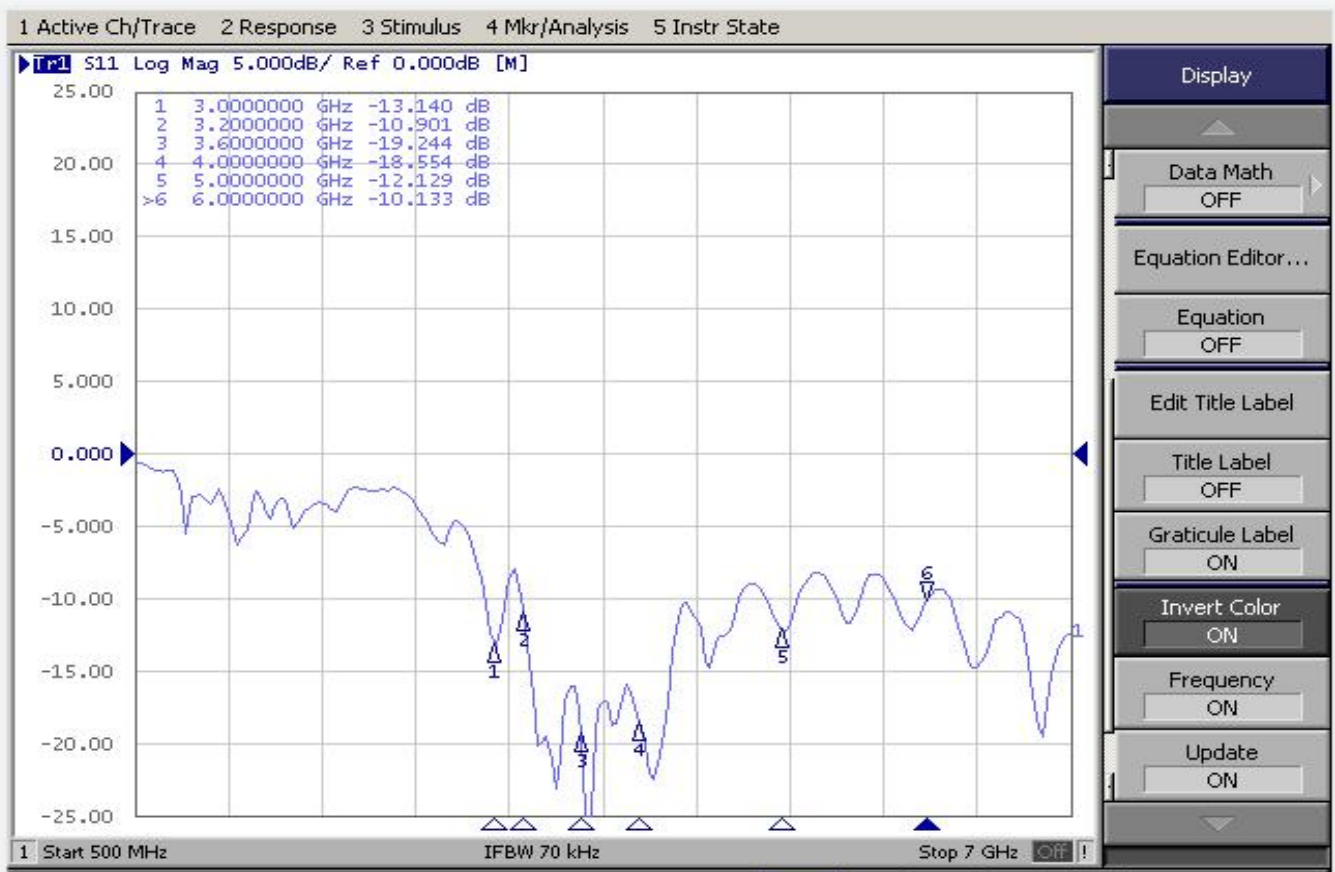

## Specifications

Item	Specifications	
5G Antenna1	Frequency Range	3200~3600MHz
	Gain	5dBi
	Efficiency	>50%
5G Antenna2	Frequency Range	3200~3600MHz
	Gain	5dBi
	Efficiency	>50%
5G Antenna3	Frequency Range	3200~3600MHz
	Gain	5dBi
	Efficiency	>50%
5G Antenna4	Frequency Range	3200~3600MHz
	Gain	5dBi
	Efficiency	>50%
Mechanical	Dimension	90mm*30mm
	Antenna Color	Black
	Cable Type	1.13 Black
	Cable Dimension	350mm
	Connector Type	IPEX-4
	Temperature Range	-20 °C ~ + 80 °C

## Measured Results

S11

## Measured Results