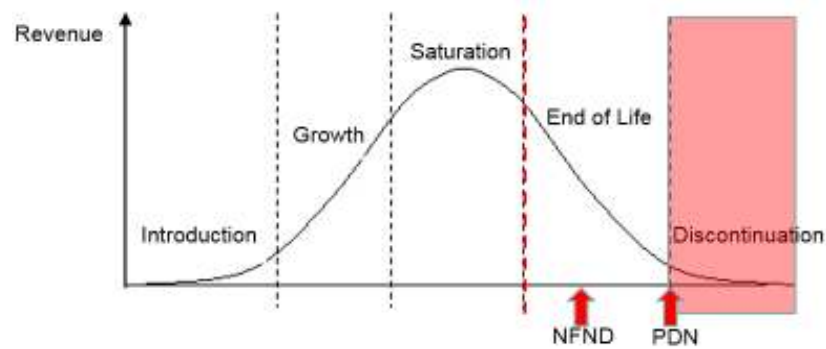

Light is OSRAM

Product Discontinuation (acc. JEDEC J-STD-048)
OS-PD-2017-041

7/3/2017

Last order:	7/30/2017
Last delivery:	8/30/2017
Reason:	Product streamline and consolidation.

Please direct your feedback to your local Sales office.