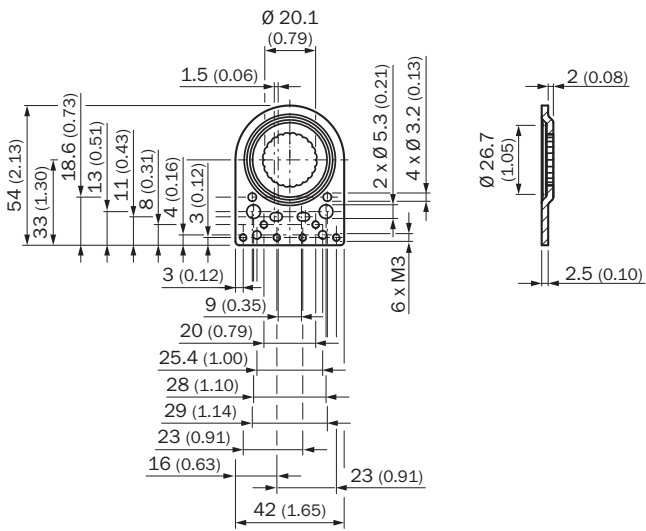

eCl@ss 10.0	27273701
eCl@ss 11.0	27273701
eCl@ss 12.0	27273701
ETIM 5.0	EC002024
ETIM 6.0	EC002024
ETIM 7.0	EC002024
ETIM 8.0	EC002024
UNSPSC 16.0901	32131023

Dimensional drawing (Dimensions in mm (inch))