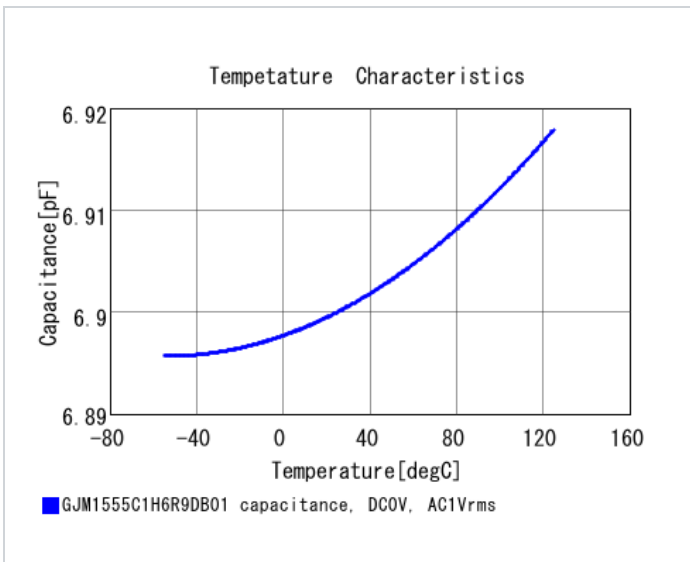

⚠ Attention

- 1.This datasheet is downloaded from the website of Murata Manufacturing Co., Ltd. Therefore, it's specifications are subject to change or our products in it may be discontinued without advance notice. Please check with our sales representatives or product engineers before ordering.
  - 2.This datasheet has only typical specifications because there is no space for detailed specifications.
2. Therefore, please review our product specifications or consult the approval sheet for product specifications before ordering.