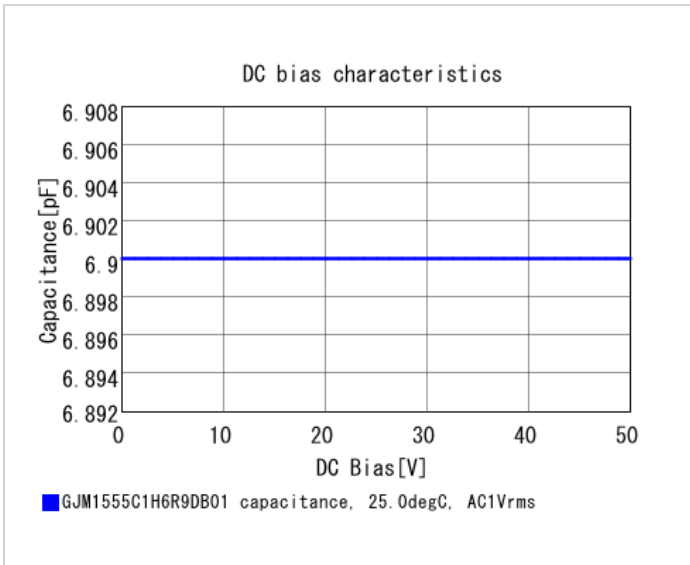

⚠ Attention

- 1.This datasheet is downloaded from the website of Murata Manufacturing Co., Ltd. Therefore, it's specifications are subject to change or our products in it may be discontinued without advance notice. Please check with our sales representatives or product engineers before ordering.
  - 2.This datasheet has only typical specifications because there is no space for detailed specifications.
2. Therefore, please review our product specifications or consult the approval sheet for product specifications before ordering.