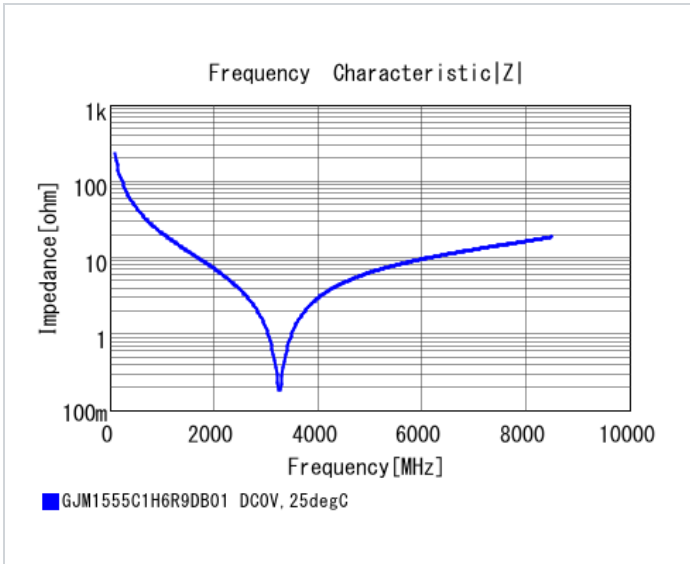

⚠ Attention

- 1.This datasheet is downloaded from the website of Murata Manufacturing Co., Ltd. Therefore, it's specifications are subject to change or our products in it may be discontinued without advance notice. Please check with our sales representatives or product engineers before ordering.
  - 2.This datasheet has only typical specifications because there is no space for detailed specifications.
2. Therefore, please review our product specifications or consult the approval sheet for product specifications before ordering.