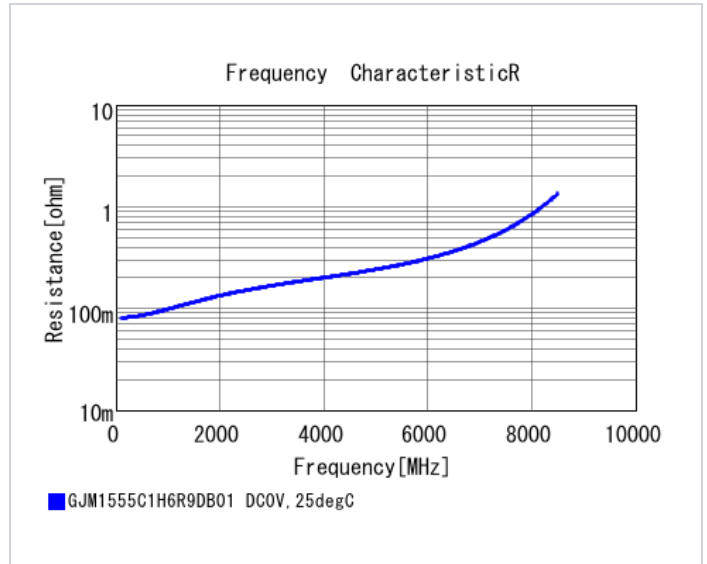

⚠ Attention

- 1.This datasheet is downloaded from the website of Murata Manufacturing Co., Ltd. Therefore, it's specifications are subject to change or our products in it may be discontinued without advance notice. Please check with our sales representatives or product engineers before ordering.
  - 2.This datasheet has only typical specifications because there is no space for detailed specifications.
2. Therefore, please review our product specifications or consult the approval sheet for product specifications before ordering.