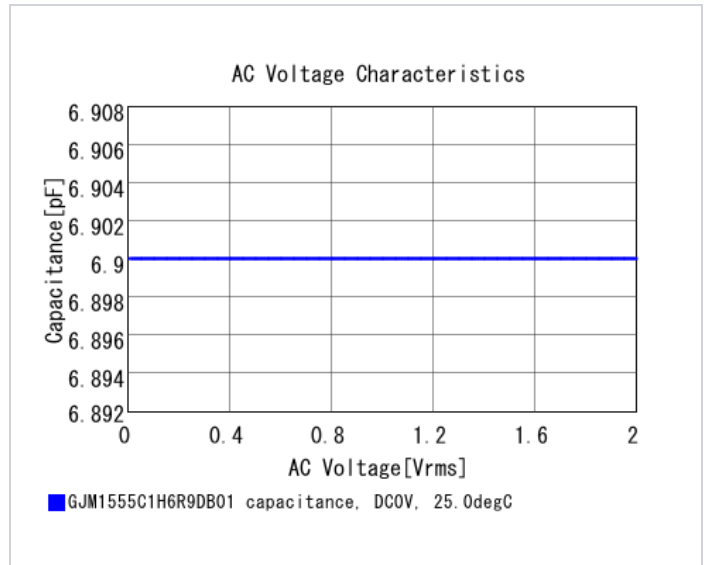

⚠ Attention

- 1.This datasheet is downloaded from the website of Murata Manufacturing Co., Ltd. Therefore, it's specifications are subject to change or our products in it may be discontinued without advance notice. Please check with our sales representatives or product engineers before ordering.
  - 2.This datasheet has only typical specifications because there is no space for detailed specifications.
2. Therefore, please review our product specifications or consult the approval sheet for product specifications before ordering.