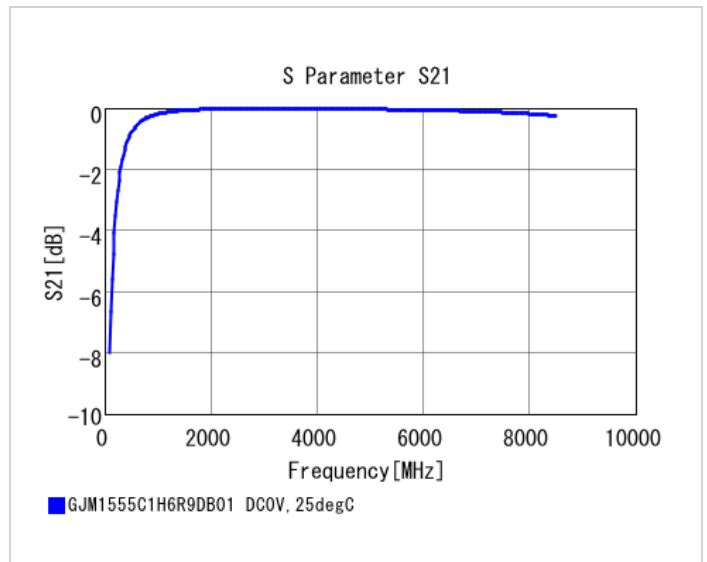

⚠ Attention

- 1.This datasheet is downloaded from the website of Murata Manufacturing Co., Ltd. Therefore, it's specifications are subject to change or our products in it may be discontinued without advance notice. Please check with our sales representatives or product engineers before ordering.
  - 2.This datasheet has only typical specifications because there is no space for detailed specifications.
2. Therefore, please review our product specifications or consult the approval sheet for product specifications before ordering.