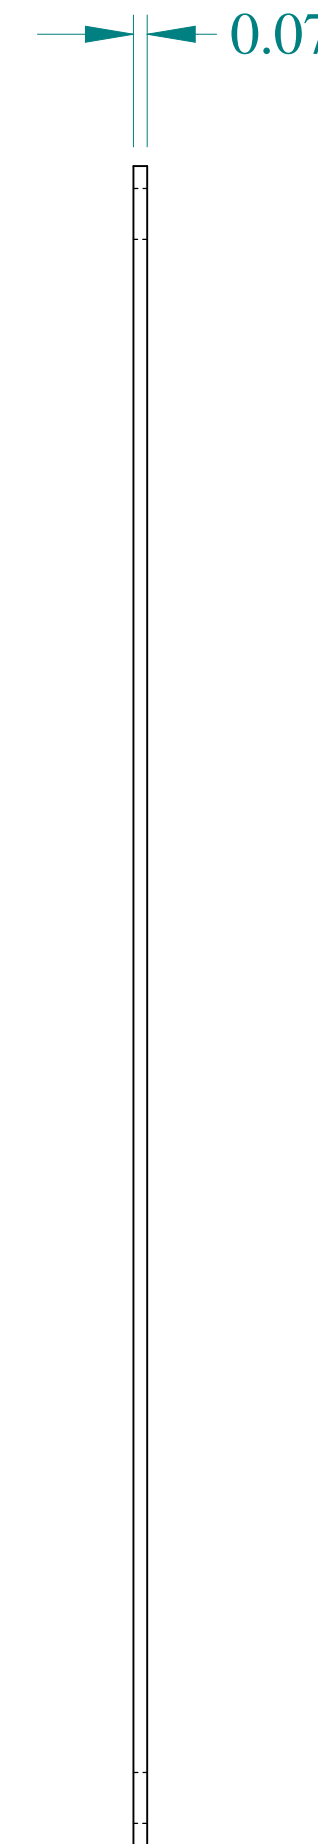

TOP VIEW

ISOMETRIC VIEW

FRONT VIEW

SIDE VIEW

SIDE VIEW

Data subject to change without notice.

Part # : 14R0909

Date : Jan. 31, 2020

[Link:www.hamfmg.com/14R0909](http://www.hamfmg.com/14R0909)