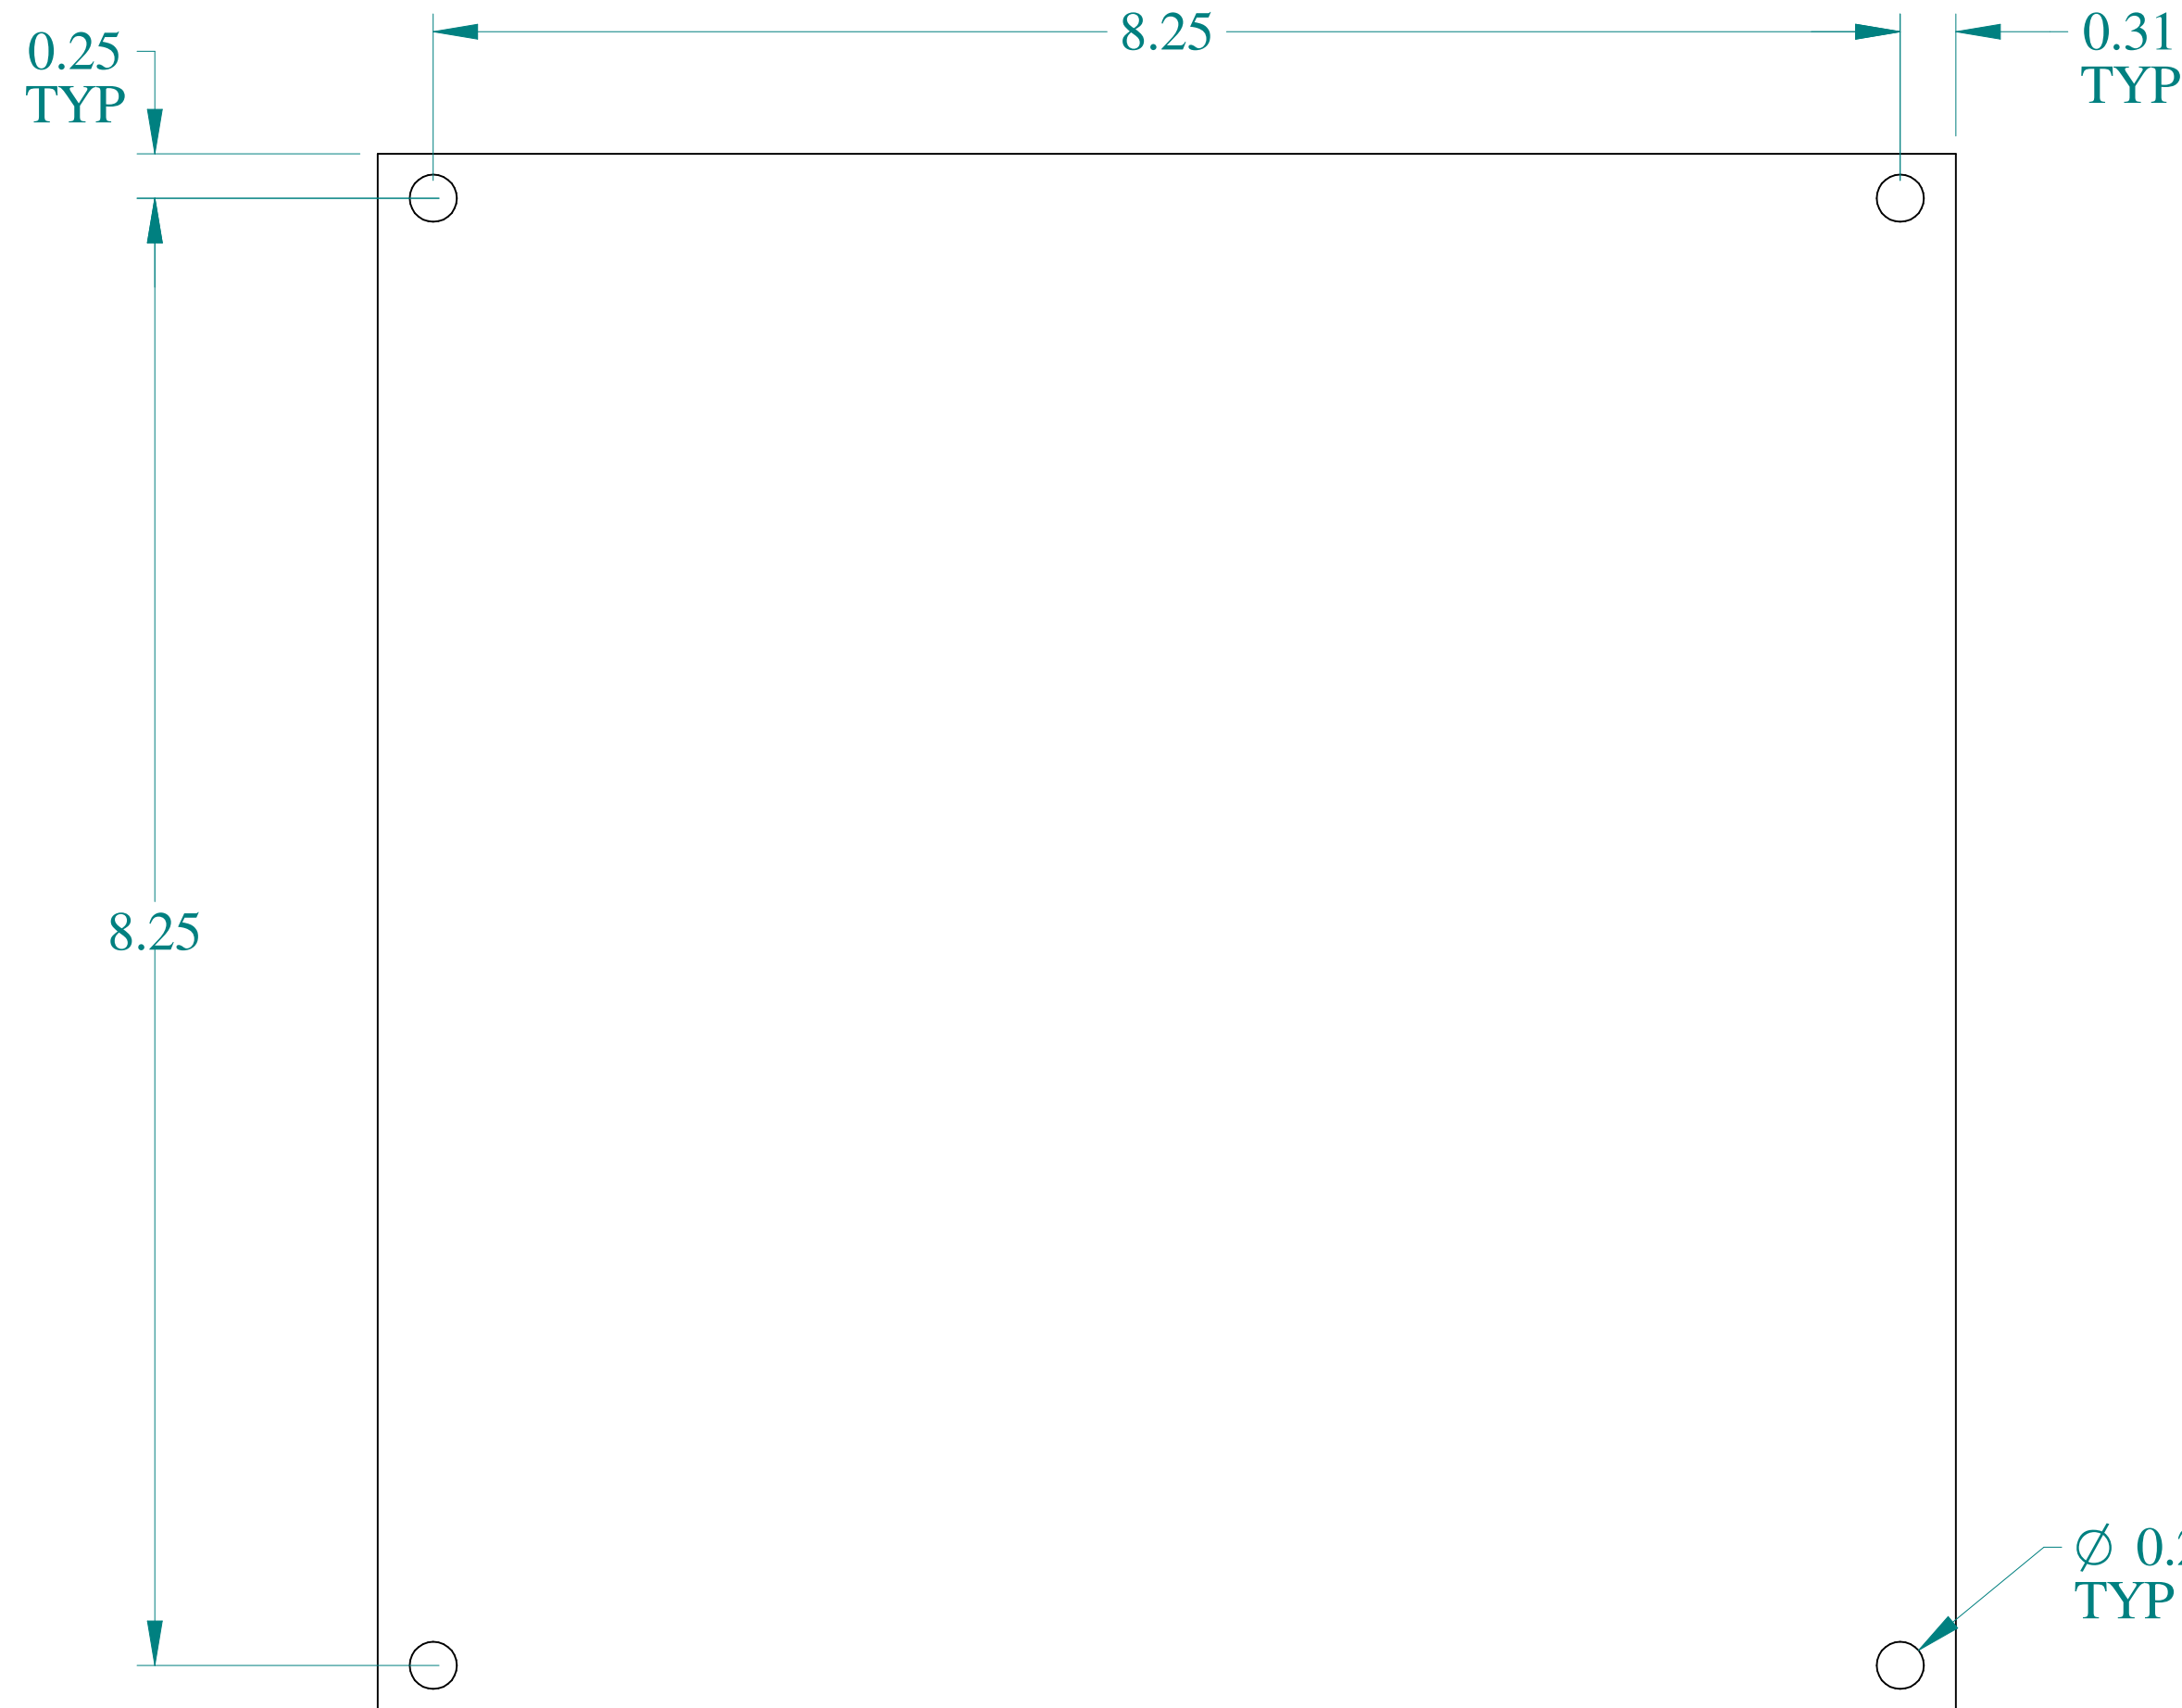

TOP VIEW

ISOMETRIC VIEW

FRONT VIEW

SIDE VIEW

SIDE VIEW

Data subject to change without notice.

Part # : 14R0909

Date : Jan. 31, 2020