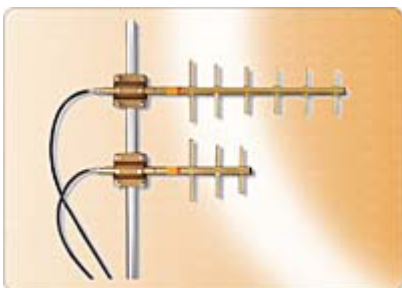

**Laird Technologies**Web site: [www.LairdTech.com](http://www.LairdTech.com)

Base Station (BASE) Antennas > Yagis Antennas > Enclosed Yagi Antenna > 2.4 GHz Articulating Directional Yagi Antenna > PCS Directional Yagi Antenna > PCS/DCS and 2.4 GHz ISM band Yagi antennas > All Categories > Directional Yagis Antennas > Item # Y8066

**Item # Y8066, Directional Yagis Antennas**[larger image](#)[Stock Locator](#)

- 360° Fully Welded Gold Anodized models or value leader Silver Series available
- Line up includes 3 element/7.1 dBd gain to 18 element/14 dBd gain variations
- Internal matching design will not ice up, detune, or corrode
- VHF Custom tuning available

**Specifications**

<b>Model</b>	Gold Anodized Fully Welded 800/900 MHz Models
<b>Frequency Range</b>	806 - 896 MHz
<b>Elements</b>	6
<b>Gain</b>	9 dBd
<b>Front to Back Ratio</b>	16 dB

[Print](#)
[Back](#)