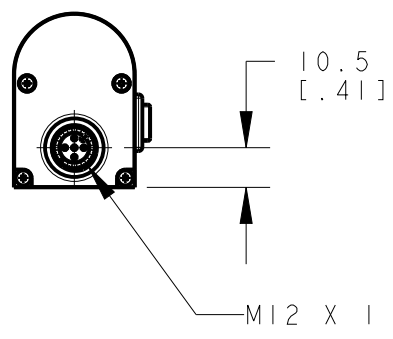

ISOMETRIC VIEW
SCALE 1:10

This drawing is the property of BANNER ENGINEERING CORP. and is proprietary in general and in detail. Its contents shall not be revealed to outside parties without written consent of BANNER.

BANNER ENGINEERING CORP.
P.O. BOX 9414
MINNEAPOLIS, MN 55440

THIRD ANGLE PROJECTION

TITLE
WLB32C570PBO

SIZE B	DRAWING NO. 175632	REV. A
SCALE 1:2		SHEET 1 OF 1

NOTES:
1. ALL DIMENSIONS ARE MILLIMETERS [INCHES] UNLESS OTHERWISE NOTED.