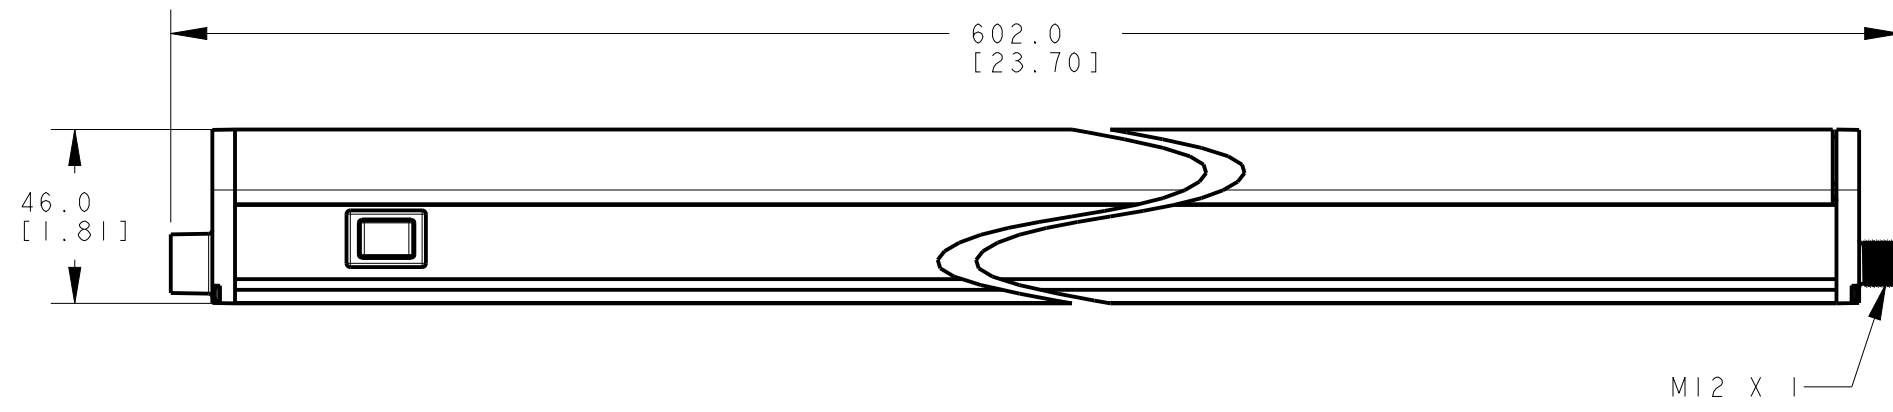

ISOMETRIC VIEW
SCALE 1:10

This drawing is the property of BANNER ENGINEERING CORP. and is proprietary in general and in detail. Its contents shall not be revealed to outside parties without written consent of BANNER.

BANNER ENGINEERING CORP.
P.O. BOX 9414
MINNEAPOLIS, MN 55440

THIRD ANGLE PROJECTION

TITLE
WLB32C570PBO

SIZE B	DRAWING NO. 175632	REV. A
SCALE 1:2		SHEET 1 OF 1

NOTES:
1. ALL DIMENSIONS ARE MILLIMETERS [INCHES] UNLESS OTHERWISE NOTED.