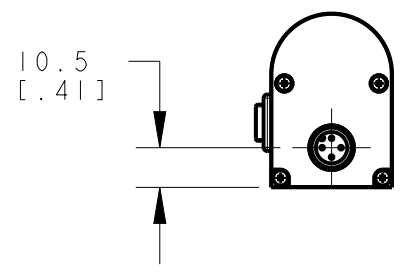

ISOMETRIC VIEW
SCALE 1:10

This drawing is the property of BANNER ENGINEERING CORP. and is proprietary in general and in detail. Its contents shall not be revealed to outside parties without written consent of BANNER.

BANNER ENGINEERING CORP.
P.O. BOX 9414
MINNEAPOLIS, MN 55440

THIRD ANGLE PROJECTION

TITLE
WLB32C570PBO

SIZE B	DRAWING NO. 175632	REV. A
SCALE 1:2		SHEET 1 OF 1

NOTES:
1. ALL DIMENSIONS ARE MILLIMETERS [INCHES] UNLESS OTHERWISE NOTED.