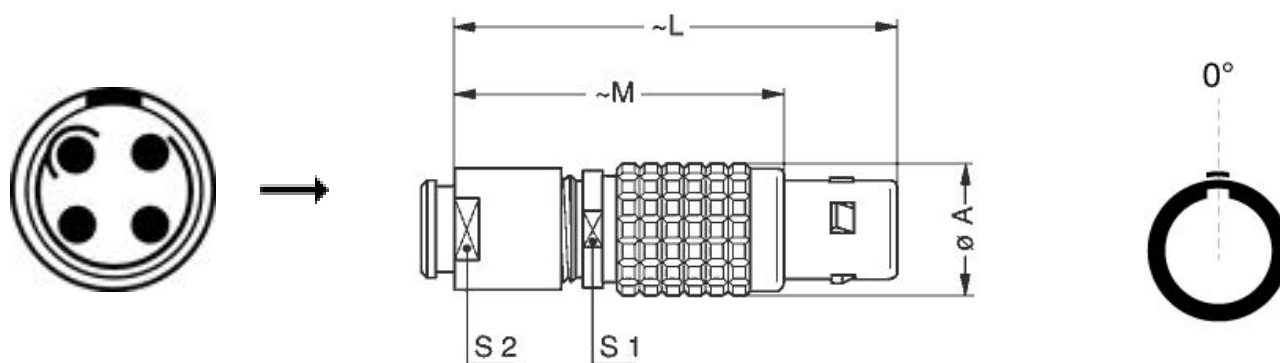

Others

Endurance (Shell): 5000
Temp (min / max): -55°C / +250°C
Humidity (max): <=95% [at 60 deg C / 140 F]
Vibration: 15 g [10 Hz - 2000 Hz]
Shock Resistance: 100 g [6 ms]
Climatical Category: 50/175/21
Shielding (min): 75 dB (10 MHz)
Shielding (min): 40 dB (1 GHz)
Salt Spray Corrosion: >1000 hr

DRAWINGS

Dimensions

	A	L	M	S1	S2
mm.	9.5	35	25	8	7
in.	0,37	1,38	0,98	0,31	0,28

RECOMMENDED BY LEMO

Tools

Spanner wrench: [DCD.0B.005.PA070](#)

Caps: [BFG.0B.100.PCSG](#)

LEMO products and services are provided "as is". LEMO makes no warranties or representations with regard to LEMO product & services or use of them, express, implied or statutory, including for accuracy, completeness, or security. The user is fully responsible for his products and applications using LEMO components.