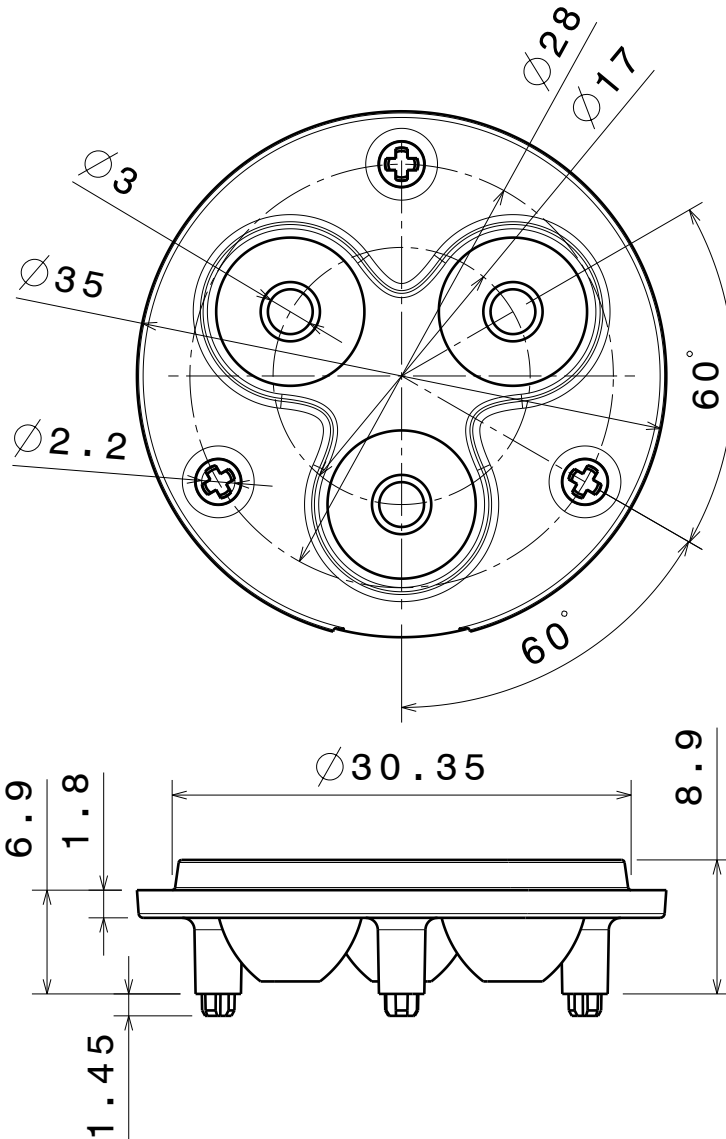

Isometric view
Scale: 1:1

Material: PMMA

Part no.s:

- C10891_GT3-XP-S
- C10891_GT3-XP-G-S
- C10891_GT3-OSL-S
- C10891_GT3-DD-S
- C10891_GT3-RE-ES-M
- C10891_GT3-Z5-S
- C10892_GT3-XP-M
- C10892_GT3-XP-G-M
- C10892_GT3-OSL-M
- C10892_GT3-DD-M
- C10892_GT3-XP-M
- C10892_GT3-Z5-M
- C10893_GT3-XP-W
- C10893_GT3-XP-G-W
- C10893_GT3-OSL-W
- C10893_GT3-DD-W
- C10893_GT3-RE-ES-W
- C11623_GT3-RE-VW
- C11623_GT3-N19-VW
- C11624_GT3-XP-VW
- C11624_GT3-XP-G-VW
- C11624_GT3-OSL-VW
- C11624_GT3-DD-VW
- C11624_GT3-Z5-VW

Bottom view

Front view

This drawing is our property.
It can't be reproduced
or communicated without
our written agreement.

L
T
F
F

e
e
i
i
N
n

DRAWING TITLE

Datasheet GT3-Series Lens

DRAWN BY

DATE

hh

07.01.2010

SIZE

DRAWING NUMBER

REV

A4

-

1

SCALE

2:1

WEIGHT (g)

SHEET

1/1