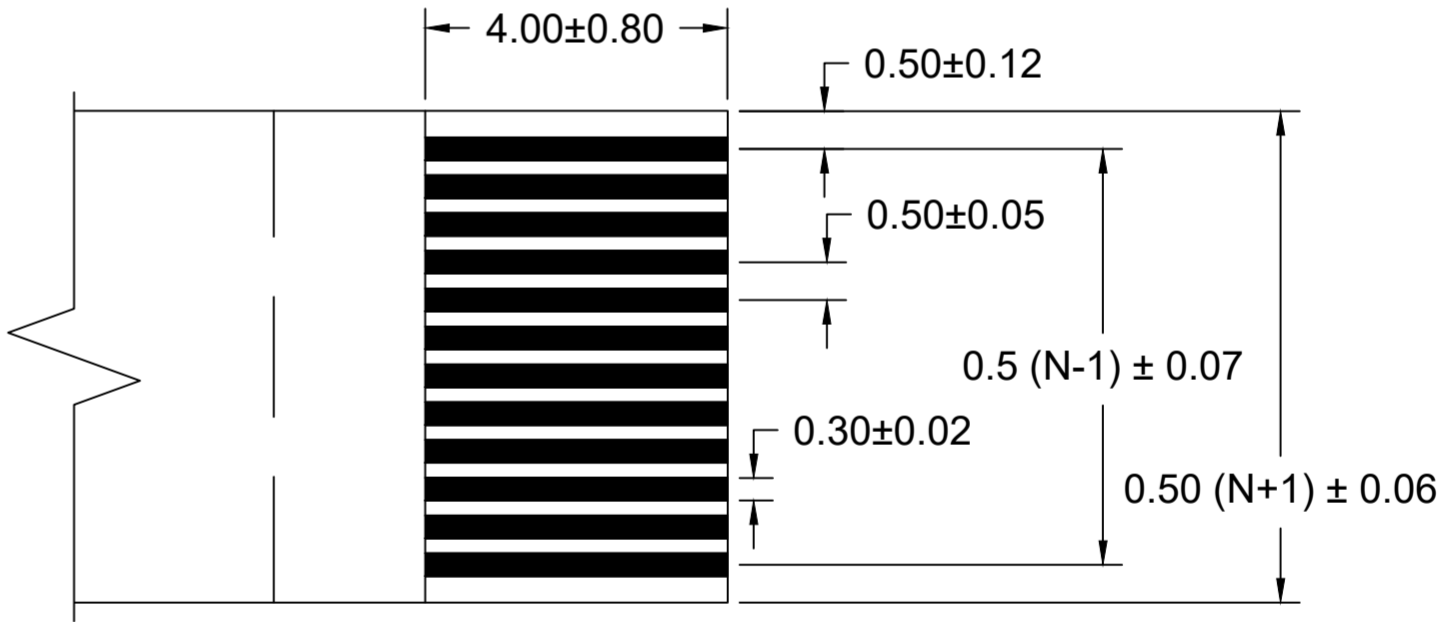

END TAIL DETAIL
SCALE 10:1

NOTES:
1. NO PRINTING ON JUMPER CABLE UNLESS OTHERWISE SPECIFIED. IF PRINTING IS REQUIRED, THEN IT WOULD BE CONSIDERED A SPECIAL JUMPER CABLE.

THIS DRAWING CONTAINS INFORMATION THAT IS PROPRIETARY TO MOLEX ELECTRONIC TECHNOLOGIES, LLC AND SHOULD NOT BE USED WITHOUT WRITTEN PERMISSION

DIMENSION UNITS		SCALE		CURRENT REV DESC: DRAWING CORRECTION									
MM		NA											
GENERAL TOLERANCES (UNLESS SPECIFIED)						EC NO: 728054		0.50MM CENTER FLAT FLEX CABLE (FFC) (EXTRA FLEXIBLE, 105°C, SN PLATED) SALES DRAWING					
		mm	INCH										
4 PLACES	±----	±----					DRWN: DIEGOG7		2022/11/10				
3 PLACES	±----	±----					CHK'D: JSMITH11		2022/11/14				
2 PLACES	±----	±----					APPR: JSMITH11		2022/11/14				
1 PLACE	±----	±----					INITIAL REVISION:						
0 PLACES	±----	±----					DRWN: JLWOLFSB		2011/10/27				
ANGULAR TOL ± 0.5 °			THIRD ANGLE PROJECTION		DRAWING		SERIES		DOCUMENT NUMBER		DOC TYPE	DOC PART	REVISION
			C-SIZE		15166		SD-15166-001		PSD	001	B		
DRAFT WHERE APPLICABLE MUST REMAIN WITHIN DIMENSIONS			C-SIZE		15166		MATERIAL NUMBER		CUSTOMER		SHEET NUMBER		
			C-SIZE		15166		SEE CHART		GENERAL MARKET		2 OF 2