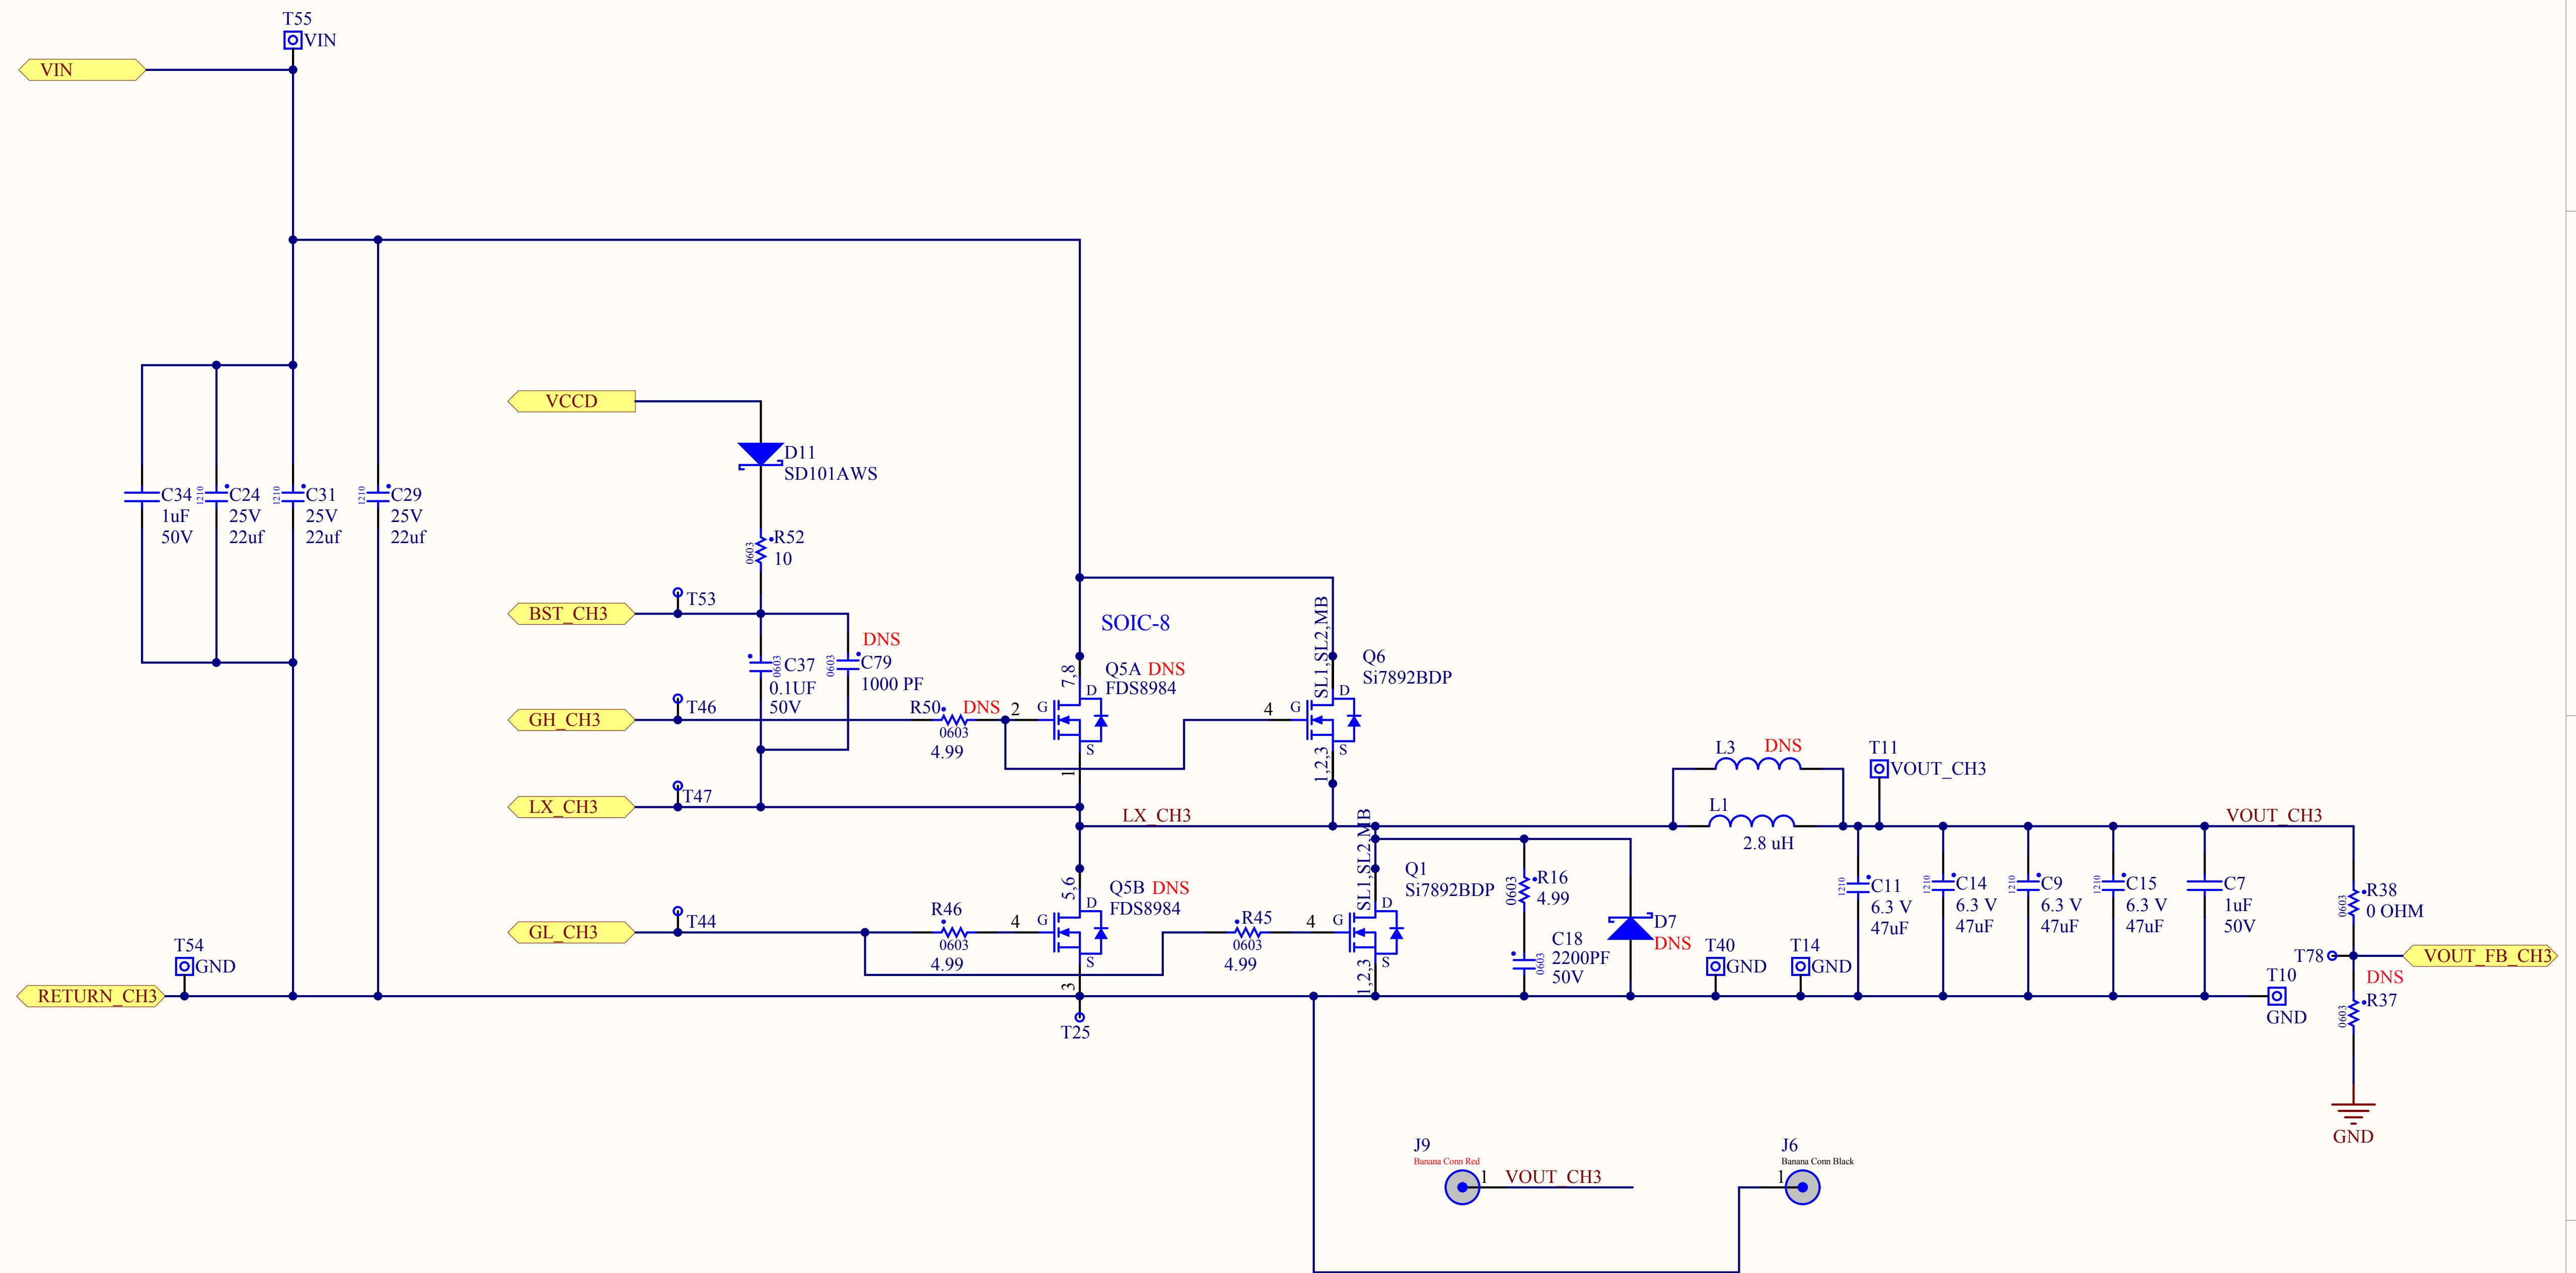

Title XRP7740 TQFN EVB			EXAR 48720 Kato Road Fremont, CA 94538 www.exar.com		
Size: B	Number: 3	Revision: 1			
Date: 9/4/2009	Time: 2:40:18 PM	Sheet 3 of 6	File: C:\SVN_LOCAL_BOARDS\app_xrp7740_tqfn\Board\BuckSupply_CH1.SchDoc		

Title XRP7740 TQFN EVB			EXAR 48720 Kato Road Fremont, CA 94538 www.exar.com		
Size: B	Number: 4	Revision: 1			
Date: 9/4/2009	Time: 2:40:18 PM	Sheet 4 of 6	File: C:\SVN_LOCAL_BOARDS\app_xrp7740_tqfn\Board\BuckSupply_CH2.SchDoc		

Title XRP7740 TQFN EVB			EXAR 48720 Kato Road Fremont, CA 94538 www.exar.com	
Size: B	Number: 5	Revision: 1		
Date: 9/4/2009	Time: 2:40:18 PM	Sheet 5 of 6		
File: C:\SVN_LOCAL_BOARDS\app_xrp7740_tqfn\Board\BuckSupply_CH3.SchDoc				

Multilayer Composite Print

Top Overlay

Top Overlay

Bottom Layer

Top Layer

XRP7740 Application Board
 XRP7740 TQFN HP EUB
 (c) June 2009 REV. 1