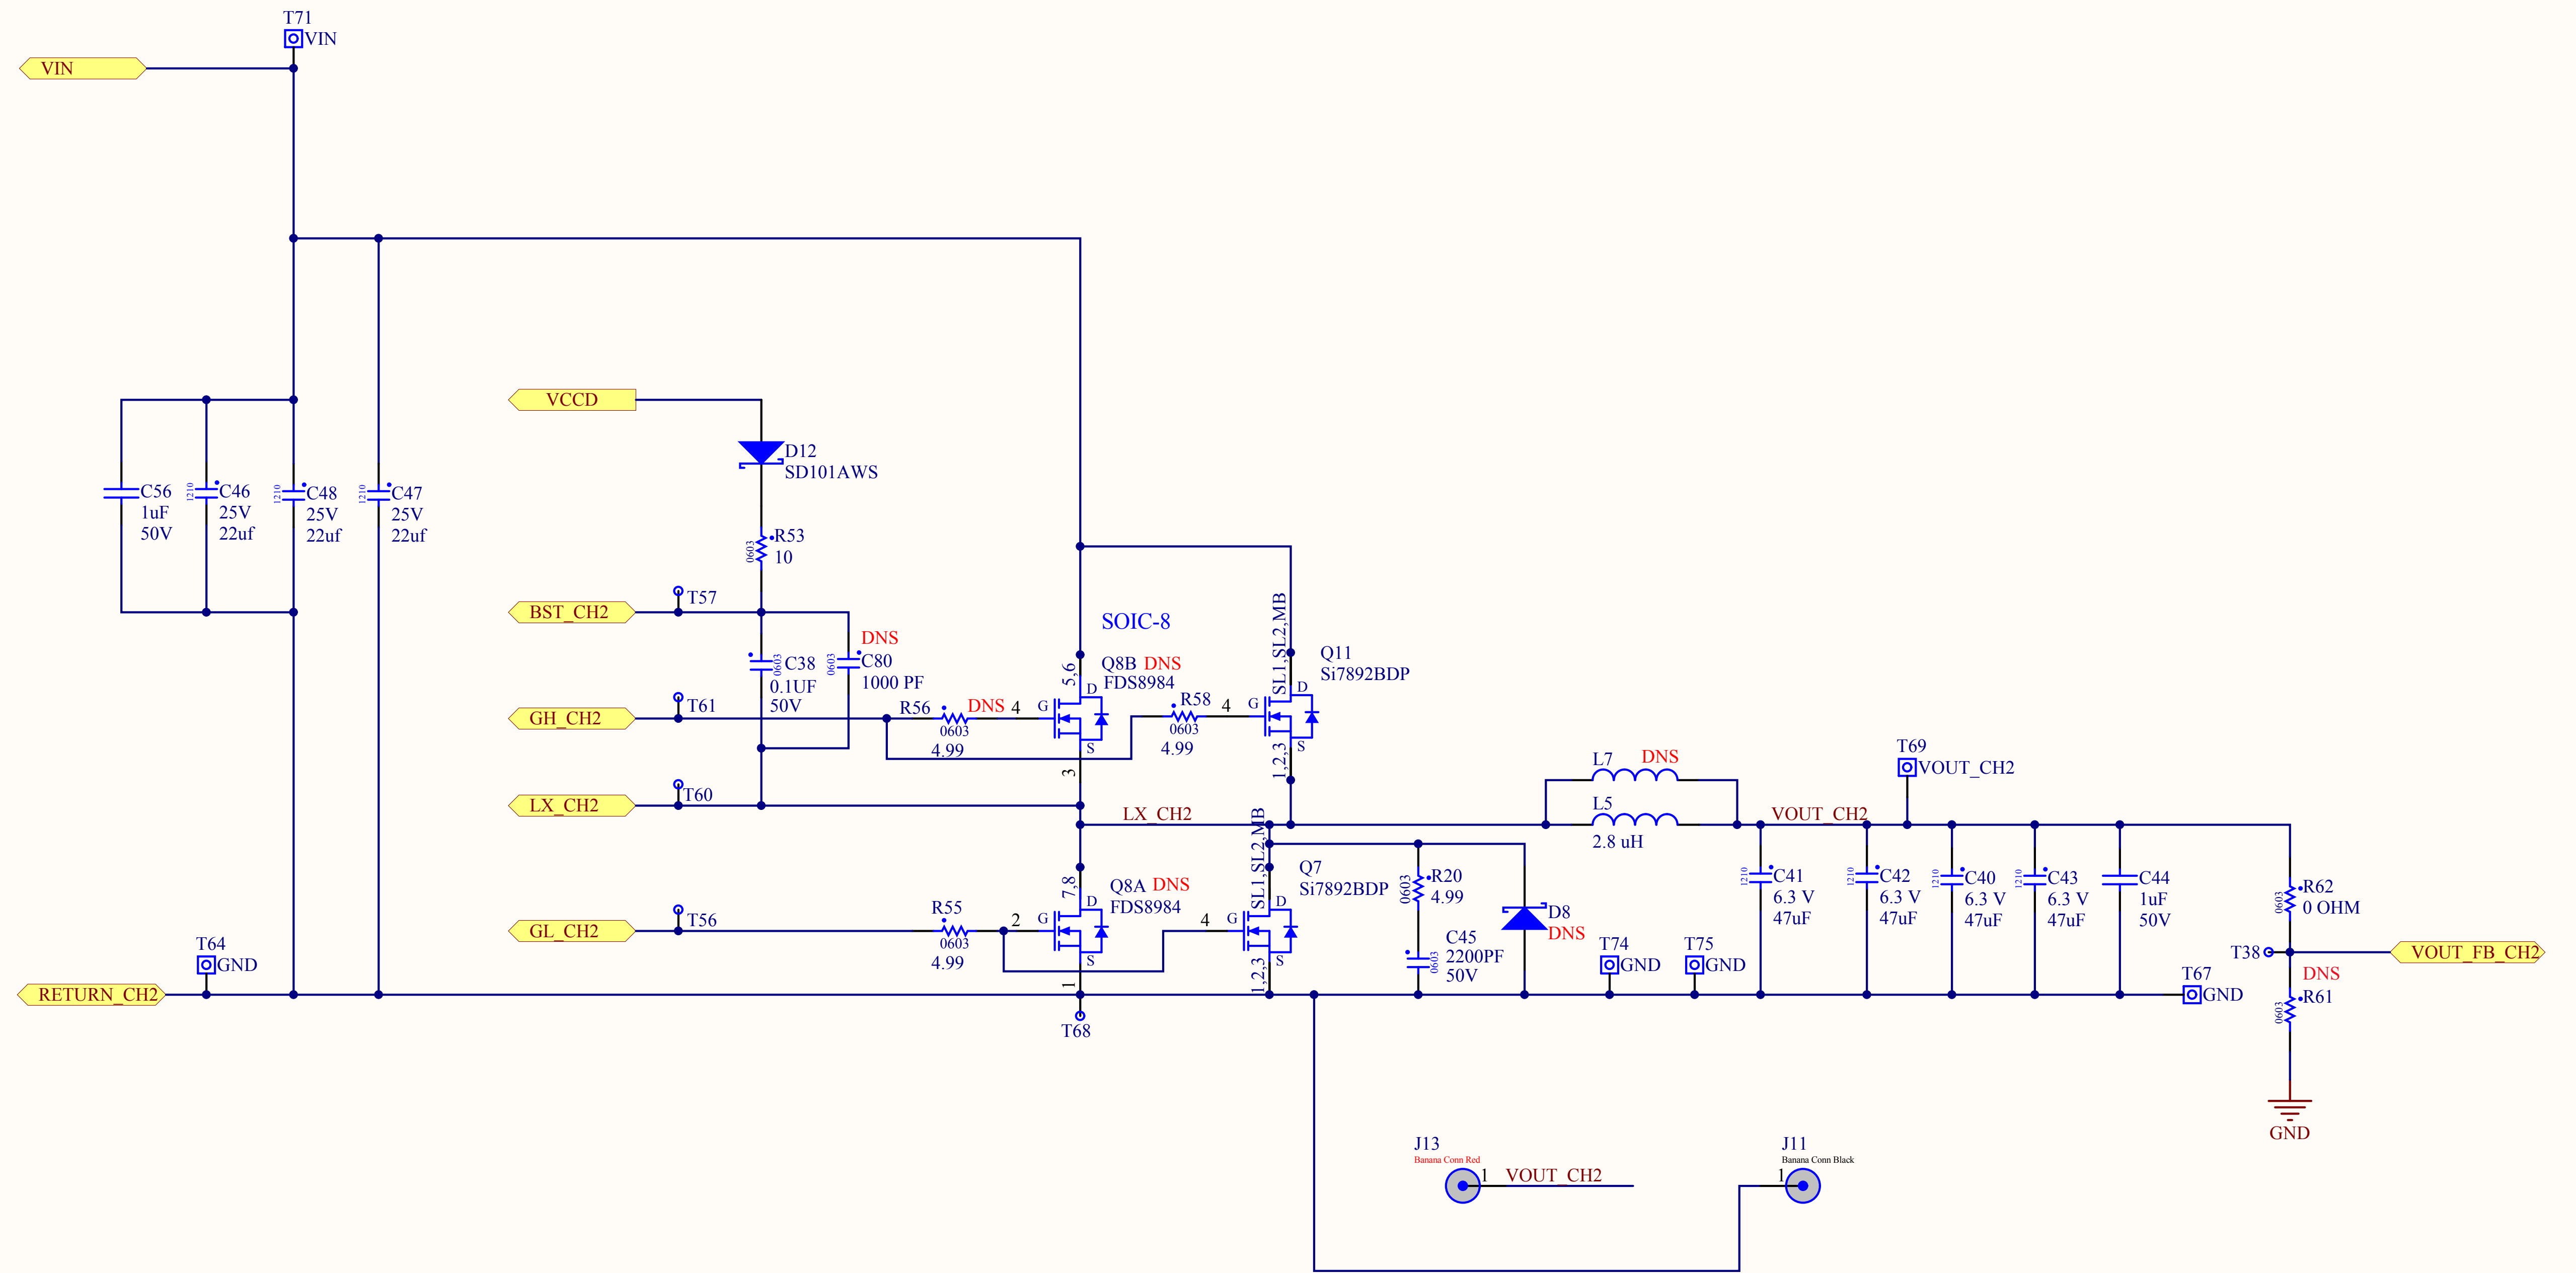

Title XRP7740 TQFN EVB			EXAR 48720 Kato Road Fremont, CA 94538 www.exar.com		
Size: B	Number: 3	Revision: 1			
Date: 9/4/2009	Time: 2:40:18 PM	Sheet 3 of 6	File: C:\SVN_LOCAL_BOARDS\app_xrp7740_tqfn\Board\BuckSupply_CH1.SchDoc		

Title XRP7740 TQFN EVB			EXAR 48720 Kato Road Fremont, CA 94538 www.exar.com		
Size: B	Number: 4	Revision: 1			
Date: 9/4/2009	Time: 2:40:18 PM	Sheet 4 of 6	File: C:\SVN_LOCAL_BOARDS\app_xrp7740_tqfn\Board\BuckSupply_CH2.SchDoc		

Title XRP7740 TQFN EVB			EXAR 48720 Kato Road Fremont, CA 94538 www.exar.com	
Size: B	Number: 5	Revision: 1		
Date: 9/4/2009	Time: 2:40:18 PM	Sheet 5 of 6		
File: C:\SVN_LOCAL_BOARDS\app_xrp7740_tqfn\Board\BuckSupply_CH3.SchDoc				

Multilayer Composite Print

Top Overlay

Top Overlay

Bottom Layer

Top Layer

XRP7740 Application Board
 XRP7740 TQFN HP EUB
 (c) June 2009 REV. 1