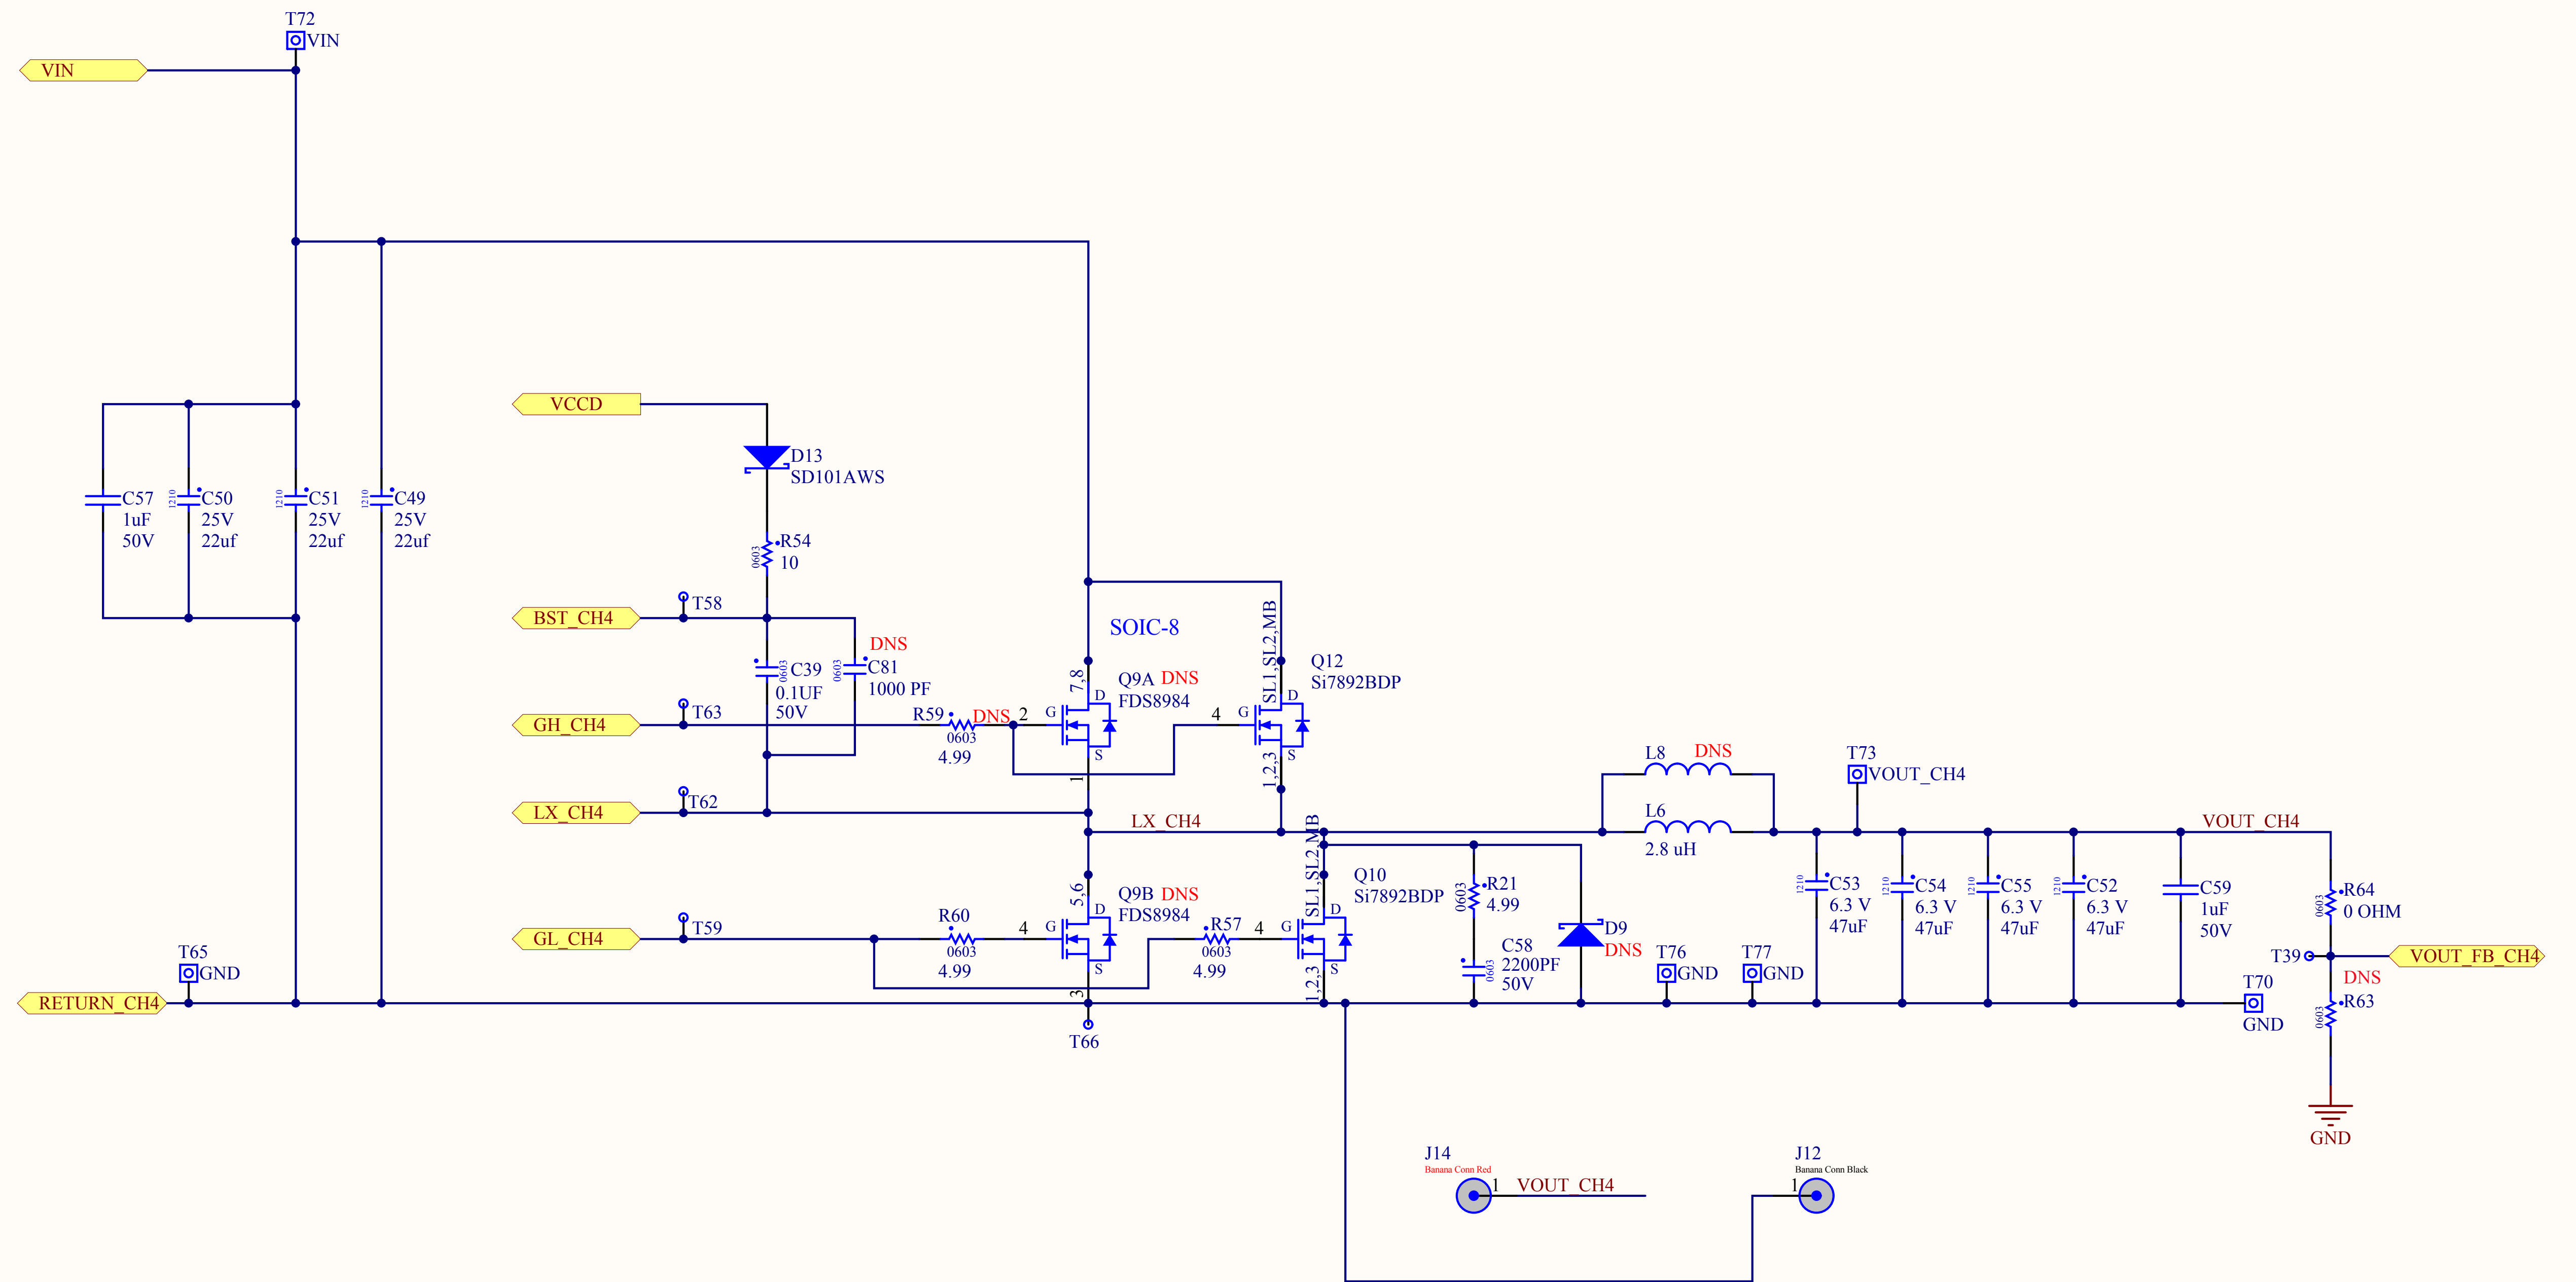

Title XRP7740 TQFN EVB			EXAR 48720 Kato Road Fremont, CA 94538 www.exar.com		
Size: B	Number: 3	Revision: 1			
Date: 9/4/2009	Time: 2:40:18 PM	Sheet 3 of 6	File: C:\SVN_LOCAL_BOARDS\app_xrp7740_tqfn\Board\BuckSupply_CH1.SchDoc		

Title XRP7740 TQFN EVB			EXAR 48720 Kato Road Fremont, CA 94538 www.exar.com		
Size: B	Number: 4	Revision: 1			
Date: 9/4/2009	Time: 2:40:18 PM	Sheet 4 of 6	File: C:\SVN_LOCAL_BOARDS\app_xrp7740_tqfn\Board\BuckSupply_CH2.SchDoc		

Title XRP7740 TQFN EVB			EXAR 48720 Kato Road Fremont, CA 94538 www.exar.com	
Size: B	Number: 5	Revision: 1		
Date: 9/4/2009	Time: 2:40:18 PM	Sheet 5 of 6		
File: C:\SVN_LOCAL_BOARDS\app_xrp7740_tqfn\Board\BuckSupply_CH3.SchDoc				

Multilayer Composite Print

Top Overlay

Top Overlay

Bottom Layer

Top Layer

XRP7740 Application Board
 XRP7740 TQFN HP EUB
 (c) June 2009 REV. 1