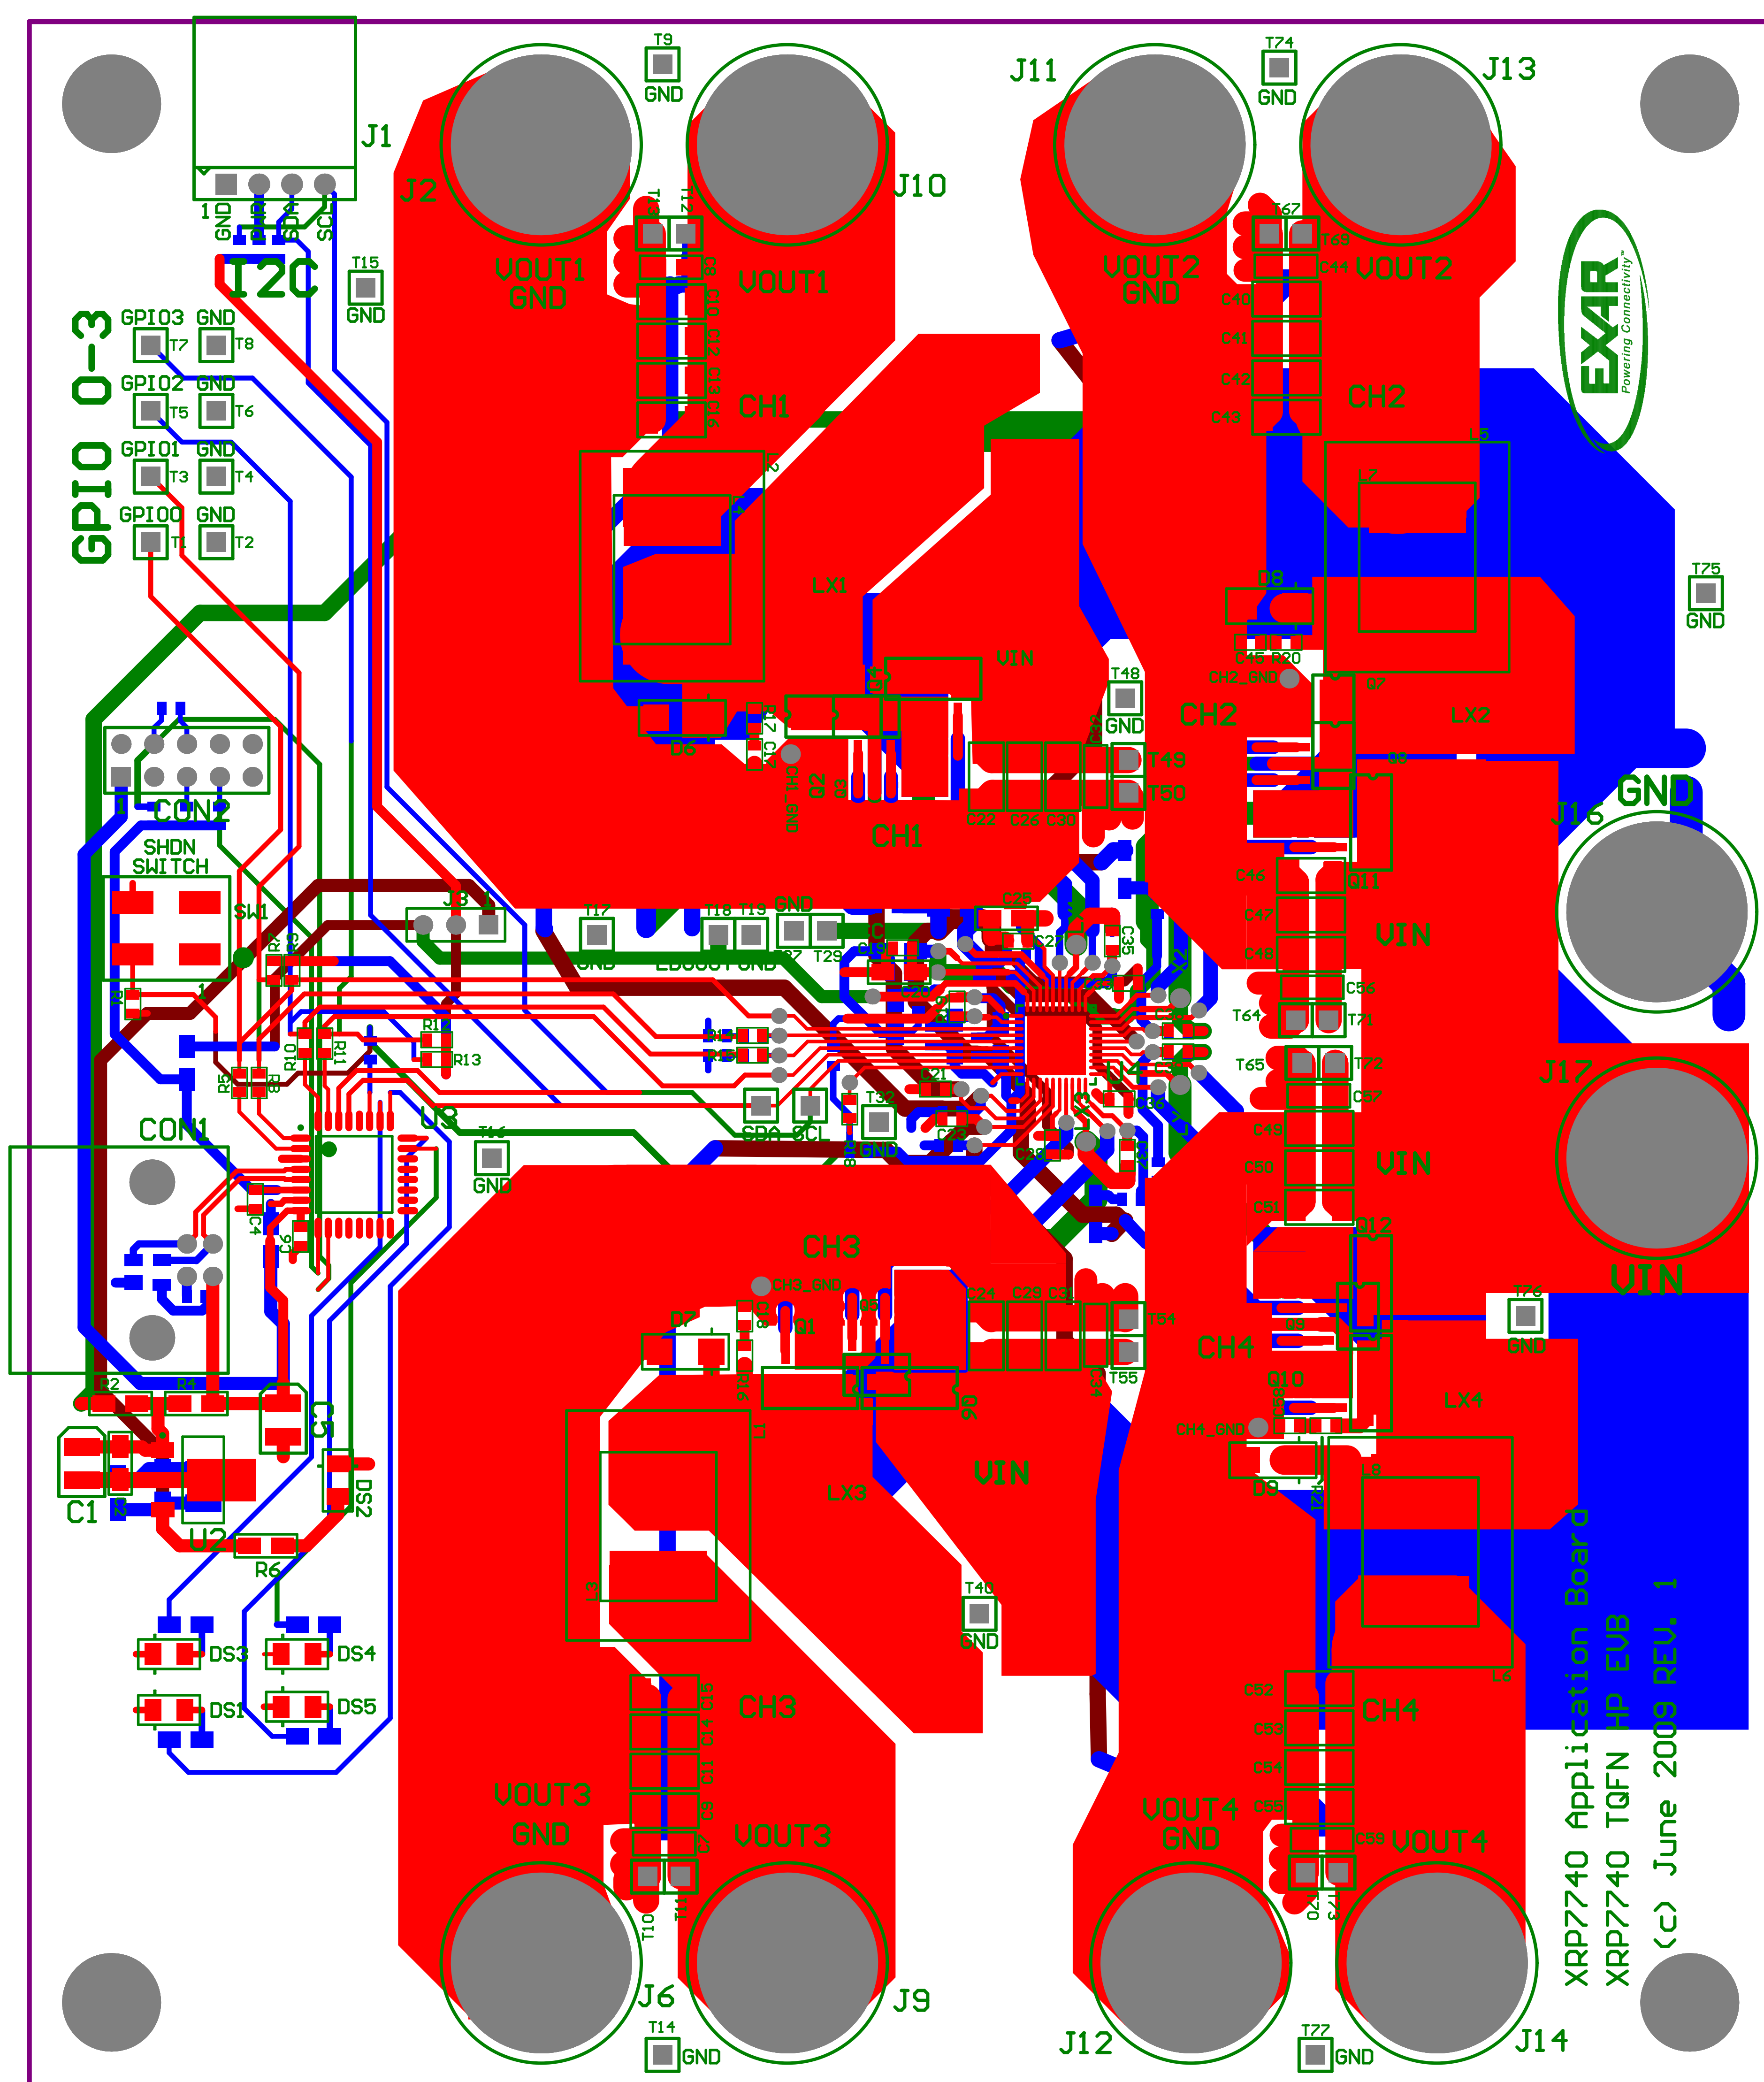

Title XRP7740 TQFN EVB			EXAR 48720 Kato Road Fremont, CA 94538 www.exar.com		
Size: B	Number: 3	Revision: 1			
Date: 9/4/2009	Time: 2:40:18 PM	Sheet 3 of 6	File: C:\SVN_LOCAL_BOARDS\app_xrp7740_tqfn\Board\BuckSupply_CH1.SchDoc		

Title XRP7740 TQFN EVB			EXAR 48720 Kato Road Fremont, CA 94538 www.exar.com		
Size: B	Number: 4	Revision: 1			
Date: 9/4/2009	Time: 2:40:18 PM	Sheet 4 of 6	File: C:\SVN_LOCAL_BOARDS\app_xrp7740_tqfn\Board\BuckSupply_CH2.SchDoc		

Title XRP7740 TQFN EVB			EXAR 48720 Kato Road Fremont, CA 94538 www.exar.com	
Size: B	Number: 5	Revision: 1		
Date: 9/4/2009	Time: 2:40:18 PM	Sheet 5 of 6		
File: C:\SVN_LOCAL_BOARDS\app_xrp7740_tqfn\Board\BuckSupply_CH3.SchDoc				