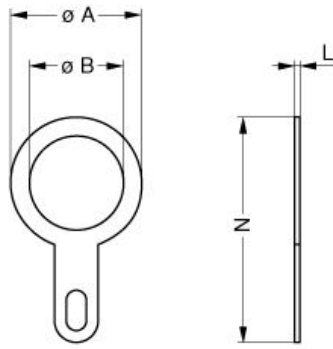

SUMMARY

Wires

Image is for illustrative purpose only

Series	00
Termination type	No contacts / Accessory
IP rating	0
AWG wire size	0.00 - 0.00
Cable Ø	0.00 - 0.00 mm
Status	active

Download

[Request a quote](#)

[Catalog](#)

TECHNICAL DETAILS

Mechanics

Shell Style/Model	GCA*: Earthing washer
Keying	No keying
Housing Material	Brass (CuSnZn plated) washer
Weight	.19 g

Performance

Configuration
Insulator
Rated Current

DRAWINGS

No keying

Dimensions

	A	B	L	N
mm.	9.5	7.1	0.4	18.2
in.	0,37	0,28	0,02	0,72

RECOMMENDED BY LEMO

Tools

Cables

121221			
131221			
151221			
161221			