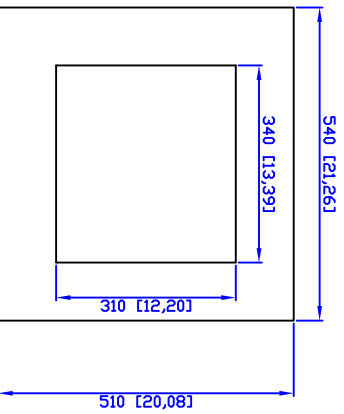

Front

Top

Side

QUEST MANUFACTURING CO.
 11200 NW 138 St., Medley, FL 33178
 WWW.QuestManufacturing.net
 TEL: 305-513-2583 FAX: 305-513-9875

ITEM NO.

WMCT-16-02

Drawn By	Date	Material	C.R.S.	
Checked By	Date	Unit	mm [inch]	
Approved By	Date	Surface Finish	Power Coat	Scale
				1:1