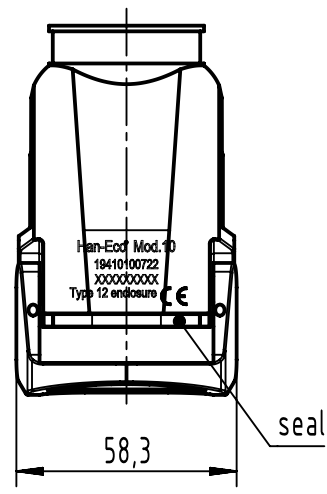

1 2 3 4 5 6

A

B

C

D

	All Dimensions in mm Original Size DIN A4		Scale 1:2	Free size tol.		Ref.	
			Created by 402918	Inspected by 402602	Standardisation 302077	Sub.	
All rights reserved		Department EL PD		Date 2021-02-18	State Final Release		
		Title Han-Eco Mod.10-HCC-M32				Doc-Key / ECM-Nr. 100213389/UGD/008/B 5000001894.95	
D-32339 Espelkamp		Type TB	Number 19 41 010 0722			Rev. B	Page 1/1