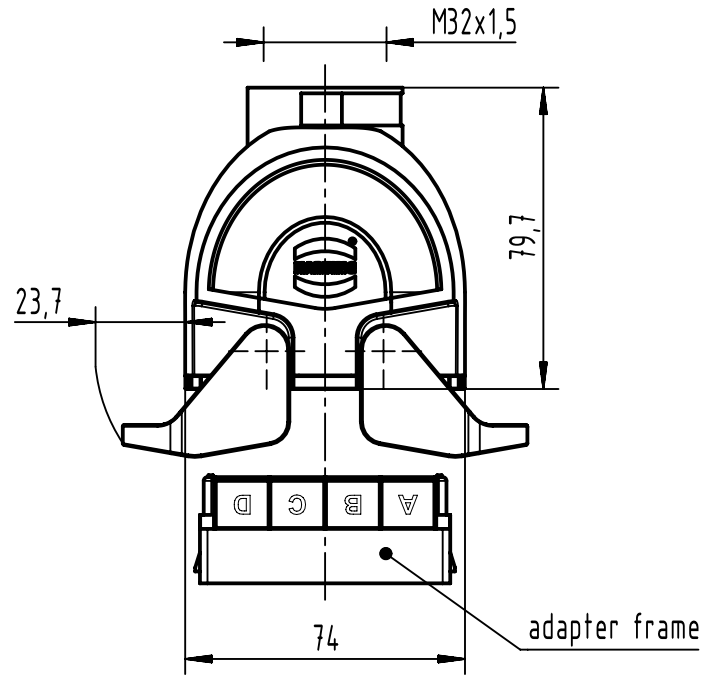

1 2 3 4 5 6

A

B

C

D

	All Dimensions in mm Original Size DIN A4		Scale 1:2	Free size tol.		Ref.	
			Created by 402918	Inspected by 402602	Standardisation 302077	Sub.	
All rights reserved		Department EL PD		Date 2021-02-18	State Final Release		
		Title Han-Eco Mod.10-HCC-M32				Doc-Key / ECM-Nr. 100213389/UGD/008/B 5000001894.95	
D-32339 Espelkamp		Type TB	Number 19 41 010 0722			Rev. B	Page 1/1