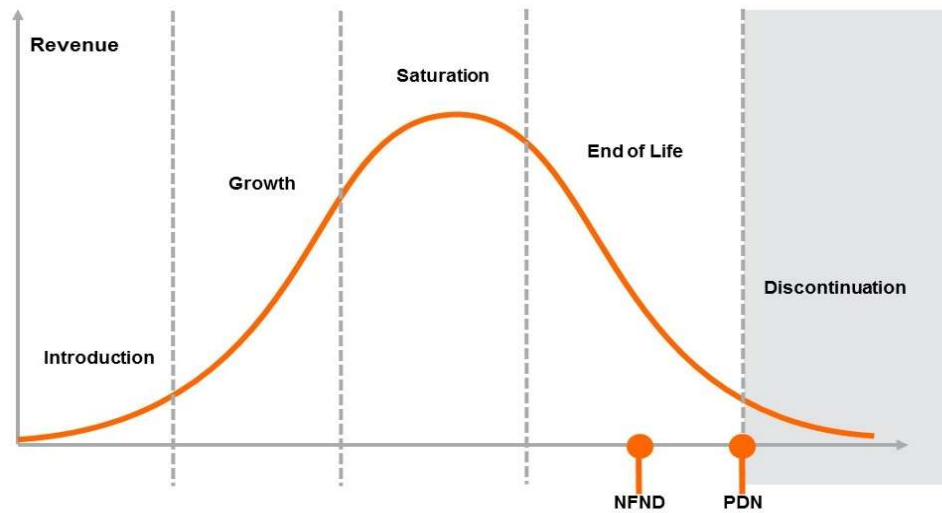

Product Or Individual Q-Code Discontinuation (acc. JEDEC J-STD-048) OS-PDN-2022-061

01 July 2022

Last order: 01 October 2023

Last delivery: 01 April 2024

Please direct your feedback to your local Sales office.

DISCONTINUED				NEW (REPLACEMENT)		
Device	Ordering Code	Brand	Reason for discontinuation	Device	Datasheet Ordering Code	Brand
LV T6SG - Whole Device						
LV T6SG-AA-4-0-20-R18-Z-XX	Q65111A2121	TOPLED	product clearance	t.b.d.	t.b.d.	t.b.d.
LV T6SG-AABB-25-0-20-R18-Z	Q65111A1857	TOPLED	product clearance	t.b.d.	t.b.d.	t.b.d.
LV T6SG-AABB-5-0-20-R18-Z-XX	Q65111A6517	TOPLED	product clearance	t.b.d.	t.b.d.	t.b.d.
LV T6SG-V1AA-45-0-20-R18-Z-TR	Q65111A7579	TOPLED	product clearance	t.b.d.	t.b.d.	t.b.d.
LV T6SG-V1BB-24-0-20-R18-Z	Q65111A2872	TOPLED	product clearance	t.b.d.	t.b.d.	t.b.d.
LV T6SG-V1BB-25-0-20-R18-Z	Q65111A1658	TOPLED	product clearance	t.b.d.	t.b.d.	t.b.d.
LV T6SG-V2AA-23-0-20-R18-SIE	Q65111A7748	TOPLED	product clearance	t.b.d.	t.b.d.	t.b.d.
LV T6SG-V2AA-3-26E6-20-R18-XX	Q65112A1311	TOPLED	product clearance	t.b.d.	t.b.d.	t.b.d.
LV T6SG-V2AB-34-26E6-20-R18-Z-XX	Q65111A9385	TOPLED	product clearance	t.b.d.	t.b.d.	t.b.d.
LV T6SG-V2AB-45-0-20-R18-Z	Q65111A5026	TOPLED	product clearance	t.b.d.	t.b.d.	t.b.d.
LV T6SG-V2BA-24-0-20-R18-Z	Q65111A6918	TOPLED	product clearance	t.b.d.	t.b.d.	t.b.d.