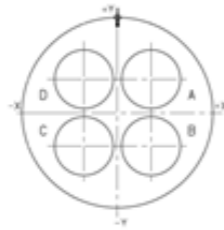

FORMAT	SOURIAU DRG N° 8D521J48PC-C		SHEET
A3			1/2

4
3
2
1

4
3
2
1

Contact Layout

48

4#8 Power

21-48		
Ctc	X	Y
A	4.57	4.57
B	4.57	-4.57
C	-4.57	-4.57
D	-4.57	4.57

SOURIAU shall not be liable for any non-conformity or damage due to a use of the Products which does not comply with the Specifications issued by either of the Parties or by a third party (professional recommendation, technical notice.)