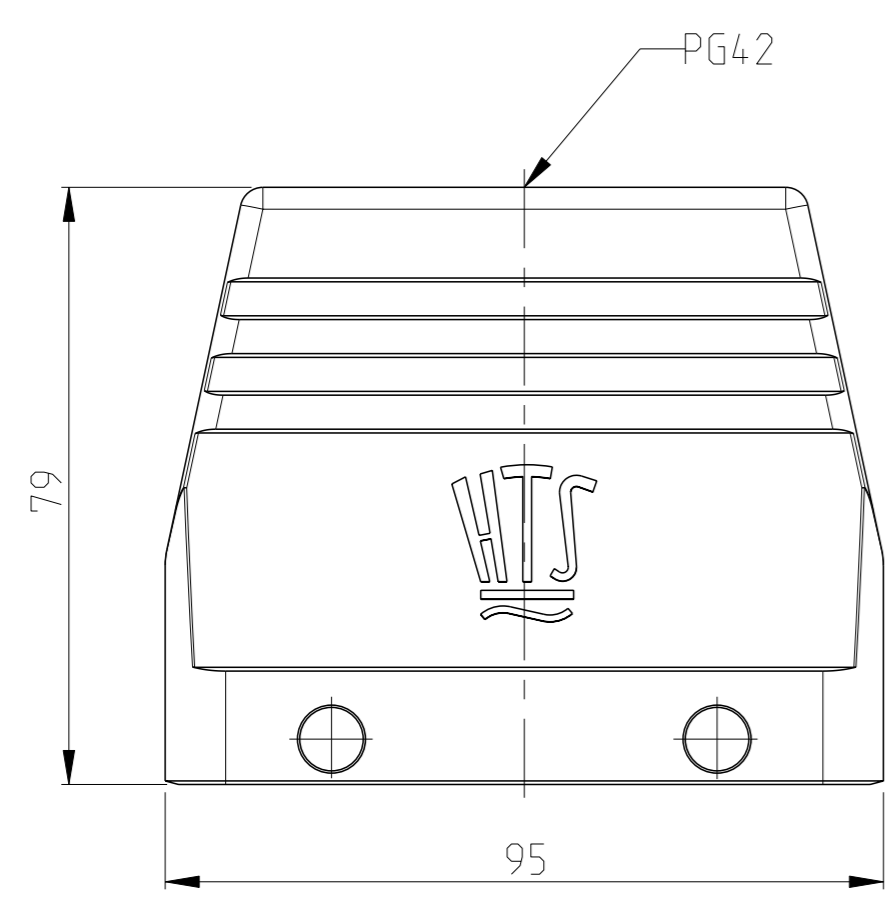

REVISIONS				
#	DATE	DESCRIPTION	DATE	OWN APVD
C2	24AUG10	ECR-10-007735	RK	SRE
C3	02MAR2016	ECR-16-002308	GM	JB
C4	18AUG2017	ECR-16-015318	GR	MKO
C5	11JAN2018	REVISED PER ECR-17-013084	SRG	MKO

1. NOTES
1. PART SHALL BE FREE AND CLEAN OF BURRS AND OTHER FOREIGN MATERIAL
  2. PACKAGING: QUANTITY 3 PIECES
  3. VARNISHING INSIDE HOUSING NOT REQUIRED

QTY	DESCRIPTION	MATERIAL	SURFACE	COLOR	ITEM	NOTES
1	HOOD	ALUMINIUM		GREY	20	
1	HOOD	ALUMINIUM		GREY	19	
2	CLIP SPRING RIGHT	STEEL	ZINC PLATED	BLUE	18	
2	CLIP SPRING RIGHT	STEEL	ZINC PLATED	BLUE	17	
2	CLIP SPRING LEFT	STAINLESS STEEL	BLANC		16	
2	CLIP SPRING LEFT	STEEL	ZINC PLATED	BLUE	15	
2	CLIP BOLT LB	STAINLESS STEEL	BLANC		14	
4	CLIP BOLT VS	STEEL	ZINC PLATED	BLUE	13	
2	SLIDE SPOOL	STAINLESS STEEL	BLANC		12	
2	CLIP BOLT	STAINLESS STEEL	BLANC		11	
2	CLIP BOLT	STAINLESS STEEL	BLANC		10	
2	LOCKING CLIP	STEEL	ZINC PLATED	BLUE	9	
2	LOCKING CLIP	STEEL	ZINC PLATED	BLUE	8	
2	CLIP POSITIONER				7	
2	CLIP POSITIONER				6	
1	HOOD	ALUMINIUM	ALUMINIUM OXID	BLACK	5	NEUTRAL
1	HOOD	ALUMINIUM		GREY	4	
1	HOOD	ALUMINIUM	ALUMINIUM OXID	BLACK	3	
1	HOOD	ALUMINIUM		GREY	2	NEUTRAL
1	HOOD	ALUMINIUM		GREY	1	
0-3	DESCRIPTION	MATERIAL	SURFACE	COLOR	ITEM	NOTES
0-2	HB-32.STO.1.42.G					
2-7	HB-32.STO-VS.1.29.G					
1-7	HB-K.32.STO-VS.1.29.G					
2-6	HB.32.STO.1.29.G					
1-6	HB-K.32.STO.1.29.G					
2-1	HB.32.STO.1.29.G					
1-1	HB-K.32.STO.1.29.G					
0-1	HB.32.STO-GR.1.29.G					
0-3	HB-K.32.STO-GR.1.29.G					
0-2	HB.32.ST					
2-7	HB.32.ST-GR					

THIS DRAWING IS A CONTROLLED DOCUMENT. OWN: R. SCHNEIDER 12MAY2009
CHK: T. SCHNURPFEL 12MAY2009

DIMENSIONS: mm TOLERANCES UNLESS OTHERWISE SPECIFIED: 0 PLC ±, 1 PLC ±, 2 PLC ±, 3 PLC ±, 4 PLC ±, ANGLES FINISH #1*

MATERIAL: - FINISH: -

APVD: - NAME: HOOD HB.32.STO
PRODUCT SPEC: - APPLICATION SPEC: -
SIZE: A1 CAGE CODE: 00779 DRAWING NO: 1102351
WEIGHT: - RESTRICTED TO: -
CUSTOMER DRAWING SCALE: 5:1 SHEET: 1 OF 1 REV: C5

STE TE Connectivity