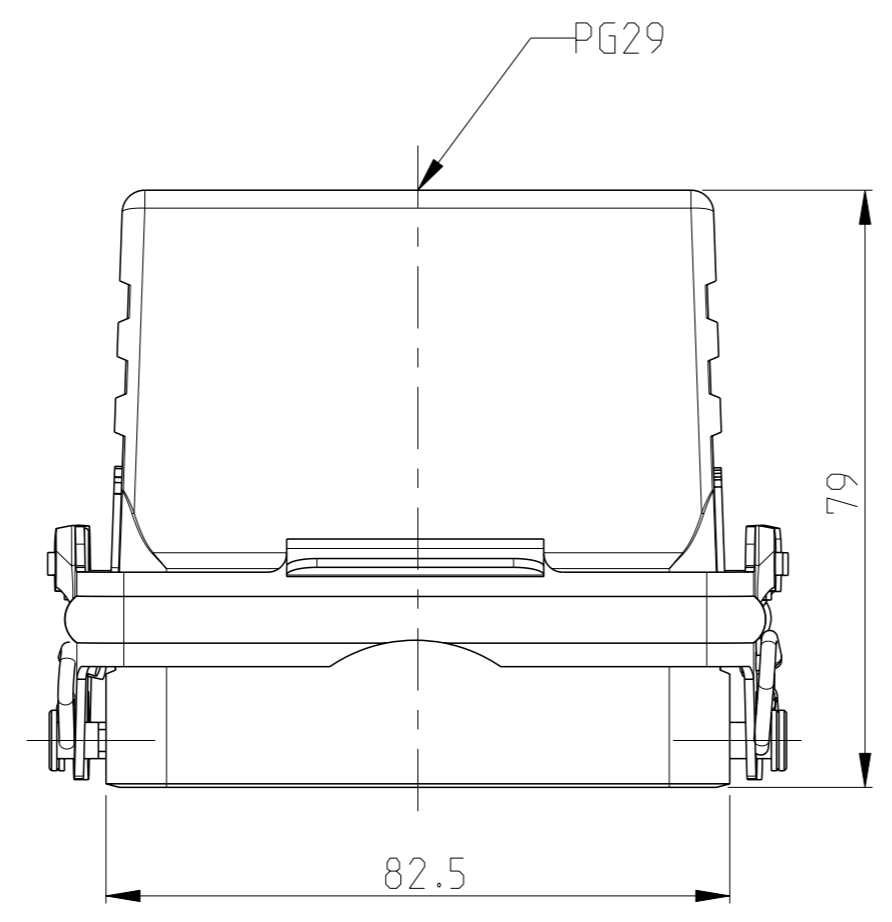

REVISIONS				
#	DATE	DESCRIPTION	DATE	OWN APVD
C2	24AUG10	ECR-10-007735	RK	SRE
C3	02MAR2016	ECR-16-002308	GM	JB
C4	18AUG2017	ECR-16-015318	GR	MKO
C5	11JAN2018	REVISED PER ECR-17-013084	SRG	MKO

- NOTES
- PART SHALL BE FREE AND CLEAN OF BURRS AND OTHER FOREIGN MATERIAL
  - PACKAGING: QUANTITY 3 PIECES
  - VARNISHING INSIDE HOUSING NOT REQUIRED

QTY	DESCRIPTION	MATERIAL	SURFACE	COLOR	ITEM	NOTES
1	HOOD	ALUMINIUM		GREY	20	
1	HOOD	ALUMINIUM		GREY	19	
2	CLIP SPRING RIGHT	STEEL	ZINC PLATED	BLUE	18	
2	CLIP SPRING RIGHT	STEEL	ZINC PLATED	BLUE	17	
2	CLIP SPRING LEFT	STAINLESS STEEL	BLANC		16	
2	CLIP SPRING LEFT	STEEL	ZINC PLATED	BLUE	15	
2	CLIP BOLT LB	STAINLESS STEEL	BLANC		14	
4	CLIP BOLT VS	STEEL	ZINC PLATED	BLUE	13	
2	SLIDE SPOOL	STAINLESS STEEL	BLANC		12	
2	CLIP BOLT	STAINLESS STEEL	BLANC		11	
2	CLIP BOLT	STAINLESS STEEL	BLANC		10	
2	LOCKING CLIP	STEEL	ZINC PLATED	BLUE	9	
2	LOCKING CLIP	STEEL	ZINC PLATED	BLUE	8	
2	CLIP POSITIONER				7	
2	CLIP POSITIONER				6	
1	HOOD	ALUMINIUM	ALUMINIUM OXID	BLACK	5	NEUTRAL
1	HOOD	ALUMINIUM		GREY	4	
1	HOOD	ALUMINIUM	ALUMINIUM OXID	BLACK	3	
1	HOOD	ALUMINIUM		GREY	2	NEUTRAL
1	HOOD	ALUMINIUM		GREY	1	
0-3	DESCRIPTION	MATERIAL	SURFACE	COLOR	ITEM	NOTES
0-2	HB-32.STO.1.42.G					
2-7	HB-32.STO-VS.1.29.G					
1-7	HB-K.32.STO-VS.1.29.G					
2-6	HB.32.STO.1.29.G					
1-6	HB-K.32.STO.1.29.G					
2-1	HB.32.STO.1.29.G					
1-1	HB-K.32.STO.1.29.G					
0-1	HB.32.STO-GR.1.29.G					
0-3	HB-K.32.STO-GR.1.29.G					
0-2	HB.32.ST					
2-7	HB.32.ST-GR					

THIS DRAWING IS A CONTROLLED DOCUMENT. OWN: R. SCHNEIDER 12MAY2009  
 CHK: T. SCHNURPFEL 12MAY2009

DIMENSIONS: mm TOLERANCES UNLESS OTHERWISE SPECIFIED: 0 PLC ±, 1 PLC ±, 2 PLC ±, 3 PLC ±, 4 PLC ±, ANGLES FINISH #1\*

MATERIAL: - FINISH: -

APVD: - NAME: HOOD HB.32.STO  
 PRODUCT SPEC: - APPLICATION SPEC: -  
 SIZE: A1 CAGE CODE: 00779 DRAWING NO: 1102351  
 WEIGHT: - RESTRICTED TO: -  
 CUSTOMER DRAWING SCALE: 5:1 SHEET: 1 OF 1 REV: C5