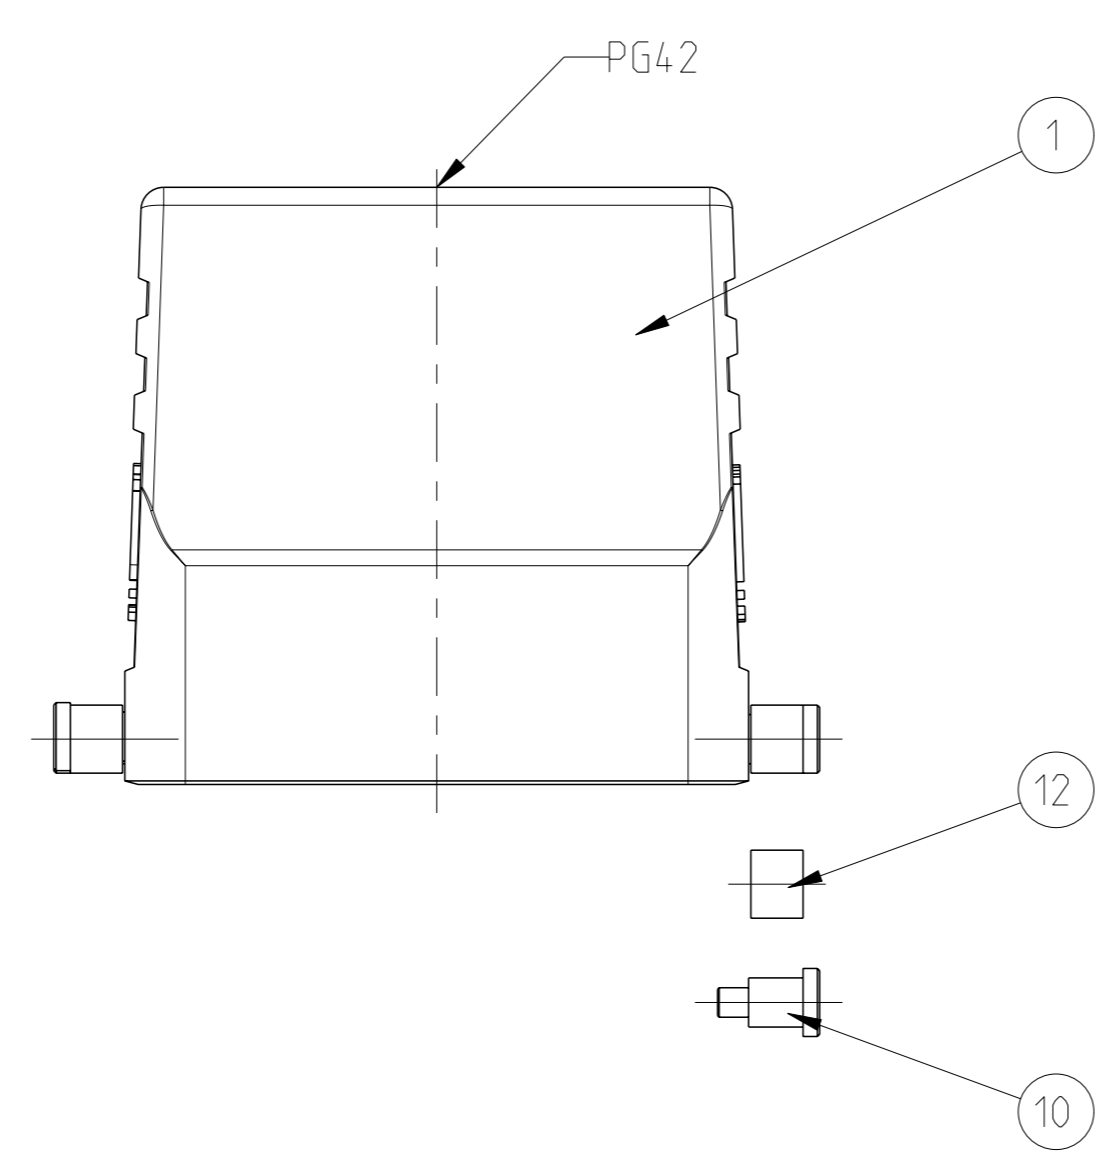

REVISIONS				
#	DATE	DESCRIPTION	DATE	OWN APVD
C2	24AUG10	ECR-10-007735	RK	SRE
C3	02MAR2016	ECR-16-002308	GM	JB
C4	18AUG2017	ECR-16-015318	GR	MKO
C5	11JAN2018	REVISED PER ECR-17-013084	SRG	MKO

- NOTES
- PART SHALL BE FREE AND CLEAN OF BURRS AND OTHER FOREIGN MATERIAL
  - PACKAGING: QUANTITY 3 PIECES
  - VARNISHING INSIDE HOUSING NOT REQUIRED

QTY	DESCRIPTION	MATERIAL	SURFACE	COLOR	ITEM	NOTES
1	HOOD	ALUMINIUM		GREY	20	
1	HOOD	ALUMINIUM		GREY	19	
2	CLIP SPRING RIGHT	STEEL	ZINC PLATED	BLUE	18	
2	CLIP SPRING RIGHT	STEEL	ZINC PLATED	BLUE	17	
2	CLIP SPRING LEFT	STAINLESS STEEL	BLANC		16	
2	CLIP SPRING LEFT	STEEL	ZINC PLATED	BLUE	15	
2	CLIP BOLT LB	STAINLESS STEEL	BLANC		14	
4	CLIP BOLT VS	STEEL	ZINC PLATED	BLUE	13	
2	SLIDE SPOOL	STAINLESS STEEL	BLANC		12	
2	CLIP BOLT	STAINLESS STEEL	BLANC		11	
2	CLIP BOLT	STAINLESS STEEL	BLANC		10	
2	LOCKING CLIP	STEEL	ZINC PLATED	BLUE	9	
2	LOCKING CLIP	STEEL	ZINC PLATED	BLUE	8	
2	CLIP POSITIONER				7	
2	CLIP POSITIONER				6	
1	HOOD	ALUMINIUM	ALUMINIUM OXID	BLACK	5	NEUTRAL
1	HOOD	ALUMINIUM		GREY	4	
1	HOOD	ALUMINIUM	ALUMINIUM OXID	BLACK	3	
1	HOOD	ALUMINIUM		GREY	2	NEUTRAL
1	HOOD	ALUMINIUM		GREY	1	
0-3	DESCRIPTION	MATERIAL	SURFACE	COLOR	ITEM	NOTES
0-2	HB-32.STO.1.42.G					
2-7	HB-32.STO-VS.1.29.G					
1-7	HB-K.32.STO-VS.1.29.G					
2-6	HB.32.STO.1.29.G					
1-6	HB-K.32.STO.1.29.G					
2-1	HB.32.STO.1.29.G					
1-1	HB-K.32.STO.1.29.G					
0-1	HB.32.STO-GR.1.29.G					
0-3	HB-K.32.STO-GR.1.29.G					
0-2	HB.32.ST					
2-7	HB.32.ST-GR					

THIS DRAWING IS A CONTROLLED DOCUMENT. OWN: R. SCHNEIDER 12MAY2009  
 CHK: T. SCHNURPFEL 12MAY2009

DIMENSIONS: mm TOLERANCES UNLESS OTHERWISE SPECIFIED: 0 PLC ±, 1 PLC ±, 2 PLC ±, 3 PLC ±, 4 PLC ±, ANGLES FINISH #1\*

MATERIAL: - FINISH: -

APVD: - NAME: HOOD HB.32.STO  
 PRODUCT SPEC: - APPLICATION SPEC: -  
 SIZE: A1 CAGE CODE: 00779 DRAWING NO: 1102351  
 WEIGHT: - RESTRICTED TO: -  
 CUSTOMER DRAWING SCALE: 5:1 SHEET: 1 OF 1 REV: C5