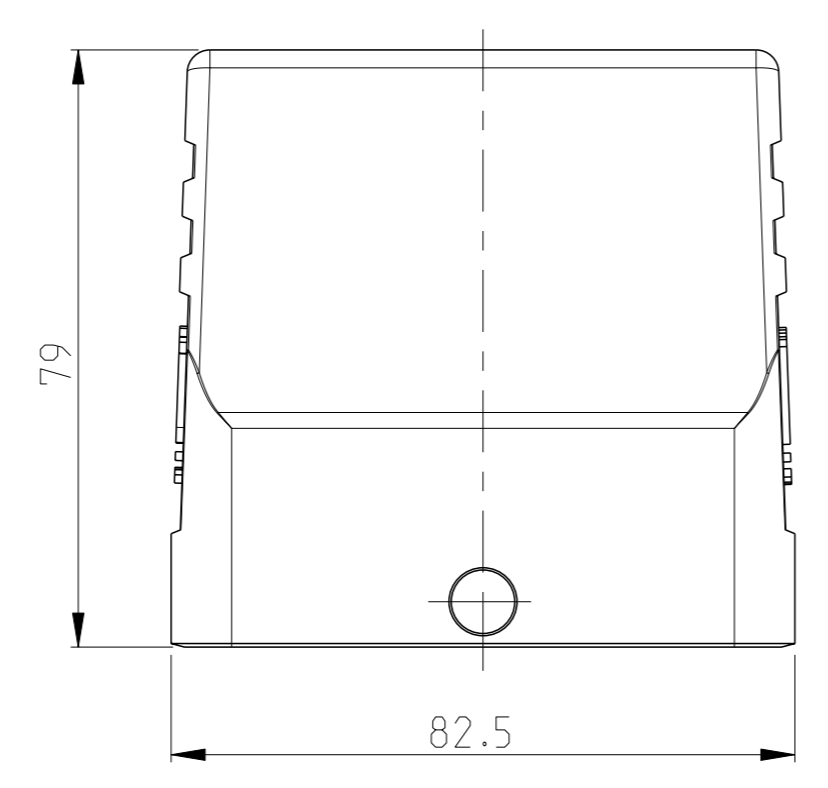

REVISIONS				
#	DATE	DESCRIPTION	DATE	OWN APVD
C2	24AUG10	ECR-10-007735	RK	SRE
C3	02MAR2016	ECR-16-002308	GM	JB
C4	18AUG2017	ECR-16-015318	GR	MKO
C5	11JAN2018	REVISED PER ECR-17-013084	SRG	MKO

1. NOTES
1. PART SHALL BE FREE AND CLEAN OF BURRS AND OTHER FOREIGN MATERIAL
  2. PACKAGING: QUANTITY 3 PIECES
  3. VARNISHING INSIDE HOUSING NOT REQUIRED

QTY	DESCRIPTION	MATERIAL	SURFACE	COLOR	ITEM	NOTES
1	HOOD	ALUMINIUM		GREY	20	
1	HOOD	ALUMINIUM		GREY	19	
2	CLIP SPRING RIGHT	STEEL	ZINC PLATED	BLUE	18	
2	CLIP SPRING RIGHT	STEEL	ZINC PLATED	BLUE	17	
2	CLIP SPRING LEFT	STAINLESS STEEL	BLANC		16	
2	CLIP SPRING LEFT	STEEL	ZINC PLATED	BLUE	15	
2	CLIP BOLT LB	STAINLESS STEEL	BLANC		14	
4	CLIP BOLT VS	STEEL	ZINC PLATED	BLUE	13	
2	SLIDE SPOOL	STAINLESS STEEL	BLANC		12	
2	CLIP BOLT	STAINLESS STEEL	BLANC		11	
2	CLIP BOLT	STAINLESS STEEL	BLANC		10	
2	LOCKING CLIP	STEEL	ZINC PLATED	BLUE	9	
2	LOCKING CLIP	STEEL	ZINC PLATED	BLUE	8	
2	CLIP POSITIONER				7	
2	CLIP POSITIONER				6	
1	HOOD	ALUMINIUM	ALUMINIUM OXID	BLACK	5	NEUTRAL
1	HOOD	ALUMINIUM		GREY	4	
1	HOOD	ALUMINIUM	ALUMINIUM OXID	BLACK	3	
1	HOOD	ALUMINIUM		GREY	2	NEUTRAL
1	HOOD	ALUMINIUM		GREY	1	
0-3	DESCRIPTION	MATERIAL	SURFACE	COLOR	ITEM	NOTES
0-2	HB-32.STO.1.42.G					
2-7	HB-32.STO-VS.1.29.G					
1-7	HB-K.32.STO-VS.1.29.G					
2-6	HB.32.STO.1.29.G					
1-6	HB-K.32.STO.1.29.G					
2-1	HB.32.STO.1.29.G					
1-1	HB-K.32.STO.1.29.G					
0-1	HB.32.STO-GR.1.29.G					
0-3	HB-K.32.STO-GR.1.29.G					
0-2	HB.32.ST					
2-7	HB.32.ST-GR					

THIS DRAWING IS A CONTROLLED DOCUMENT. OWN: R. SCHNEIDER 12MAY2009
CHK: T. SCHNURPFEL 12MAY2009

DIMENSIONS: mm TOLERANCES UNLESS OTHERWISE SPECIFIED: 0 PLC ±, 1 PLC ±, 2 PLC ±, 3 PLC ±, 4 PLC ±, ANGLES FINISH #1*

MATERIAL: - FINISH: -

APVD: - NAME: HOOD HB.32.STO
PRODUCT SPEC: - APPLICATION SPEC: -
SIZE: A1 CAGE CODE: 00779 DRAWING NO: 1102351
WEIGHT: - RESTRICTED TO: -
CUSTOMER DRAWING SCALE: 5:1 SHEET: 1 OF 1 REV: C5

STE TE Connectivity