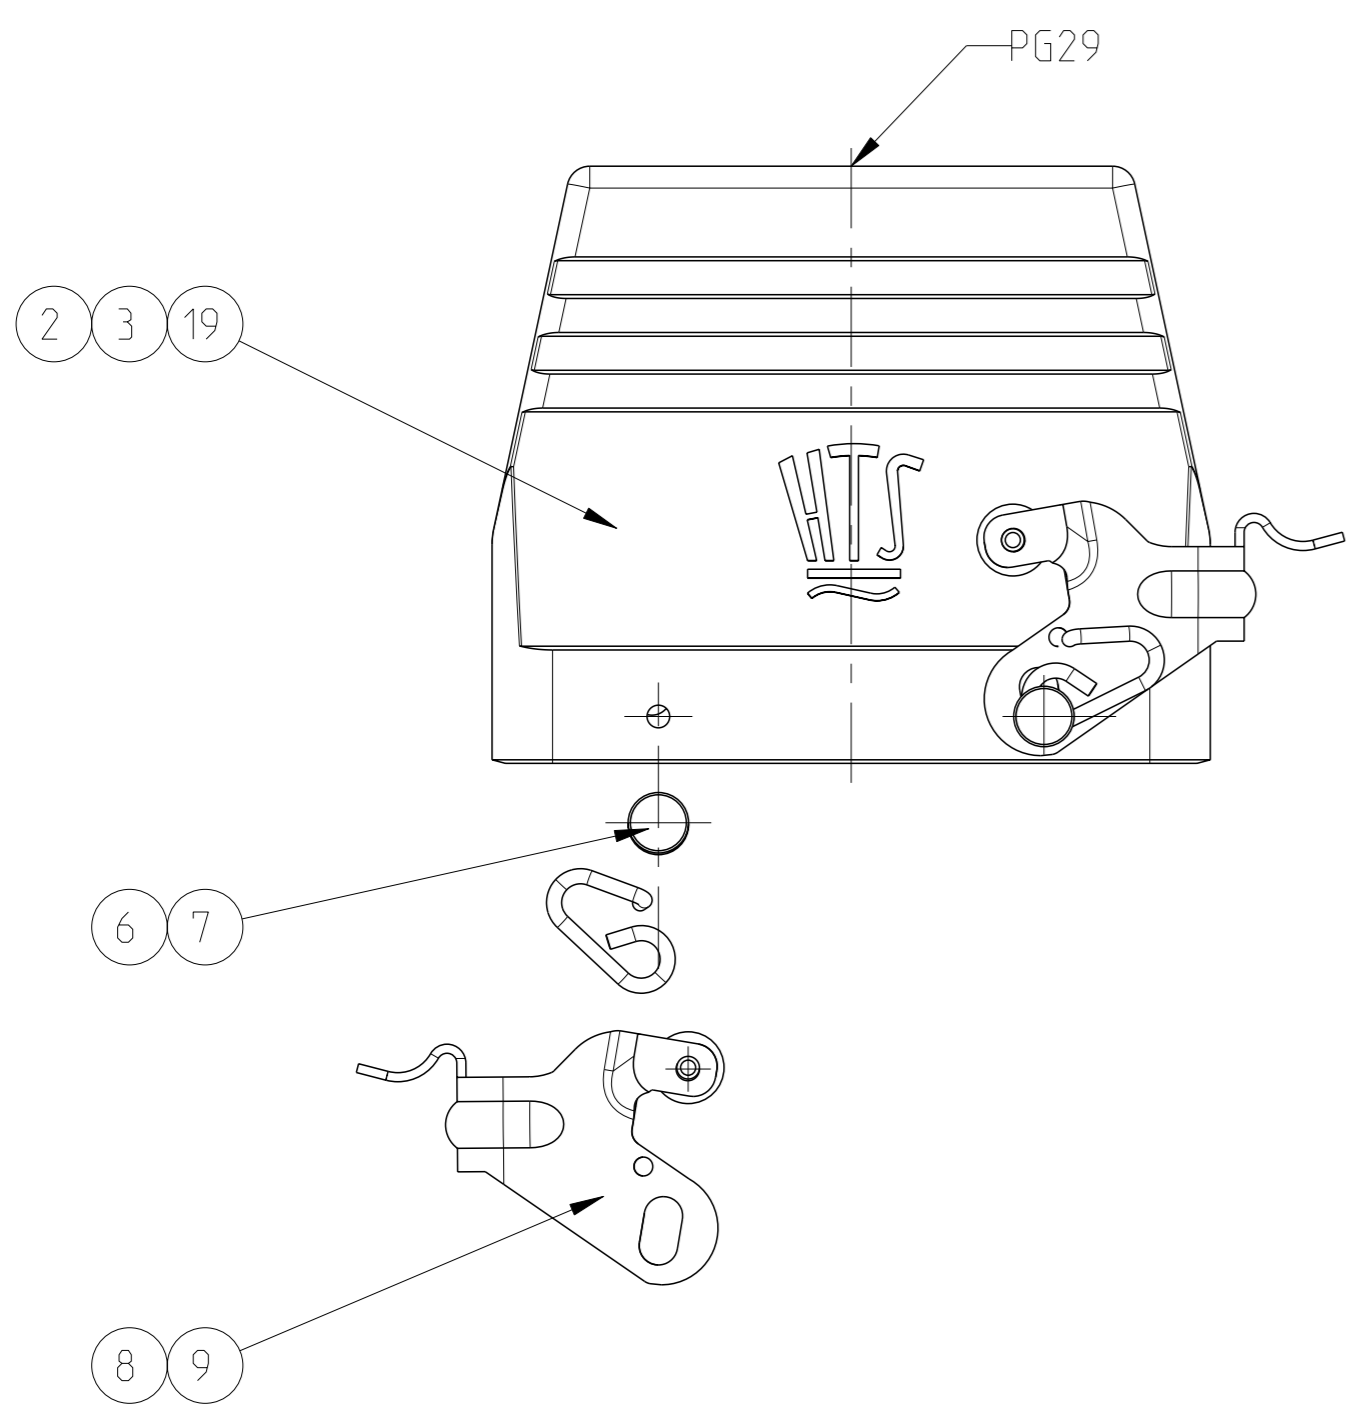

REVISIONS				
#	DATE	DESCRIPTION	DATE	OWN APVD
C2	24AUG10	ECR-10-007735	RK	SRE
C3	02MAR2016	ECR-16-002308	GM	JB
C4	18AUG2017	ECR-16-015318	GR	MKO
C5	11JAN2018	REVISED PER ECR-17-013084	SRG	MKO

- NOTES
- PART SHALL BE FREE AND CLEAN OF BURRS AND OTHER FOREIGN MATERIAL
  - PACKAGING: QUANTITY 3 PIECES
  - VARNISHING INSIDE HOUSING NOT REQUIRED

QTY	DESCRIPTION	MATERIAL	SURFACE	COLOR	ITEM	NOTES
1	HOOD	ALUMINIUM		GREY	20	
1	HOOD	ALUMINIUM		GREY	19	
2	CLIP SPRING RIGHT	STEEL	ZINC PLATED	BLUE	18	
2	CLIP SPRING RIGHT	STEEL	ZINC PLATED	BLUE	17	
2	CLIP SPRING LEFT	STAINLESS STEEL	BLANC		16	
2	CLIP SPRING LEFT	STEEL	ZINC PLATED	BLUE	15	
2	CLIP BOLT LB	STAINLESS STEEL	BLANC		14	
4	CLIP BOLT VS	STEEL	ZINC PLATED	BLUE	13	
2	SLIDE SPOOL	STAINLESS STEEL	BLANC		12	
2	CLIP BOLT	STAINLESS STEEL	BLANC		11	
2	CLIP BOLT	STAINLESS STEEL	BLANC		10	
2	LOCKING CLIP	STEEL	ZINC PLATED	BLUE	9	
2	LOCKING CLIP	STEEL	ZINC PLATED	BLUE	8	
2	CLIP POSITIONER				7	
2	CLIP POSITIONER				6	
1	HOOD	ALUMINIUM	ALUMINIUM OXID	BLACK	5	NEUTRAL
1	HOOD	ALUMINIUM		GREY	4	
1	HOOD	ALUMINIUM	ALUMINIUM OXID	BLACK	3	
1	HOOD	ALUMINIUM		GREY	2	NEUTRAL
1	HOOD	ALUMINIUM		GREY	1	
0-3	DESCRIPTION	MATERIAL	SURFACE	COLOR	ITEM	NOTES
0-2	HB-32.STO.1.42.G					
2-7	HB-32.STO-VS.1.29.G					
1-7	HB-K.32.STO-VS.1.29.G					
2-6	HB.32.STO.1.29.G					
1-6	HB-K.32.STO.1.29.G					
2-1	HB.32.STO.1.29.G					
1-1	HB-K.32.STO.1.29.G					
0-1	HB.32.STO-GR.1.29.G					
0-3	HB-K.32.STO-GR.1.29.G					
0-2	HB.32.ST					
2-7	HB.32.ST-GR					

THIS DRAWING IS A CONTROLLED DOCUMENT. OWN: R. SCHNEIDER 12MAY2009  
 CHK: T. SCHNURPFEL 12MAY2009

DIMENSIONS: mm TOLERANCES UNLESS OTHERWISE SPECIFIED: 0 PLC ±, 1 PLC ±, 2 PLC ±, 3 PLC ±, 4 PLC ±, ANGLES FINISH #1\*

MATERIAL: - FINISH: -

APVD: - NAME: HOOD HB.32.STO  
 PRODUCT SPEC: - APPLICATION SPEC: -  
 SIZE: A1 CAGE CODE: 00779 DRAWING NO: 1102351  
 WEIGHT: - RESTRICTED TO: -  
 CUSTOMER DRAWING SCALE: 5:1 SHEET: 1 OF 1 REV: C5