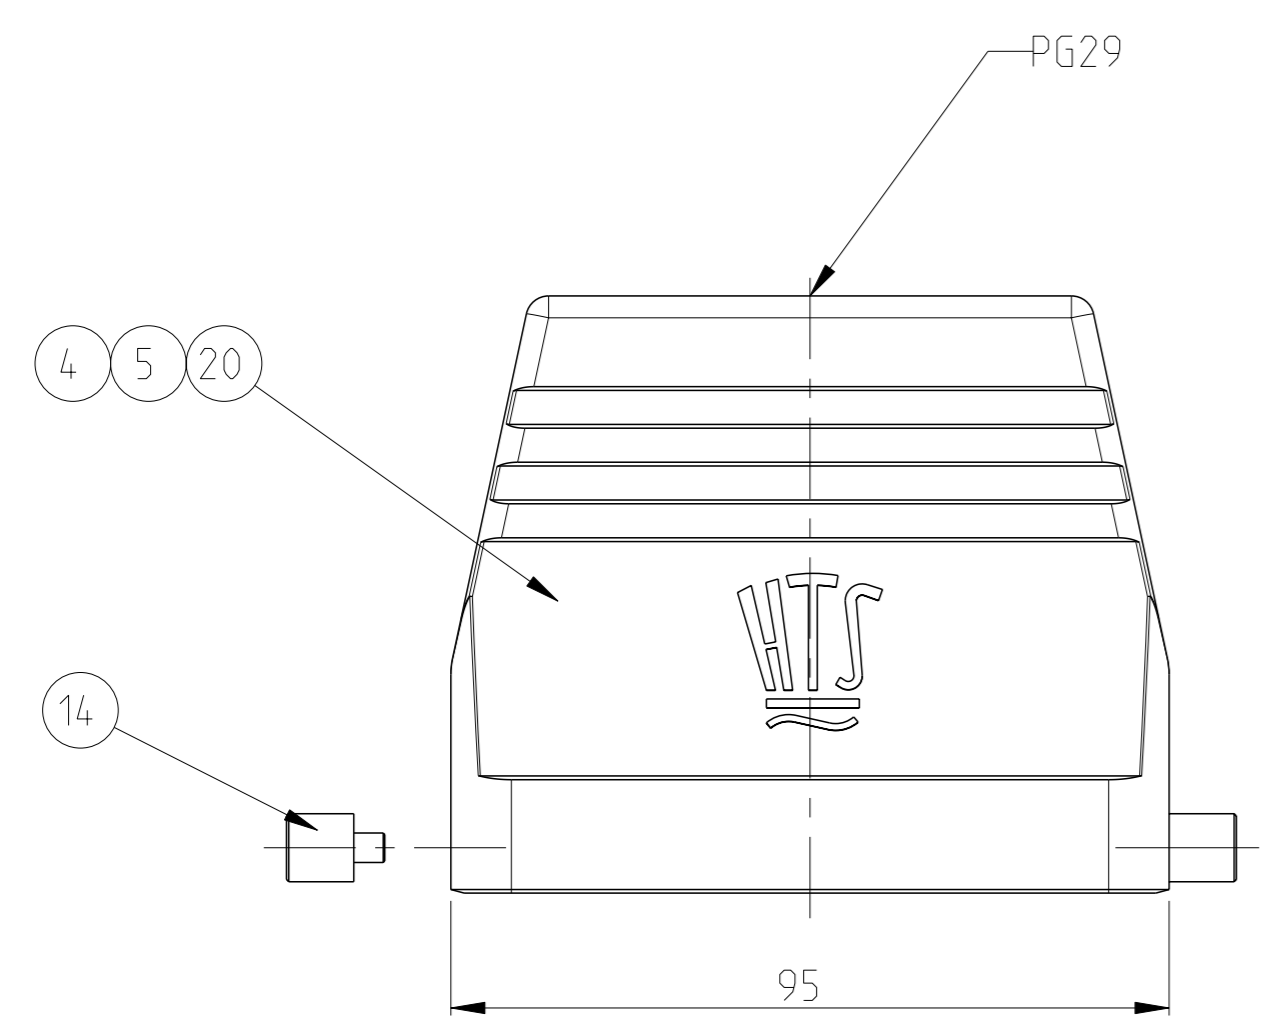

REVISIONS				
#	DATE	DESCRIPTION	DATE	OWN APVD
C2	24AUG10	ECR-10-007735	RK	SRE
C3	02MAR2016	ECR-16-002308	GM	JB
C4	18AUG2017	ECR-16-015318	GR	MKO
C5	11JAN2018	REVISED PER ECR-17-013084	SRG	MKO

1. NOTES
1. PART SHALL BE FREE AND CLEAN OF BURRS AND OTHER FOREIGN MATERIAL
  2. PACKAGING: QUANTITY 3 PIECES
  3. VARNISHING INSIDE HOUSING NOT REQUIRED

QTY	DESCRIPTION	MATERIAL	SURFACE	COLOR	ITEM	NOTES
1	HOOD	ALUMINIUM		GREY	20	
1	HOOD	ALUMINIUM		GREY	19	
2	CLIP SPRING RIGHT	STEEL	ZINC PLATED	BLUE	18	
2	CLIP SPRING RIGHT	STEEL	ZINC PLATED	BLUE	17	
2	CLIP SPRING LEFT	STAINLESS STEEL	BLANC		16	
2	CLIP SPRING LEFT	STEEL	ZINC PLATED	BLUE	15	
2	CLIP BOLT LB	STAINLESS STEEL	BLANC		14	
4	CLIP BOLT VS	STEEL	ZINC PLATED	BLUE	13	
2	SLIDE SPOOL	STAINLESS STEEL	BLANC		12	
2	CLIP BOLT	STAINLESS STEEL	BLANC		11	
2	CLIP BOLT	STAINLESS STEEL	BLANC		10	
2	LOCKING CLIP	STEEL	ZINC PLATED	BLUE	9	
2	LOCKING CLIP	STEEL	ZINC PLATED	BLUE	8	
2	CLIP POSITIONER				7	
2	CLIP POSITIONER				6	
1	HOOD	ALUMINIUM	ALUMINIUM OXID	BLACK	5	NEUTRAL
1	HOOD	ALUMINIUM		GREY	4	
1	HOOD	ALUMINIUM	ALUMINIUM OXID	BLACK	3	
1	HOOD	ALUMINIUM		GREY	2	NEUTRAL
1	HOOD	ALUMINIUM		GREY	1	
0-3	DESCRIPTION	MATERIAL	SURFACE	COLOR	ITEM	NOTES
0-2	HB-32.STO.1.42.G					
2-7	HB-32.STO-VS.1.29.G					
1-7	HB-K.32.STO-VS.1.29.G					
2-6	HB.32.STO.1.29.G					
1-6	HB-K.32.STO.1.29.G					
2-1	HB.32.STO.1.29.G					
1-1	HB-K.32.STO.1.29.G					
0-1	HB.32.STO-GR.1.29.G					
0-3	HB-K.32.STO-GR.1.29.G					
0-2	HB.32.ST					
2-7	HB.32.ST-GR					

THIS DRAWING IS A CONTROLLED DOCUMENT. OWN: R. SCHNEIDER 12MAY2009
CHK: T. SCHNURPFEL 12MAY2009

DIMENSIONS: mm TOLERANCES UNLESS OTHERWISE SPECIFIED: 0 PLC ±, 1 PLC ±, 2 PLC ±, 3 PLC ±, 4 PLC ±, ANGLES FINISH #1*

MATERIAL: - FINISH: -

APVD: - NAME: HOOD HB.32.STO
PRODUCT SPEC: - APPLICATION SPEC: -
SIZE: A1 CAGE CODE: 00779 DRAWING NO: 1102351
WEIGHT: - RESTRICTED TO: -
CUSTOMER DRAWING SCALE: 5:1 SHEET: 1 OF 1 REV: C5

STE TE Connectivity