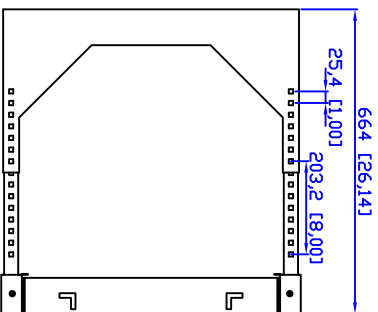

BACK

FRONT

SIDE AT MINIMUM DEPTH

SIDE AT MAXIMUM DEPTH

Top

QUEST MANUFACTURING CO.
 11200 NW 138 St., Medley, FL 33178
 WWW.QuestManufacturing.net
 TEL: 305-513-8583 FAX: 305-513-9875

ITEM NO.

SR1921-12-02

Drawn By	Date	Material	C.R.S.	
Checked By	Date	Unit	mm [inch]	
Approved By	Date	Surface Finish	Power Coat	Scale
				1:1