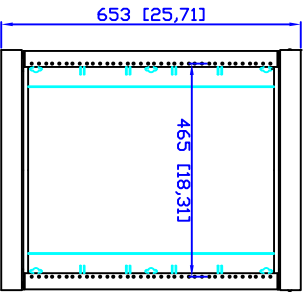

BACK

FRONT

SIDE AT MINIMUM DEPTH

SIDE AT MAXIMUM DEPTH

Top

QUEST MANUFACTURING CO.
 11200 NW 138 St., Medley, FL 33178
 WWW.QuestManufacturing.net
 TEL: 305-513-8583 FAX: 305-513-9875

ITEM NO.

SR1921-12-02

Drawn By	Date	Material	C.R.S.	
Checked By	Date	Unit	mm [inch]	
Approved By	Date	Surface Finish	Power Coat	Scale
				1:1