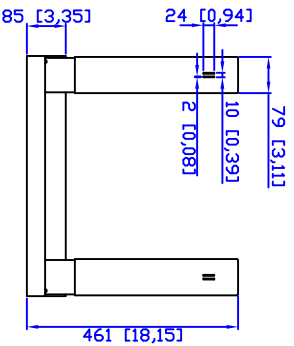

BACK

FRONT

SIDE AT MINIMUM DEPTH

SIDE AT MAXIMUM DEPTH

Top

QUEST MANUFACTURING CO.
 11200 NW 138 St., Medley, FL 33178
 WWW.QuestManufacturing.net
 TEL: 305-513-8583 FAX: 305-513-9875

ITEM NO.

SR1921-12-02

Drawn By	Date	Material	C.R.S.	
Checked By	Date	Unit	mm [inch]	
Approved By	Date	Surface Finish	Power Coat	Scale
				1:1