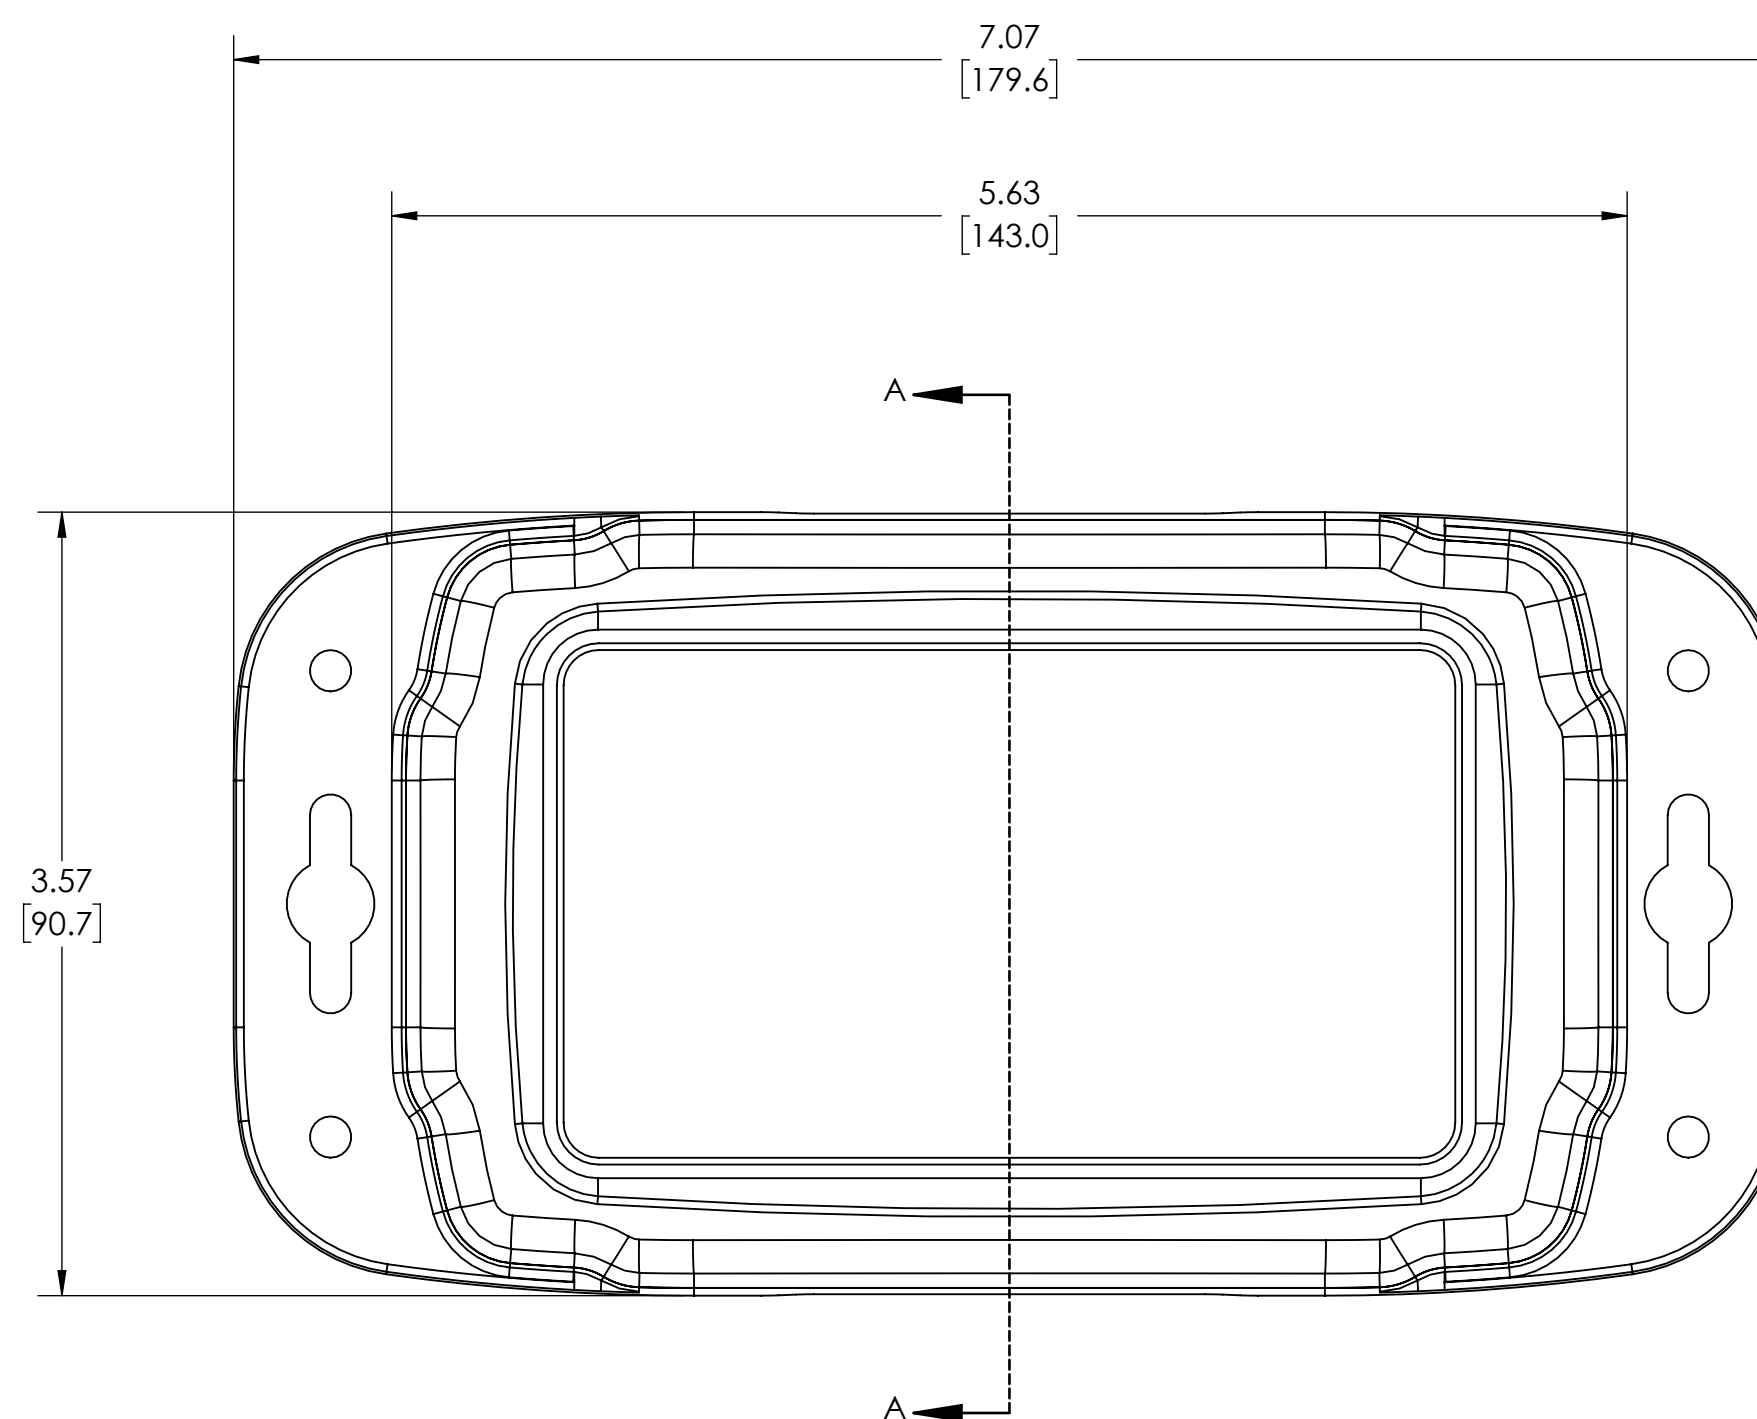

PART NAME

HD SERIES - HEAVY DUTY NEAMA

PART No.

HD-7606

REVISION DATE

1/6/2022

NOTES:

1. MATERIAL:
BODY & COVER - GRAY POLYCARBONATE (IMPACT-RESISTANT)
2. UL508 / NEMA TYPE 1, 2, 3, 3R, 3X, 3RX, 3D, 3SX, 4, 4X, 6, 6P, 12 & 13 WITH IP65, IP66, IP-67 & IP68 WITH RATING & UL-94 5VA
3. POURED CONTINUOUS GASKET (NOT INSTALLED)
4. SUPPLIED WITH BODY, COVER & 4 SCREWS
5. DIMENSIONS ARE INCH[MM]
6. OPTIONAL ACCESSORIES:
ALUMINUM INTERNAL PANEL - HDX-76606

INSIDE VIEW OF BODY COVER NOT SHOWN

SECTION A-A SCALE 2 : 1.75

BOTTOM VIEW OF BODY

DRAWING FOR REFERENCE WE RESERVE THE RIGHT TO MAKE CHANGES TO OUR STANDARD PRODUCTS. PLEASE CONSULT WITH BUD INDUSTRIES PRIOR TO USING THIS DRAWING FOR DESIGN PURPOSES.