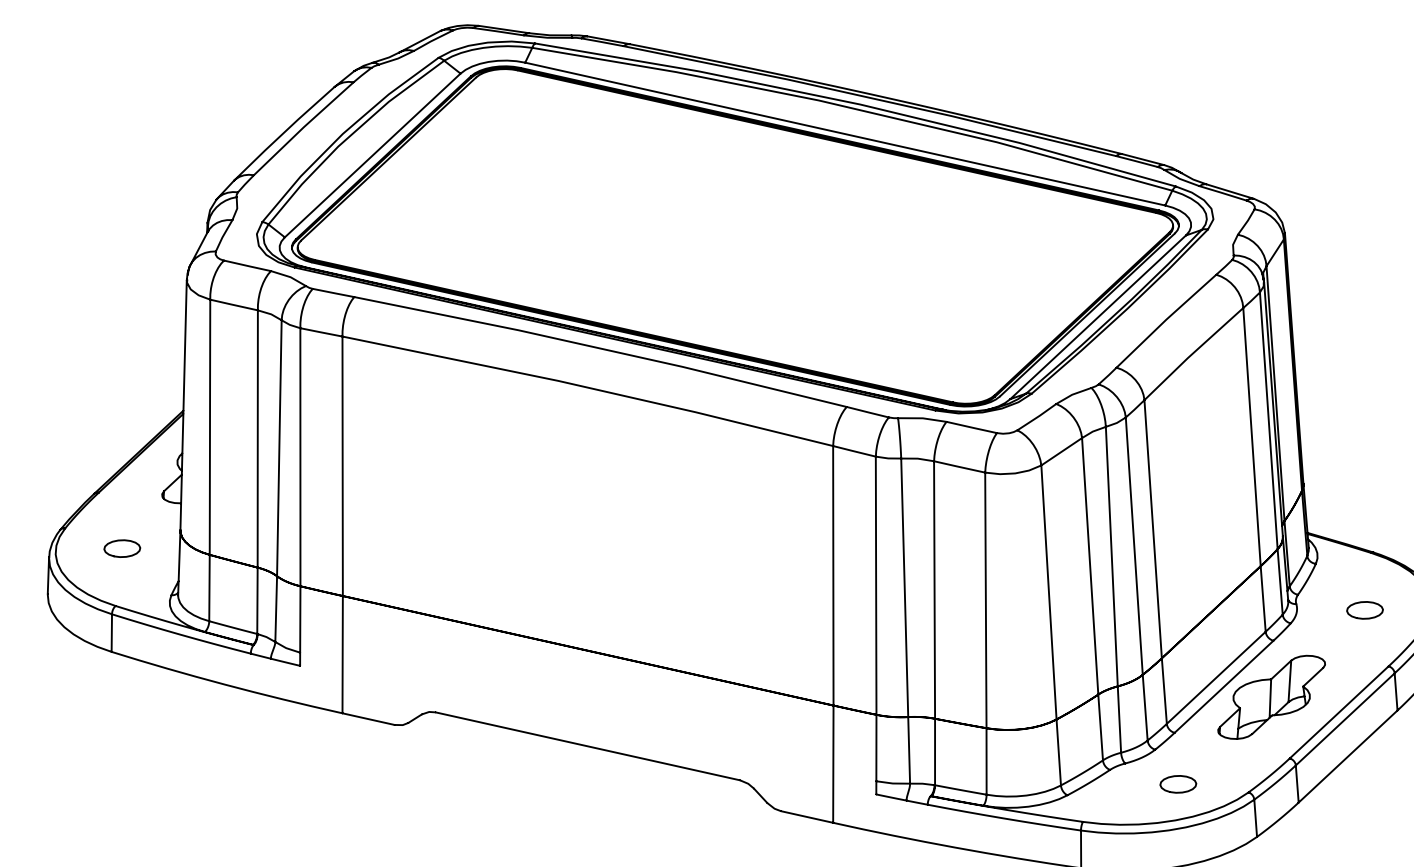

PART NAME

HD SERIES - HEAVY DUTY NEAMA

PART No.

HD-7606

REVISION DATE

1/6/2022

NOTES:

1. MATERIAL:
BODY & COVER - GRAY POLYCARBONATE (IMPACT-RESISTANT)
2. UL508 / NEMA TYPE 1, 2, 3, 3R, 3X, 3RX, 3D, 3SX, 4, 4X, 6, 6P, 12 & 13 WITH IP65, IP66, IP-67 & IP68 WITH RATING & UL-94 5VA
3. POURED CONTINUOUS GASKET (NOT INSTALLED)
4. SUPPLIED WITH BODY, COVER & 4 SCREWS
5. DIMENSIONS ARE INCH[MM]
6. OPTIONAL ACCESSORIES:
ALUMINUM INTERNAL PANEL - HDX-76606

INSIDE VIEW OF BODY COVER NOT SHOWN

SECTION A-A SCALE 2 : 1.75

BOTTOM VIEW OF BODY

DRAWING FOR REFERENCE WE RESERVE THE RIGHT TO MAKE CHANGES TO OUR STANDARD PRODUCTS. PLEASE CONSULT WITH BUD INDUSTRIES PRIOR TO USING THIS DRAWING FOR DESIGN PURPOSES.