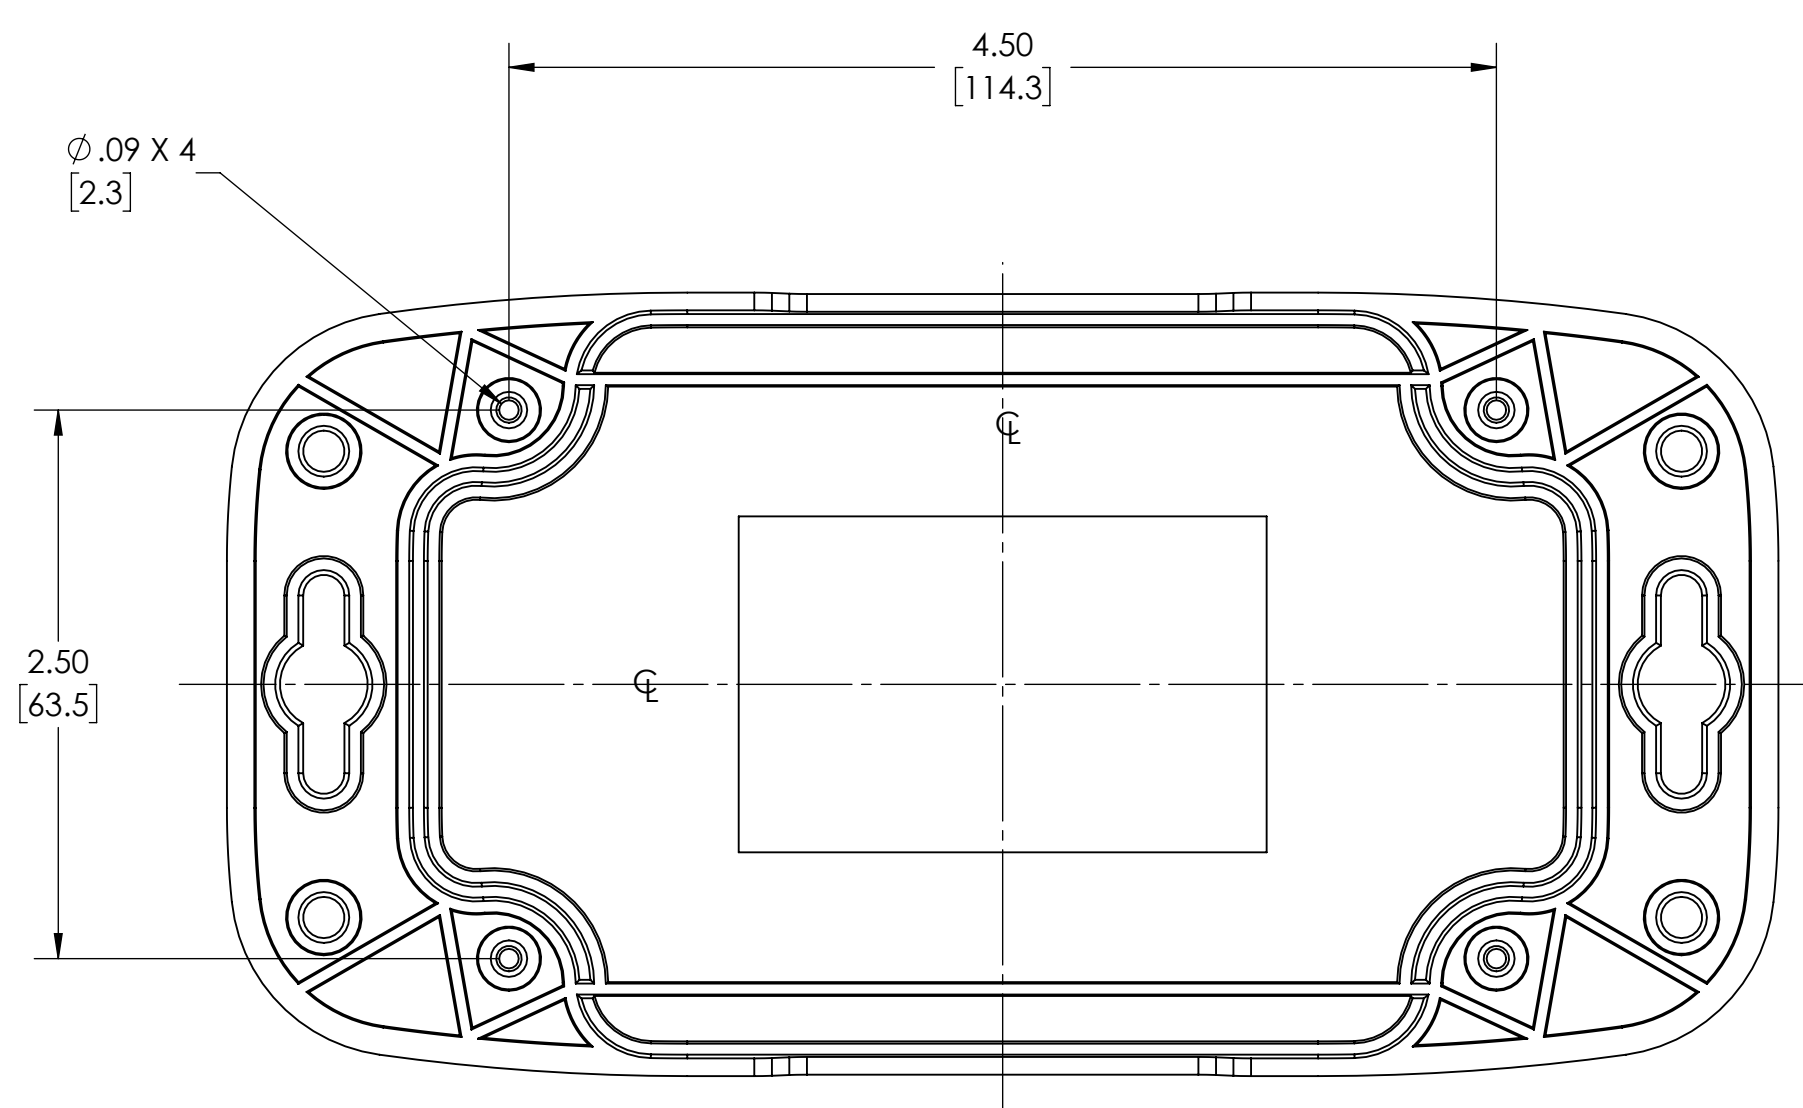

PART NAME

HD SERIES - HEAVY DUTY NEAMA

PART No.

HD-7606

REVISION DATE

1/6/2022

NOTES:

1. MATERIAL:
BODY & COVER - GRAY POLYCARBONATE (IMPACT-RESISTANT)
2. UL508 / NEMA TYPE 1, 2, 3, 3R, 3X, 3RX, 3D, 3SX, 4, 4X, 6, 6P, 12 & 13 WITH IP65, IP66, IP-67 & IP68 WITH RATING & UL-94 5VA
3. POURED CONTINUOUS GASKET (NOT INSTALLED)
4. SUPPLIED WITH BODY, COVER & 4 SCREWS
5. DIMENSIONS ARE INCH[MM]
6. OPTIONAL ACCESSORIES:
ALUMINUM INTERNAL PANEL - HDX-76606

INSIDE VIEW OF BODY COVER NOT SHOWN

SECTION A-A SCALE 2 : 1.75

BOTTOM VIEW OF BODY

DRAWING FOR REFERENCE WE RESERVE THE RIGHT TO MAKE CHANGES TO OUR STANDARD PRODUCTS. PLEASE CONSULT WITH BUD INDUSTRIES PRIOR TO USING THIS DRAWING FOR DESIGN PURPOSES.