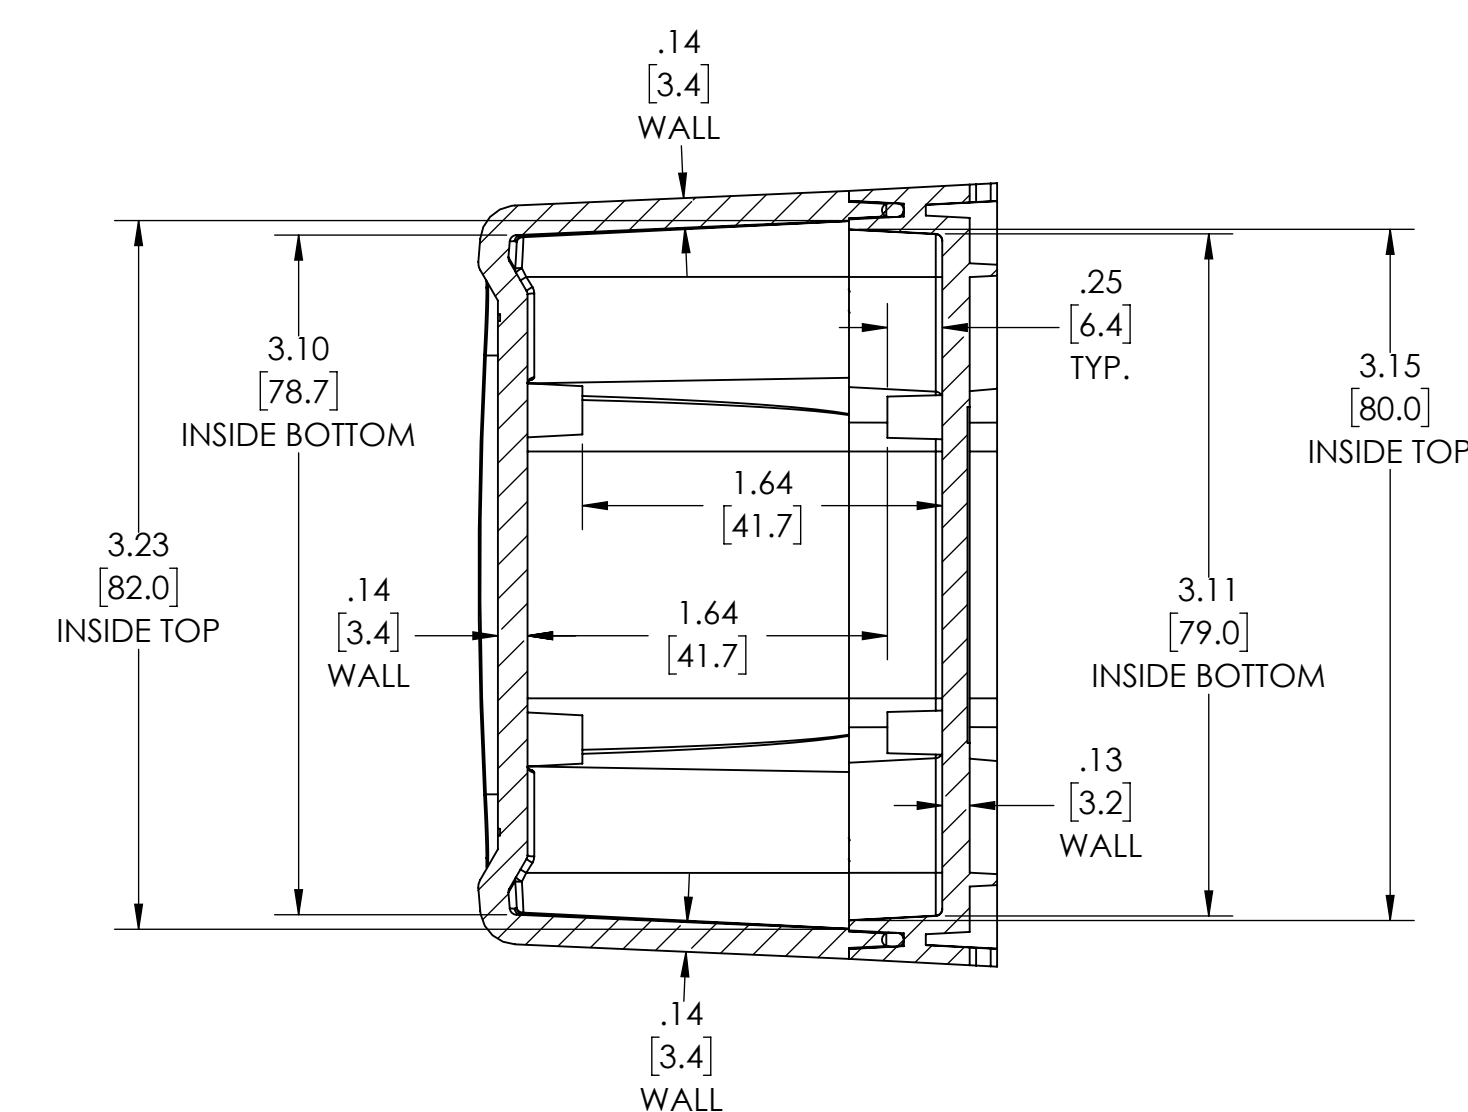

PART NAME

HD SERIES - HEAVY DUTY NEAMA

PART No.

HD-7606

REVISION DATE

1/6/2022

NOTES:

1. MATERIAL:
BODY & COVER - GRAY POLYCARBONATE (IMPACT-RESISTANT)
2. UL508 / NEMA TYPE 1, 2, 3, 3R, 3X, 3RX, 3D, 3SX, 4, 4X, 6, 6P, 12 & 13 WITH IP65, IP66, IP-67 & IP68 WITH RATING & UL-94 5VA
3. POURED CONTINUOUS GASKET (NOT INSTALLED)
4. SUPPLIED WITH BODY, COVER & 4 SCREWS
5. DIMENSIONS ARE INCH[MM]
6. OPTIONAL ACCESSORIES:
ALUMINUM INTERNAL PANEL - HDX-76606

INSIDE VIEW OF BODY COVER NOT SHOWN

SECTION A-A SCALE 2 : 1.75

BOTTOM VIEW OF BODY

DRAWING FOR REFERENCE WE RESERVE THE RIGHT TO MAKE CHANGES TO OUR STANDARD PRODUCTS. PLEASE CONSULT WITH BUD INDUSTRIES PRIOR TO USING THIS DRAWING FOR DESIGN PURPOSES.