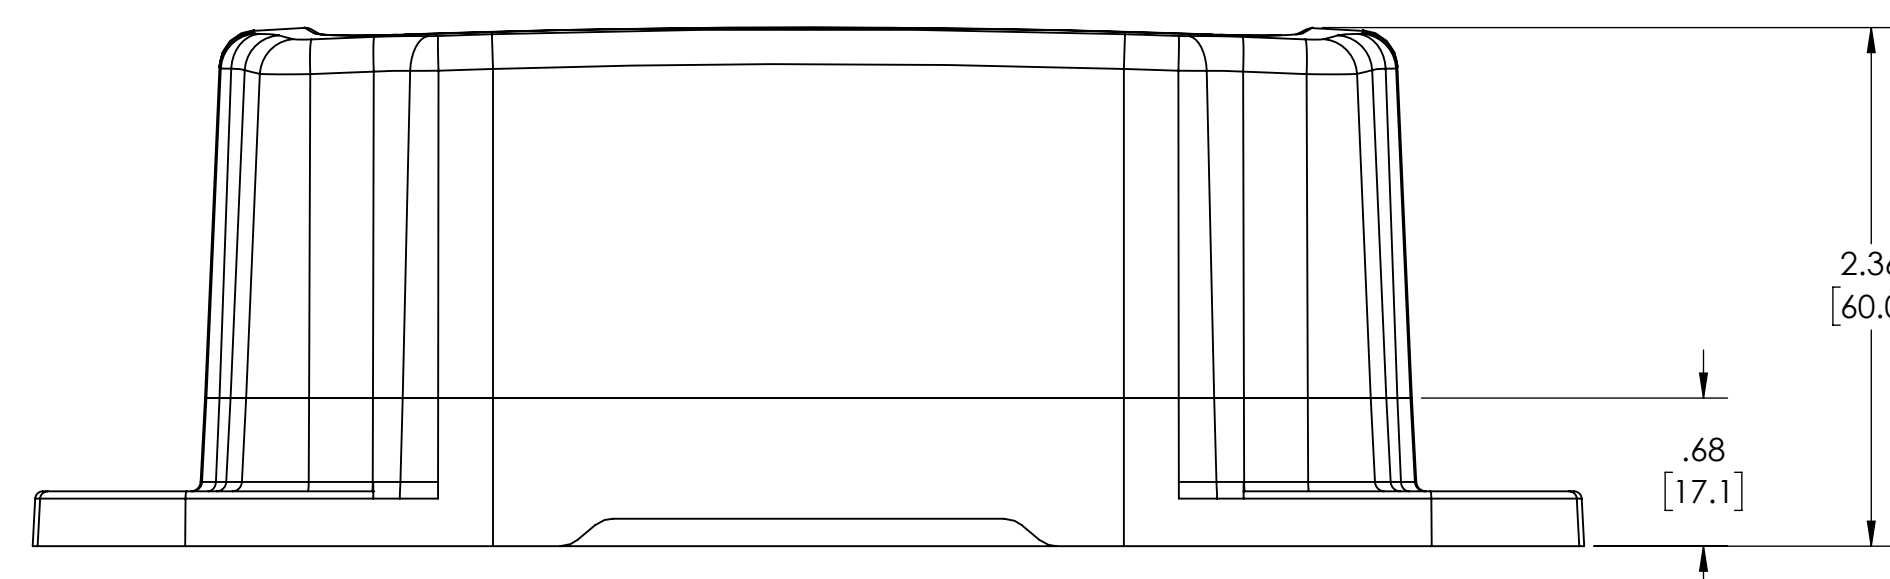

PART NAME

HD SERIES - HEAVY DUTY NEAMA

PART No.

HD-7606

REVISION DATE

1/6/2022

NOTES:

1. MATERIAL:
BODY & COVER - GRAY POLYCARBONATE (IMPACT-RESISTANT)
2. UL508 / NEMA TYPE 1, 2, 3, 3R, 3X, 3RX, 3D, 3SX, 4, 4X, 6, 6P, 12 & 13 WITH IP65, IP66, IP-67 & IP68 WITH RATING & UL-94 5VA
3. POURED CONTINUOUS GASKET (NOT INSTALLED)
4. SUPPLIED WITH BODY, COVER & 4 SCREWS
5. DIMENSIONS ARE INCH[MM]
6. OPTIONAL ACCESSORIES:
ALUMINUM INTERNAL PANEL - HDX-76606

INSIDE VIEW OF BODY COVER NOT SHOWN

SECTION A-A SCALE 2 : 1.75

BOTTOM VIEW OF BODY

DRAWING FOR REFERENCE WE RESERVE THE RIGHT TO MAKE CHANGES TO OUR STANDARD PRODUCTS. PLEASE CONSULT WITH BUD INDUSTRIES PRIOR TO USING THIS DRAWING FOR DESIGN PURPOSES.