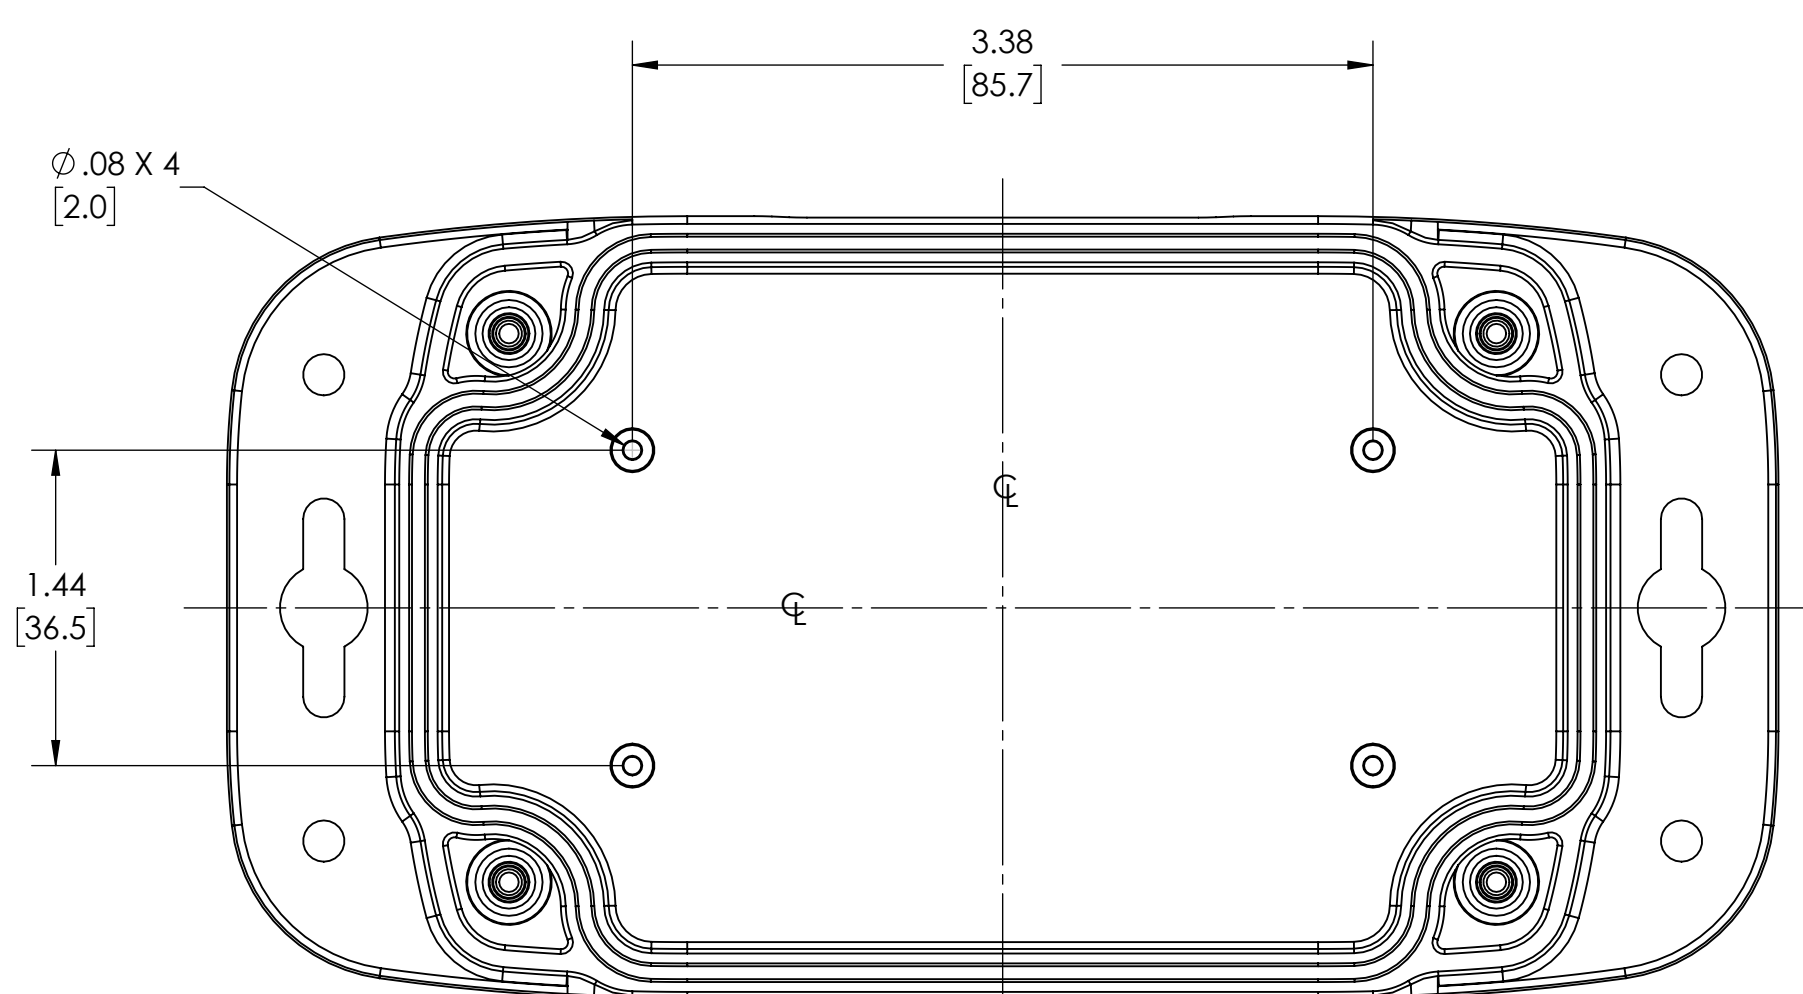

PART NAME

HD SERIES - HEAVY DUTY NEAMA

PART No.

HD-7606

REVISION DATE

1/6/2022

NOTES:

1. MATERIAL:
BODY & COVER - GRAY POLYCARBONATE (IMPACT-RESISTANT)
2. UL508 / NEMA TYPE 1, 2, 3, 3R, 3X, 3RX, 3D, 3SX, 4, 4X, 6, 6P, 12 & 13 WITH IP65, IP66, IP-67 & IP68 WITH RATING & UL-94 5VA
3. POURED CONTINUOUS GASKET (NOT INSTALLED)
4. SUPPLIED WITH BODY, COVER & 4 SCREWS
5. DIMENSIONS ARE INCH[MM]
6. OPTIONAL ACCESSORIES:
ALUMINUM INTERNAL PANEL - HDX-76606

INSIDE VIEW OF BODY COVER NOT SHOWN

SECTION A-A SCALE 2 : 1.75

BOTTOM VIEW OF BODY

DRAWING FOR REFERENCE WE RESERVE THE RIGHT TO MAKE CHANGES TO OUR STANDARD PRODUCTS. PLEASE CONSULT WITH BUD INDUSTRIES PRIOR TO USING THIS DRAWING FOR DESIGN PURPOSES.