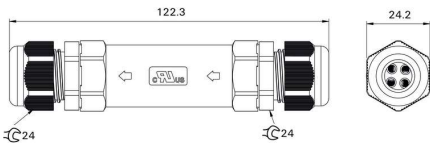

General Info

Number of poles	5	Description of article	Connecting module
Colour	black	Housing main material	Nylon, Glass fibre, UL recognized
Tightening torque fixing nut	0.9 Nm	Contact material	Brass, nickel plated
Contact surface	Nickel-plated CuZn	Conductor connection cross-section, solid (AWG)	AWG 18...AWG 14
Wire cross-section, solid, min. (AWG)	AWG 18	Wire cross-section, solid, max. (AWG)	AWG 14
Wire connection cross section, finely stranded, min.	0.75 mm ²	Wire connection cross section, finely stranded, max.	2.5 mm ²
Conductor connection cross-section, flexible	0.75...2.5 mm ²	Sheath diameter, min.	8.5 mm
Sheath diameter, max.	10.5 mm	Contact holder materials	Nylon + Glass fibre, UL Recognized
Protection degree	IP68 (50 m / 24 h)		

www.weidmueller.com

Drawings

Dimensioned drawing

Installation cut-out