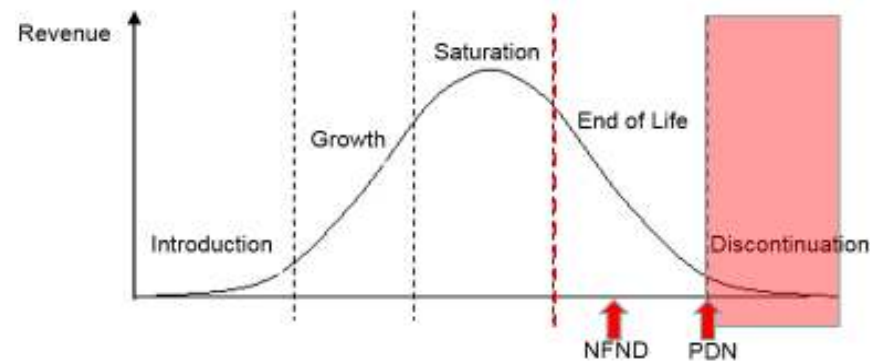

Light is OSRAM

Product Discontinuation (acc. JEDEC J-STD-048) OS-PD-2019-003

15-Jan-2019

Last order:	15-Jul-2019
Last delivery:	15-Jan-2020
Reason:	Portfolio clean up

Please direct your feedback to your local Sales office.