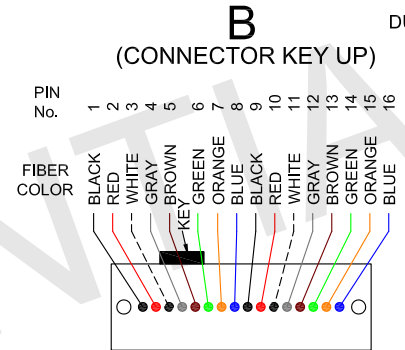

FIBER MAPPING	
KEY UP	KEY UP
A	B
1 BLUE	16
2 ORANGE	15
3 GREEN	14
4 BROWN	13
5 GRAY	12
6 WHITE	11
7 RED	10
8 BLACK	9
9 BLUE	8
10 ORANGE	7
11 GREEN	6
12 BROWN	5
13 GRAY	4
14 WHITE	3
15 RED	2
16 BLACK	1

SPECIFICATION:

- 1.CONNECTOR A : 16F MPO/APC FEMALE
- 2.CONNECTOR B : 16F MPO/APC FEMALE
- 3.CABLE TYPE : 16 STRANDS CABLE, MM 50/125(OM4), ROUND 3.0mm LSZH JACKET.
- 4.JACKET COLOR : MAGENTA
- 5.WAVELENGTH : 850nm
- 6.INSERTION LOSS : ≤0.60dB

Part Number: C50G-8162-xxFT
 Description: w-Ignite™ Fiber Cable, 16F MPO/APC Female-Female, KU-KU, OM4 3mm 16F Magenta LSZH Jacket, xx Feet.