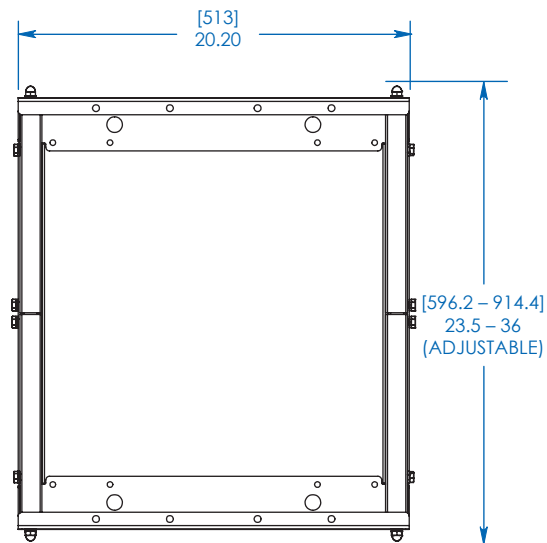

Specifications

Model	SR4POST25
Rack Spaces	25U
Stationary Load Capacity	1000 lb (453.6 kg)
Unit Dimensions (H x W x D)	49.3 x 20.7 x 23.5-36 in (1252 x 524.6 x 596.2-914.4 mm) (adjustable depth)
Shipping Dimensions (H x W x D)	4.1 x 5.7 x 56.5 in (104.9 x 145 x 1435.1 mm)
Unit Weight	45 lb (20.25 kg)
Shipping Weight	46 lb (20.7 kg)
Standards	Meets EIA-310-D, NOM (Mexico), IEC 60297-3-100 and RoHS standards

Tripp Lite has a policy of continuous improvement. Specifications are subject to change without notice.

SEE NEXT PAGE FOR DETAILED UNIT MEASUREMENTS

1111 W. 35th Street
Chicago, IL 60609 USA
773.869.1234
www.tripplite.com

FRONT VIEW

SIDE VIEW

TOP VIEW

Dimensions: [mm] INCHES

Tripp Lite has a policy of continuous improvement. Specifications are subject to change without notice.

MODEL:
SR4POST25
TRIPP·LITE

1111 W. 35th Street
 Chicago, IL 60609 USA
 773.869.1234
 www.triplite.com