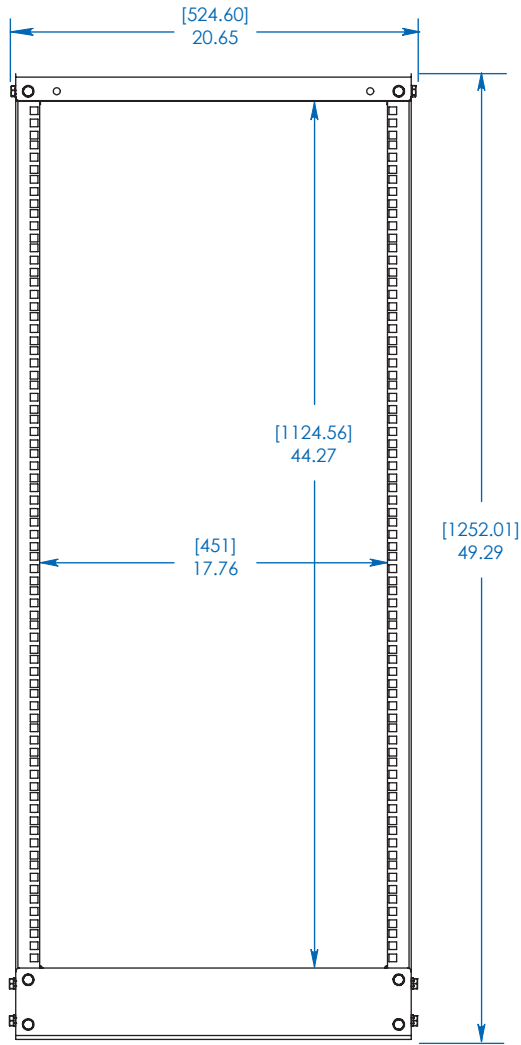

Integrated
Baying Tabs

Square Hole
Mounting

- A** Adjustable Mounting Rails (4)
- B** Toolless Button Holes
(for vertical PDUs or cable managers)

Also Includes: Owner's manual, installation hardware, rackmount equipment mounting hardware (32 cage nuts, 32 screws, 32 washers) and cable management hooks.

- Ships disassembled for easy transport and assembly in tight spaces
- Modular design optimized for quick configuration and reconfiguration
- Multiple units can be bolted together side by side
- Ideal for cost-conscious 19-inch rackmount applications in up to 25U rack space

Specifications

Model	SR4POST25
Rack Spaces	25U
Stationary Load Capacity	1000 lb (453.6 kg)
Unit Dimensions (H x W x D)	49.3 x 20.7 x 23.5-36 in (1252 x 524.6 x 596.2-914.4 mm) (adjustable depth)
Shipping Dimensions (H x W x D)	4.1 x 5.7 x 56.5 in (104.9 x 145 x 1435.1 mm)
Unit Weight	45 lb (20.25 kg)
Shipping Weight	46 lb (20.7 kg)
Standards	Meets EIA-310-D, NOM (Mexico), IEC 60297-3-100 and RoHS standards

FRONT VIEW

SIDE VIEW

TOP VIEW

Dimensions: [mm] INCHES

Tripp Lite has a policy of continuous improvement. Specifications are subject to change without notice.

MODEL:
SR4POST25
TRIPP·LITE

1111 W. 35th Street
 Chicago, IL 60609 USA
 773.869.1234
 www.triplite.com