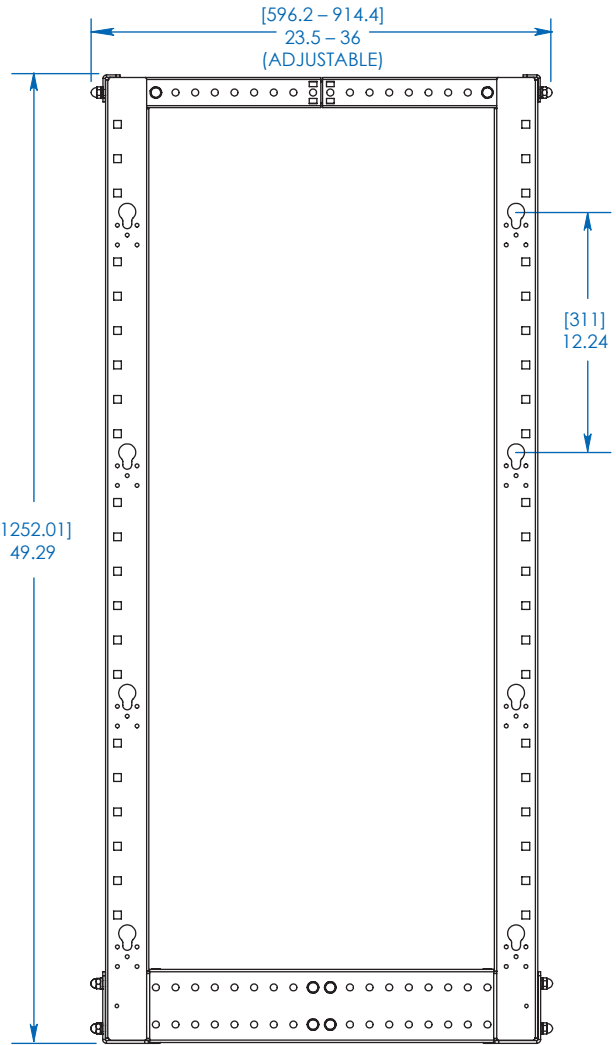

Integrated
Baying Tabs

Square Hole
Mounting

- A** Adjustable Mounting Rails (4)
- B** Toolless Button Holes
(for vertical PDUs or cable managers)

Also Includes: Owner's manual, installation hardware, rackmount equipment mounting hardware (32 cage nuts, 32 screws, 32 washers) and cable management hooks.

Specifications

Model	SR4POST25
Rack Spaces	25U
Stationary Load Capacity	1000 lb (453.6 kg)
Unit Dimensions (H x W x D)	49.3 x 20.7 x 23.5-36 in (1252 x 524.6 x 596.2-914.4 mm) (adjustable depth)
Shipping Dimensions (H x W x D)	4.1 x 5.7 x 56.5 in (104.9 x 145 x 1435.1 mm)
Unit Weight	45 lb (20.25 kg)
Shipping Weight	46 lb (20.7 kg)
Standards	Meets EIA-310-D, NOM (Mexico), IEC 60297-3-100 and RoHS standards

Tripp Lite has a policy of continuous improvement. Specifications are subject to change without notice.

SEE NEXT PAGE FOR DETAILED UNIT MEASUREMENTS

1111 W. 35th Street
Chicago, IL 60609 USA
773.869.1234
www.tripplite.com

FRONT VIEW

SIDE VIEW

TOP VIEW

Dimensions: [mm] INCHES

Tripp Lite has a policy of continuous improvement. Specifications are subject to change without notice.

MODEL:
SR4POST25
TRIPP·LITE

1111 W. 35th Street
 Chicago, IL 60609 USA
 773.869.1234
 www.triplite.com