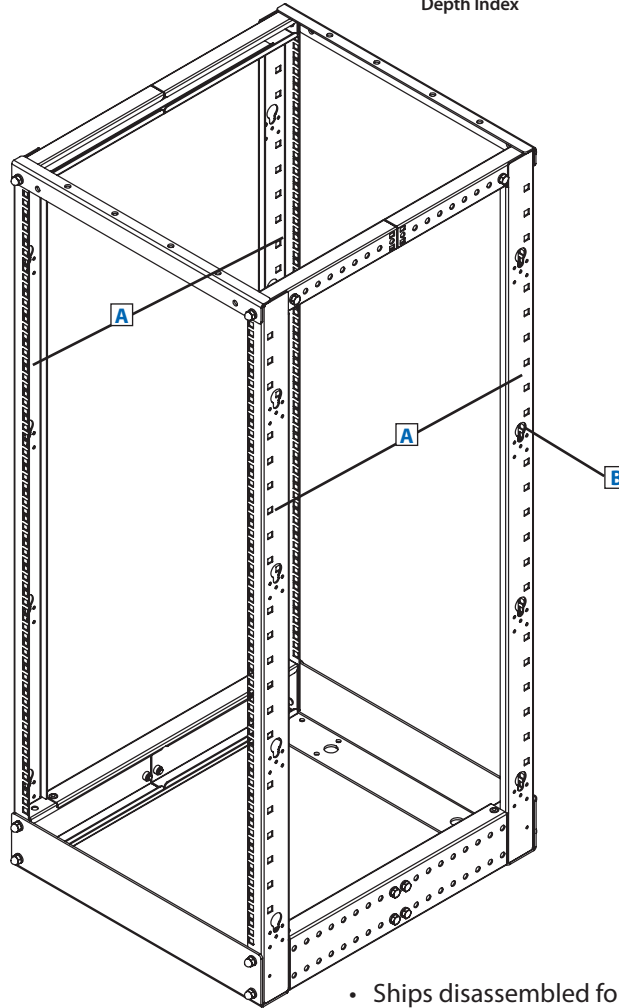

MODEL:

SR4POST25

25U SmartRack® Open Frame Rack

25 Rack Units

1000 lb
Stationary
Load Capacity

Standard 19-inch
Rack Width

Toolless
Mounting Slots

Adjustable
Rails with Easy-View
Depth Index

Integrated
Baying Tabs

Square Hole
Mounting

- A** Adjustable Mounting Rails (4)
- B** Toolless Button Holes
(for vertical PDUs or cable managers)

Also Includes: Owner's manual, installation hardware, rackmount equipment mounting hardware (32 cage nuts, 32 screws, 32 washers) and cable management hooks.

- Ships disassembled for easy transport and assembly in tight spaces
- Modular design optimized for quick configuration and reconfiguration
- Multiple units can be bolted together side by side
- Ideal for cost-conscious 19-inch rackmount applications in up to 25U rack space

Specifications

Model	SR4POST25
Rack Spaces	25U
Stationary Load Capacity	1000 lb (453.6 kg)
Unit Dimensions (H x W x D)	49.3 x 20.7 x 23.5-36 in (1252 x 524.6 x 596.2-914.4 mm) (adjustable depth)
Shipping Dimensions (H x W x D)	4.1 x 5.7 x 56.5 in (104.9 x 145 x 1435.1 mm)
Unit Weight	45 lb (20.25 kg)
Shipping Weight	46 lb (20.7 kg)
Standards	Meets EIA-310-D, NOM (Mexico), IEC 60297-3-100 and RoHS standards