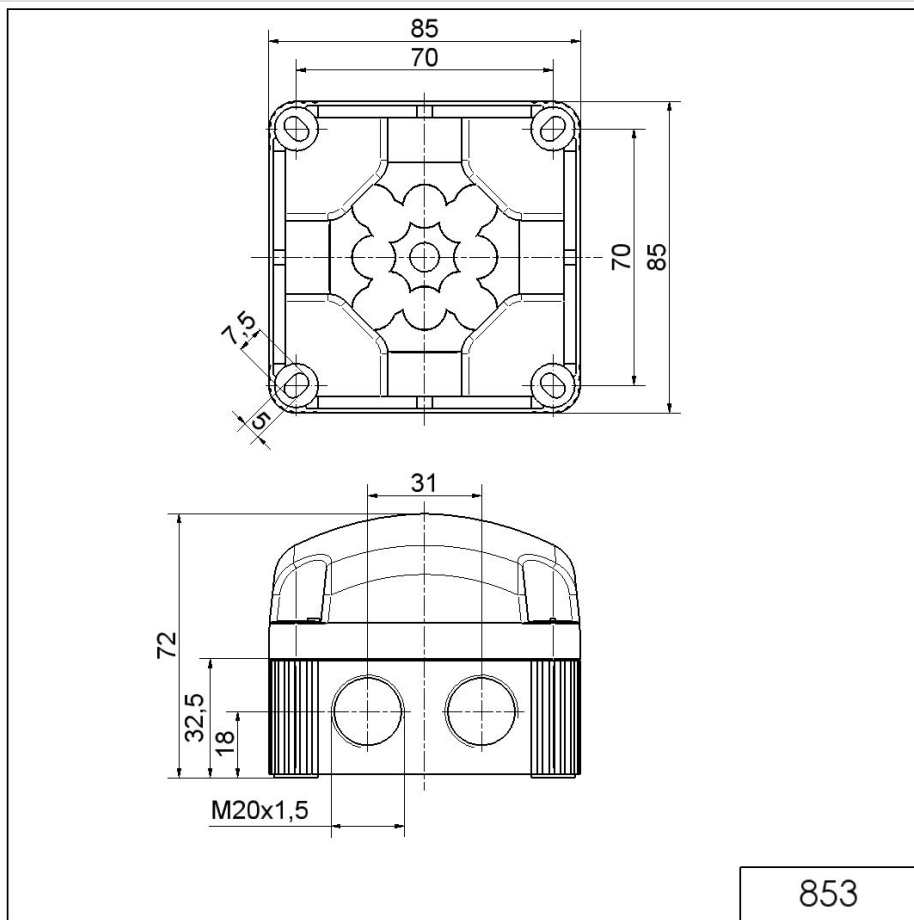

FlexSQUARE / LED Permanent Beacon 853

LED Perm. Beacon BWM 48VAC RD

DRAWING

853

! For additional installation and mounting information, refer to the appropriate user guide at www.werma.com. This printed copy is for information only and is subject to alteration.