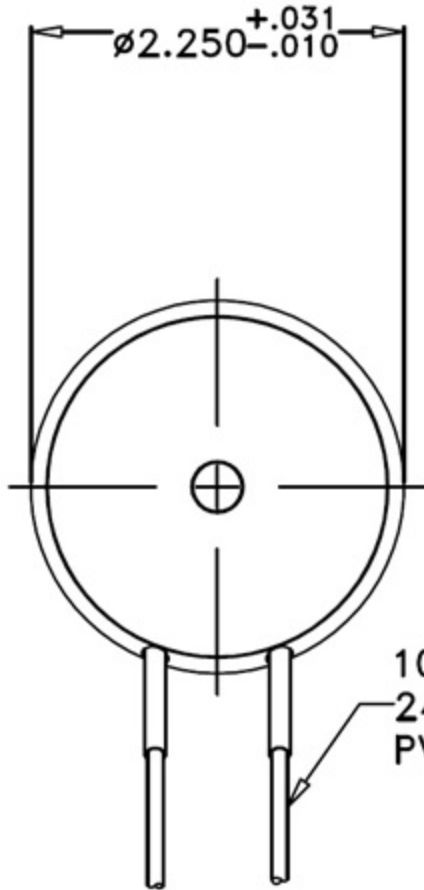

SHOWN ENERGIZED

10.0" MIN LEADS
24 AWG
PVC INSULATION

UNLESS OTHERWISE SPECIFIED
ALL DIMENSIONS IN:
 METRIC (mm) INCHES
METRIC DECIMAL
XX ± 0.3 mm .XX ± .010 IN
X.XX ± 0.13 mm .XXX ± .005 IN
ANGLES: ±
ES-612 & ES-613 APPLIES
THIRD ANGLE PROJECTION