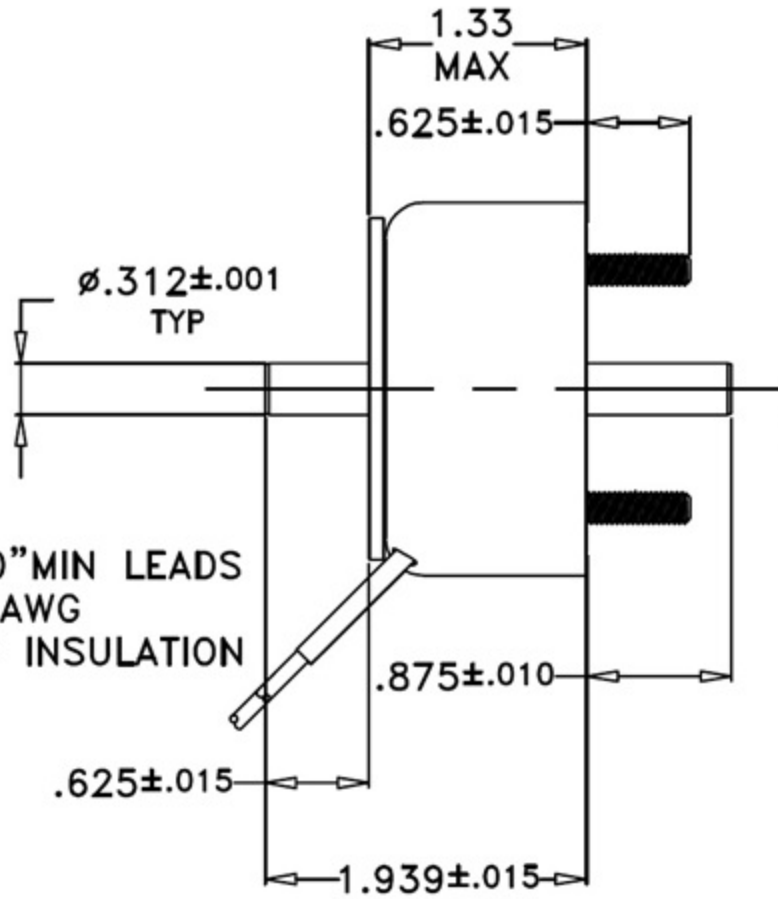

SHOWN ENERGIZED

10.0" MIN LEADS
24 AWG
PVC INSULATION

UNLESS OTHERWISE SPECIFIED
ALL DIMENSIONS IN:
 METRIC (mm) INCHES
METRIC DECIMAL
XX ± 0.3 mm .XX ± .010 IN
X.XX ± 0.13 mm .XXX ± .005 IN
ANGLES: ±
ES-612 & ES-613 APPLIES
THIRD ANGLE PROJECTION

Saia Burgess LLC
801 Scholtz Dr.
Vandalia, OH 45377

TITLE SOLENOID - LOW PROFILE	
CODE IDENT 81840	DRWG. NO.: 173921-XXX
A	SCALE: NONE SHEET 1 OF 1