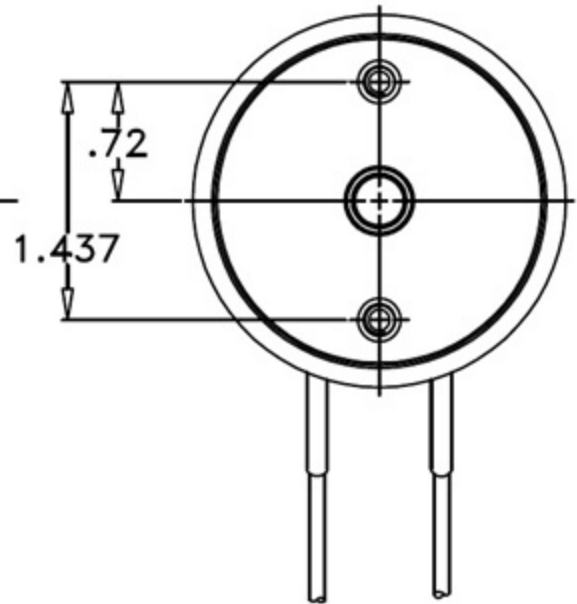

SHOWN ENERGIZED

10.0" MIN LEADS
24 AWG
PVC INSULATION

UNLESS OTHERWISE SPECIFIED
ALL DIMENSIONS IN:
 METRIC (mm) INCHES
METRIC DECIMAL
XX ± 0.3 mm .XX ± .010 IN
X.XX ± 0.13 mm .XXX ± .005 IN
ANGLES: ±
ES-612 & ES-613 APPLIES
THIRD ANGLE PROJECTION

Saia Burgess LLC
801 Scholtz Dr.
Vandalia, OH 45377

TITLE SOLENOID - LOW PROFILE	
CODE IDENT 81840	DRWG. NO.: 173921-XXX
A	SCALE: NONE SHEET 1 OF 1