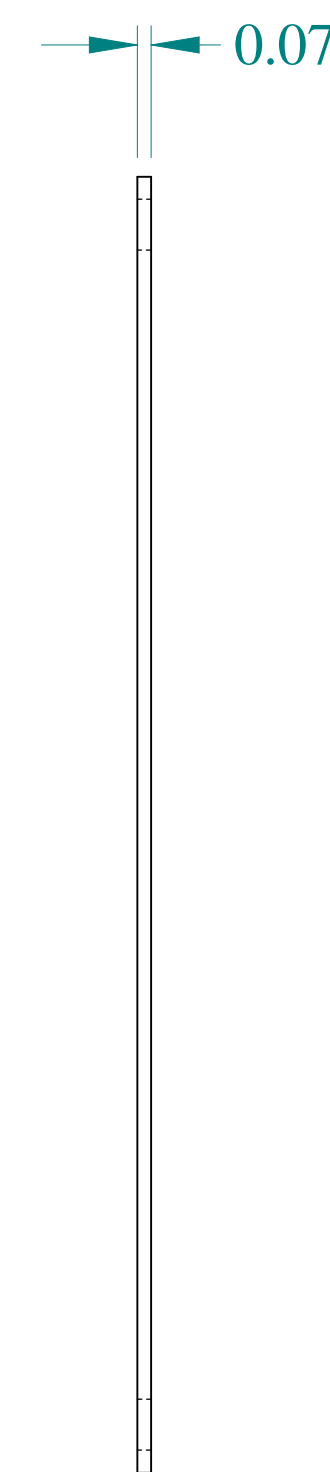

TOP VIEW

ISOMETRIC VIEW

FRONT VIEW

SIDE VIEW

SIDE VIEW

**HAMMOND  
MANUFACTURING®**

[www.hammondmfg.com](http://www.hammondmfg.com)

Data subject to change without notice.

Part # : 14G0707	Date : Jan. 31, 2020
<a href="http://Link:www.hammfg.com/14G0707">Link:www.hammfg.com/14G0707</a>	