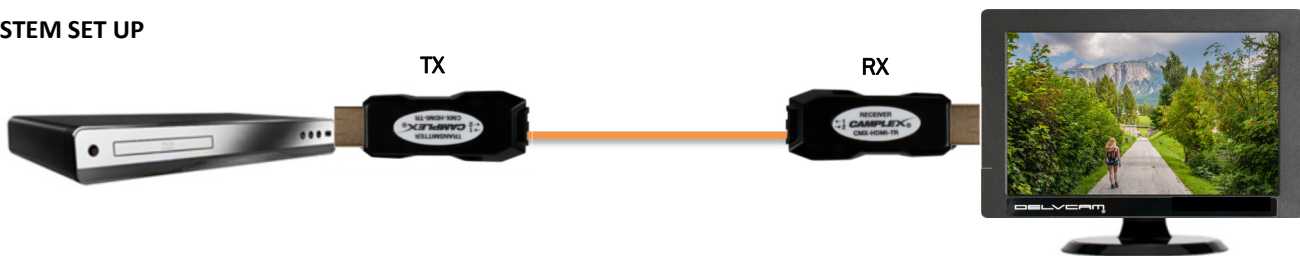

CAMPLEX®

BROADCAST FIBER OPTIC SOLUTIONS

Complex CMX-HDMI-TR 4K HDMI Micro Extender

INCLUDES

- Two 5DC/1A Power Supplies
- One HDMI Transmitter
- One HDMI Receiver

CMX-HDMI-TR TRANSMITTER

- 1 HDMI Input—Connect to Source
- 2 USB—Connect Power Adapter
- 3 LC Fiber Connection

CMX-HDMI-TR RECEIVER

- 1 HDMI Output—Connect to Display
- 2 USB—Connect Power Adapter
- 3 LC Fiber Connection

SYSTEM SET UP

SPECIFICATIONS

Compliance	HDMI 3D, HDCP 1.4
Transmission Distance	984 Feet Multimode
Color Depth	48bit
Max Resolution	4K x 2K@30Hz
Supports	4Kx2K and HMDI 3D
Dimensions	2.6 x 0.94 x 0.43 in
Weight	0.64 lb