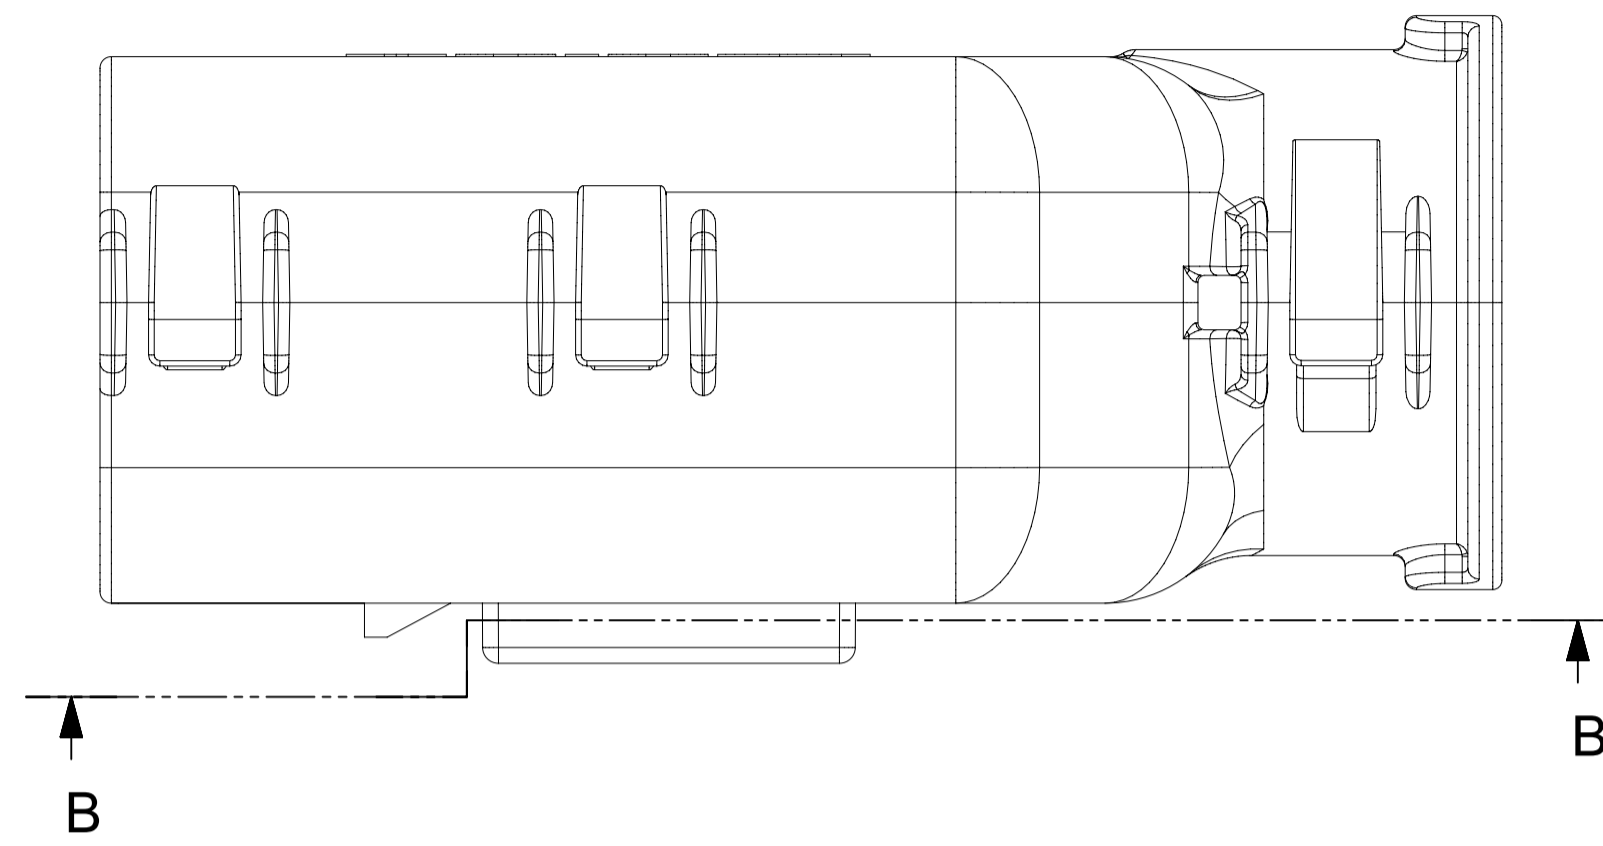

SECTION B-B

SYMBOLS = 0 = 0 = 0 = 0 = 0 = 0 = 0 = 0 = 0	THIS DRAWING CONTAINS INFORMATION THAT IS PROPRIETARY TO MOLEX ELECTRONIC TECHNOLOGIES, LLC AND SHOULD NOT BE USED WITHOUT WRITTEN PERMISSION		SCALE 3:1		CURRENT REV DESC:								
	DIMENSION UNITS mm		GENERAL TOLERANCES (UNLESS SPECIFIED)		EC NO: 171650 DRWN: PMANJUNATHAC 2018/01/03 CHK'D: MVANSLAMBROU 2018/02/16 APPR: MVANSLAMBROU 2018/02/16				MX150 BLADE DUAL ROW SEALED ASSEMBLY MAT SEAL				
	ANGULAR TOL ± 1.0°		4 PLACES ±		INITIAL REVISION:		PRODUCT CUSTOMER DRAWING						
	3 PLACES ±		2 PLACES ± 0.1		DRWN: APROFFITT 2014/04/28 APPR: VKOSHY 2014/05/14		DOCUMENT NUMBER SD-33482-0001		DOC TYPE | DOC PART | REVISION PSD | 001 | E2				
2 PLACES ± 0.2		1 PLACE ± 0.2		DRAFT WHERE APPLICABLE MUST REMAIN WITHIN DIMENSIONS		THIRD ANGLE PROJECTION 		MATERIAL NUMBER 33482		CUSTOMER GENERAL MARKET		SHEET NUMBER 9 OF 11