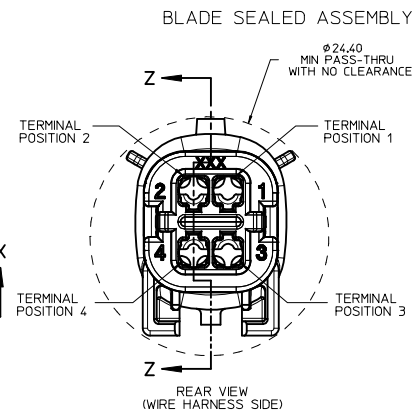

THIS DRAWING CONTAINS INFORMATION THAT IS PROPRIETARY TO MOLEX INCORPORATED AND SHOULD NOT BE USED WITHOUT WRITTEN PERMISSION

KEY CONFIGURATIONS

KEY A

KEY B

KEY C

KEY D

REVISED IEC NO. UAU2016-0465 DRAWN: PROFFITT 2015/10/06 CHECKED: BRUSZENSKI 2015/10/06 APPR: IKOSHY 2015/10/07	QUALITY SYMBOLS	GENERAL TOLERANCES (UNLESS SPECIFIED)	DIMENSION STYLE	SCALE	DESIGN UNITS	THIRD ANGLE PROJECTION
	▽=0 ▽=0 ▽=0	mm INCH 4 PLACES ± --- ± --- 3 PLACES ± --- ± --- 2 PLACES ± 0.10 ± --- 1 PLACE ± 0.3 ± --- 0 PLACE ± ±	MM ONLY 4:1 METRIC	DRAWN BY: MYANSLAMBROU CHECKED BY: DGRIFFITHS APPROVED BY: SMARCEAU	DATE: 04-27-06 DATE: 06-22-06 DATE: 06-22-06	TITLE: MX150 2X2 BLADE SEALED ASSEMBLY MAT SEAL molex
	ANGLAR ± 3 ° DRAFT WHERE APPLICABLE MUST REMAIN WITHIN DIMENSIONS	MATERIAL NO. SEE BOM	DOCUMENT NO. SD-33482-041			