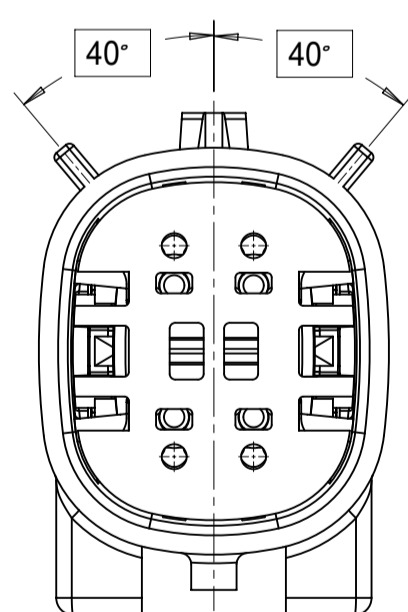

SHEET DESCRIPTION
CONFIGURATIONS

2X2 - STANDARD (STD)

2X2 - UL V0*

2X3 - STANDARD (STD)

2X3 - LENGTHENED

2X4 - STANDARD (STD)

2X6 - STANDARD (STD)

2X8 - STANDARD (STD)

2X10 - STANDARD (STD)

2X10 - UL V0*

UL V0 UNIQUE FEATURE

Partial1
SCALE 10:1

* MINOR GEOMETRY CHANGE THAN STANDARD CONFIGURATION.
SEE NOTE 2a FOR MORE INFORMATION

SYMBOLS	THIS DRAWING CONTAINS INFORMATION THAT IS PROPRIETARY TO MOLEX ELECTRONIC TECHNOLOGIES, LLC AND SHOULD NOT BE USED WITHOUT WRITTEN PERMISSION		CURRENT REV DESC:							
	DIMENSION UNITS	SCALE						EC NO: 171650	DRWN: PMANJUNATHAC	2018/01/03
▽ = 0	mm	1.5:1	GENERAL TOLERANCES (UNLESS SPECIFIED)		CHK'D: MVANSLAMBROU	2018/02/16	MX150 BLADE DUAL ROW SEALED ASSEMBLY MAT SEAL			
▽ = 0	ANGULAR TOL ± 1.0°		4 PLACES ±		APPR: MVANSLAMBROU	2018/02/16	PRODUCT CUSTOMER DRAWING			
▽ = 0	3 PLACES ±		2 PLACES ± 0.1		INITIAL REVISION:		DOCUMENT NUMBER	DOC TYPE	DOC PART	REVISION
▽ = 0	2 PLACES ± 0.2		1 PLACE ± 0.2		DRWN: APROFFITT	2014/04/28	SD-33482-0001	PSD	001	E2
▽ = 0	0 PLACES ±		DRAFT WHERE APPLICABLE MUST REMAIN WITHIN DIMENSIONS		APPR: VKOSHY	2014/05/14	MATERIAL NUMBER	CUSTOMER	SHEET NUMBER	
▽ = 0	THIRD ANGLE PROJECTION		DRAWING		SERIES		GENERAL MARKET	2 OF 11		
		A1-SIZE		33482						

SHEET DESCRIPTION
KEY CONFIGURATIONS

2X2

KEY A

KEY B

KEY C

KEY D

2X3

KEY A

KEY B

KEY C

KEY D

2X4

KEY A

KEY B

KEY C

KEY D