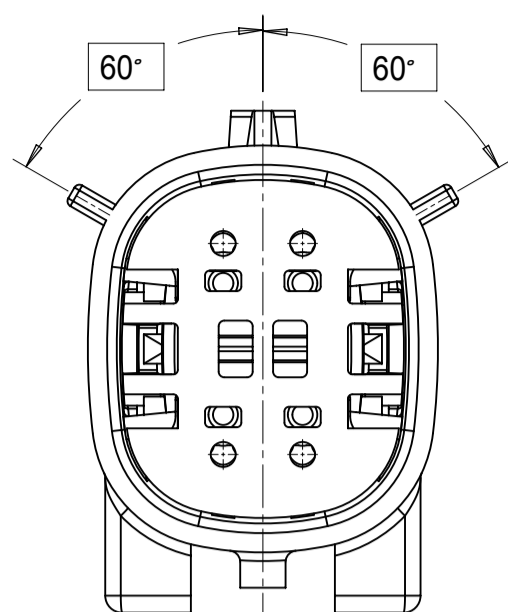

SHEET DESCRIPTION
CONFIGURATIONS

2X2 - STANDARD (STD)

2X2 - UL V0*

2X3 - STANDARD (STD)

2X3 - LENGTHENED

2X4 - STANDARD (STD)

2X6 - STANDARD (STD)

2X8 - STANDARD (STD)

2X10 - STANDARD (STD)

2X10 - UL V0*

UL V0 UNIQUE FEATURE

Partial1
SCALE 10:1

* MINOR GEOMETRY CHANGE THAN STANDARD CONFIGURATION.
SEE NOTE 2a FOR MORE INFORMATION

SYMBOLS	THIS DRAWING CONTAINS INFORMATION THAT IS PROPRIETARY TO MOLEX ELECTRONIC TECHNOLOGIES, LLC AND SHOULD NOT BE USED WITHOUT WRITTEN PERMISSION		CURRENT REV DESC:							
	DIMENSION UNITS	SCALE						EC NO: 171650	DRWN: PMANJUNATHAC	2018/01/03
▽ = 0	mm	1.5:1	GENERAL TOLERANCES (UNLESS SPECIFIED)		CHK'D: MVANSLAMBROU	2018/02/16	MX150 BLADE DUAL ROW SEALED ASSEMBLY MAT SEAL			
▽ = 0	ANGULAR TOL ± 1.0°		4 PLACES ±		APPR: MVANSLAMBROU	2018/02/16	PRODUCT CUSTOMER DRAWING			
▽ = 0	3 PLACES ±		2 PLACES ± 0.1		INITIAL REVISION:		DOCUMENT NUMBER	DOC TYPE	DOC PART	REVISION
▽ = 0	2 PLACES ± 0.2		1 PLACE ± 0.2		DRWN: APROFFITT	2014/04/28	SD-33482-0001	PSD	001	E2
▽ = 0	0 PLACES ±		DRAFT WHERE APPLICABLE MUST REMAIN WITHIN DIMENSIONS		APPR: VKOSHY	2014/05/14	MATERIAL NUMBER	CUSTOMER	SHEET NUMBER	
▽ = 0	THIRD ANGLE PROJECTION		DRAWING		SERIES		GENERAL MARKET	2 OF 11		
		A1-SIZE		33482						

SHEET DESCRIPTION
KEY CONFIGURATIONS

2X2

KEY A

KEY B

KEY C

KEY D

2X3

KEY A