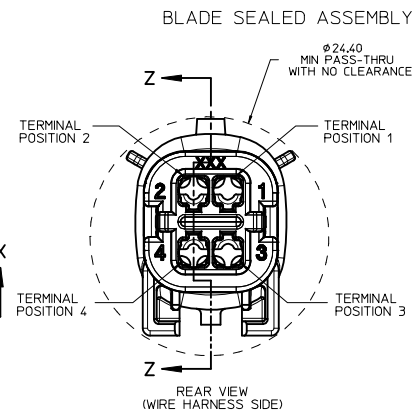

KEY CONFIGURATIONS

KEY A

KEY B

KEY C

KEY D

REVISED IEC NO. UAU2016-0465 DRAWN: PROFFITT 2015/10/06 CHECKED: BRUSZENSKI 2015/10/06 APPR: IKOSHY 2015/10/07	QUALITY SYMBOLS	GENERAL TOLERANCES (UNLESS SPECIFIED)	DIMENSION STYLE	SCALE	DESIGN UNITS	THIRD ANGLE PROJECTION
	▽=0 ▽=0 ▽=0	mm INCH 4 PLACES ± --- ± --- 3 PLACES ± --- ± --- 2 PLACES ± 0.10 ± --- 1 PLACE ± 0.3 ± --- 0 PLACE ± ±	MM ONLY 4:1 METRIC	DRAWN BY: MYANSLAMBROU CHECKED BY: DGRIFITHS APPROVED BY: SMARCEAU	DATE: 04-27-06 DATE: 06-22-06 DATE: 06-22-06	TITLE: MX150 2X2 BLADE SEALED ASSEMBLY MAT SEAL molex
	ANGLAR ± 3 ° DRAFT WHERE APPLICABLE MUST REMAIN WITHIN DIMENSIONS	MATERIAL NO. SEE BOM	DOCUMENT NO. SD-33482-041			