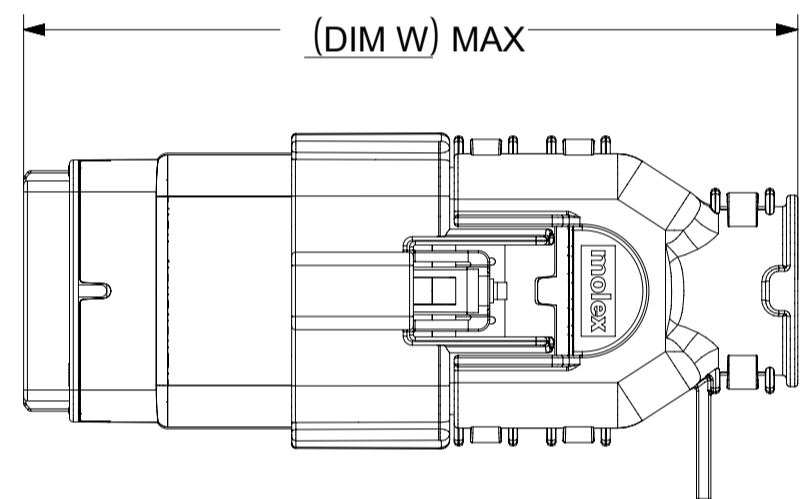

OVERALL MATED SYSTEM WITH RECEPTACLE BACKSHELL