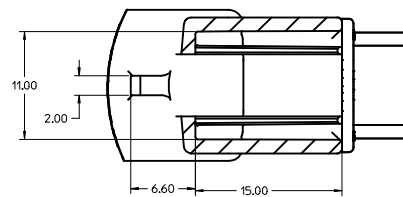

THIS DRAWING CONTAINS INFORMATION THAT IS PROPRIETARY TO MOLEX INCORPORATED AND SHOULD NOT BE USED WITHOUT WRITTEN PERMISSION

KEY CONFIGURATIONS

KEY A

KEY B

KEY C

KEY D

REVISED IEC NO. UAU2016-0465 DRAWN: PROFFITT 2015/10/06 CHECKED: BRUSZENSKI 2015/10/06 APPR: IKOSHY 2015/10/07	QUALITY SYMBOLS	GENERAL TOLERANCES (UNLESS SPECIFIED)	DIMENSION STYLE	SCALE	DESIGN UNITS	THIRD ANGLE PROJECTION
	▽=0 ▽=0 ▽=0	mm INCH 4 PLACES ± --- ± --- 3 PLACES ± --- ± --- 2 PLACES ± 0.10 ± --- 1 PLACE ± 0.3 ± --- 0 PLACE ± ±	MM ONLY 4:1 METRIC	DRAWN BY: MYANSLAMBROU CHECKED BY: DGRIFFITHS APPROVED BY: SMARCEAU	DATE: 04-27-06 DATE: 06-22-06 DATE: 06-22-06	TITLE: MX150 2X2 BLADE SEALED ASSEMBLY MAT SEAL molex
	ANGLAR ± 3 ° DRAFT WHERE APPLICABLE MUST REMAIN WITHIN DIMENSIONS	MATERIAL NO. SEE BOM	DOCUMENT NO. SD-33482-041			