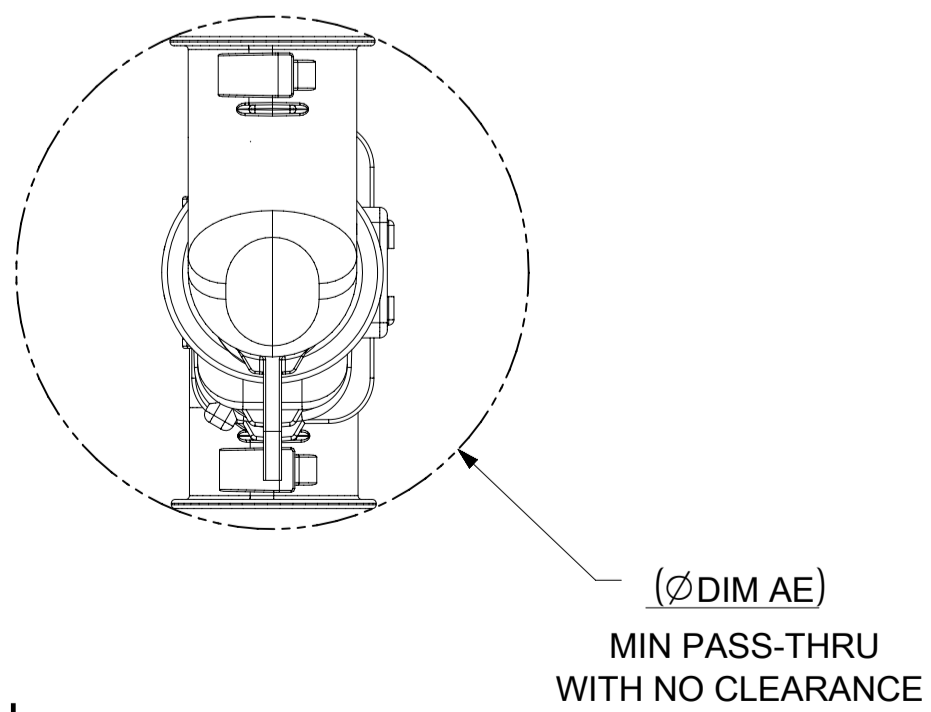

ADD THE VALUE OF 'Y' TO THE TOTAL DIMENSION WHENEVER ADAPTOR IS USED

CHARTED DIMENSIONS

CKT	BLADE CONFIGURATION	RECEPTACLE CONFIGURATION	DIMENSIONS									
			U	V	W	X	Y	AA	AB	AC	AD	AE
2X4	STANDARD	STANDARD	115.24	94.36	93.93	75.62	32.10	32.93	32.54	32.85	31.76	56.81
2X8	STANDARD	STANDARD	132.49	102.81	102.73	84.07	36.10	45.44	45.44	42.65	45.44	68.18
2X10	STANDARD	STANDARD	132.49	102.81	102.73	84.07	36.10	45.44	45.44	42.65	45.44	68.18