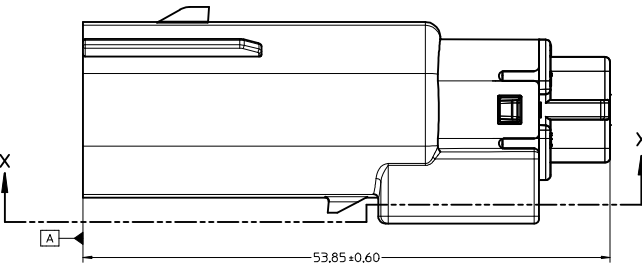

THIS DRAWING CONTAINS INFORMATION THAT IS PROPRIETARY TO MOLEX INCORPORATED AND SHOULD NOT BE USED WITHOUT WRITTEN PERMISSION

KEY CONFIGURATIONS

KEY A

KEY B

KEY C

KEY D

REVISED IEC NO. UAU2016-0465 DRAWN: PROFFITT 2015/10/06 CHECKED: BRUSZENSKI 2015/10/06 APPR: IKOSHY 2015/10/07	QUALITY SYMBOLS	GENERAL TOLERANCES (UNLESS SPECIFIED)	DIMENSION STYLE	SCALE	DESIGN UNITS	THIRD ANGLE PROJECTION
	▽=0 ▽=0 ▽=0	mm INCH 4 PLACES ± --- ± --- 3 PLACES ± --- ± --- 2 PLACES ± 0.10 ± --- 1 PLACE ± 0.3 ± --- 0 PLACE ± ±	MM ONLY 4:1 METRIC	DRAWN BY: MYANSLAMBROU CHECKED BY: DGRIFFITHS APPROVED BY: SMARCEAU	DATE: 04-27-06 DATE: 06-22-06 DATE: 06-22-06	TITLE: MX150 2X2 BLADE SEALED ASSEMBLY MAT SEAL molex
	ANGLAR ± 3 ° DRAFT WHERE APPLICABLE MUST REMAIN WITHIN DIMENSIONS	MATERIAL NO. SEE BOM	DOCUMENT NO. SD-33482-041			