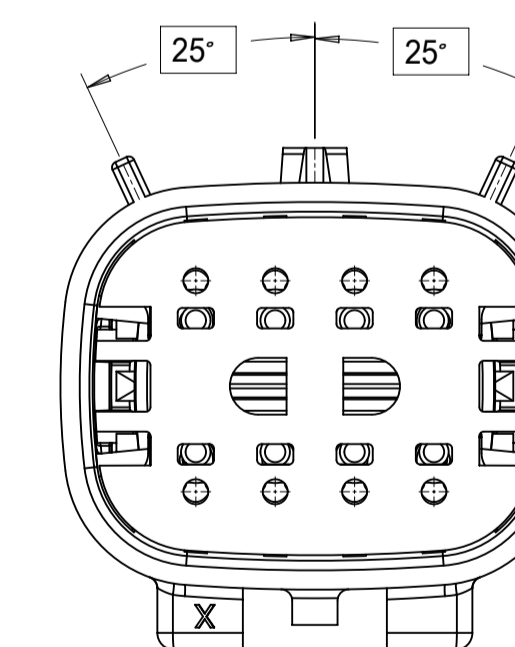

2X10 - STANDARD (STD)

2X10 - UL V0*

UL V0 UNIQUE FEATURE

Partial1
SCALE 10:1

* MINOR GEOMETRY CHANGE THAN STANDARD CONFIGURATION.
SEE NOTE 2a FOR MORE INFORMATION

SYMBOLS	THIS DRAWING CONTAINS INFORMATION THAT IS PROPRIETARY TO MOLEX ELECTRONIC TECHNOLOGIES, LLC AND SHOULD NOT BE USED WITHOUT WRITTEN PERMISSION		CURRENT REV DESC:							
	DIMENSION UNITS	SCALE						EC NO: 171650	DRWN: PMANJUNATHAC	2018/01/03
▽ = 0	mm	1.5:1	GENERAL TOLERANCES (UNLESS SPECIFIED)		CHK'D: MVANSLAMBROU	2018/02/16	MX150 BLADE DUAL ROW SEALED ASSEMBLY MAT SEAL			
▽ = 0	ANGULAR TOL ± 1.0°		4 PLACES ±		APPR: MVANSLAMBROU	2018/02/16	PRODUCT CUSTOMER DRAWING			
▽ = 0	3 PLACES ±		2 PLACES ± 0.1		INITIAL REVISION:		DOCUMENT NUMBER	DOC TYPE	DOC PART	REVISION
▽ = 0	2 PLACES ± 0.2		1 PLACE ± 0.2		DRWN: APROFFITT	2014/04/28	SD-33482-0001	PSD	001	E2
▽ = 0	0 PLACES ±		DRAFT WHERE APPLICABLE MUST REMAIN WITHIN DIMENSIONS		APPR: VKOSHY	2014/05/14	MATERIAL NUMBER	CUSTOMER	SHEET NUMBER	
▽ = 0	THIRD ANGLE PROJECTION		DRAWING		SERIES		GENERAL MARKET	2 OF 11		
		A1-SIZE		33482						

SHEET DESCRIPTION
KEY CONFIGURATIONS

2X2

KEY A

KEY B

KEY C

KEY D

2X3

KEY A

KEY B

KEY C

KEY D

2X4

KEY A

KEY B

KEY C

KEY D