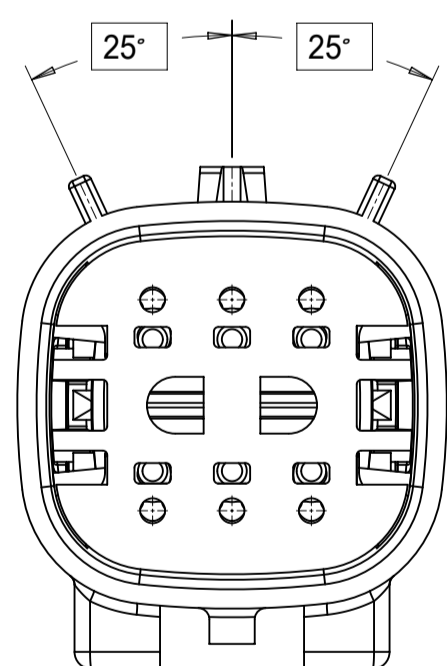

SHEET DESCRIPTION
CONFIGURATIONS

2X2 - STANDARD (STD)

2X2 - UL V0*

2X3 - STANDARD (STD)

2X3 - LENGTHENED

2X4 - STANDARD (STD)

2X6 - STANDARD (STD)

2X8 - STANDARD (STD)

2X10 - STANDARD (STD)

2X10 - UL V0*

UL V0 UNIQUE FEATURE

Partial1
SCALE 10:1

* MINOR GEOMETRY CHANGE THAN STANDARD CONFIGURATION.
SEE NOTE 2a FOR MORE INFORMATION

SYMBOLS	THIS DRAWING CONTAINS INFORMATION THAT IS PROPRIETARY TO MOLEX ELECTRONIC TECHNOLOGIES, LLC AND SHOULD NOT BE USED WITHOUT WRITTEN PERMISSION		CURRENT REV DESC:							
	DIMENSION UNITS	SCALE						EC NO: 171650	DRWN: PMANJUNATHAC	2018/01/03
▽ = 0	mm	1.5:1	GENERAL TOLERANCES (UNLESS SPECIFIED)		CHK'D: MVANSLAMBROU	2018/02/16	MX150 BLADE DUAL ROW SEALED ASSEMBLY MAT SEAL			
▽ = 0	ANGULAR TOL ± 1.0°		4 PLACES ±		APPR: MVANSLAMBROU	2018/02/16	PRODUCT CUSTOMER DRAWING			
▽ = 0	3 PLACES ±		2 PLACES ± 0.1		INITIAL REVISION:		DOCUMENT NUMBER	DOC TYPE	DOC PART	REVISION
▽ = 0	2 PLACES ± 0.2		1 PLACE ± 0.2		DRWN: APROFFITT	2014/04/28	SD-33482-0001	PSD	001	E2
▽ = 0	0 PLACES ±		DRAFT WHERE APPLICABLE MUST REMAIN WITHIN DIMENSIONS		APPR: VKOSHY	2014/05/14	MATERIAL NUMBER	CUSTOMER	SHEET NUMBER	
▽ = 0	THIRD ANGLE PROJECTION		DRAWING		SERIES		GENERAL MARKET	2 OF 11		
		A1-SIZE		33482						

SHEET DESCRIPTION
KEY CONFIGURATIONS

2X2

KEY A

KEY B

KEY C

KEY D

2X3

KEY A

KEY B

KEY C

KEY D

2X4

KEY A

KEY B

KEY C

KEY D