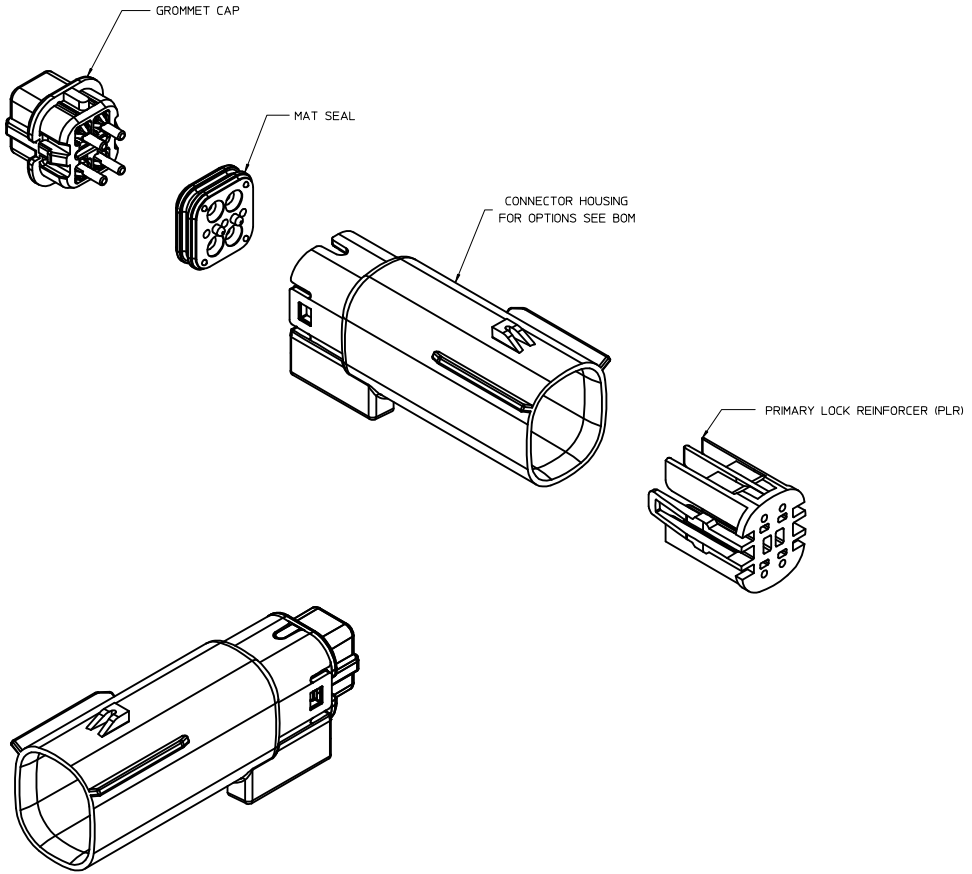

TABLE OF CONTENTS	
SHEET NO.	SHEET DESCRIPTION
1	NOTES
2	KEY CONFIGURATIONS
3	BLADE SEALED ASSEMBLY
4	SYSTEM PACKAGING
5	BOM

NOTES: VALID UNLESS OTHERWISE SPECIFIED

1. GENERAL:
a. APPLICATION SPECIFICATION SEE: AS-33472-100
CONTAINS: PRODUCT INTRODUCTION, PRODUCT SUMMARY, CONNECTOR ASSEMBLY, PACKAGING INFORMATION, CONNECTOR MATING, SERVICE INSTRUCTIONS, ELECTRICAL CONTINUITY CHECKING, CRIMPING, AND TROUBLESHOOTING.
-DESIGNED TO MATE WITH RECEPTACLE SEALED ASSEMBLY SPECIFIED IN MOLEX DRAWING SD-33472-041.
-FOR 15mm BLADE TERMINALS TO BE USED WITH THIS ASSEMBLY SEE MOLEX DRAWING SD-33000-001.
- SYSTEM TO BE USED WITH WIRE WITH DIAMETER RANGE OF 1.4mm TO 2.69mm.
-ASSEMBLY SHIPPED WITH PLR IN PRE-LOCK POSITION
-IN THE EVENT THAT THE PLR IS FOUND IN THE SEATED (FINAL LOCK) POSITION, REFER TO MOLEX SPECIFICATION PS-34646-001, AVAILABLE AT www.molex.com <<http://www.molex.com>>
-ASSEMBLY CONFORMS TO SAE/USCAR-2 REV.4 WITH THE FOLLOWING EXCEPTIONS:
TERMINAL INSERTION FORCE FOR WIRE DIAMETER ABOVE 2.5mm NOT EXCEEDING 2.69mm SHALL NOT EXCEED 45 NEWTONS.
b. PRODUCT SPECIFICATION SEE: PS-33472-000
CONTAINS: PRODUCT INTRODUCTION, PRODUCT SUMMARY, RATINGS (CURRENT, TEMPERATURE, SEALING, AND FLAMMABILITY), AND PRODUCT VALIDATION.
c. PACKAGING SPECIFICATION PER MOLEX DRAWING: PK-31300-635
d. PARTS MUST BE IN COMPLIANCE TO MOLEX CHEMICAL SUBSTANCES FOR PRODUCTS AND PACKAGING SPECIFICATION: ES-40000-5016
e. DATA MUST BE SUBMITTED UNDER THE MOLEX PART NUMBER TO IMDS (COMPANY ID#13255)

2. DESIGN - MATERIALS:
a. CONNECTOR HOUSING, GROMMET CAP, PLR: SPS/NYLON 20% GLASS FILLED
b. MAT SEAL: INTERNALLY LUBRICATED SILICONE

3. DESIGN - GEOMETRY:
a. THIS IS A 100% CAD GENERATED PART. THE CAD MATHEMATICAL DATA IS THE MASTER FOR THIS PART. FOR DIMENSIONAL OR ANY INFORMATION NOT SHOWN ON THIS DRAWING, ANALYZE THE CAD MODEL.
b. GEOMETRIC DIMENSIONS AND TOLERANCES PER ASME Y14.5M - 1994
c. EDGES AND UNDIMENSIONED DETAILS PER ISO13715
d. CORNERS SHOWN AS SHARP TO BE R 0.2 MAX.
e. LETTERING SHALL BE 0.15 MAX RAISED IN 0.25 MAX RECESS PAD. THIS INCLUDES RECYCLING CODE, CAVITY ID, VENDOR IDENTIFICATION, AND CUSTOMER MATERIAL NUMBER.
f. VISUAL DEFECTS SHALL MEET COSMETIC STANDARD PS-45499-002 (Class B)
g. LASER MARKING: TBD

INSPECTION NUMBER LOG
LAST NUMBER USED:
ADDED:
REMOVED:

REV	DESCRIPTION
V	UPDATED STATUS AND COMMENTS COLUMNS
U	ADD NEW P/N 33482-4417
T	ADD NEW P/N 33482-4415 33482-4416
S	ADD NEW P/N 33482-4413
R	ADD NEW P/N 33482-4412
Q	UPDATED GROMMET CAP
P3	UPDATED DIMENSIONS
P2	UPDATED DIMENSIONS TO MATCH MODEL
P1	UPDATED NOTES
P	REDRAWN