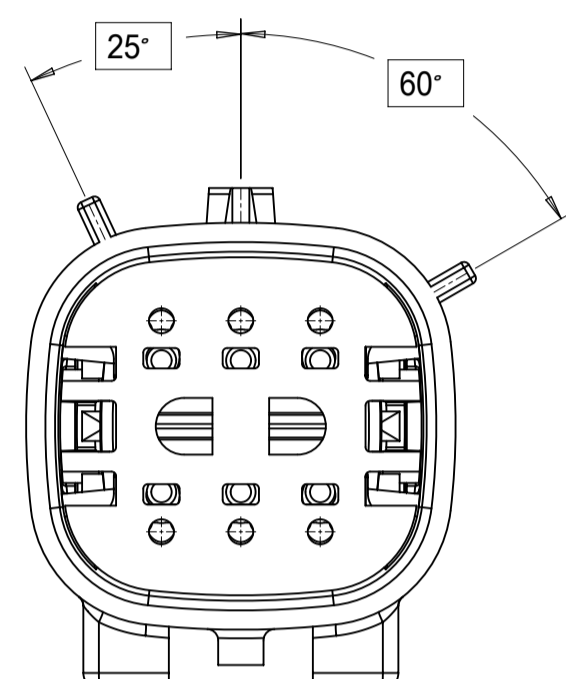

2X10 - STANDARD (STD)

2X10 - UL V0*

UL V0 UNIQUE FEATURE

Partial1
SCALE 10:1

* MINOR GEOMETRY CHANGE THAN STANDARD CONFIGURATION.
SEE NOTE 2a FOR MORE INFORMATION

SYMBOLS	THIS DRAWING CONTAINS INFORMATION THAT IS PROPRIETARY TO MOLEX ELECTRONIC TECHNOLOGIES, LLC AND SHOULD NOT BE USED WITHOUT WRITTEN PERMISSION		CURRENT REV DESC:							
	DIMENSION UNITS	SCALE						EC NO: 171650	DRWN: PMANJUNATHAC	2018/01/03
▽ = 0	mm	1.5:1	GENERAL TOLERANCES (UNLESS SPECIFIED)		CHK'D: MVANSLAMBROU	2018/02/16	MX150 BLADE DUAL ROW SEALED ASSEMBLY MAT SEAL			
▽ = 0	ANGULAR TOL ± 1.0°		4 PLACES ±		APPR: MVANSLAMBROU	2018/02/16	PRODUCT CUSTOMER DRAWING			
▽ = 0	3 PLACES ±		2 PLACES ± 0.1		INITIAL REVISION:		DOCUMENT NUMBER	DOC TYPE	DOC PART	REVISION
▽ = 0	2 PLACES ± 0.2		1 PLACE ± 0.2		DRWN: APROFFITT	2014/04/28	SD-33482-0001	PSD	001	E2
▽ = 0	0 PLACES ±		DRAFT WHERE APPLICABLE MUST REMAIN WITHIN DIMENSIONS		APPR: VKOSHY	2014/05/14	MATERIAL NUMBER	CUSTOMER	SHEET NUMBER	
▽ = 0	THIRD ANGLE PROJECTION		DRAWING		SERIES		GENERAL MARKET	2 OF 11		
		A1-SIZE		33482						

SHEET DESCRIPTION
KEY CONFIGURATIONS

2X2

KEY A

KEY B

KEY C

KEY D

2X3

KEY A

KEY B

KEY C

KEY D

2X4

KEY A

KEY B

KEY C

KEY D