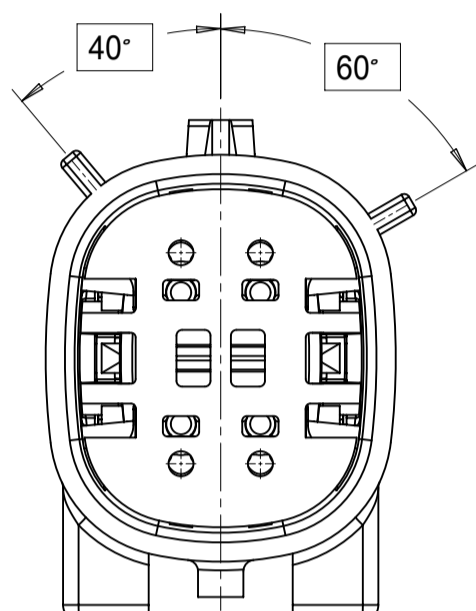

SHEET DESCRIPTION
CONFIGURATIONS

2X2 - STANDARD (STD)

2X2 - UL V0*

2X3 - STANDARD (STD)

2X3 - LENGTHENED

2X4 - STANDARD (STD)

2X6 - STANDARD (STD)

2X8 - STANDARD (STD)

2X10 - STANDARD (STD)

2X10 - UL V0*

UL V0 UNIQUE FEATURE

Partial1
SCALE 10:1

* MINOR GEOMETRY CHANGE THAN STANDARD CONFIGURATION.
SEE NOTE 2a FOR MORE INFORMATION

SYMBOLS	THIS DRAWING CONTAINS INFORMATION THAT IS PROPRIETARY TO MOLEX ELECTRONIC TECHNOLOGIES, LLC AND SHOULD NOT BE USED WITHOUT WRITTEN PERMISSION		CURRENT REV DESC:							
	DIMENSION UNITS	SCALE						EC NO: 171650	DRWN: PMANJUNATHAC	2018/01/03
▽ = 0	mm	1.5:1	GENERAL TOLERANCES (UNLESS SPECIFIED)		CHK'D: MVANSLAMBROU	2018/02/16	MX150 BLADE DUAL ROW SEALED ASSEMBLY MAT SEAL			
▽ = 0	ANGULAR TOL ± 1.0°		4 PLACES ±		APPR: MVANSLAMBROU	2018/02/16	PRODUCT CUSTOMER DRAWING			
▽ = 0	3 PLACES ±		2 PLACES ± 0.1		INITIAL REVISION:		DOCUMENT NUMBER	DOC TYPE	DOC PART	REVISION
▽ = 0	2 PLACES ± 0.2		1 PLACE ± 0.2		DRWN: APROFFITT	2014/04/28	SD-33482-0001	PSD	001	E2
▽ = 0	0 PLACES ±		DRAFT WHERE APPLICABLE MUST REMAIN WITHIN DIMENSIONS		APPR: VKOSHY	2014/05/14	MATERIAL NUMBER	CUSTOMER	SHEET NUMBER	
▽ = 0	THIRD ANGLE PROJECTION		DRAWING		SERIES		GENERAL MARKET	2 OF 11		
		A1-SIZE		33482						

SHEET DESCRIPTION
KEY CONFIGURATIONS

2X2

KEY A

KEY B

KEY C

KEY D

2X3

KEY A