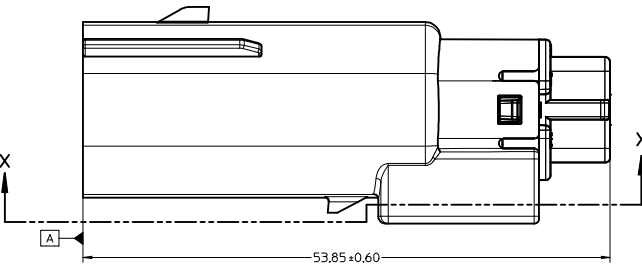

KEY CONFIGURATIONS

KEY A

KEY B

KEY C

KEY D

REVISED IEC NO. UAU2016-0465 DRAWN: PROFFITT 2015/10/06 CHECKED: BRUSZENSKI 2015/10/06 APPR: IKOSHY 2015/10/07	QUALITY SYMBOLS	GENERAL TOLERANCES (UNLESS SPECIFIED)	DIMENSION STYLE	SCALE	DESIGN UNITS	THIRD ANGLE PROJECTION
	▽=0 ▽=0 ▽=0	mm INCH 4 PLACES ± --- ± --- 3 PLACES ± --- ± --- 2 PLACES ± 0.10 ± --- 1 PLACE ± 0.3 ± --- 0 PLACE ± ±	MM ONLY 4:1 METRIC	DRAWN BY: MYANSLAMBROU CHECKED BY: DGRIFITHS APPROVED BY: SMARCEAU	DATE: 04-27-06 DATE: 06-22-06 DATE: 06-22-06	TITLE: MX150 2X2 BLADE SEALED ASSEMBLY MAT SEAL molex
	ANGLAR ± 3 ° DRAFT WHERE APPLICABLE MUST REMAIN WITHIN DIMENSIONS	MATERIAL NO. SEE BOM	DOCUMENT NO. SD-33482-041			