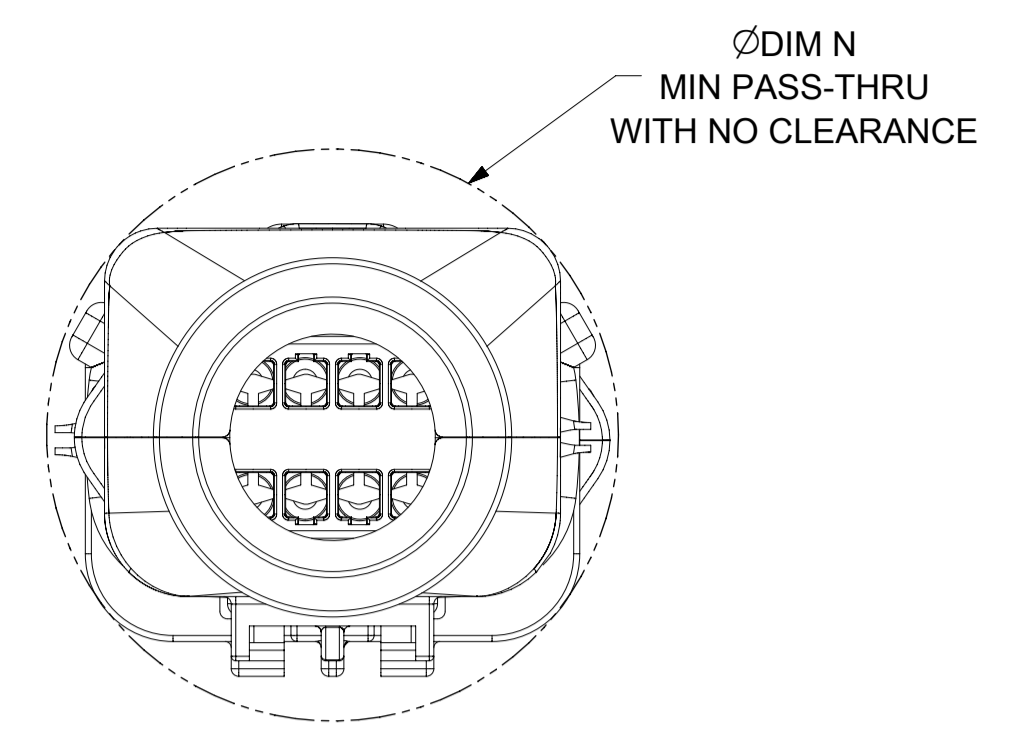

SHEET DESCRIPTION
SCHLEMMER BACKSHELL CONFIGURATIONS

CKT	BLADE CONFIGURATION	RECEPTACLE CONFIGURATION	DIMENSIONS				
			M	N	P	R	T
2X3	STANDARD	STANDARD	106.83	32.75	31.75	29.00	29.50
	LENGTHENED		108.71				
2X4	STANDARD	STANDARD	106.83	33.50	31.90	30.70	30.70
2X6	STANDARD	STANDARD	106.83	37.84	37.27	35.83	36.83

OVERALL MATED SYSTEM WITH BLADE AND RECEPTACLE BACKSHELL