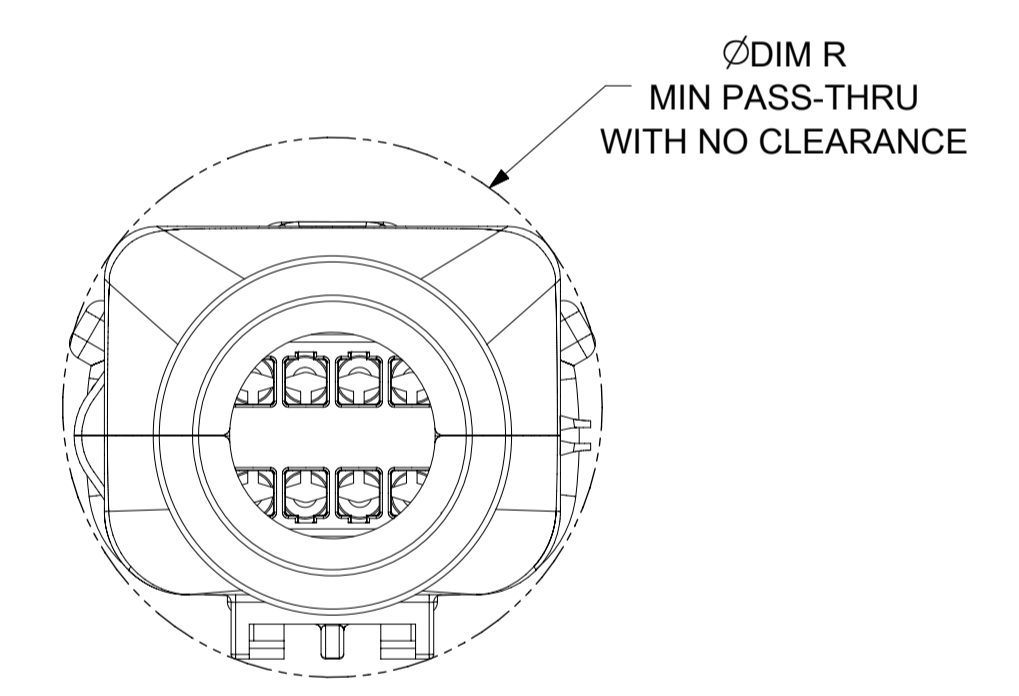

OVERALL MATED SYSTEM WITH RECEPTACLE BACKSHELL