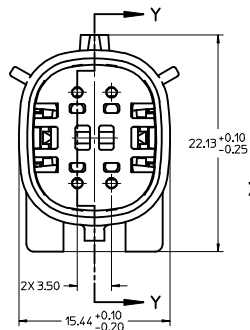

KEY CONFIGURATIONS

KEY A

KEY B

KEY C

KEY D

REVISED IEC NO. UAU2016-0465 DRAWN: PROFFITT 2015/10/06 CHECKED: BRUSZENSKI 2015/10/06 APPR: IKOSHY 2015/10/07	QUALITY SYMBOLS	GENERAL TOLERANCES (UNLESS SPECIFIED)	DIMENSION STYLE	SCALE	DESIGN UNITS	THIRD ANGLE PROJECTION
	▽=0 ▽=0 ▽=0	mm INCH 4 PLACES ± --- ± --- 3 PLACES ± --- ± --- 2 PLACES ± 0.10 ± --- 1 PLACE ± 0.3 ± --- 0 PLACE ± ±	MM ONLY 4:1 METRIC	DRAWN BY: MYANSLAMBROU CHECKED BY: DGRIFITHS APPROVED BY: SMARCEAU	DATE: 04-27-06 DATE: 06-22-06 DATE: 06-22-06	TITLE: MX150 2X2 BLADE SEALED ASSEMBLY MAT SEAL molex
	ANGLAR ± 3 ° DRAFT WHERE APPLICABLE MUST REMAIN WITHIN DIMENSIONS	MATERIAL NO. SEE BOM	DOCUMENT NO. SD-33482-041			

PARTIAL X-X
SCALE 4:1

PRIMARY LOCK REINFORCER (PLR) SHOWN IN PRE-STAGED POSITION

SECTION Z-Z

PRIMARY LOCK REINFORCER (PLR) SHOWN IN FINAL LOCK POSITION

SECTION Y-Y

REVISED IEC NO. UAU2016-0465 DRAWN: PROFFITT 2015/10/06 CHECKED: KRUSZENSKI 2015/10/06 APPR: WOSHY 2015/10/07	QUALITY SYMBOLS	GENERAL TOLERANCES (UNLESS SPECIFIED)	DIMENSION STYLE	SCALE	DESIGN UNITS	THIRD ANGLE PROJECTION	
	∇=0 ∇=0 ∇=0	4 PLACES ± mm ± INCH 3 PLACES ± --- ± --- 2 PLACES ± 0.10 ± --- 1 PLACE ± 0.3 ± --- 0 PLACE ± ±	MM ONLY	4:1	METRIC	DRAWN BY: MYANSLAMBROU 04-27-06 CHECKED BY: DGRIFITHS 06-22-06 APPROVED BY: SMARCEAU 06-22-06	TITLE: MX150 2X2 BLADE SEALED ASSEMBLY MAT SEAL molex
	ANGULAR ± 3 ° DRAFT WHERE APPLICABLE MUST REMAIN WITHIN DIMENSIONS	MATERIAL NO.: SEE BOM SIZE: D	DOCUMENT NO.: SD-33482-041	SHEET NO.: 3 OF 5			
	THIS DRAWING CONTAINS INFORMATION THAT IS PROPRIETARY TO MOLEX INCORPORATED AND SHOULD NOT BE USED WITHOUT WRITTEN PERMISSION						