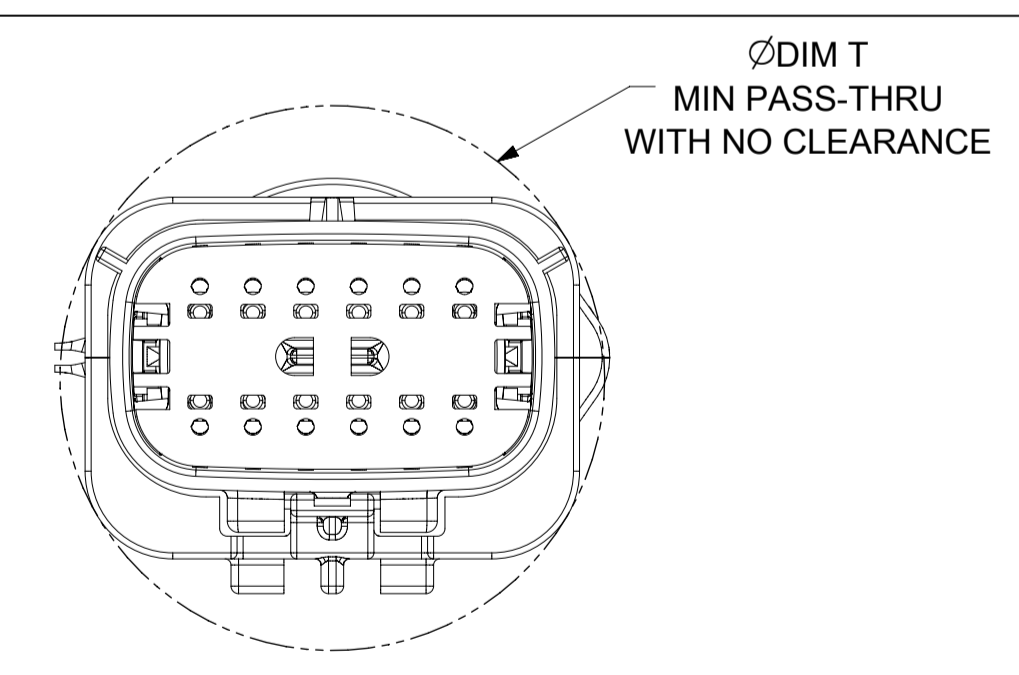

BLADE SEALED ASSEMBLY WITH BLADE BACKSHELL

SYMBOLS THIS DRAWING CONTAINS INFORMATION THAT IS PROPRIETARY TO MOLEX ELECTRONIC TECHNOLOGIES, LLC AND SHOULD NOT BE USED WITHOUT WRITTEN PERMISSION DIMENSION UNITS: mm SCALE: 2:1 GENERAL TOLERANCES (UNLESS SPECIFIED): ANGULAR TOL: ± 1.0° 4 PLACES: ± 3 PLACES: ± 2 PLACES: ± 0.1 1 PLACE: ± 0.2 0 PLACES: ± DRAFT WHERE APPLICABLE MUST REMAIN WITHIN DIMENSIONS	CURRENT REV DESC:			
	EC NO: 171650 DRWN: PMANJUNATHAC 2018/01/03 CHK'D: MVANSLAMBROU 2018/02/16 APPR: MVANSLAMBROU 2018/02/16			PRODUCT CUSTOMER DRAWING DOCUMENT NUMBER: SD-33482-0001 DOC TYPE: PSD DOC PART: 001 REVISION: E2
	INITIAL REVISION: DRWN: APROFFITT 2014/04/28 APPR: VKOSHY 2014/05/14		MATERIAL NUMBER: 33482 CUSTOMER: GENERAL MARKET SHEET NUMBER: 10 OF 11	
	THIRD ANGLE PROJECTION 			DRAWING: A1-SIZE SERIES: 33482