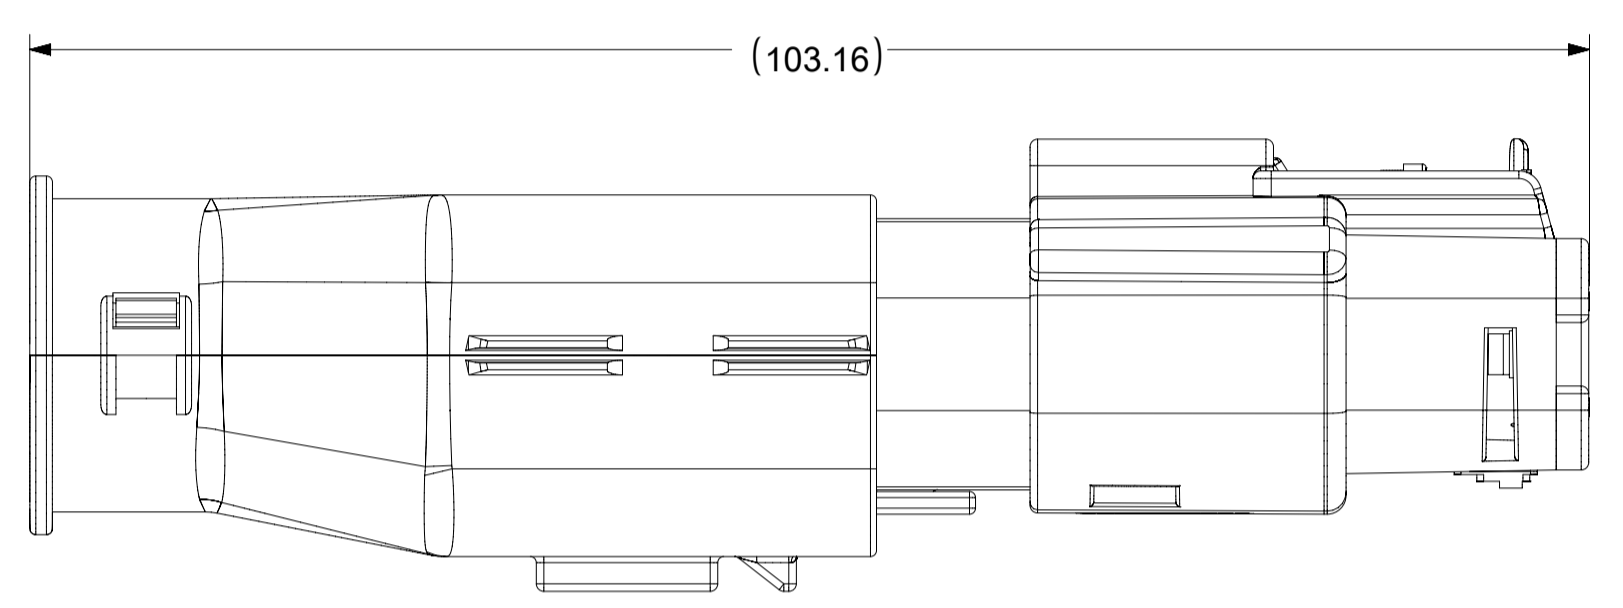

SHEET DESCRIPTION
SCHLEMMER BACKSHELL CONFIGURATIONS

CKT	BLADE CONFIGURATION	RECEPTACLE CONFIGURATION	DIMENSIONS				
			M	N	P	R	T
2X3	STANDARD	STANDARD	106.83	32.75	31.75	29.00	29.50
	LENGTHENED		108.71				
2X4	STANDARD	STANDARD	106.83	33.50	31.90	30.70	30.70
2X6	STANDARD	STANDARD	106.83	37.84	37.27	35.83	36.83

BLADE SEALED ASSEMBLY WITH BLADE BACKSHELL

SYMBOLS THIS DRAWING CONTAINS INFORMATION THAT IS PROPRIETARY TO MOLEX ELECTRONIC TECHNOLOGIES, LLC AND SHOULD NOT BE USED WITHOUT WRITTEN PERMISSION DIMENSION UNITS: mm SCALE: 2:1 GENERAL TOLERANCES (UNLESS SPECIFIED): ANGULAR TOL: ± 1.0° 4 PLACES: ± 3 PLACES: ± 2 PLACES: ± 0.1 1 PLACE: ± 0.2 0 PLACES: ± DRAFT WHERE APPLICABLE MUST REMAIN WITHIN DIMENSIONS	CURRENT REV DESC:			
	EC NO: 171650 DRWN: PMANJUNATHAC 2018/01/03 CHK'D: MVANSLAMBROU 2018/02/16 APPR: MVANSLAMBROU 2018/02/16			PRODUCT CUSTOMER DRAWING DOCUMENT NUMBER: SD-33482-0001 DOC TYPE: PSD DOC PART: 001 REVISION: E2
	INITIAL REVISION: DRWN: APROFFITT 2014/04/28 APPR: VKOSHY 2014/05/14		MATERIAL NUMBER: 33482 CUSTOMER: GENERAL MARKET SHEET NUMBER: 10 OF 11	
	THIRD ANGLE PROJECTION 			DRAWING: A1-SIZE SERIES: 33482