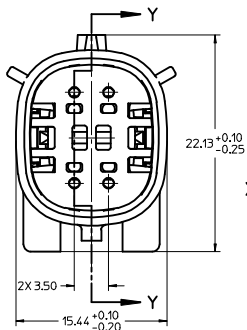

REVISIONS EC NO: UALU2016-0465 DRAWN BY: DRWNAPROFFITT 2015/10/06 CHECKED BY: CHYKOBORUSZENSK 2015/10/06 APPR: IKOSHY 2015/10/07	QUALITY SYMBOLS	GENERAL TOLERANCES (UNLESS SPECIFIED)	DIMENSION STYLE	SCALE	DESIGN UNITS	THIRD ANGLE PROJECTION	
	▽=0	mm INCH	MM ONLY	3:1	METRIC	☉	
	▽=0	4 PLACES ± --- ± --- 3 PLACES ± --- ± --- 2 PLACES ± 0.10 ± --- 1 PLACE ± 0.3 ± --- 0 PLACE ± ±	DRAWN BY: MYANSLAMBROU 04-27-06 CHECKED BY: DGRIFFI THS 06-22-06 APPROVED BY: SMARCEAU 06-22-06	DATE	TITLE	MX150 2X2 BLADE SEALED ASSEMBLY MAT SEAL	
	▽=0	ANGULAR ± 3 ° DRAFT WHERE APPLICABLE MUST REMAIN WITHIN DIMENSIONS	MATERIAL NO. SEE BOM	SIZE D	DOCUMENT NO. SD-33482-041	molex SHEET NO. 1 OF 5	

THIS DRAWING CONTAINS INFORMATION THAT IS PROPRIETARY TO MOLEX INCORPORATED AND SHOULD NOT BE USED WITHOUT WRITTEN PERMISSION

KEY CONFIGURATIONS

KEY A

KEY B

KEY C

KEY D

REVISED IEC NO. UAU2016-0465 DRAWN: PROFFITT 2015/10/06 CHECKED: BRUSZENSKI 2015/10/06 APPR: IKOSHY 2015/10/07	QUALITY SYMBOLS	GENERAL TOLERANCES (UNLESS SPECIFIED)	DIMENSION STYLE	SCALE	DESIGN UNITS	THIRD ANGLE PROJECTION
	▽=0 ▽=0 ▽=0	mm INCH 4 PLACES ± --- ± --- 3 PLACES ± --- ± --- 2 PLACES ± 0.10 ± --- 1 PLACE ± 0.3 ± --- 0 PLACE ± ±	MM ONLY 4:1 METRIC	DRAWN BY: MYANSLAMBROU CHECKED BY: DGRIFFITHS APPROVED BY: SMARCEAU	DATE: 04-27-06 DATE: 06-22-06 DATE: 06-22-06	TITLE: MX150 2X2 BLADE SEALED ASSEMBLY MAT SEAL molex
	ANGLAR ± 3 ° DRAFT WHERE APPLICABLE MUST REMAIN WITHIN DIMENSIONS	MATERIAL NO. SEE BOM	DOCUMENT NO. SD-33482-041			