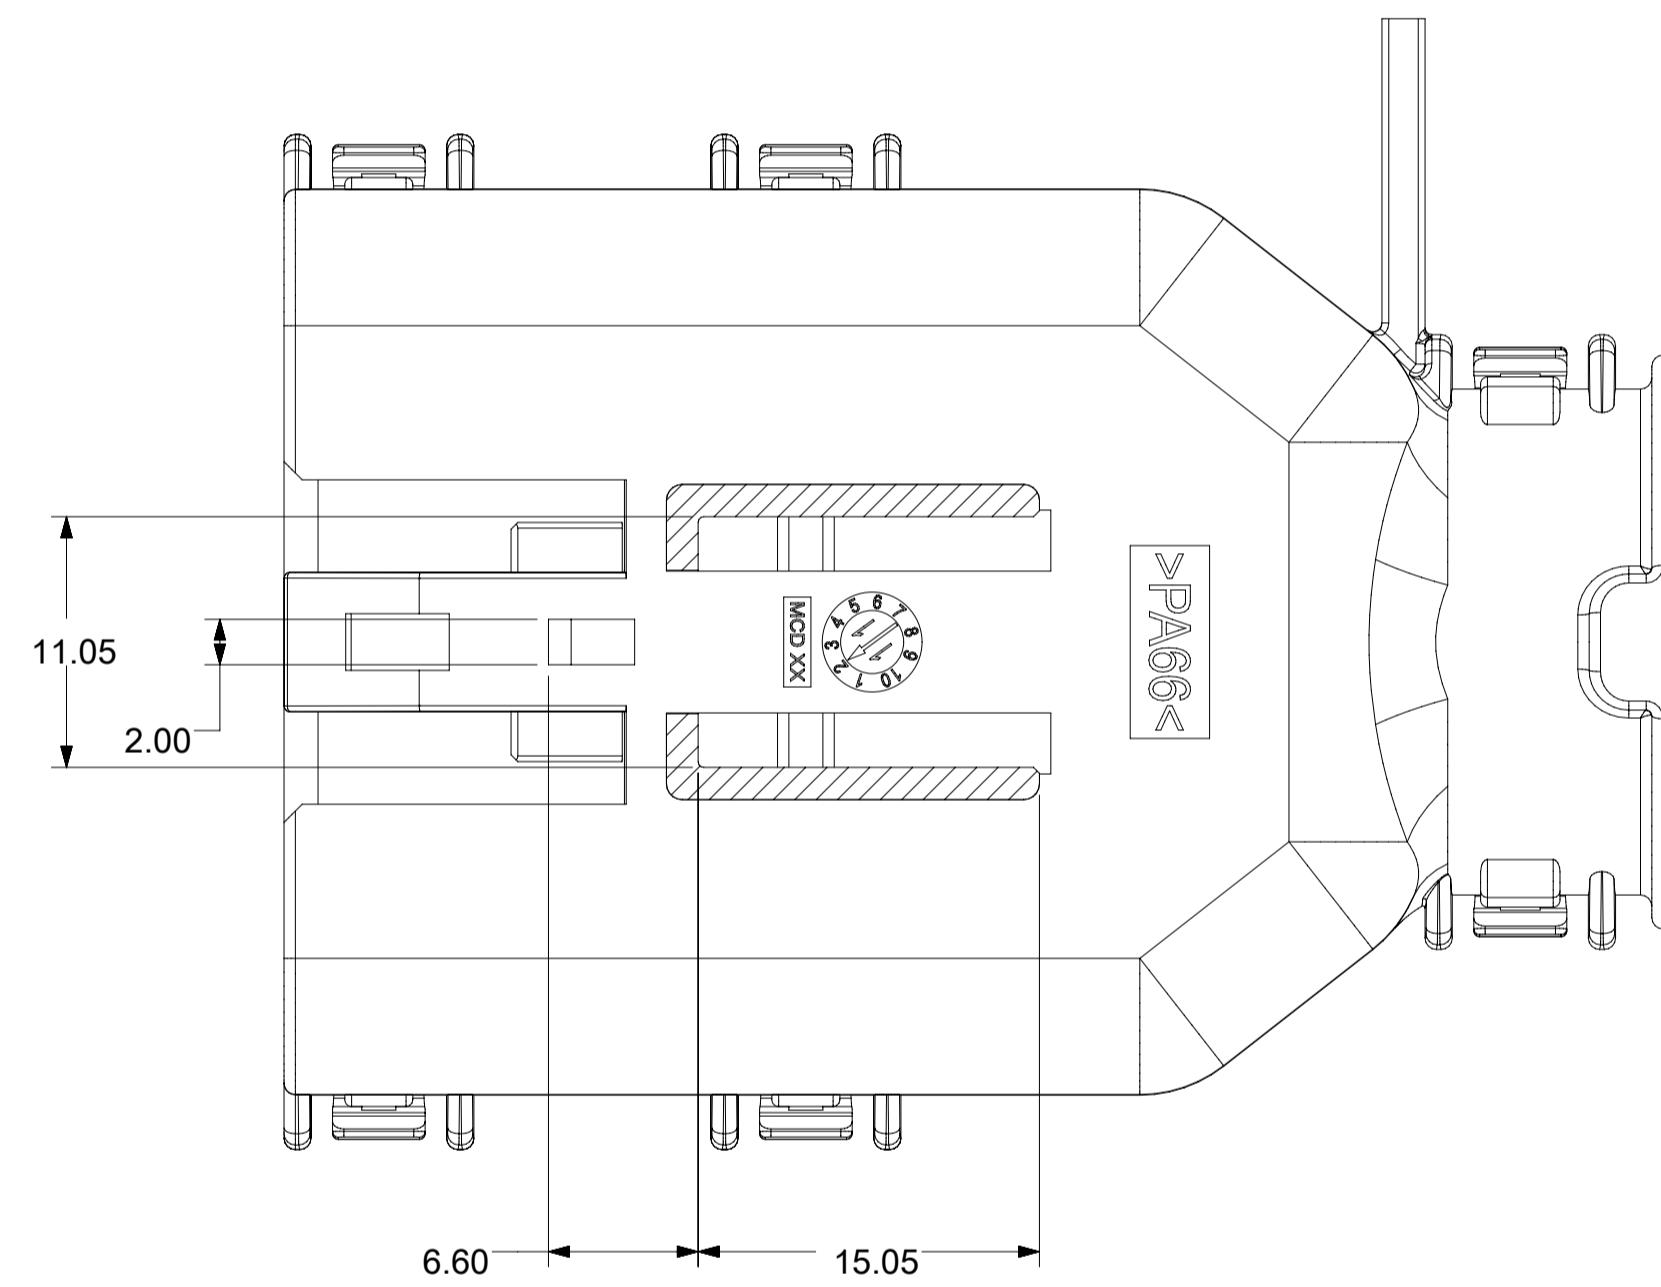

SECTION B-B

SYMBOLS = 0 = 0 = 0 = 0 = 0 = 0 = 0 = 0 = 0	THIS DRAWING CONTAINS INFORMATION THAT IS PROPRIETARY TO MOLEX ELECTRONIC TECHNOLOGIES, LLC AND SHOULD NOT BE USED WITHOUT WRITTEN PERMISSION		SCALE 3:1		CURRENT REV DESC:								
	DIMENSION UNITS mm		GENERAL TOLERANCES (UNLESS SPECIFIED)		EC NO: 171650 DRWN: PMANJUNATHAC 2018/01/03 CHK'D: MVANSLAMBROU 2018/02/16 APPR: MVANSLAMBROU 2018/02/16				MX150 BLADE DUAL ROW SEALED ASSEMBLY MAT SEAL				
	ANGULAR TOL ± 1.0°		4 PLACES ±		INITIAL REVISION:		PRODUCT CUSTOMER DRAWING						
	3 PLACES ±		2 PLACES ± 0.1		DRWN: APROFFITT 2014/04/28 APPR: VKOSHY 2014/05/14		DOCUMENT NUMBER SD-33482-0001		DOC TYPE | DOC PART | REVISION PSD | 001 | E2				
2 PLACES ± 0.2		1 PLACE ± 0.2		DRAFT WHERE APPLICABLE MUST REMAIN WITHIN DIMENSIONS		THIRD ANGLE PROJECTION 		MATERIAL NUMBER 33482		CUSTOMER GENERAL MARKET		SHEET NUMBER 9 OF 11