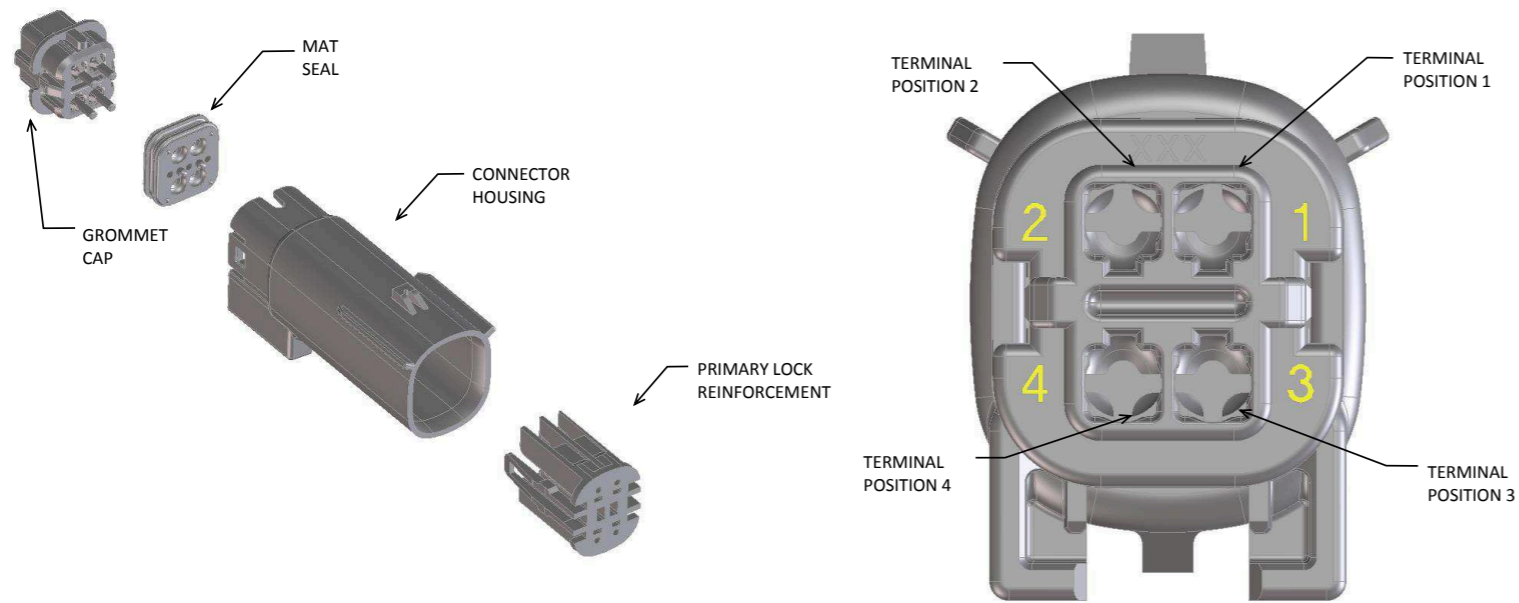

**MX150 2X2 BLADE SEALED ASSEMBLY MAT SEAL
BOM AND PIN OUT SHEET**

ABBREVIATION	DESCRIPTION	COLOR	MATERIAL
A-BLK	HOUSING, KEYING OPTION A	BLACK	SPS/NYLON GF20
B-LG	HOUSING, KEYING OPTION B	LIGHT GRAY	SPS/NYLON GF20
C-BR	HOUSING, KEYING OPTION C	BROWN	SPS/NYLON GF20
D-GR	HOUSING, KEYING OPTION D	GREEN	SPS/NYLON GF20
C-DG	HOUSING, KEYING OPTION C	DARK GRAY	SPS/NYLON GF20
D-SG	HOUSING, KEYING OPTION D	STONE GRAY	SPS/NYLON GF20
A-YW	HOUSING, KEYING OPTION A	YELLOW	SPS/NYLON GF20
GCP	GROMMET CAP (PLUGGED)	BLACK	SPS/NYLON GF20
GCO	GROMMET CAP (OPEN)	BLACK	SPS/NYLON GF20
PLR	PLR	NATURAL	SPS/NYLON GF20
M	MAT SEAL	ROYAL BLUE	INHERENTLY LUBRICATED SILICONE

FOR ADDITIONAL INFORMATION SEE SD-33482-0001