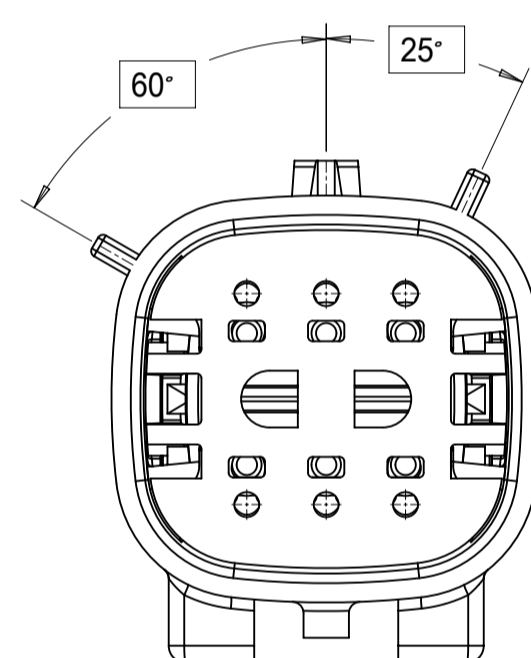

2X10 - STANDARD (STD)

2X10 - UL V0*

UL V0 UNIQUE FEATURE

Partial1
SCALE 10:1

* MINOR GEOMETRY CHANGE THAN STANDARD CONFIGURATION.
SEE NOTE 2a FOR MORE INFORMATION

SYMBOLS	THIS DRAWING CONTAINS INFORMATION THAT IS PROPRIETARY TO MOLEX ELECTRONIC TECHNOLOGIES, LLC AND SHOULD NOT BE USED WITHOUT WRITTEN PERMISSION		CURRENT REV DESC:							
	DIMENSION UNITS	SCALE						EC NO: 171650	DRWN: PMANJUNATHAC	2018/01/03
▽ = 0	mm	1.5:1	GENERAL TOLERANCES (UNLESS SPECIFIED)		CHK'D: MVANSLAMBROU	2018/02/16	MX150 BLADE DUAL ROW SEALED ASSEMBLY MAT SEAL			
▽ = 0	ANGULAR TOL ± 1.0°		4 PLACES ±		APPR: MVANSLAMBROU	2018/02/16	PRODUCT CUSTOMER DRAWING			
▽ = 0	3 PLACES ±		2 PLACES ± 0.1		INITIAL REVISION:		DOCUMENT NUMBER	DOC TYPE	DOC PART	REVISION
▽ = 0	2 PLACES ± 0.2		1 PLACE ± 0.2		DRWN: APROFFITT	2014/04/28	SD-33482-0001	PSD	001	E2
▽ = 0	0 PLACES ±		DRAFT WHERE APPLICABLE MUST REMAIN WITHIN DIMENSIONS		APPR: VKOSHY	2014/05/14	MATERIAL NUMBER	CUSTOMER	SHEET NUMBER	
▽ = 0	THIRD ANGLE PROJECTION		DRAWING		SERIES		GENERAL MARKET	2 OF 11		
		A1-SIZE		33482						

SHEET DESCRIPTION
KEY CONFIGURATIONS

2X2

KEY A

KEY B

KEY C

KEY D

2X3

KEY A

KEY B

KEY C

KEY D

2X4

KEY A

KEY B

KEY C

KEY D