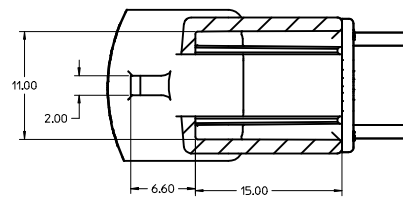

KEY CONFIGURATIONS

KEY A

KEY B

KEY C

KEY D

REVISED IEC NO. UAU2016-0465 DRAWN: PROFFITT 2015/10/06 CHECKED: BRUSZENSKI 2015/10/06 APPR: IKOSHY 2015/10/07	QUALITY SYMBOLS	GENERAL TOLERANCES (UNLESS SPECIFIED)	DIMENSION STYLE	SCALE	DESIGN UNITS	THIRD ANGLE PROJECTION
	▽=0 ▽=0 ▽=0	mm INCH 4 PLACES ± --- ± --- 3 PLACES ± --- ± --- 2 PLACES ± 0.10 ± --- 1 PLACE ± 0.3 ± --- 0 PLACE ± ±	MM ONLY 4:1 METRIC	DRAWN BY: MYANSLAMBROU CHECKED BY: DGRIFITHS APPROVED BY: SMARCEAU	DATE: 04-27-06 DATE: 06-22-06 DATE: 06-22-06	TITLE: MX150 2X2 BLADE SEALED ASSEMBLY MAT SEAL molex
	ANGLAR ± 3 ° DRAFT WHERE APPLICABLE MUST REMAIN WITHIN DIMENSIONS	MATERIAL NO. SEE BOM	DOCUMENT NO. SD-33482-041			