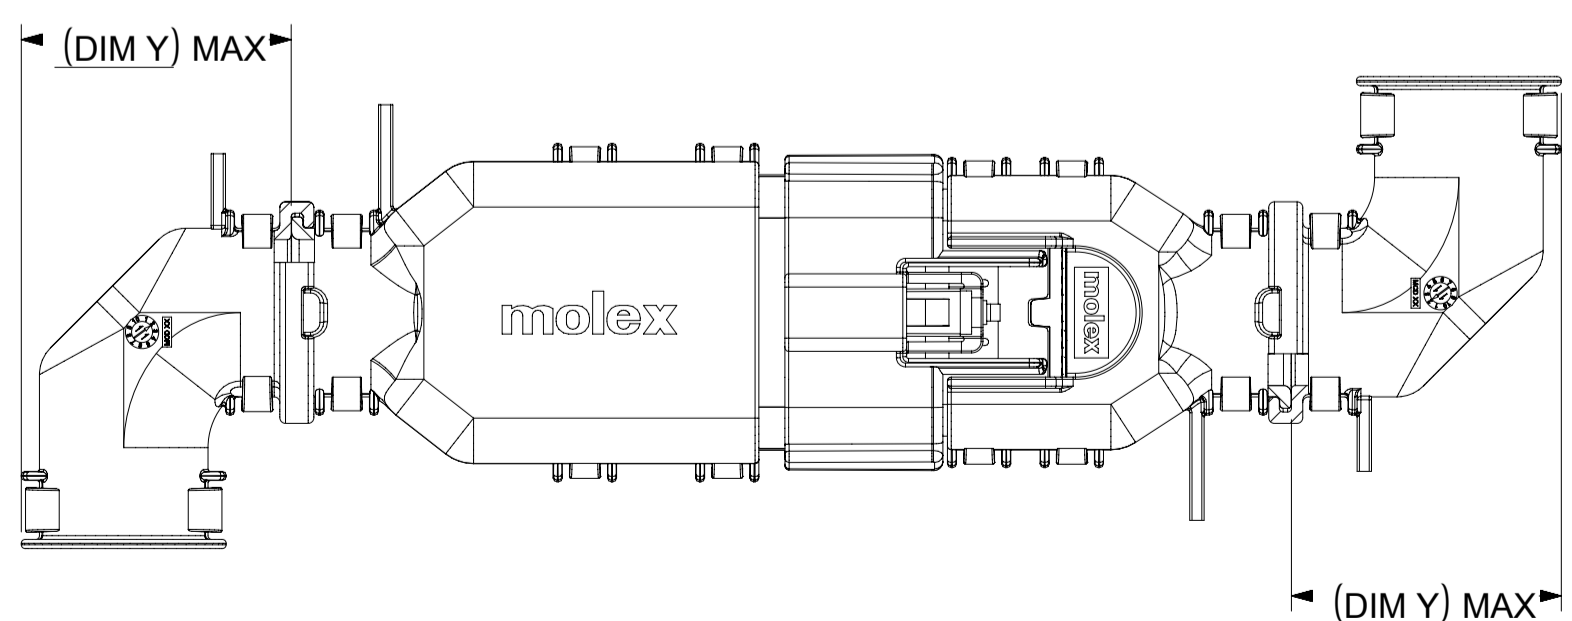

2X10 - STANDARD (STD)

2X10 - UL V0*

UL V0 UNIQUE FEATURE

Partial1
SCALE 10:1

* MINOR GEOMETRY CHANGE THAN STANDARD CONFIGURATION.
SEE NOTE 2a FOR MORE INFORMATION

SYMBOLS	THIS DRAWING CONTAINS INFORMATION THAT IS PROPRIETARY TO MOLEX ELECTRONIC TECHNOLOGIES, LLC AND SHOULD NOT BE USED WITHOUT WRITTEN PERMISSION		CURRENT REV DESC:							
	DIMENSION UNITS	SCALE						EC NO: 171650	DRWN: PMANJUNATHAC	2018/01/03
▽ = 0	mm	1.5:1	GENERAL TOLERANCES (UNLESS SPECIFIED)		CHK'D: MVANSLAMBROU	2018/02/16	MX150 BLADE DUAL ROW SEALED ASSEMBLY MAT SEAL			
▽ = 0	ANGULAR TOL ± 1.0°		4 PLACES ±		APPR: MVANSLAMBROU	2018/02/16	PRODUCT CUSTOMER DRAWING			
▽ = 0	3 PLACES ±		2 PLACES ± 0.1		INITIAL REVISION:		DOCUMENT NUMBER	DOC TYPE	DOC PART	REVISION
▽ = 0	2 PLACES ± 0.2		1 PLACE ± 0.2		DRWN: APROFFITT	2014/04/28	SD-33482-0001	PSD	001	E2
▽ = 0	0 PLACES ±		DRAFT WHERE APPLICABLE MUST REMAIN WITHIN DIMENSIONS		APPR: VKOSHY	2014/05/14	MATERIAL NUMBER	CUSTOMER	SHEET NUMBER	
▽ = 0	THIRD ANGLE PROJECTION		DRAWING		SERIES		GENERAL MARKET	2 OF 11		
		A1-SIZE		33482						

ADD THE VALUE OF 'Y' TO THE TOTAL DIMENSION WHENEVER ADAPTOR IS USED

CHARTED DIMENSIONS

CKT	BLADE CONFIGURATION	RECEPTACLE CONFIGURATION	DIMENSIONS									
			U	V	W	X	Y	AA	AB	AC	AD	AE
2X4	STANDARD	STANDARD	115.24	94.36	93.93	75.62	32.10	32.93	32.54	32.85	31.76	56.81
2X8	STANDARD	STANDARD	132.49	102.81	102.73	84.07	36.10	45.44	45.44	42.65	45.44	68.18
2X10	STANDARD	STANDARD	132.49	102.81	102.73	84.07	36.10	45.44	45.44	42.65	45.44	68.18