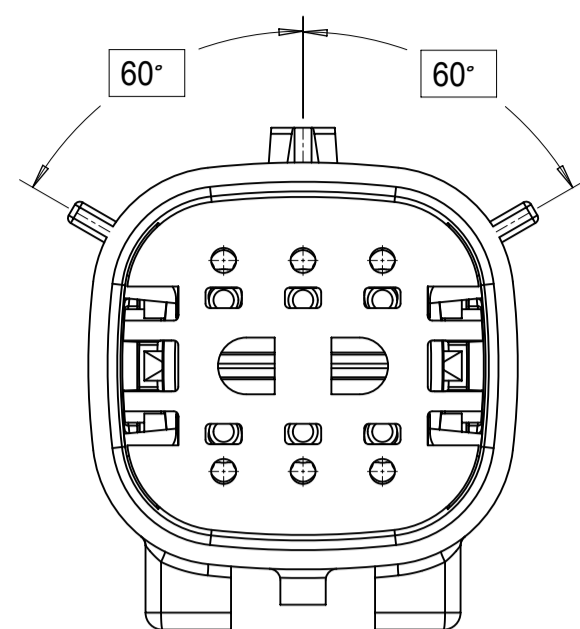

2X10 - STANDARD (STD)

2X10 - UL V0*

UL V0 UNIQUE FEATURE

Partial1
SCALE 10:1

* MINOR GEOMETRY CHANGE THAN STANDARD CONFIGURATION.
SEE NOTE 2a FOR MORE INFORMATION

SYMBOLS	THIS DRAWING CONTAINS INFORMATION THAT IS PROPRIETARY TO MOLEX ELECTRONIC TECHNOLOGIES, LLC AND SHOULD NOT BE USED WITHOUT WRITTEN PERMISSION		CURRENT REV DESC:							
	DIMENSION UNITS	SCALE						EC NO: 171650	DRWN: PMANJUNATHAC	2018/01/03
▽ = 0	mm	1.5:1	GENERAL TOLERANCES (UNLESS SPECIFIED)		CHK'D: MVANSLAMBROU	2018/02/16	MX150 BLADE DUAL ROW SEALED ASSEMBLY MAT SEAL			
▽ = 0	ANGULAR TOL ± 1.0°		4 PLACES ±		APPR: MVANSLAMBROU	2018/02/16	PRODUCT CUSTOMER DRAWING			
▽ = 0	3 PLACES ±		2 PLACES ± 0.1		INITIAL REVISION:		DOCUMENT NUMBER	DOC TYPE	DOC PART	REVISION
▽ = 0	2 PLACES ± 0.2		1 PLACE ± 0.2		DRWN: APROFFITT	2014/04/28	SD-33482-0001	PSD	001	E2
▽ = 0	0 PLACES ±		DRAFT WHERE APPLICABLE MUST REMAIN WITHIN DIMENSIONS		APPR: VKOSHY	2014/05/14	MATERIAL NUMBER	CUSTOMER	SHEET NUMBER	
▽ = 0	THIRD ANGLE PROJECTION		DRAWING		SERIES		GENERAL MARKET	2 OF 11		
		A1-SIZE		33482						

SHEET DESCRIPTION
KEY CONFIGURATIONS

2X2

KEY A

KEY B

KEY C

KEY D

2X3

KEY A

KEY B

KEY C

KEY D

2X4

KEY A

KEY B

KEY C

KEY D