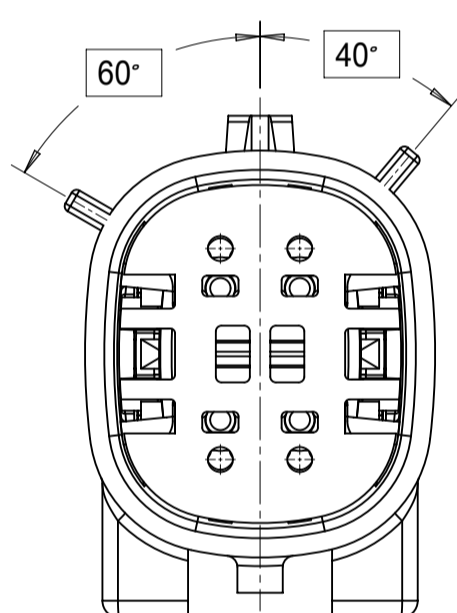

SHEET DESCRIPTION
CONFIGURATIONS

2X2 - STANDARD (STD)

2X2 - UL V0*

2X3 - STANDARD (STD)

2X3 - LENGTHENED

2X4 - STANDARD (STD)

2X6 - STANDARD (STD)

2X8 - STANDARD (STD)

2X10 - STANDARD (STD)

2X10 - UL V0*

UL V0 UNIQUE FEATURE

Partial1
SCALE 10:1

* MINOR GEOMETRY CHANGE THAN STANDARD CONFIGURATION.
SEE NOTE 2a FOR MORE INFORMATION

SYMBOLS	THIS DRAWING CONTAINS INFORMATION THAT IS PROPRIETARY TO MOLEX ELECTRONIC TECHNOLOGIES, LLC AND SHOULD NOT BE USED WITHOUT WRITTEN PERMISSION		CURRENT REV DESC:							
	DIMENSION UNITS	SCALE						EC NO: 171650	DRWN: PMANJUNATHAC	2018/01/03
▽ = 0	mm	1.5:1	GENERAL TOLERANCES (UNLESS SPECIFIED)		CHK'D: MVANSLAMBROU	2018/02/16	MX150 BLADE DUAL ROW SEALED ASSEMBLY MAT SEAL			
▽ = 0	ANGULAR TOL ± 1.0°		4 PLACES ±		APPR: MVANSLAMBROU	2018/02/16	PRODUCT CUSTOMER DRAWING			
▽ = 0	3 PLACES ±		2 PLACES ± 0.1		INITIAL REVISION:		DOCUMENT NUMBER	DOC TYPE	DOC PART	REVISION
▽ = 0	2 PLACES ± 0.2		1 PLACE ± 0.2		DRWN: APROFFITT	2014/04/28	SD-33482-0001	PSD	001	E2
▽ = 0	0 PLACES ±		DRAFT WHERE APPLICABLE MUST REMAIN WITHIN DIMENSIONS		APPR: VKOSHY	2014/05/14	MATERIAL NUMBER	CUSTOMER	SHEET NUMBER	
▽ = 0	THIRD ANGLE PROJECTION		DRAWING		SERIES		GENERAL MARKET	2 OF 11		
		A1-SIZE		33482						

SHEET DESCRIPTION
KEY CONFIGURATIONS

2X2

KEY A

KEY B

KEY C

KEY D

2X3

KEY A

KEY B

KEY C

KEY D

2X4

KEY A

KEY B

KEY C

KEY D