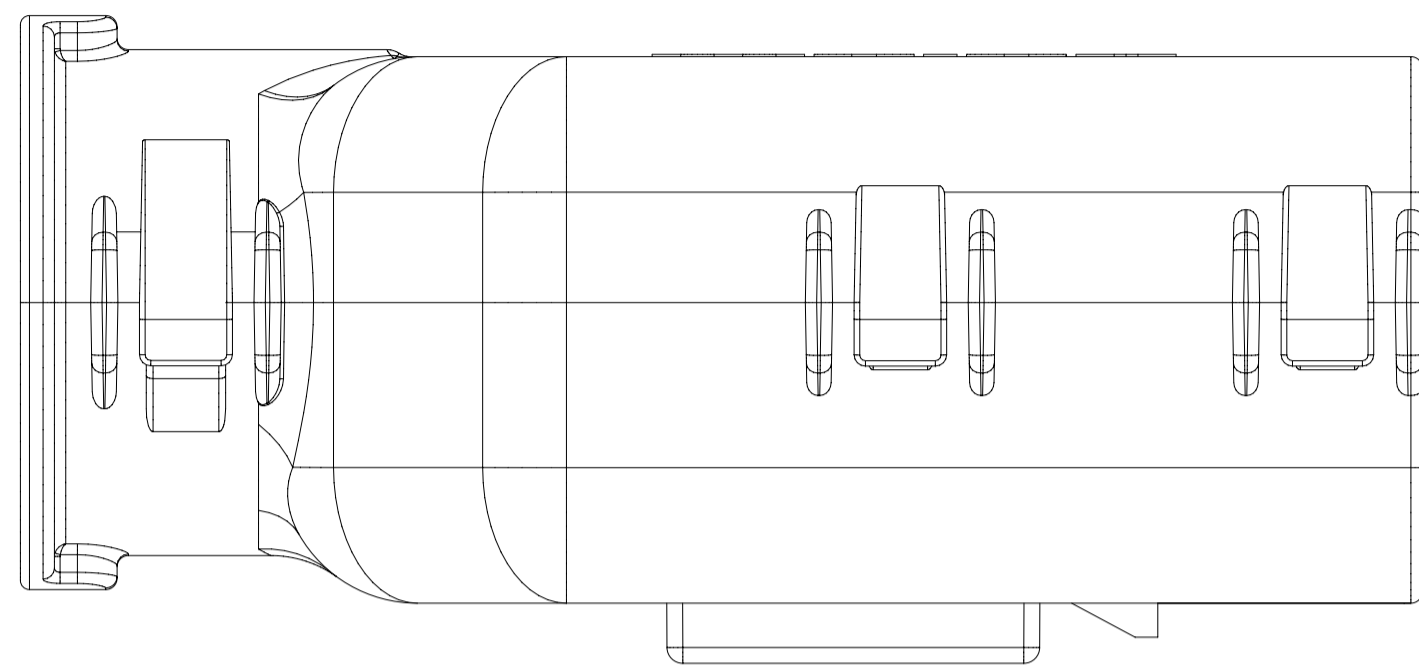

SECTION B-B

SYMBOLS = 0 = 0 = 0 = 0 = 0 = 0 = 0 = 0 = 0	THIS DRAWING CONTAINS INFORMATION THAT IS PROPRIETARY TO MOLEX ELECTRONIC TECHNOLOGIES, LLC AND SHOULD NOT BE USED WITHOUT WRITTEN PERMISSION		SCALE 3:1		CURRENT REV DESC:								
	DIMENSION UNITS mm		GENERAL TOLERANCES (UNLESS SPECIFIED)		EC NO: 171650 DRWN: PMANJUNATHAC 2018/01/03 CHK'D: MVANSLAMBROU 2018/02/16 APPR: MVANSLAMBROU 2018/02/16				MX150 BLADE DUAL ROW SEALED ASSEMBLY MAT SEAL				
	ANGULAR TOL ± 1.0°		4 PLACES ±		INITIAL REVISION:		PRODUCT CUSTOMER DRAWING						
	3 PLACES ±		2 PLACES ± 0.1		DRWN: APROFFITT 2014/04/28 APPR: VKOSHY 2014/05/14		DOCUMENT NUMBER SD-33482-0001		DOC TYPE | DOC PART | REVISION PSD | 001 | E2				
2 PLACES ± 0.2		1 PLACE ± 0.2		DRAFT WHERE APPLICABLE MUST REMAIN WITHIN DIMENSIONS		THIRD ANGLE PROJECTION 		MATERIAL NUMBER 33482		CUSTOMER GENERAL MARKET		SHEET NUMBER 9 OF 11