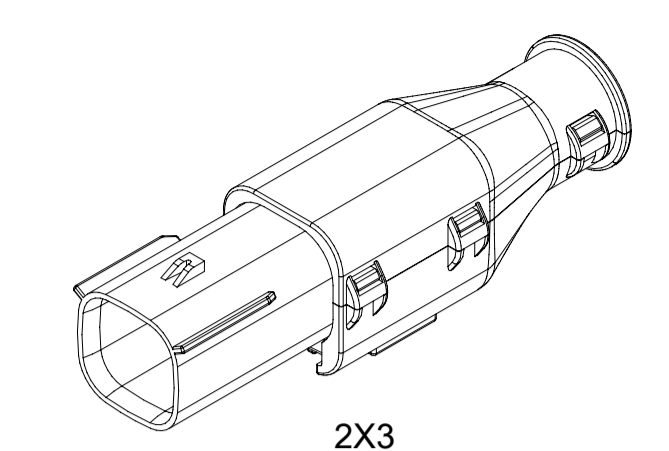

SHEET DESCRIPTION
BACKSHELL NOTES

BACKSHELL NOTES: VALID UNLESS OTHERWISE SPECIFIED

1. GENERAL:
  a. APPLICATION SPECIFICATION SEE: AS-34951-001
  -DESIGNED TO MATE WITH BLADE SEALED ASSEMBLY SPECIFIED IN MOLEX DRAWING SD-33482-0001.
  -SYSTEM TO BE USED WITH WIRE WITHIN DIAMETER RANGE OF 1.2mm TO 2.69mm.
  -COMPONENTS ARE OPTIONAL AND MUST BE PURCHASED SEPERATELY.
  -DESIGN IS OWNED BY SCHLEMMER FOR SCHLEMMER BACKSHELL.
  -DESIGN IS OWNED BY MOLEX FOR MOLEX BACKSHELL.
  -90° ADAPTOR DESIGN IS OWNED BY MOLEX.
  -FOR ADDITIONAL INFORMATION SEE THE BACKSHELL COMPONENT DRAWING SD-34950-0001.

2X3