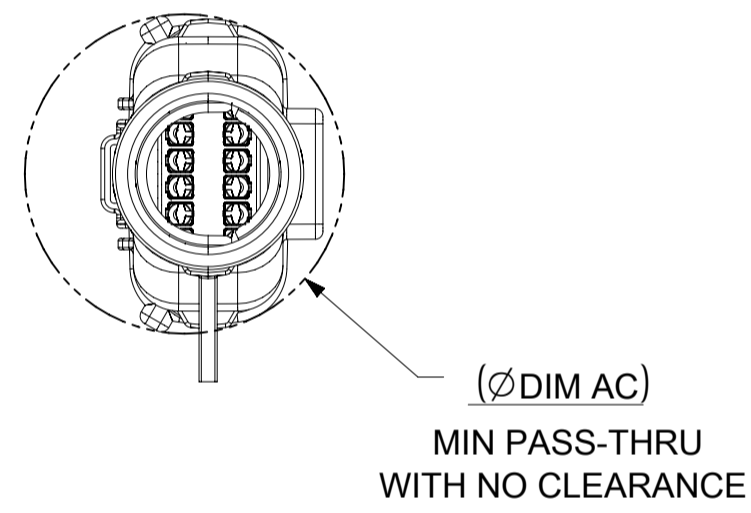

BLADE SEALED ASSEMBLY WITH BLADE BACKSHELL