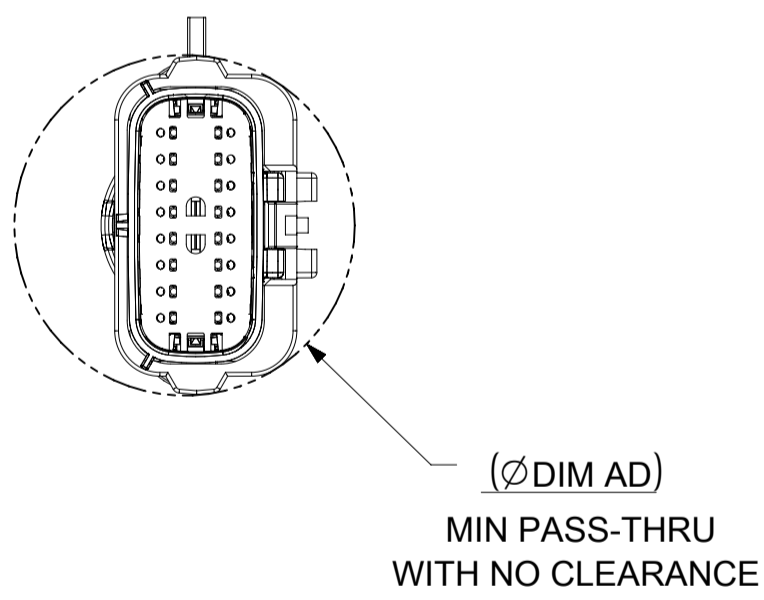

SHEET DESCRIPTION
CONFIGURATIONS

2X2 - STANDARD (STD)

2X2 - UL V0*

2X3 - STANDARD (STD)

2X3 - LENGTHENED

2X4 - STANDARD (STD)

2X6 - STANDARD (STD)

2X8 - STANDARD (STD)

ADD THE VALUE OF 'Y' TO THE TOTAL DIMENSION WHENEVER ADAPTOR IS USED

CHARTED DIMENSIONS

CKT	BLADE CONFIGURATION	RECEPTACLE CONFIGURATION	DIMENSIONS									
			U	V	W	X	Y	AA	AB	AC	AD	AE
2X4	STANDARD	STANDARD	115.24	94.36	93.93	75.62	32.10	32.93	32.54	32.85	31.76	56.81
2X8	STANDARD	STANDARD	132.49	102.81	102.73	84.07	36.10	45.44	45.44	42.65	45.44	68.18
2X10	STANDARD	STANDARD	132.49	102.81	102.73	84.07	36.10	45.44	45.44	42.65	45.44	68.18