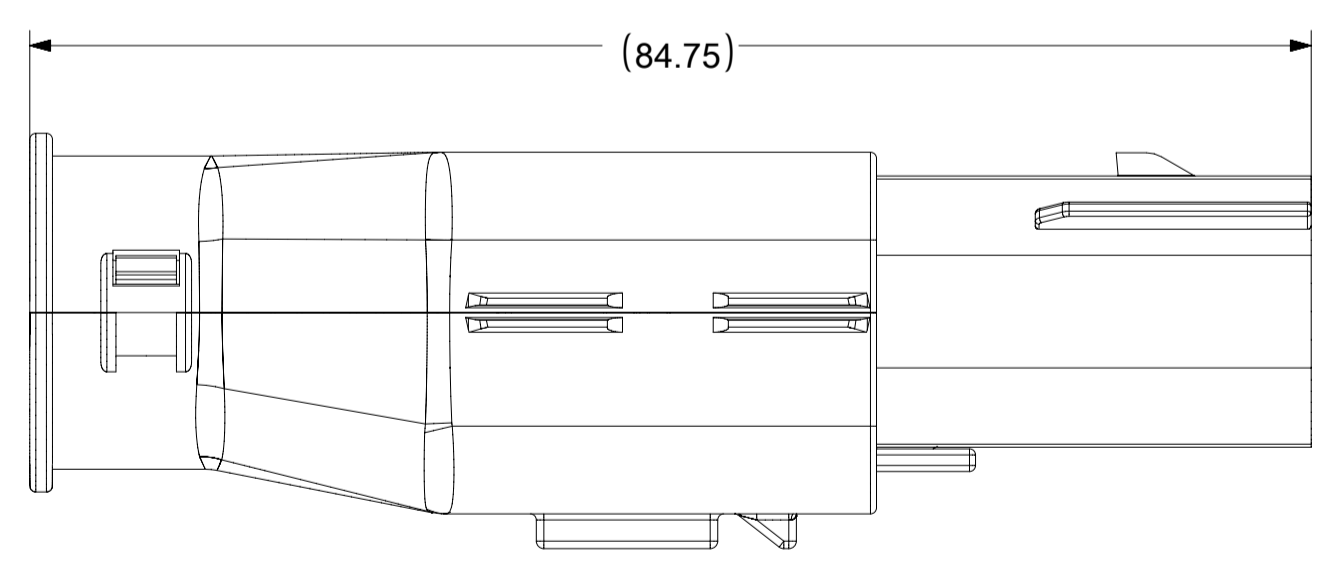

BLADE SEALED ASSEMBLY WITH BLADE BACKSHELL

SYMBOLS THIS DRAWING CONTAINS INFORMATION THAT IS PROPRIETARY TO MOLEX ELECTRONIC TECHNOLOGIES, LLC AND SHOULD NOT BE USED WITHOUT WRITTEN PERMISSION DIMENSION UNITS: mm SCALE: 2:1 GENERAL TOLERANCES (UNLESS SPECIFIED): ANGULAR TOL: ± 1.0° 4 PLACES: ± 3 PLACES: ± 2 PLACES: ± 0.1 1 PLACE: ± 0.2 0 PLACES: ± DRAFT WHERE APPLICABLE MUST REMAIN WITHIN DIMENSIONS	CURRENT REV DESC:			
	EC NO: 171650 DRWN: PMANJUNATHAC 2018/01/03 CHK'D: MVANSLAMBROU 2018/02/16 APPR: MVANSLAMBROU 2018/02/16			PRODUCT CUSTOMER DRAWING DOCUMENT NUMBER: SD-33482-0001 DOC TYPE: PSD DOC PART: 001 REVISION: E2
	INITIAL REVISION: DRWN: APROFFITT 2014/04/28 APPR: VKOSHY 2014/05/14		MATERIAL NUMBER: 33482 CUSTOMER: GENERAL MARKET SHEET NUMBER: 10 OF 11	
	THIRD ANGLE PROJECTION 			DRAWING: A1-SIZE SERIES: 33482