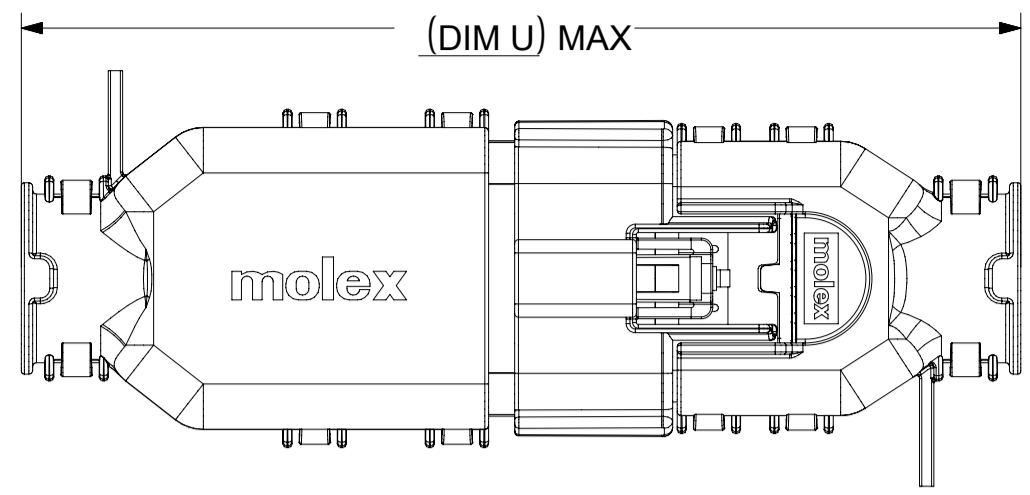

SHEET DESCRIPTION
MOLEX BACKSHELL CONFIGURATIONS

OVERALL MATED SYSTEM WITH BLADE AND RECEPTACLE BACKSHELL