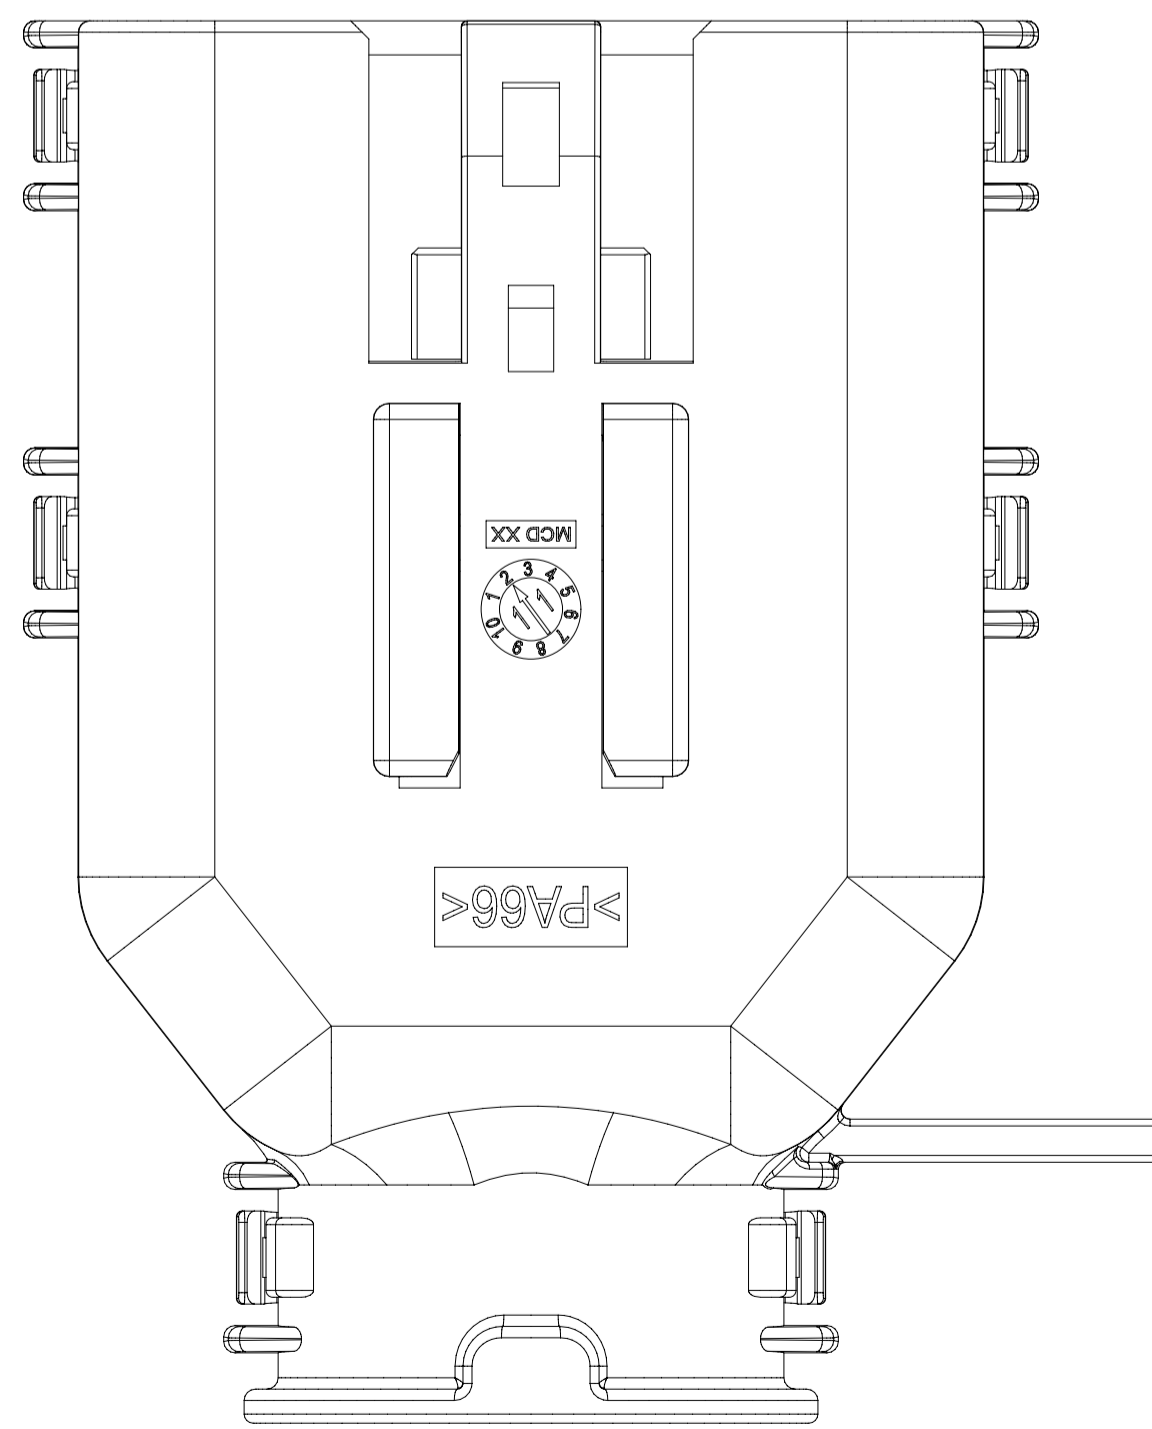

SECTION B-B

SYMBOLS = 0 = 0 = 0 = 0 = 0 = 0 = 0 = 0 = 0	THIS DRAWING CONTAINS INFORMATION THAT IS PROPRIETARY TO MOLEX ELECTRONIC TECHNOLOGIES, LLC AND SHOULD NOT BE USED WITHOUT WRITTEN PERMISSION		SCALE 3:1		CURRENT REV DESC:								
	DIMENSION UNITS mm		GENERAL TOLERANCES (UNLESS SPECIFIED)		EC NO: 171650 DRWN: PMANJUNATHAC 2018/01/03 CHK'D: MVANSLAMBROU 2018/02/16 APPR: MVANSLAMBROU 2018/02/16				MX150 BLADE DUAL ROW SEALED ASSEMBLY MAT SEAL				
	ANGULAR TOL ± 1.0°		4 PLACES ±		INITIAL REVISION:		PRODUCT CUSTOMER DRAWING						
	3 PLACES ±		2 PLACES ± 0.1		DRWN: APROFFITT 2014/04/28 APPR: VKOSHY 2014/05/14		DOCUMENT NUMBER SD-33482-0001		DOC TYPE | DOC PART | REVISION PSD | 001 | E2				
2 PLACES ± 0.2		1 PLACE ± 0.2		DRAFT WHERE APPLICABLE MUST REMAIN WITHIN DIMENSIONS		THIRD ANGLE PROJECTION 		MATERIAL NUMBER 33482		CUSTOMER GENERAL MARKET		SHEET NUMBER 9 OF 11