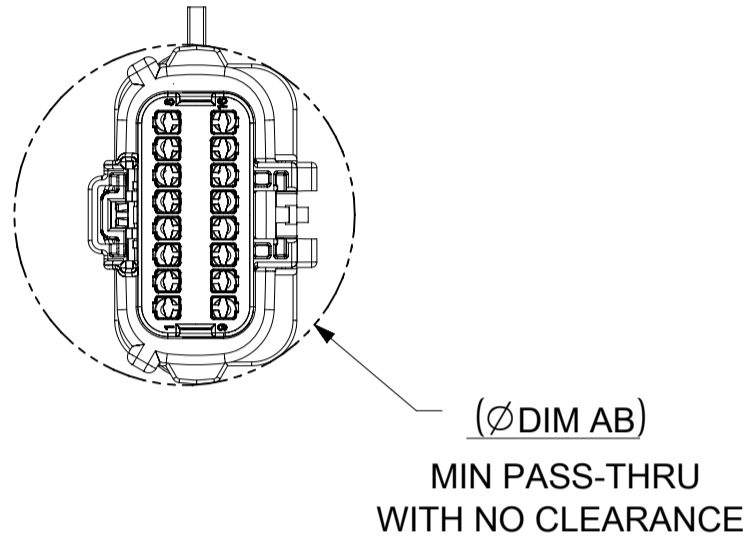

OVERALL MATED SYSTEM WITH RECEPTACLE BACKSHELL