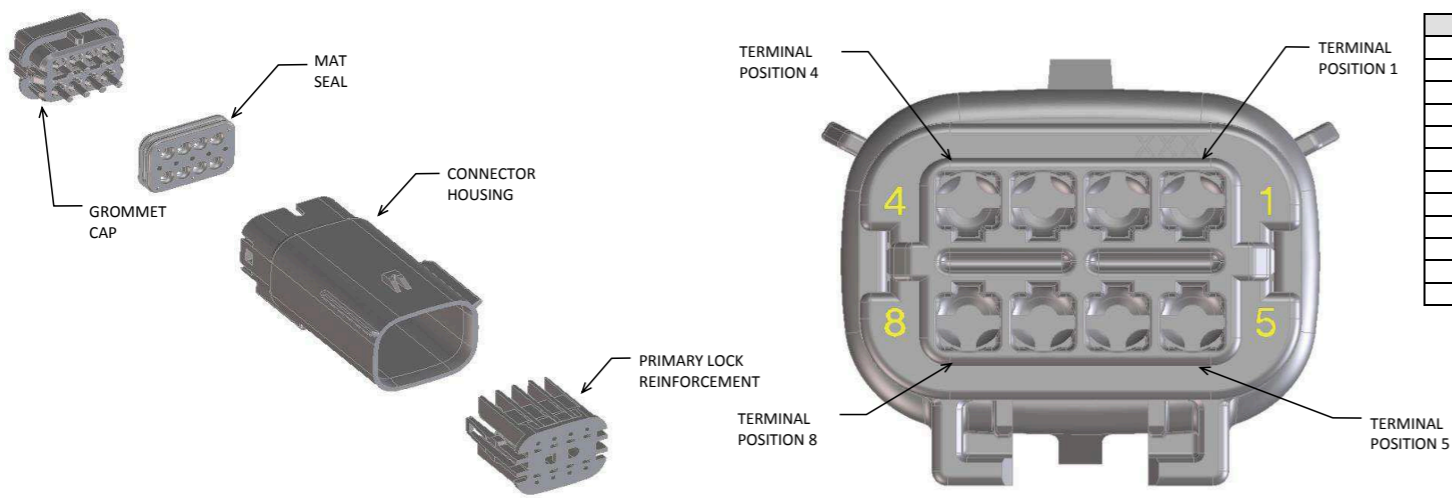

MX150 2X4 BLADE SEALED ASSEMBLY MAT SEAL
BOM AND PIN OUT SHEET

ABBREVIATION	DESCRIPTION	COLOR	MATERIAL
A-BLK	HOUSING, KEYING OPTION A	BLACK	SPS/NYLON GF20
B-LG	HOUSING, KEYING OPTION B	LIGHT GRAY	SPS/NYLON GF20
C-BR	HOUSING, KEYING OPTION C	BROWN	SPS/NYLON GF20
D-GR	HOUSING, KEYING OPTION D	GREEN	SPS/NYLON GF20
C-DG	HOUSING, KEYING OPTION C	DARK GRAY	SPS/NYLON GF20
D-SG	HOUSING, KEYING OPTION D	STONE GRAY	SPS/NYLON GF20
A-YW	HOUSING, KEYING OPTION A	YELLOW	SPS/NYLON GF20
GCP	GROMMET CAP (PLUGGED)	BLACK	SPS/NYLON GF20
GCO	GROMMET CAP (OPEN)	BLACK	SPS/NYLON GF20
PLR	PLR	NATURAL	SPS/NYLON GF20
M-R	MAT SEAL	RUST RED	INHERENTLY LUBRICATED SILICONE
M-B	MAT SEAL	ROYAL BLUE	INHERENTLY LUBRICATED SILICONE

FOR ADDITIONAL INFORMATION SEE SD-33482-0001