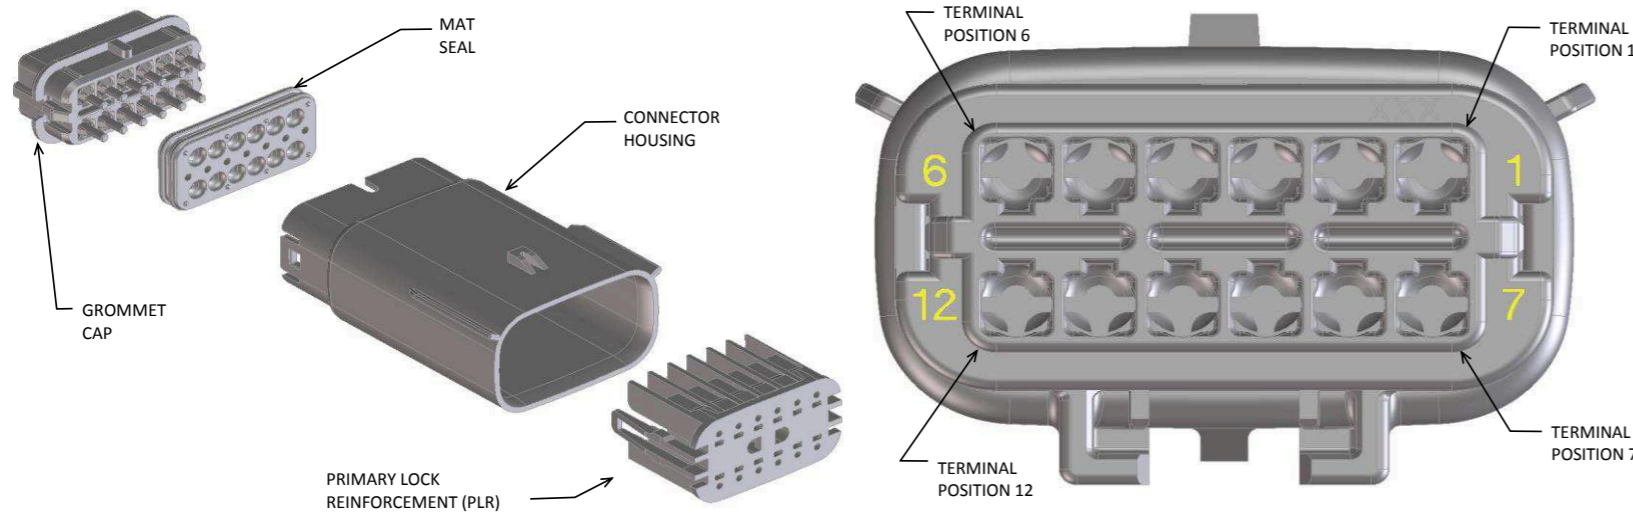

MX150 2X6 BLADE SEALED ASSY MAT SEAL
BOM AND PIN OUT SHEET

ABBREVIATION	DESCRIPTION	COLOR	MATERIAL
A-BLK	HOUSING, KEYING OPTION A	BLACK	SPS/NYLON GF20
B-LG	HOUSING, KEYING OPTION B	LIGHT GRAY	SPS/NYLON GF20
C-BR	HOUSING, KEYING OPTION C	BROWN	SPS/NYLON GF20
D-GR	HOUSING, KEYING OPTION D	GREEN	SPS/NYLON GF20
A-YL	HOUSING, KEYING OPTION A	YELLOW	SPS/NYLON GF20
C-DG	HOUSING, KEYING OPTION C	DARK GRAY	SPS/NYLON GF20
D-SG	HOUSING, KEYING OPTION D	STONE GRAY	SPS/NYLON GF20
GCP	GROMMET CAP (PLUGGED)	BLACK	SPS/NYLON GF20
PLR	PLR	NATURAL	SPS/NYLON GF20
M-R	MAT SEAL	RUST RED	INHERENTLY LUBRICATED SILICONE
M-B	MAT SEAL	ROYAL BLUE	INHERENTLY LUBRICATED SILICONE

FOR ADDITIONAL INFORMATION SEE SD-33482-0001