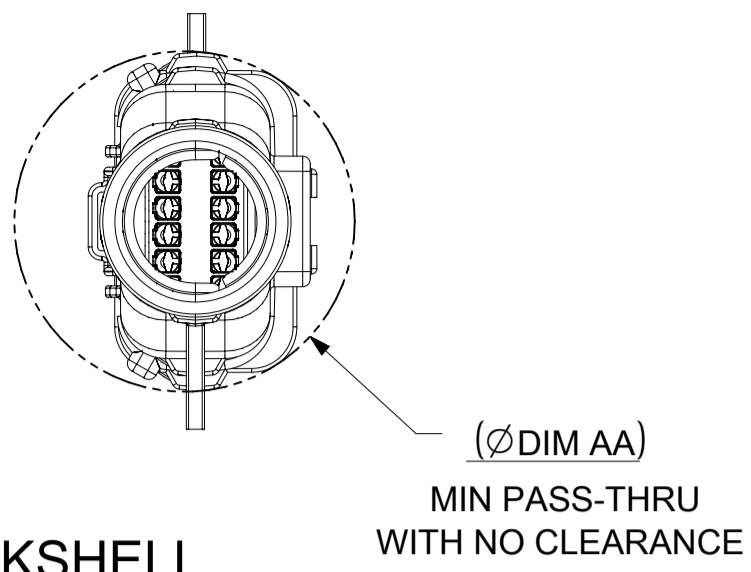

OVERALL MATED SYSTEM WITH BLADE AND RECEPTACLE BACKSHELL