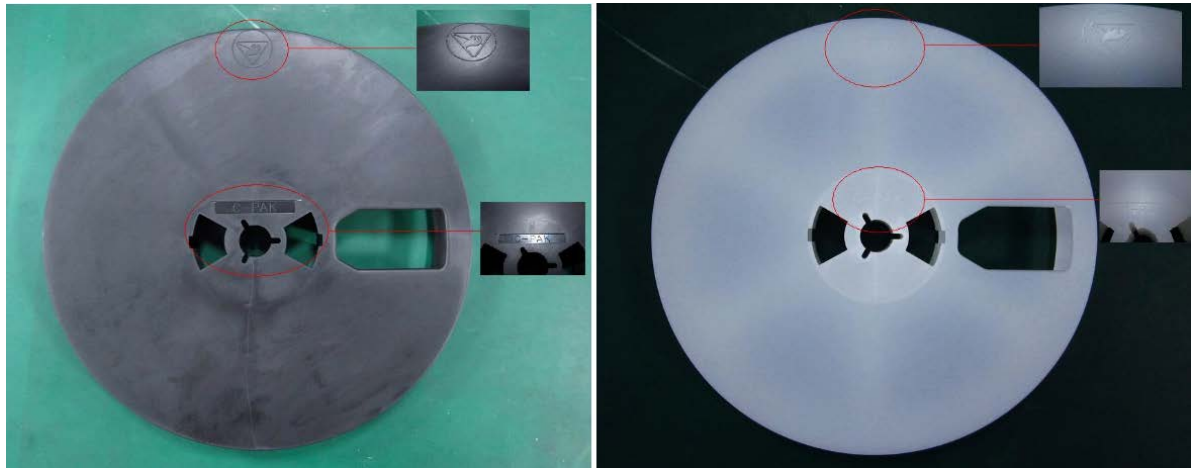

---

**PRODUCT BULLETIN # 20116**Generic Copy

---

**Issue Date:** 03-Jul-2013**TITLE:** Tape Reel Color Change for XO/VCXO products in CLCC 5x7 packages**PROPOSED FIRST SHIP DATE:** 03-Jul-2013**AFFECTED CHANGE CATEGORY(S):** All XO/VCXO products**FOR ANY QUESTIONS CONCERNING THIS NOTIFICATION:**Contact your local ON Semiconductor sales office or <[e.rupnow@onsemi.com](mailto:e.rupnow@onsemi.com)>**NOTIFICATION TYPE:**ON Semiconductor considers this change approved unless specific conditions of acceptance are provided in writing. To do so, contact <[quality@onsemi.com](mailto:quality@onsemi.com)>.**DESCRIPTION AND PURPOSE:**

Tape and reel used by ON Semiconductor for the shipment of XO/VCXO products in the CLCC 5x7 packages is being converted from black to white color. Supplier is discontinuing the black tape and reel and now only supplies tape and reel in white. There is no change in tape and reel dimensions or supplier.