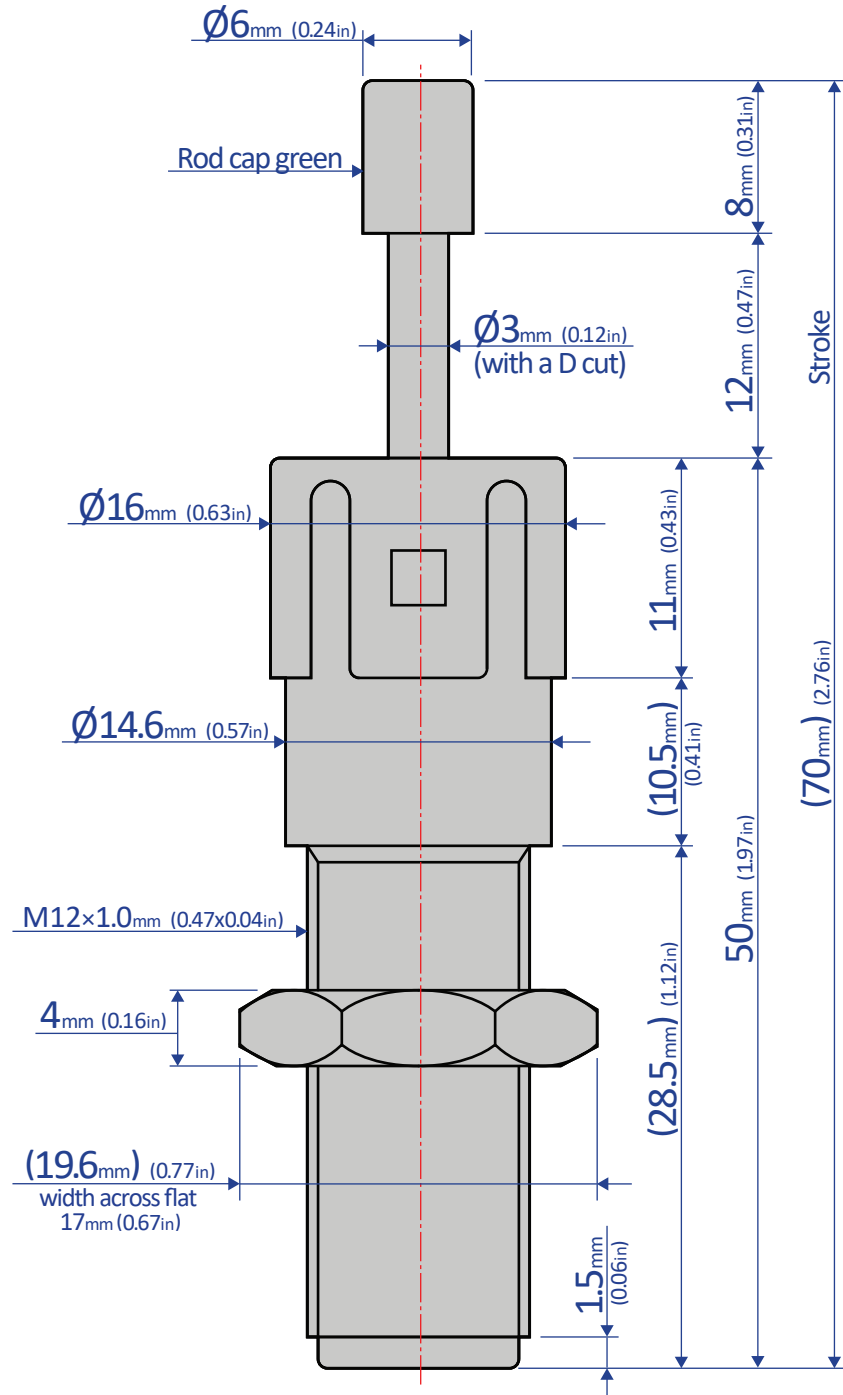

FA-1212C4-C

SHOCK ABSORBER - FIXED

Bansbach
easylift®

50 West Drive • Melbourne, Florida 32904
(321) 253-1999 • www.easylift.com • www.damper.net