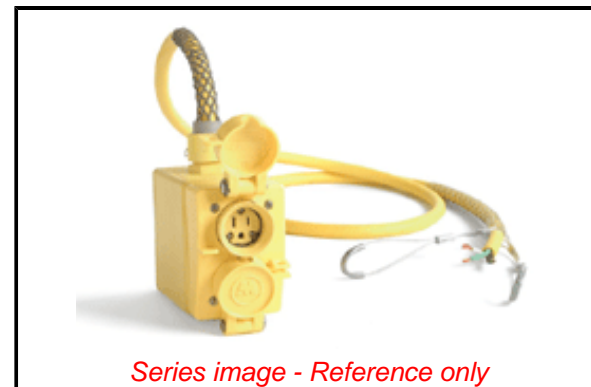

PLEASE CHECK WWW.MOLEX.COM FOR LATEST PART INFORMATION

Part Number: [1301380077](#)
Status: **Active**
Overview: [Watertite Wet-Location Wiring Solutions](#)
Description: Watertite Multiple Outlet Pendant Box, GFCI, (1)NEMA 5-20 Duplex with Flip Lids, 7.62m (25.0') Cord Length, 12/3 SOOW Cord, Double Eye Wire Mesh Support Grip

Documents:

[RoHS Certificate of Compliance \(PDF\)](#)

[Product Literature \(PDF\)](#)

General

Product Family	Power Distribution
Series	130138
Enclosure Rating	NEMA 4
Exclude SD Check	Yes
GFCI Reset	Manual
Mounting Style	Portable
Open Neutral Relay	No
Overview	Watertite Wet-Location Wiring Solutions
Product Literature Order No	987650-7737
Product Name	Watertite
Receptacle Type	Duplex
Type	Multiple Outlet Box
UPC	78678823260

Physical

Cord Diameter	15.24mm (.600")
Cord Grip Body Size	F3 3/4"
Cord Length	7.62m (25.0')
Feed-Thru	No
Flip Lid	Yes
Material - Housing	Rubber
Number of Receptacles	1
Packaging Type	Carton

Electrical

Cord Type	12/3 SOOW
Current - Maximum per Contact	20.0A
GFCI	Yes
Ground Continuity Monitor	No
NEMA Configuration	NEMA 5-20
Voltage - Maximum	120V

Material Info

Engineering Number	70W33A123GF
--------------------	-------------

Series image - Reference only

EU ELV

Not Relevant

EU RoHS

Not Relevant

REACH SVHC