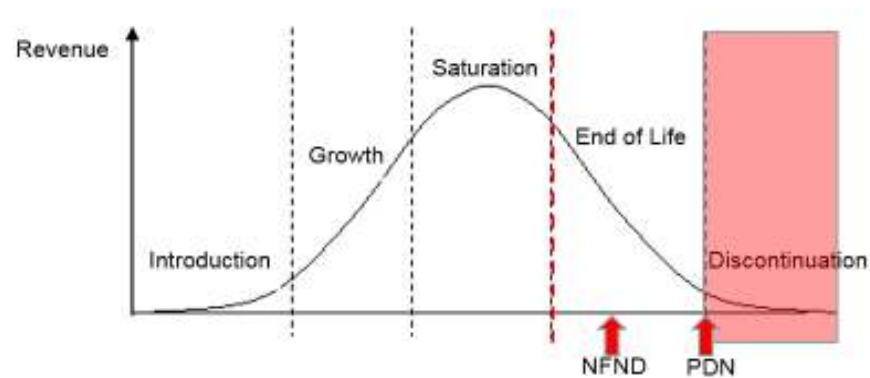

## Product Discontinuation (acc. JEDEC J-STD-048) OS-PD-2018-050

15-May-2018

---

<b>Last order:</b>	15-Aug-2018
<b>Last delivery:</b>	15-Nov-2018
<b>Reason:</b>	Product performance improvement

---

Please direct your feedback to your local Sales office.