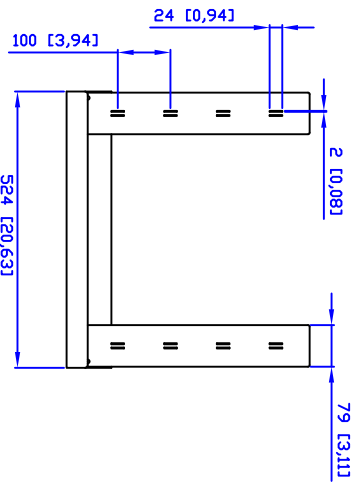

Front

Side

Back

Top

QUEST MANUFACTURING CO.
11200 NW 138 St., Medley, FL 33178
WWW.QuestManufacturing.net
TEL: 305-513-8583 FAX: 305-513-9875

ITEM NO.

SR1935-20-02

Drawn By	Date	Material	C.R.S.	Scale
Checked By	Date	Unit	mm [inch]	
Approved By	Date	Surface Finish	Power Coat	1:1