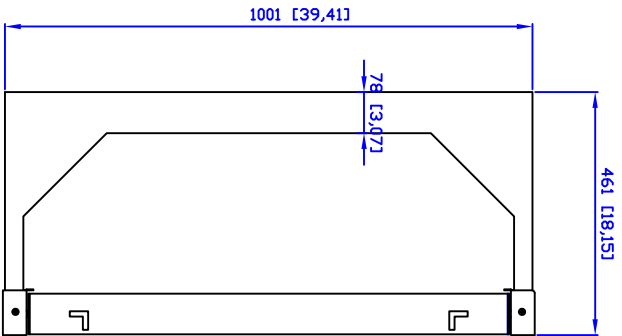

Front

Side

Back

Top

QUEST MANUFACTURING CO.
11200 NW 138 St., Medley, FL 33178
WWW.QuestManufacturing.net
TEL: 305-513-8583 FAX: 305-513-9875

ITEM NO.

SR1935-20-02

Drawn By	Date	Material	C.R.S.	Scale
Checked By	Date	Unit	mm [inch]	
Approved By	Date	Surface Finish	Power Coat	1:1