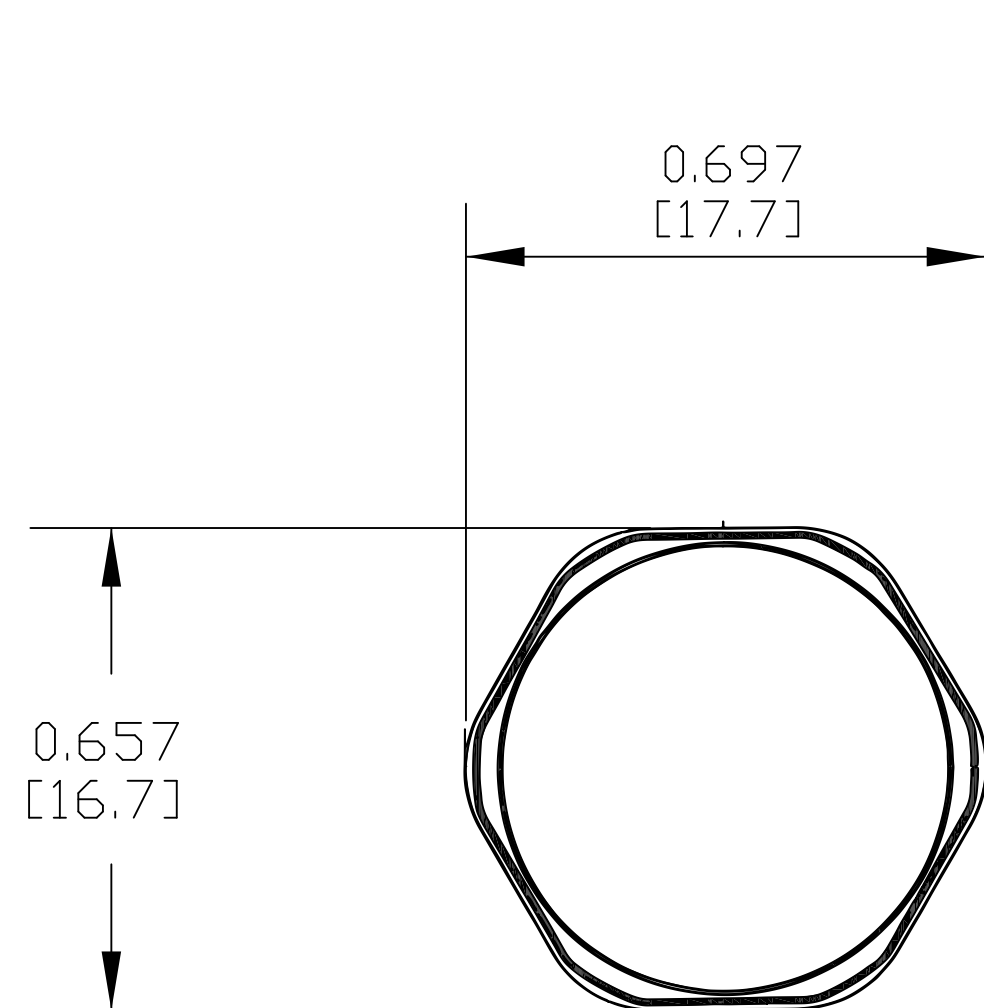

PART NAME

M12 X 1.5 VENT PLUG, BLACK, WITH O-RING WASHER

PART No.

IPV-67121-B

REV. DATE

5/29/19

DRAWING FOR REFERENCE  
 WE RESERVE THE RIGHT TO MAKE CHANGES TO OUR  
 STANDARD PRODUCTS. PLEASE CONSULT WITH BUD INDUSTRIES  
 PRIOR TO USING THIS DRAWING FOR DESIGN PURPOSE.

- NOTES:
- 1- BODY MATERIAL - PC (IP67)  
 MEMBRANE MATERIAL - e-PTFE  
 O-RING WASHER MATERIAL - SILICONE
  - 2- FINISH - BLACK
  - 3- DIMENSIONS ARE INCH  
 [MM]