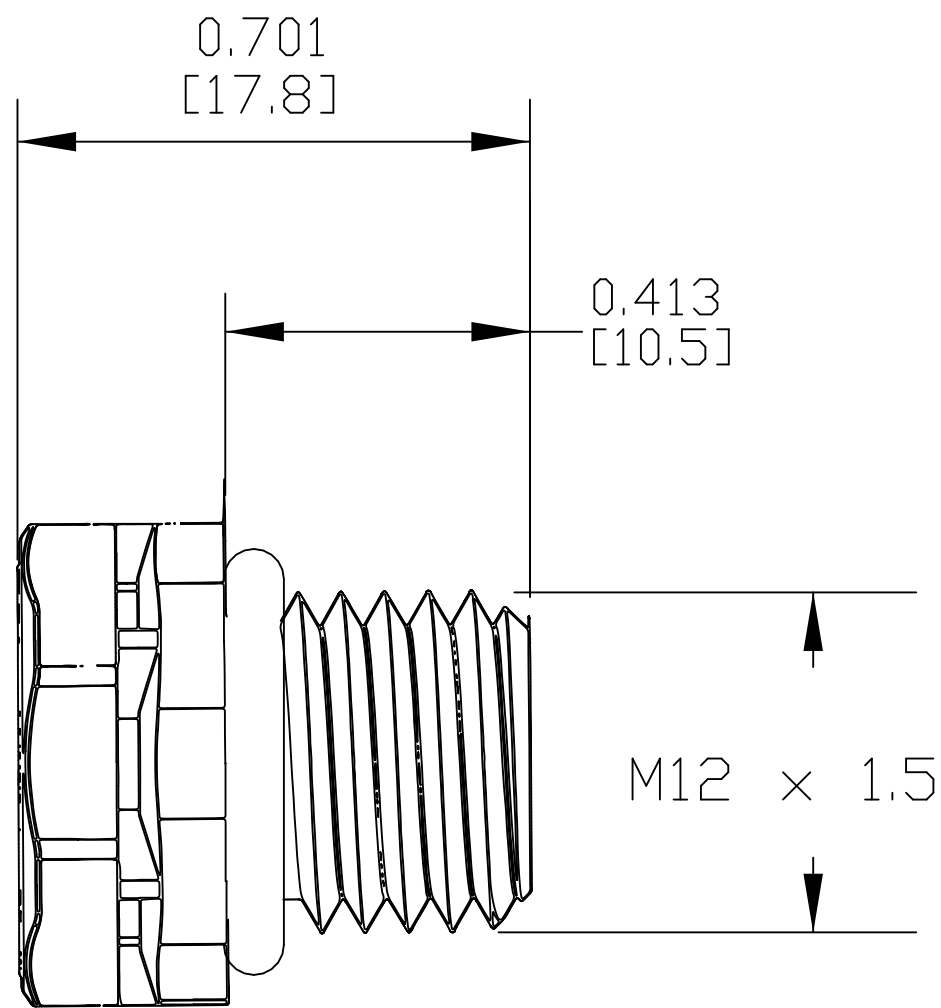

PART NAME

M12 X 1.5 VENT PLUG, BLACK, WITH O-RING WASHER

PART No.

IPV-67121-B

REV. DATE

5/29/19

DRAWING FOR REFERENCE  
 WE RESERVE THE RIGHT TO MAKE CHANGES TO OUR  
 STANDARD PRODUCTS. PLEASE CONSULT WITH BUD INDUSTRIES  
 PRIOR TO USING THIS DRAWING FOR DESIGN PURPOSE.

- NOTES:
- 1- BODY MATERIAL - PC (IP67)  
 MEMBRANE MATERIAL - e-PTFE  
 O-RING WASHER MATERIAL - SILICONE
  - 2- FINISH - BLACK
  - 3- DIMENSIONS ARE INCH  
 [MM]