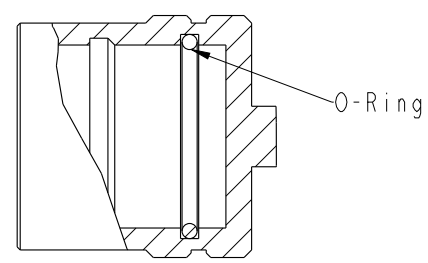

THIS DOCUMENT IS SUBJECT TO CHANGE WITHOUT NOTICE. IT IS CONFIDENTIAL AND A PROPERTY OF Amphenol LTW. DISCLOSURE TO THIRD PARTY HAS TO BE AUTHORIZED BY Amphenol LTW.

REV.	DESCRIPTION

SECTION A-A

CAP-WLKMQPEX
Series