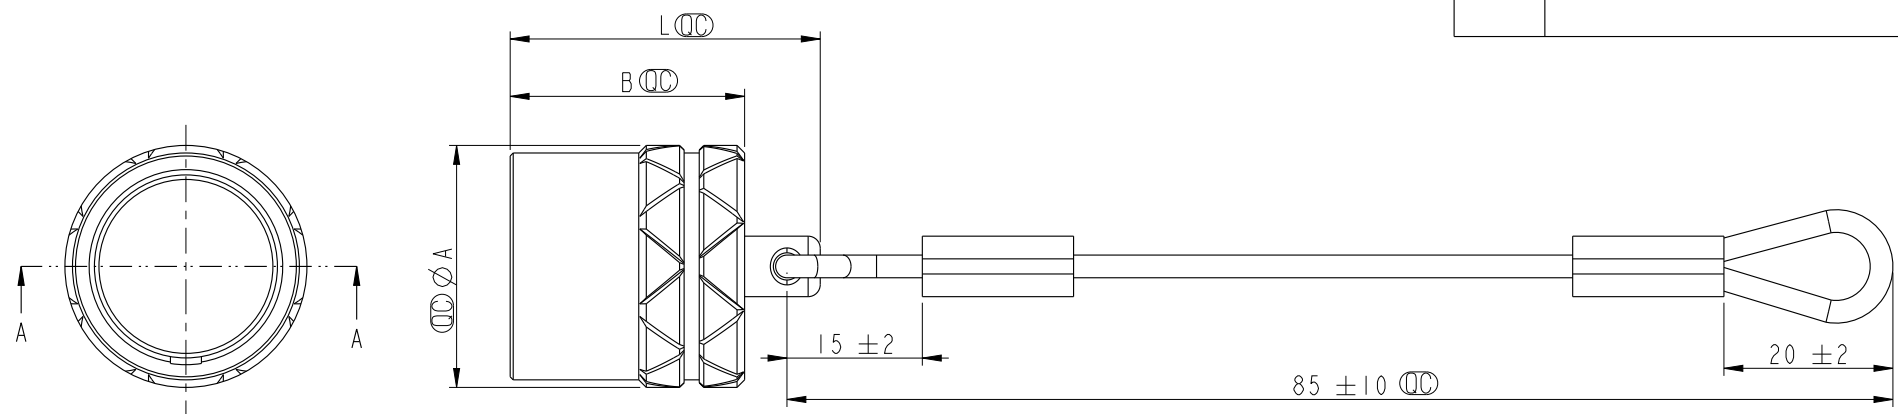

THIS DOCUMENT IS SUBJECT TO CHANGE WITHOUT NOTICE. IT IS CONFIDENTIAL AND A PROPERTY OF Amphenol LTW. DISCLOSURE TO THIRD PARTY HAS TO BE AUTHORIZED BY Amphenol LTW.

REV.	DESCRIPTION

SECTION A-A

CAP-WLKMQPEX
Series