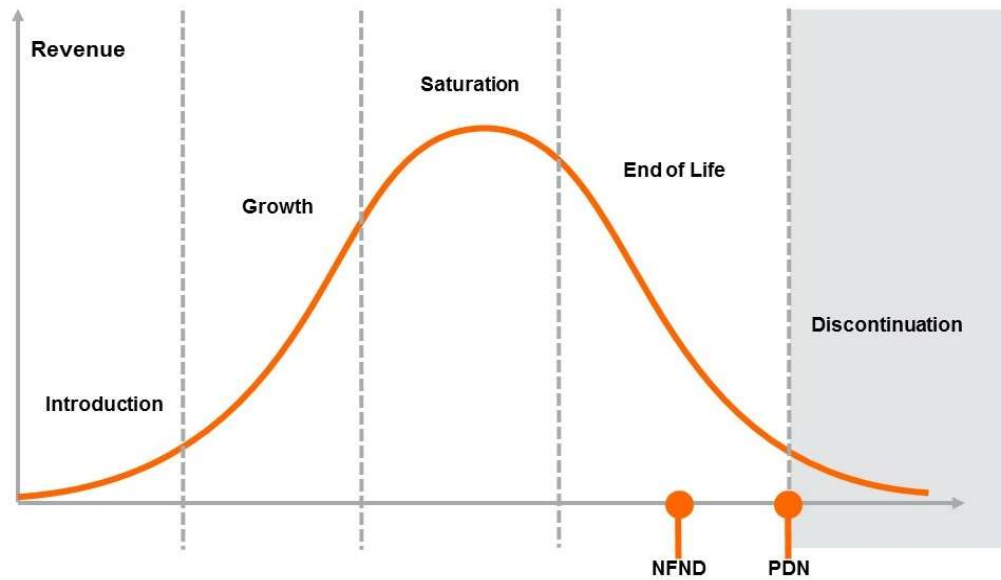

Light is OSRAM

Product Or Individual Q-Code Discontinuation (acc. JEDEC J-STD-048)
OS-PDN-2021-082

01 July 2021

Last order: 01 October 2021
Last delivery: 01 June 2022

Please direct your feedback to your local Sales office.